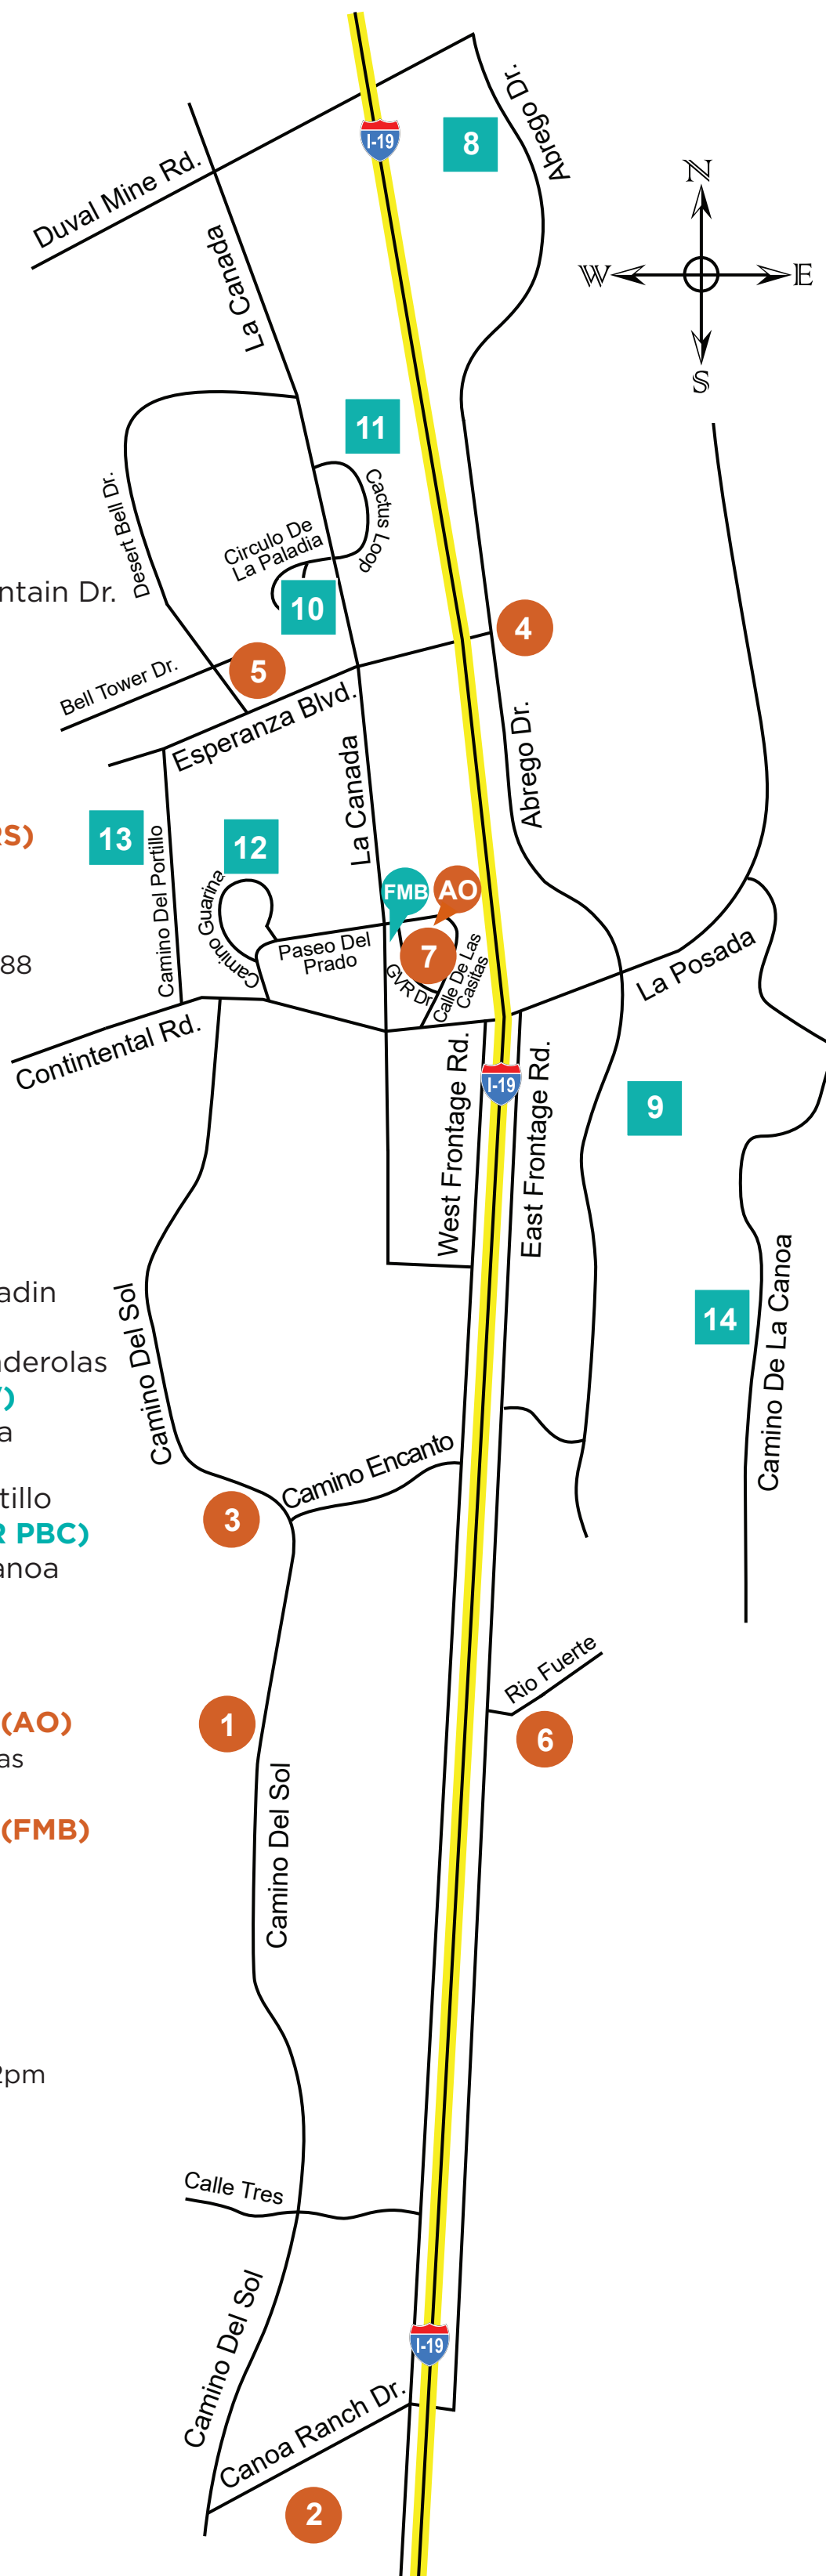

Fitness Room Hours

Daily: 5:30am - 9pm

Activities & Amenities by Location

Customer Service Offices

CH EC LC SRS WC

Art Rooms

DH EC

Auditorium & Stage

CH DH EC LC WC

Basketball

CR

Billiards

DH EC WC

Bocce

CH LC

Camera Studio

SRS

Catering Kitchens

CH DH EC LC WC

Ceramics Studio

DH

Chair Lifts (pool)

ABN ABS CR DH EC LC SRS

Clay Studio

SRS

Computer Club

SRS

Fitness Centers

CH CR DH EC LC SRS

Gazebo

CH

Gift Shop

WC

Grills (BBQ)

CH CP1 MV

Horseshoes

ABS CP1

Kitchenettes

CR SATELLITES SRS

Lap Lanes (pool)

CH CR DH LC SRS WC

Lapidary Silversmithing

DH EC WC

Metal Working Shop

AO / WC

Pianos

CH DH EC LC SRS

Picnic Areas

CH SRS

Pickleball

CR EC PBC

Racquetball Court

LC

Ramadas

CH LC MV

Ramps (pool)

CH LC

Santa Rita Art League

SRS

Sauna

DH

Shuffleboard

ABS CP1 CP2 DH MV WC

Swimming Pools & Spas

ALL (indoors at CR)

Table Tennis

CH LC

Tennis Courts

CH DH EC LC MV WC

Volleyball Courts

ABS

Wallyball Court

LC

WiFi

ALL

Woodworking

WC