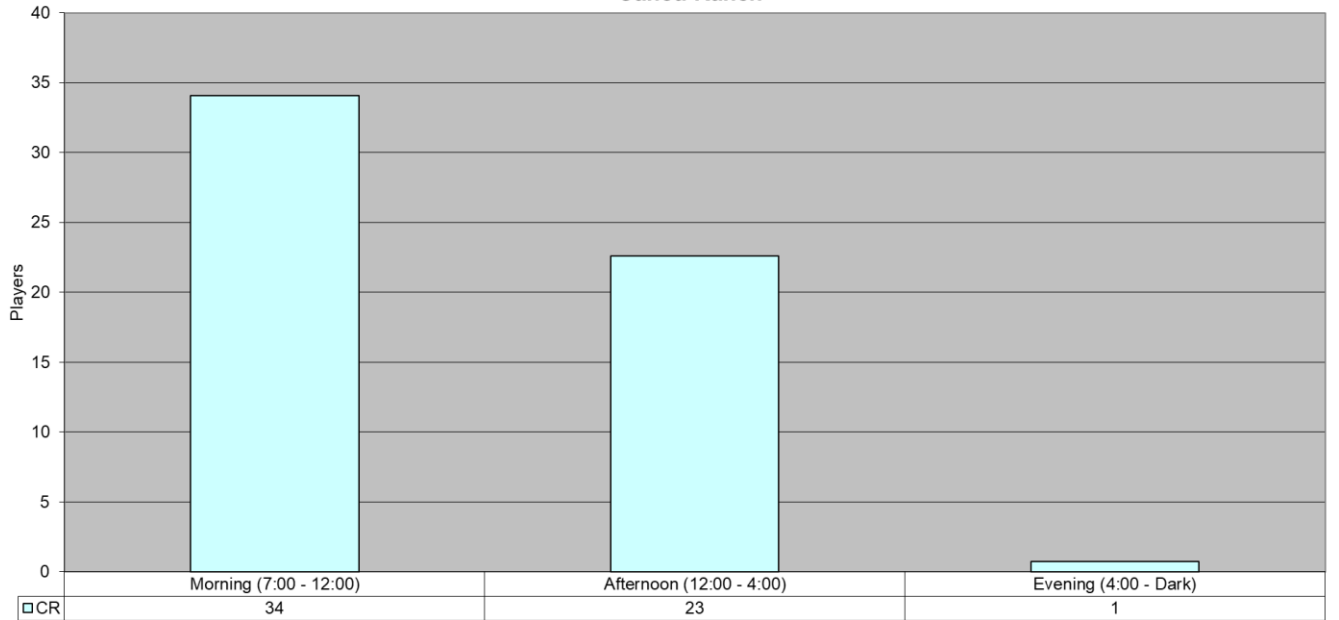

**February 2019 PickleBall Use  
East Center**

**February 2019 PickleBall Use  
Canoa Ranch**

Average - All Fitness by: Hr	0	4	64	10	7	5	3	42	3	3	1	8	2	0	0
Players	EAST	CR	Temp	Total (All CTRS)											
Tot Month	1627	1606	1030	4263											
Per Day	58.1	57.4	36.8	152.3											
Avg Hr	3.9	4.8	9.2	17.9											