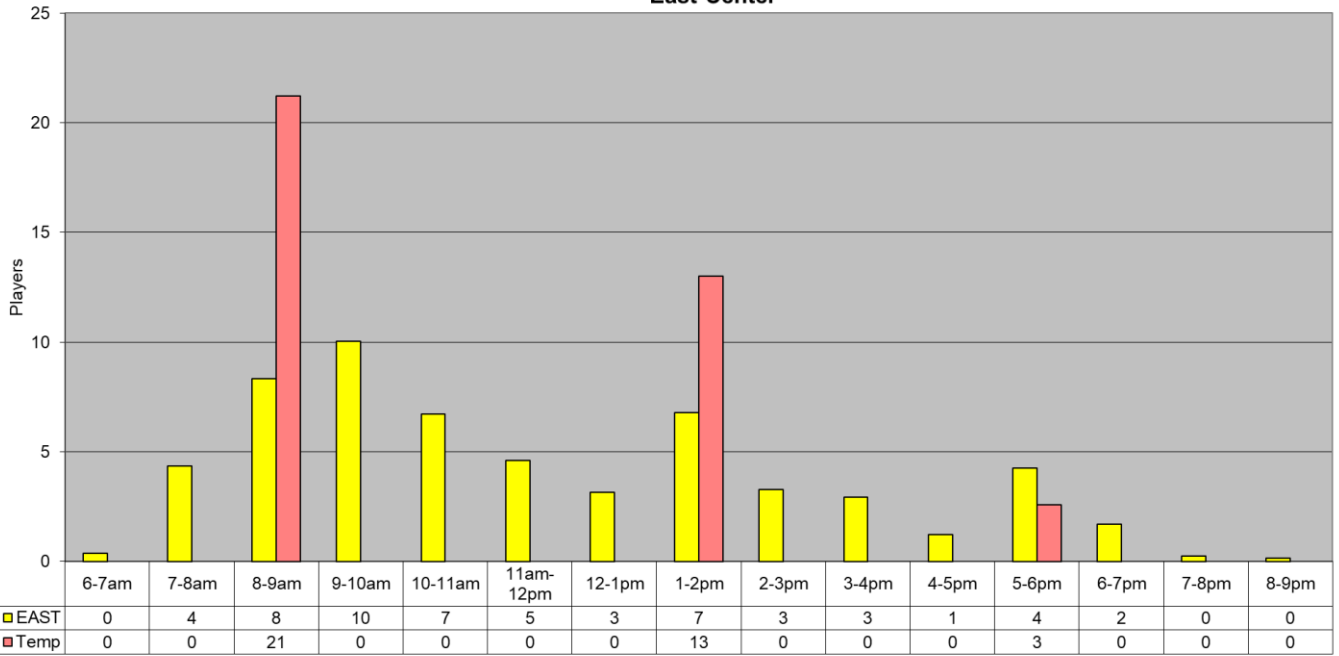

**February 2019 PickleBall Use  
East Center**

**February 2019 PickleBall Use  
Canoa Ranch**

Average - All Fitness by: Hr	0	4	64	10	7	5	3	42	3	3	1	8	2	0	0
Players	EAST	CR	Temp	Total (All CTRS)											
Tot Month	1627	1606	1030	4263											
Per Day	58.1	57.4	36.8	152.3											
Avg Hr	3.9	4.8	9.2	17.9											