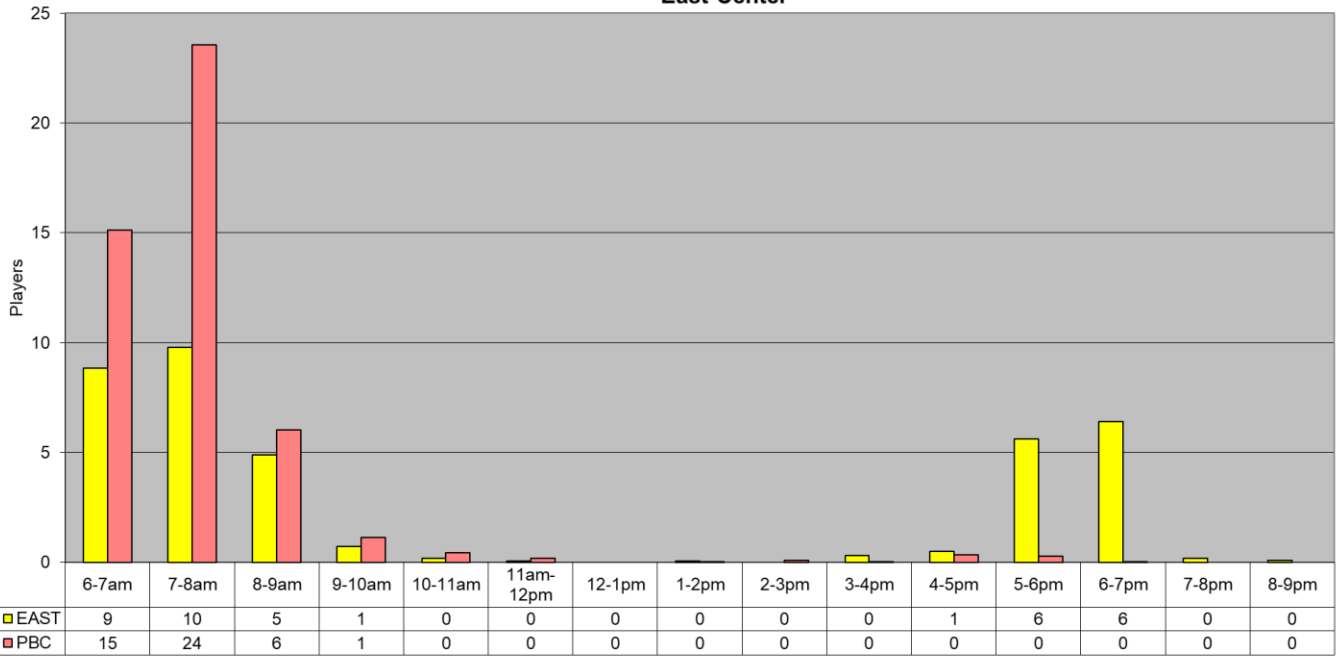

**September 2020 PickleBall Use
East Center**

**September 2020 PickleBall Use
Canoa Ranch Courts**

Average - All PickleBall by: Hr	24	33	27	2	1	0	0	0	0	0	1	6	6	0	0
Players	EAST	CR	PBC	Total (All CTRS)											
Tot Month	1129	496	1418	3043											
Per Day	37.6	16.5	47.3	101.4											
Avg Hr	2.5	1.4	3.9	7.8											