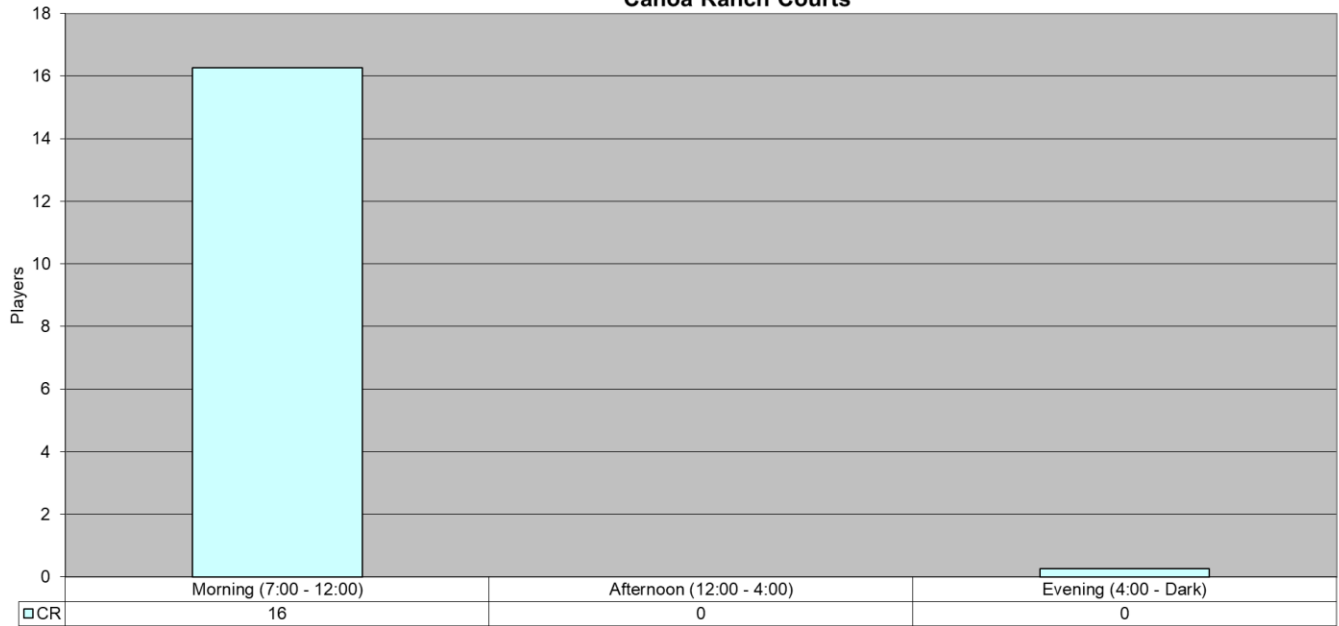

**September 2020 PickleBall Use
East Center**

**September 2020 PickleBall Use
Canoa Ranch Courts**

Average - All PickleBall by: Hr	24	33	27	2	1	0	0	0	0	0	1	6	6	0	0
Players	EAST	CR	PBC	Total (All CTRS)											
Tot Month	1129	496	1418	3043											
Per Day	37.6	16.5	47.3	101.4											
Avg Hr	2.5	1.4	3.9	7.8											