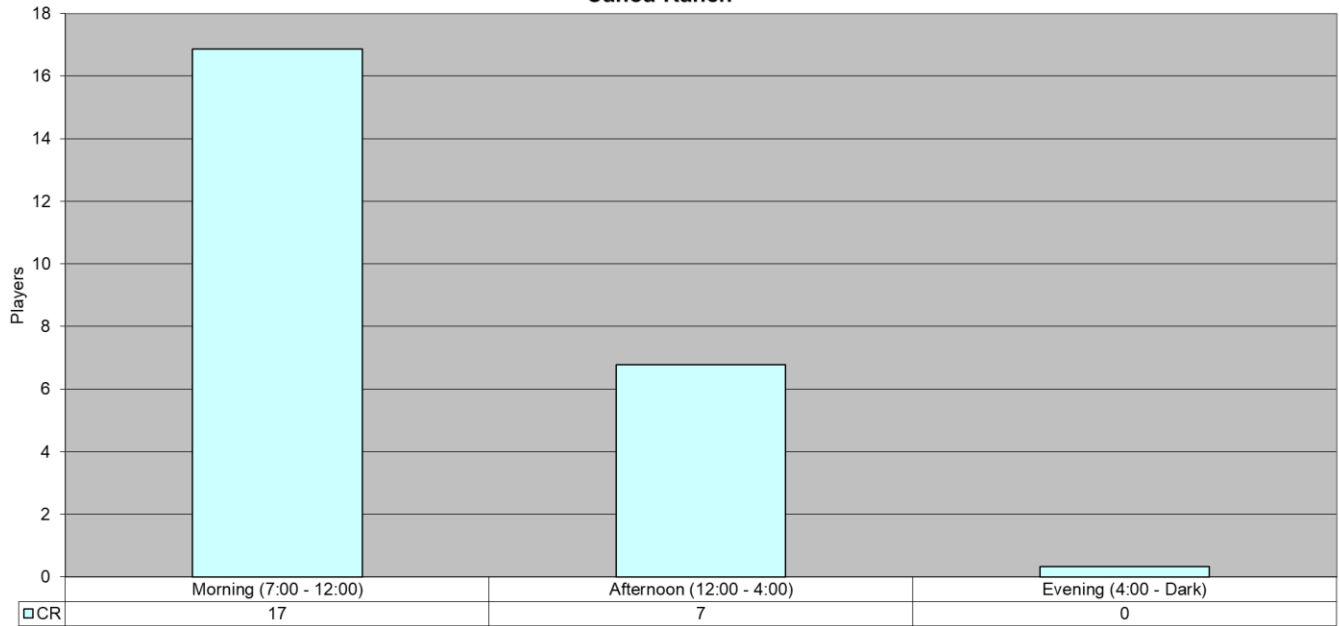

**January 2021 PickleBall Use  
East Center & PBC**

**January 2021 PickleBall Use  
Canoa Ranch**

Average - PickleBall by: Hr	0	1	35	43	23	18	20	14	12	5	1	5	1	0	0
Players	EAST	CR	PBC	Total (All CTRS)											
Tot Month	1741	743	3077	5561											
Per Day	56.2	24.0	99.3	179.4											
Avg Hr	3.7	2.0	8.3	14.0											