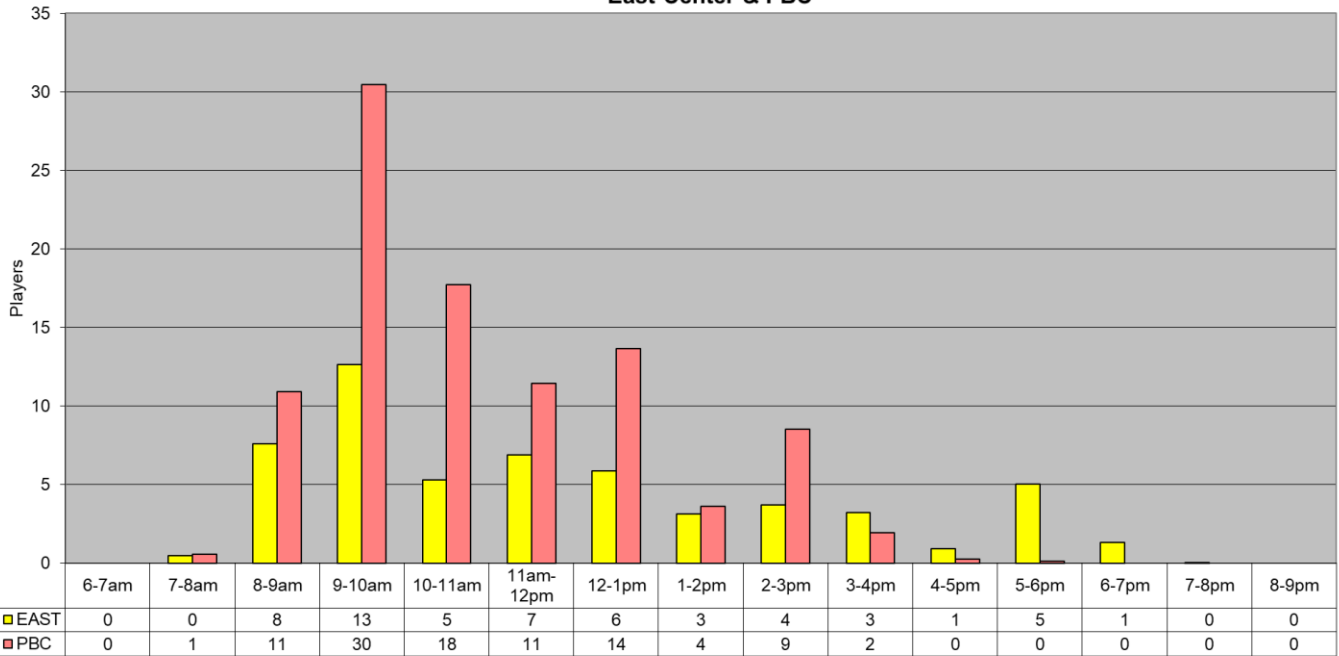

**January 2021 PickleBall Use  
East Center & PBC**

**January 2021 PickleBall Use  
Canoa Ranch**

Average - PickleBall by: Hr	0	1	35	43	23	18	20	14	12	5	1	5	1	0	0
Players	EAST	CR	PBC	Total (All CTRS)											
Tot Month	1741	743	3077	5561											
Per Day	56.2	24.0	99.3	179.4											
Avg Hr	3.7	2.0	8.3	14.0											