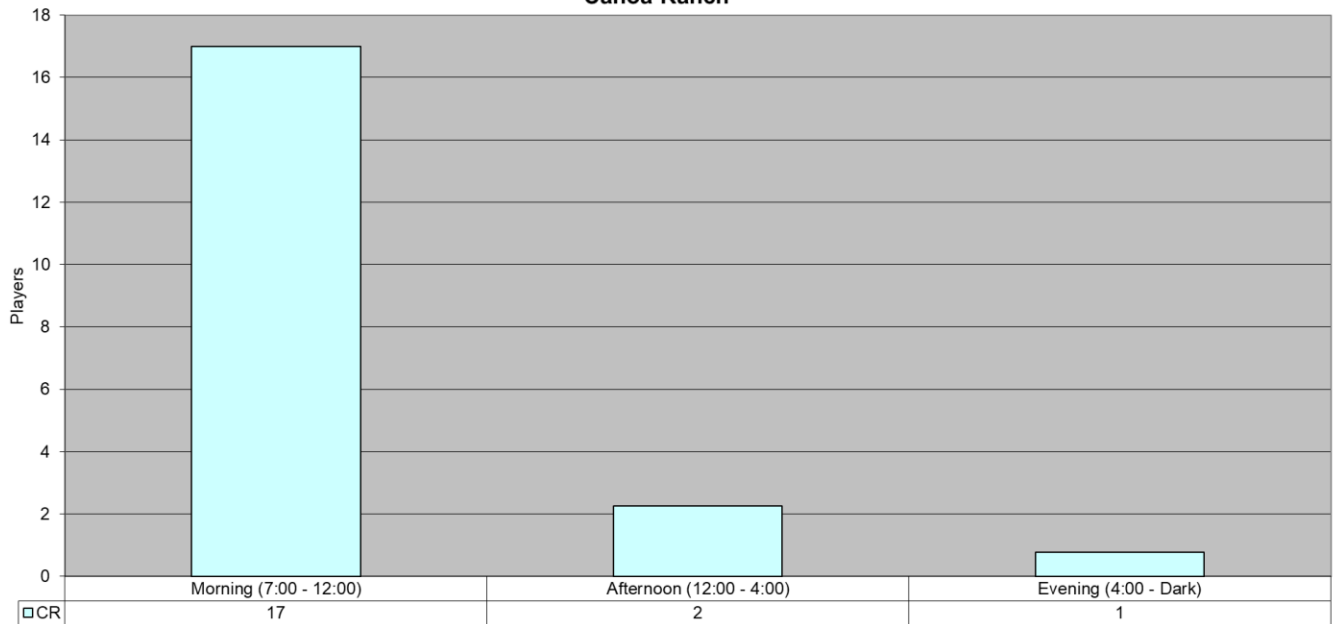

October 2021 PickleBall Use East Center & PBC

October 2021 PickleBall Use Canoa Ranch

Average - PickleBall by: Hr	7	36	42	6	2	5	6	3	7	1	3	8	3	0	0
Players	EAST	CR	PBC	Total (All CTRS)											
Tot Month	1497	621	1876	3994											
Per Day	48.3	20.0	60.5	128.8											
Avg Hr	3.2	1.7	5.0	9.9											