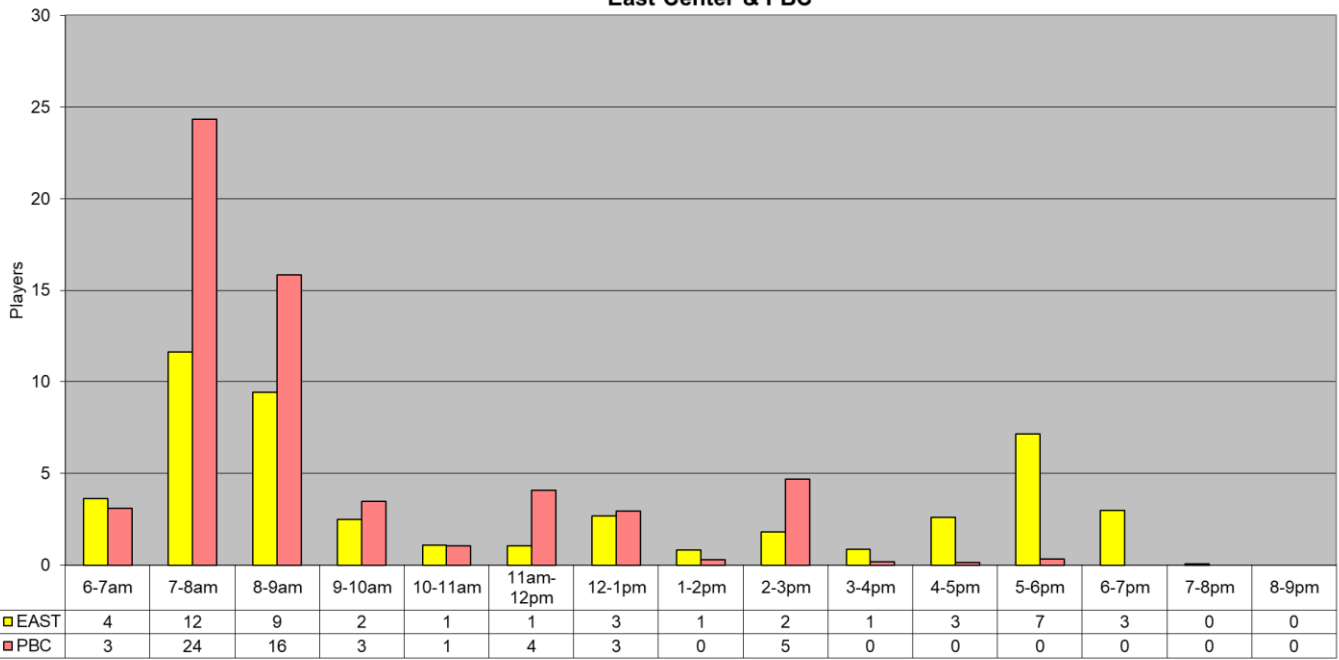

October 2021 PickleBall Use East Center & PBC

October 2021 PickleBall Use Canoa Ranch

Average - PickleBall by: Hr	7	36	42	6	2	5	6	3	7	1	3	8	3	0	0
Players	EAST	CR	PBC	Total (All CTRS)											
Tot Month	1497	621	1876	3994											
Per Day	48.3	20.0	60.5	128.8											
Avg Hr	3.2	1.7	5.0	9.9											