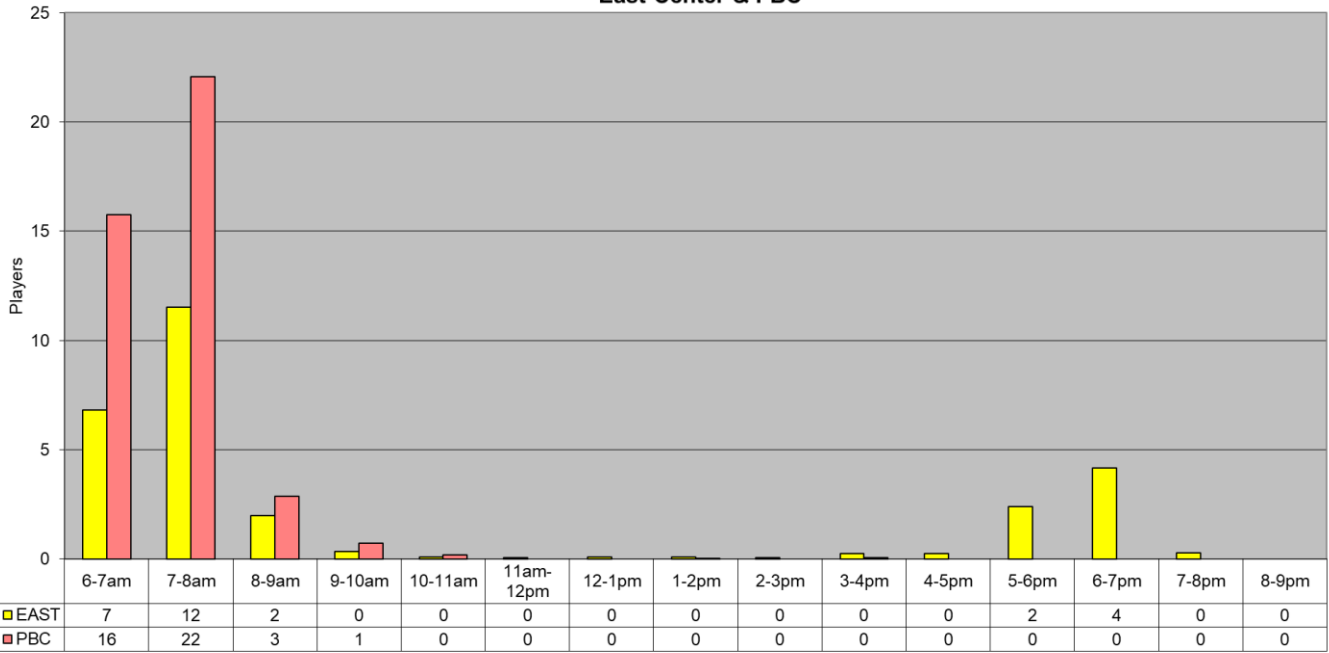

**August 2022 PickleBall Use
East Center & PBC**

**August 2022 PickleBall Use
Canoa Ranch**

Average - PickleBall by: Hr	23	34	21	1	0	0	0	0	0	0	0	0	3	4	0	0
Players	EAST	CR	PBC	Total (All CTRS)												
Tot Month	881	517	1292	2690												
Per Day	28.4	16.7	41.7	86.8												
Avg Hr	1.9	1.4	3.5	6.8												