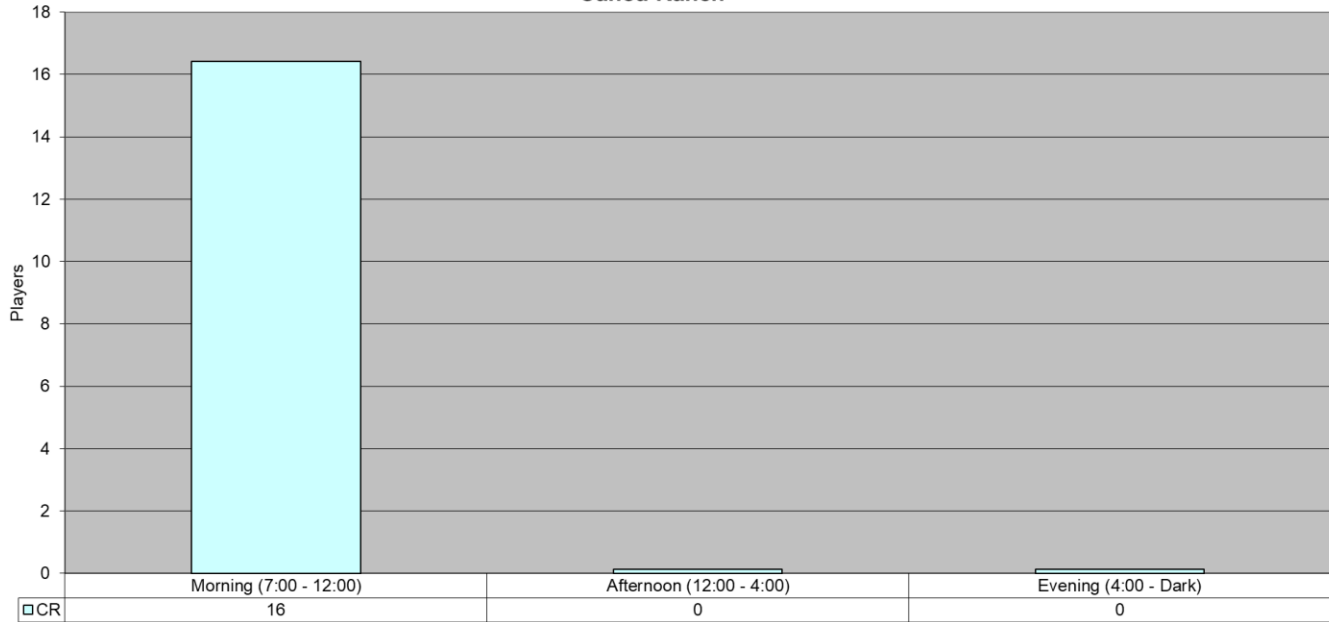

**August 2022 PickleBall Use
East Center & PBC**

**August 2022 PickleBall Use
Canoa Ranch**

Average - PickleBall by: Hr	23	34	21	1	0	0	0	0	0	0	0	0	3	4	0	0
Players	EAST	CR	PBC	Total (All CTRS)												
Tot Month	881	517	1292	2690												
Per Day	28.4	16.7	41.7	86.8												
Avg Hr	1.9	1.4	3.5	6.8												