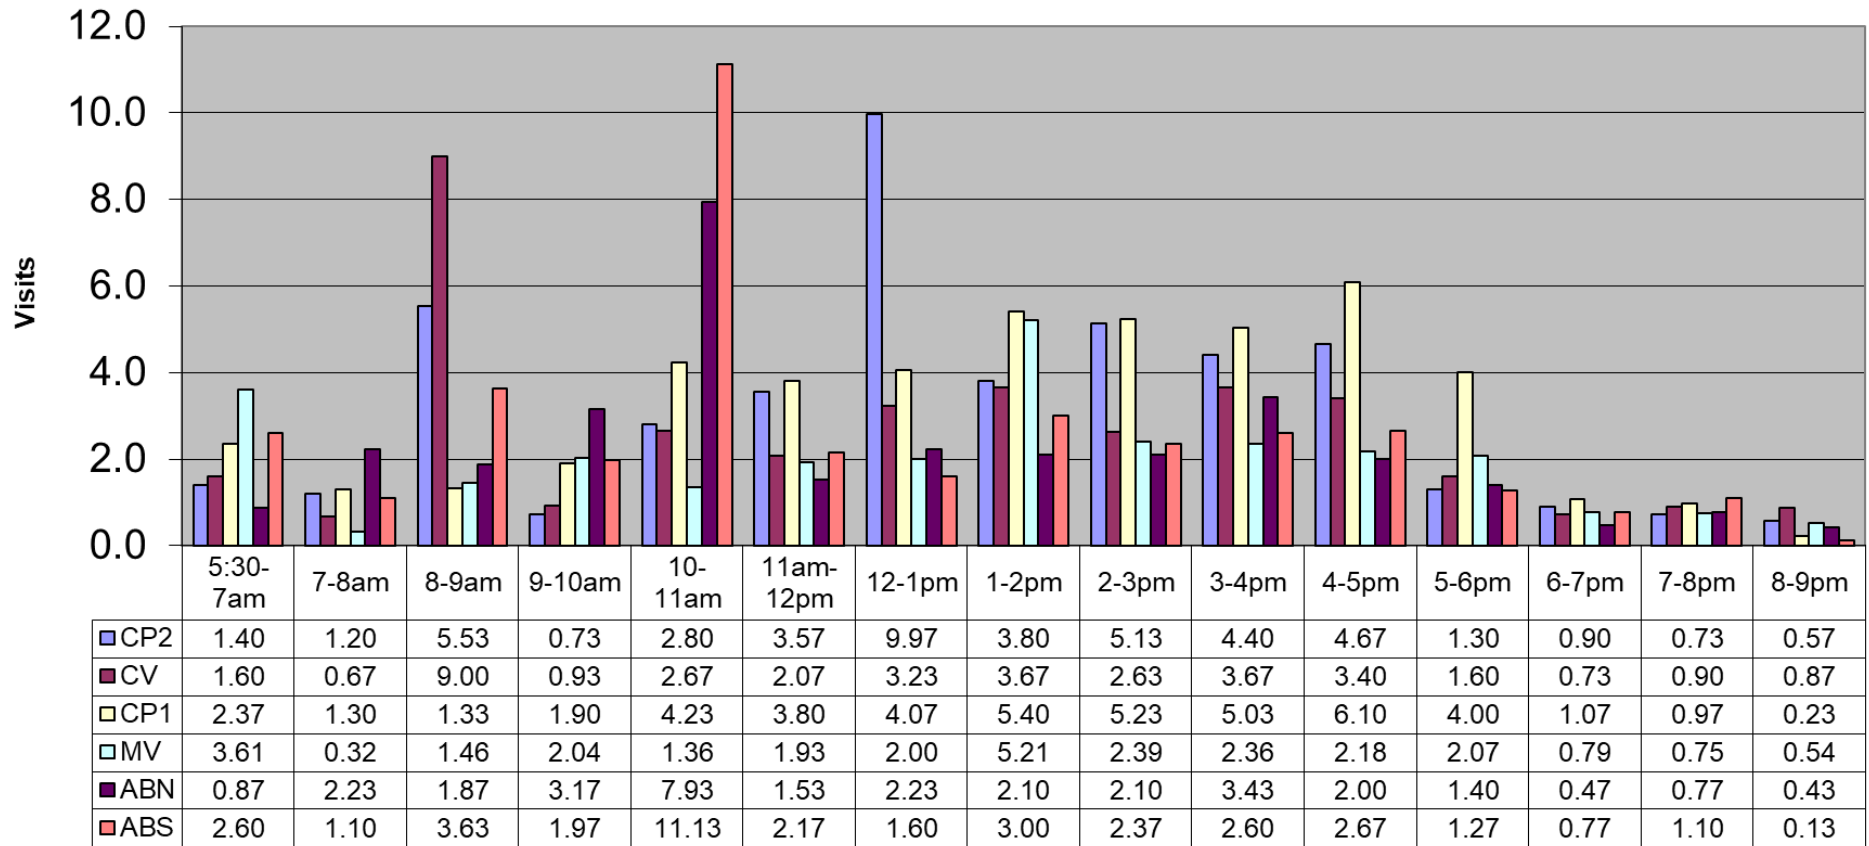

April 2019 - Pool Use by Hour - Major Centers

	LC	CH	DH	EC	CR	SRS	WEST
Total Visits	3048	2713	1828	1210	1957	2097	1365
Avg Daily	102	90	61	40	65	70	46
Avg Hourly	6.55	5.83	3.93	2.60	4.21	4.51	2.94

April 2019 - Satellite Centers - Pool Use by Hour

Visits By Hour

	ABN	ABS	CP1	CP2	CV	MV
Total Visits	976	1143	1411	1401	1129	812
Avg Visits Per Day	32.53	38.10	47.03	46.70	37.63	29.00
Avg Visits Per Hour	2.10	2.46	3.03	3.01	2.43	1.87