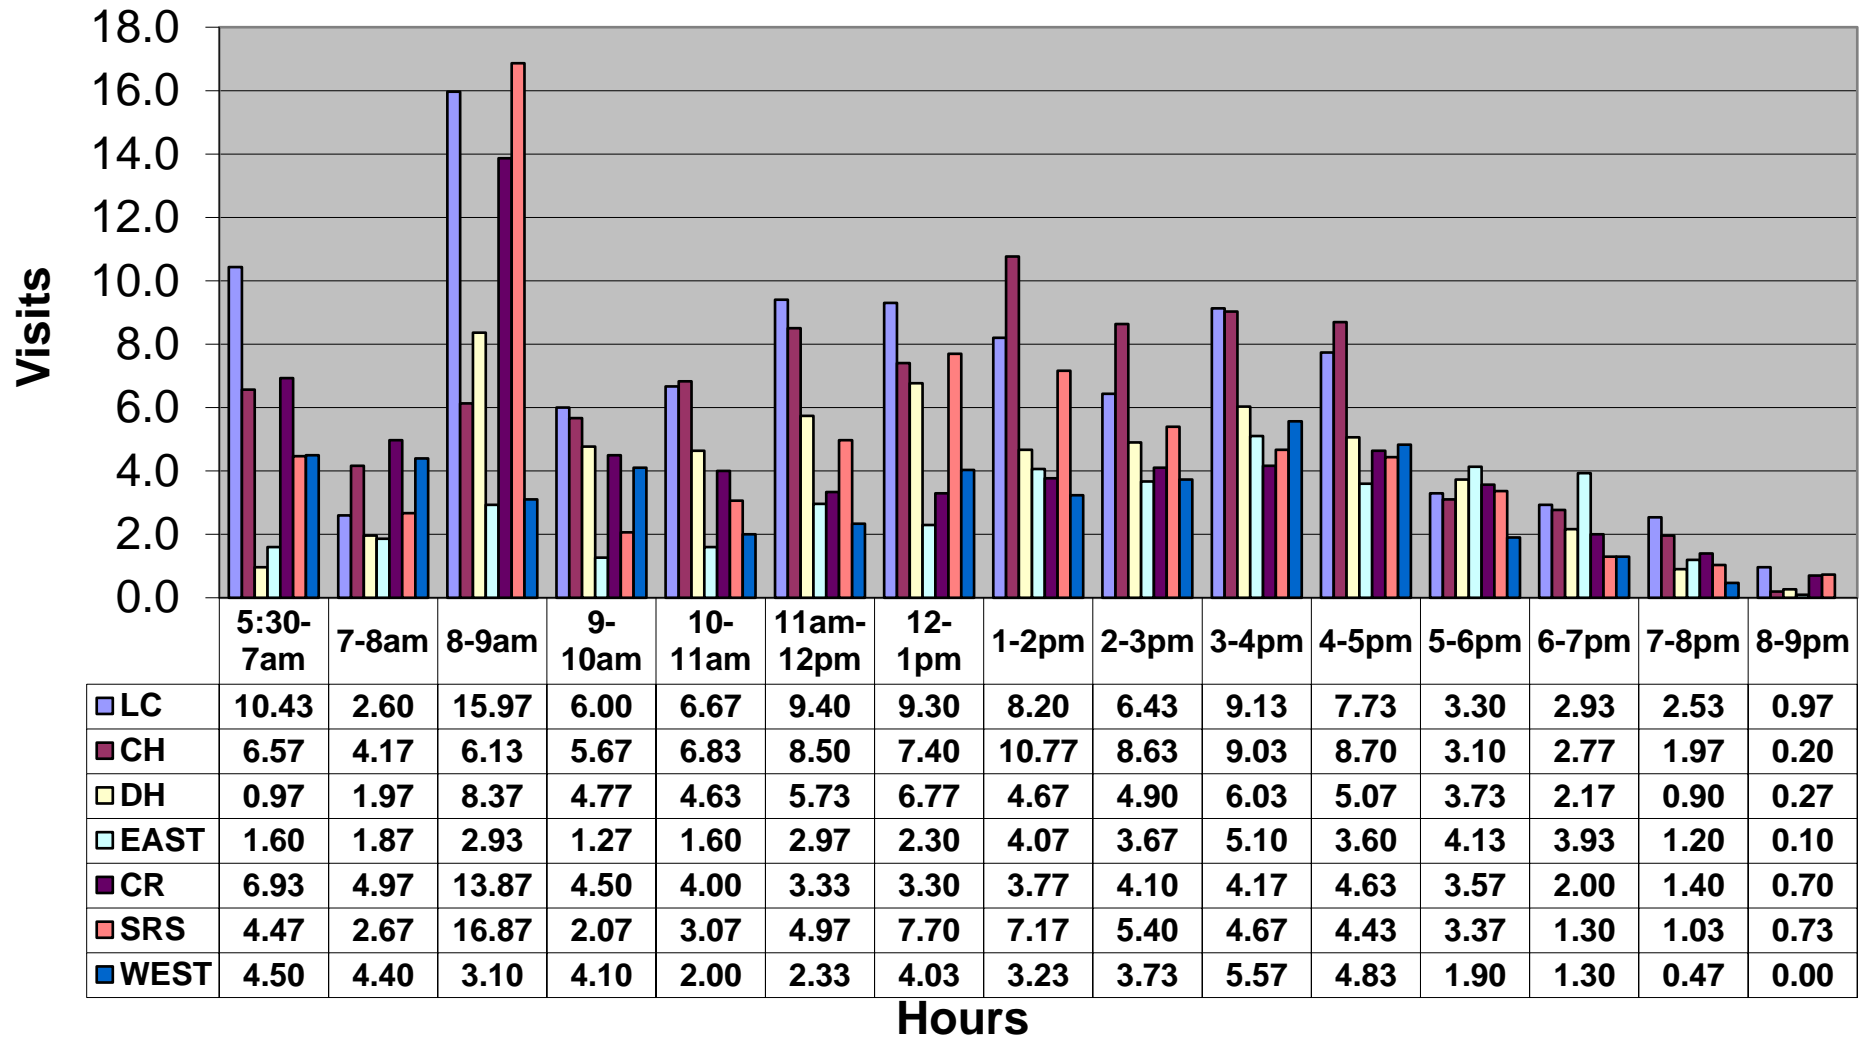

April 2019 - Pool Use by Hour - Major Centers

	LC	CH	DH	EC	CR	SRS	WEST
Total Visits	3048	2713	1828	1210	1957	2097	1365
Avg Daily	102	90	61	40	65	70	46
Avg Hourly	6.55	5.83	3.93	2.60	4.21	4.51	2.94

April 2019 - Satellite Centers - Pool Use by Hour

Visits By Hour

	ABN	ABS	CP1	CP2	CV	MV
Total Visits	976	1143	1411	1401	1129	812
Avg Visits Per Day	32.53	38.10	47.03	46.70	37.63	29.00
Avg Visits Per Hour	2.10	2.46	3.03	3.01	2.43	1.87