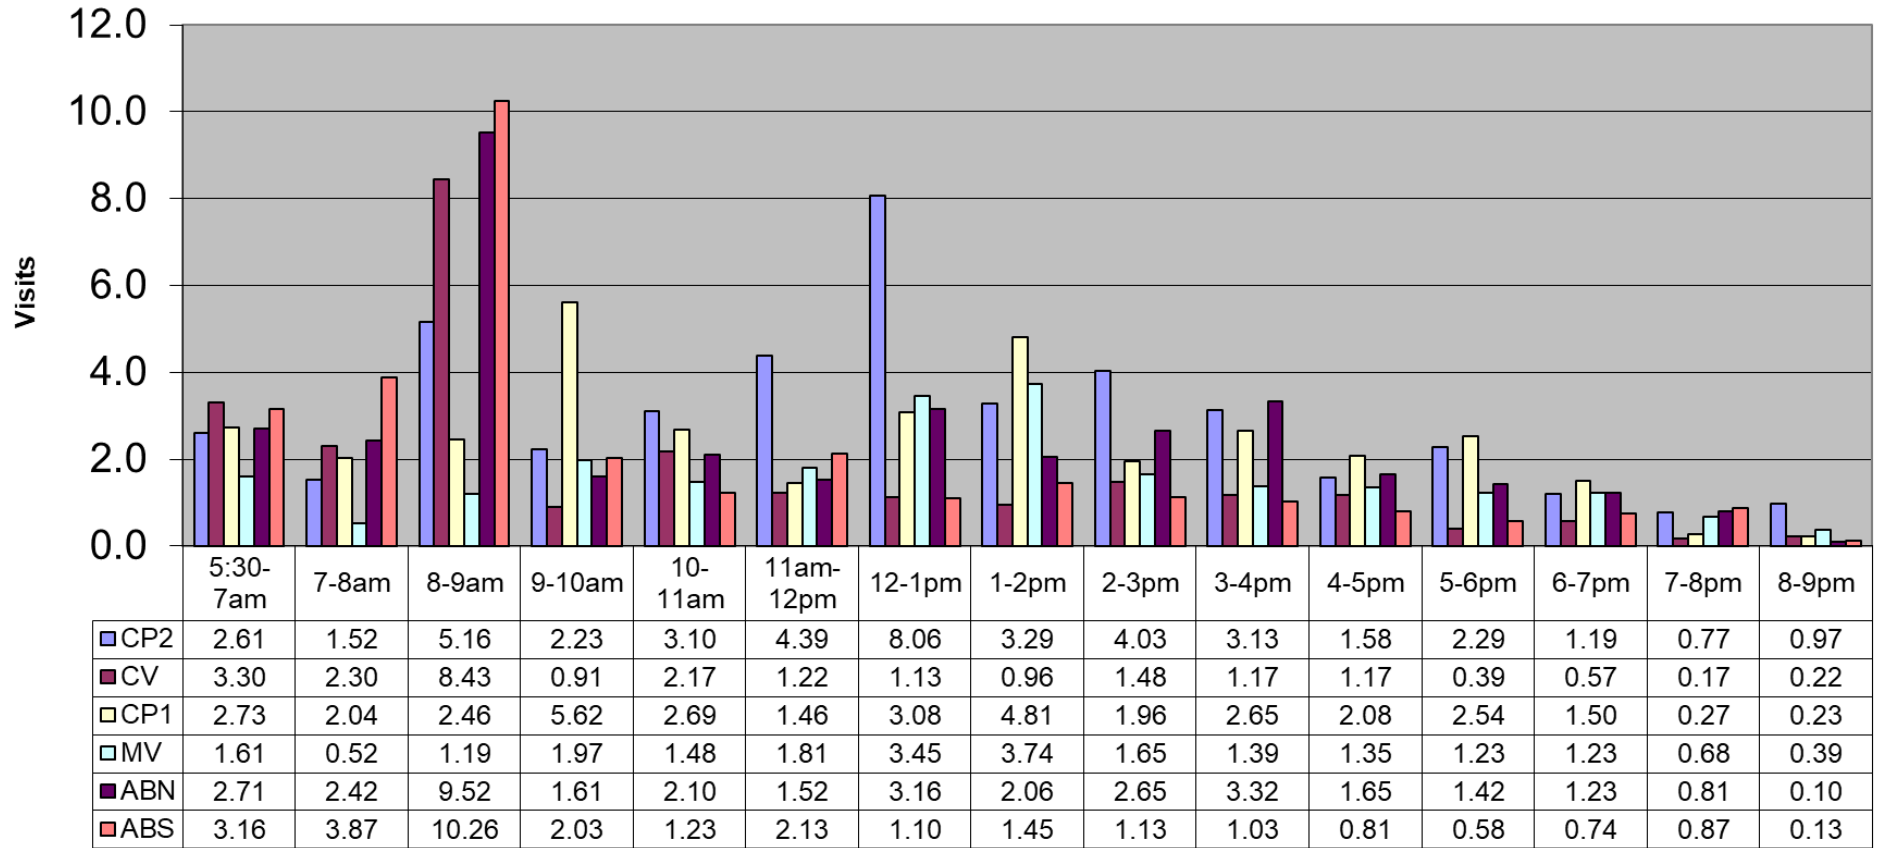

August 2019 - Pool Use by Hour - Major Centers

	LC	CH	DH	EC	CR	SRS	WEST
Total Visits	3027	2770	1142	1101	1587	1522	1109
Avg Daily	98	89	37	36	51	49	36
Avg Hourly	6.30	5.76	2.38	2.29	3.30	3.17	2.31

August 2019 - Satellite Centers - Pool Use by Hour

Visits By Hour

	ABN	ABS	CP1	CP2	CV	MV
Total Visits	1124	946	939	1374	589	734
Avg Visits Per Day	36.26	30.52	36.12	44.32	25.61	23.68
Avg Visits Per Hour	2.34	1.97	2.33	2.86	1.65	1.53