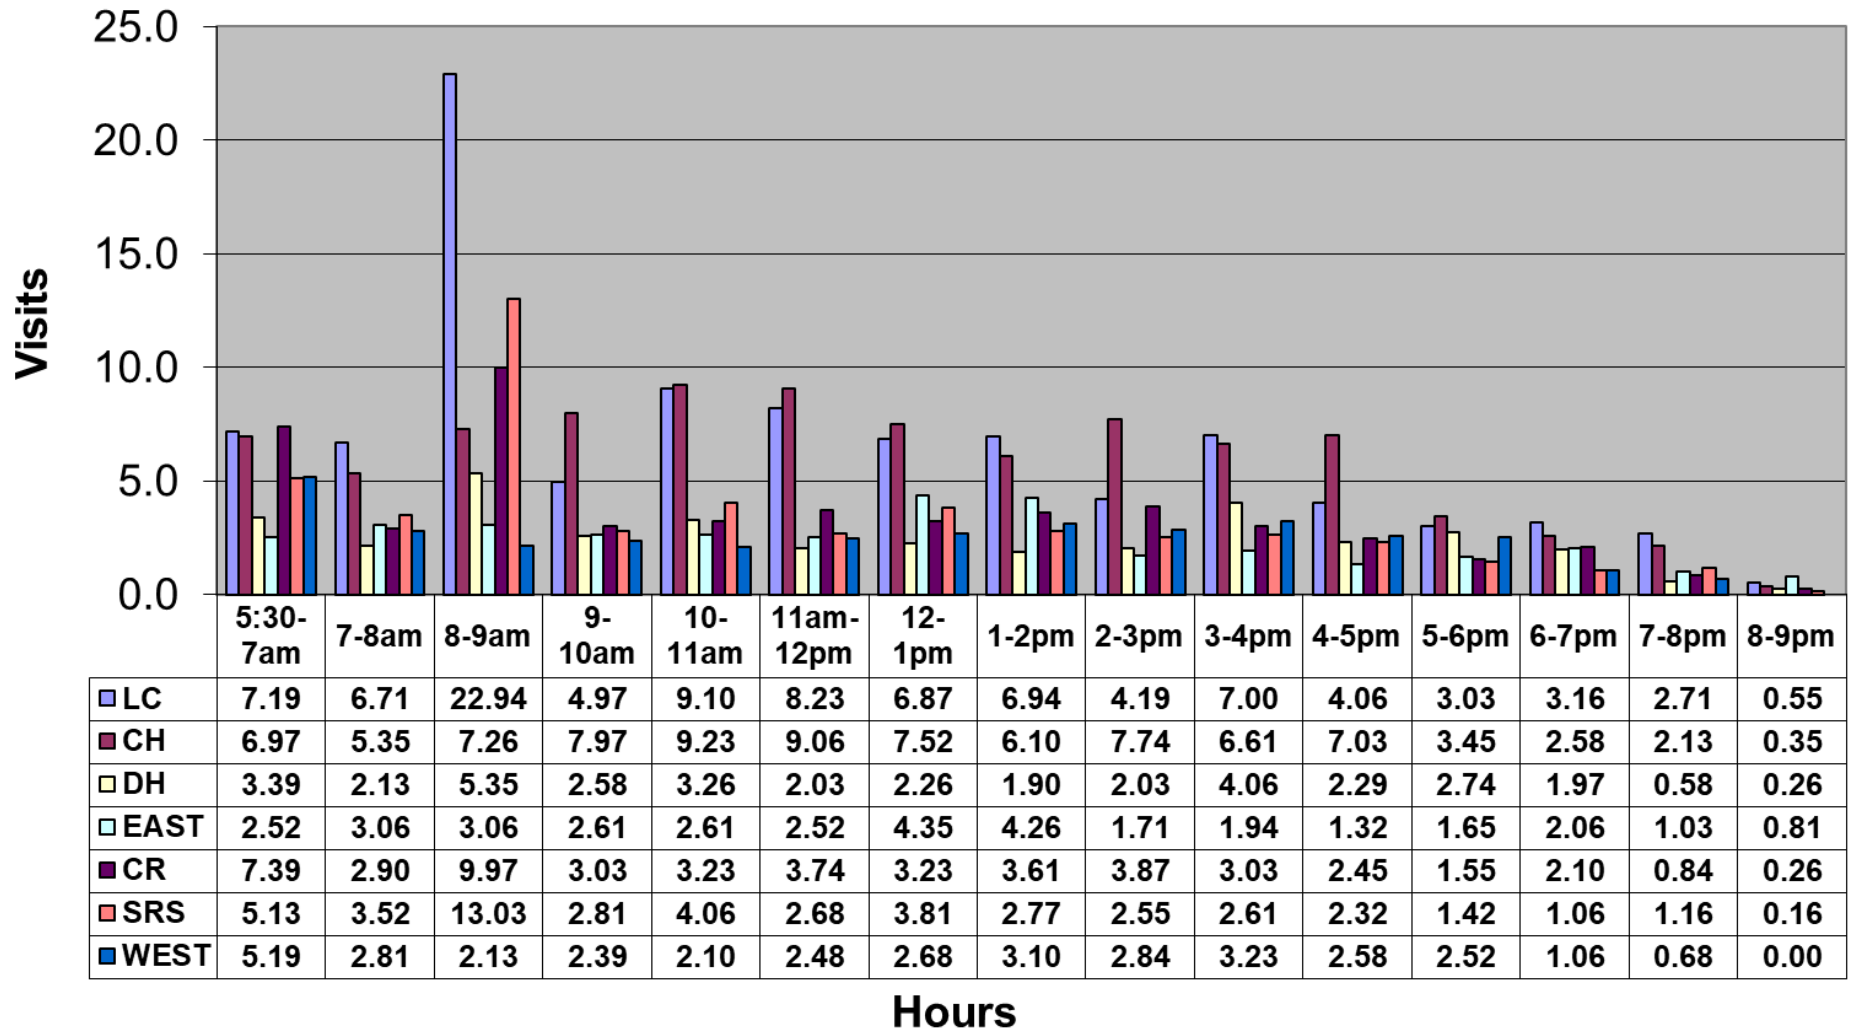

August 2019 - Pool Use by Hour - Major Centers

	LC	CH	DH	EC	CR	SRS	WEST
Total Visits	3027	2770	1142	1101	1587	1522	1109
Avg Daily	98	89	37	36	51	49	36
Avg Hourly	6.30	5.76	2.38	2.29	3.30	3.17	2.31

August 2019 - Satellite Centers - Pool Use by Hour

Visits By Hour

	ABN	ABS	CP1	CP2	CV	MV
Total Visits	1124	946	939	1374	589	734
Avg Visits Per Day	36.26	30.52	36.12	44.32	25.61	23.68
Avg Visits Per Hour	2.34	1.97	2.33	2.86	1.65	1.53