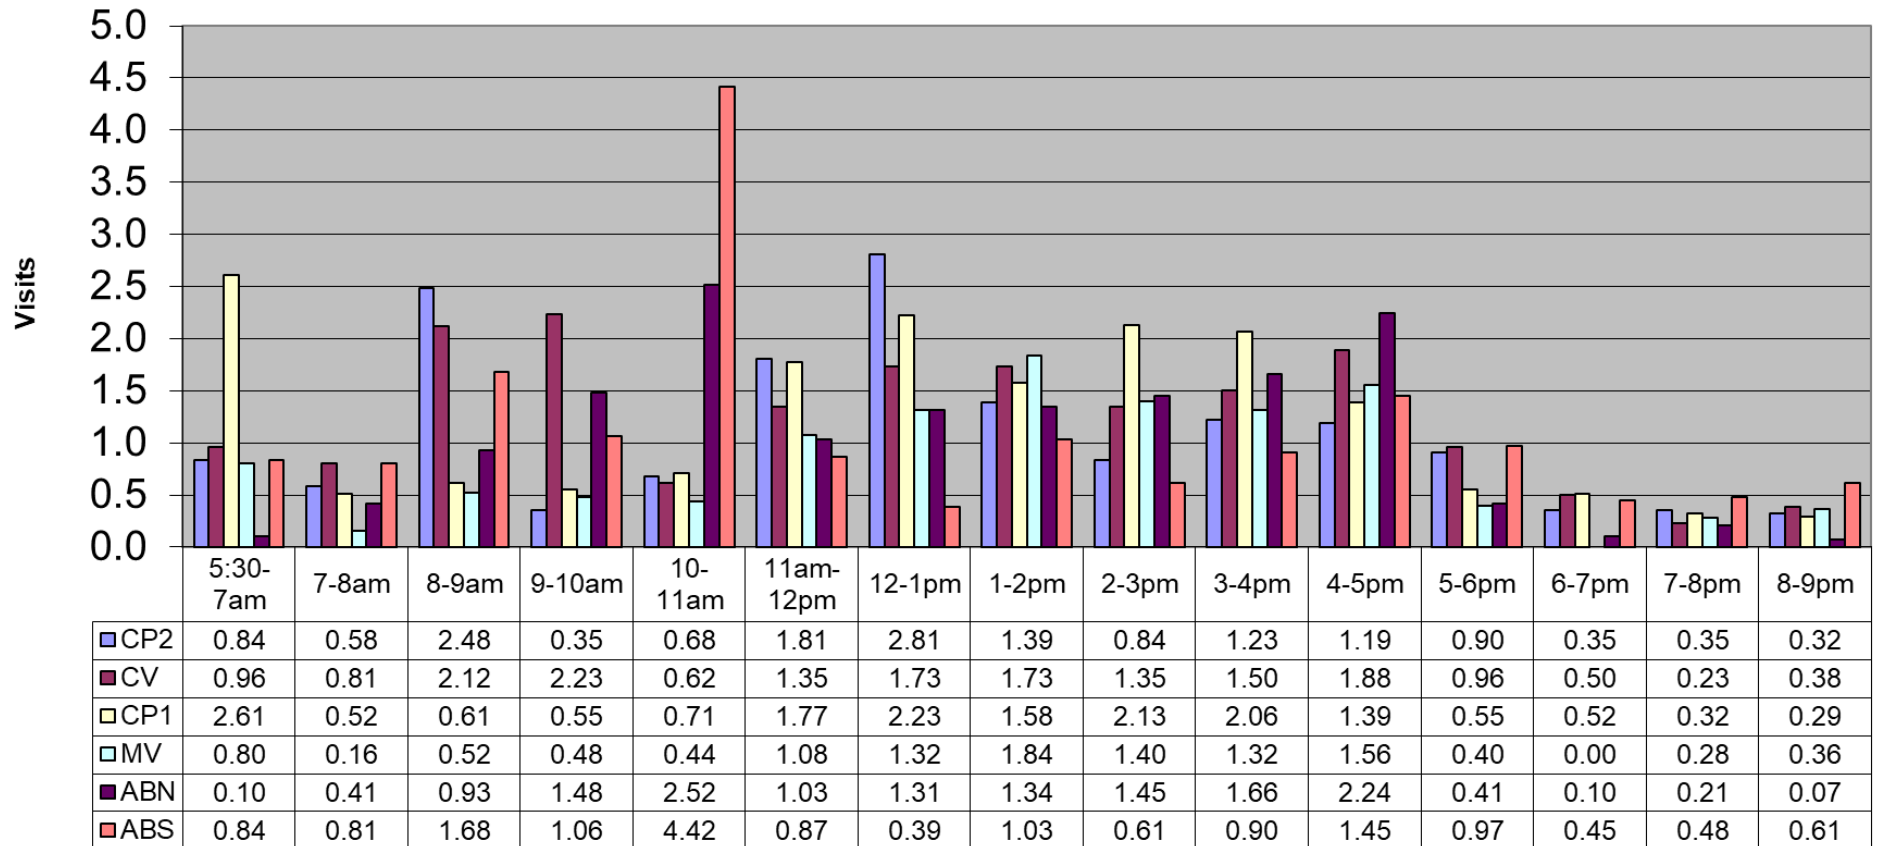

December 2019 - Pool Use by Hour - Major Centers

	LC	CH	DH	EC	CR	SRS	WEST
Total Visits	1415	1315	1148	650	2058	1211	722
Avg Daily	46	42	37	21	66	39	26
Avg Hourly	2.94	2.74	2.39	1.35	4.28	2.52	1.66

December 2019 - Satellite Centers - Pool Use by Hour

Visits By Hour

	ABN	ABS	CP1	CP2	CV	MV
Total Visits	443	514	553	500	477	299
Avg Visits Per Day	15.28	16.58	17.84	16.13	18.35	11.96
Avg Visits Per Hour	0.99	1.07	1.15	1.04	1.18	0.77