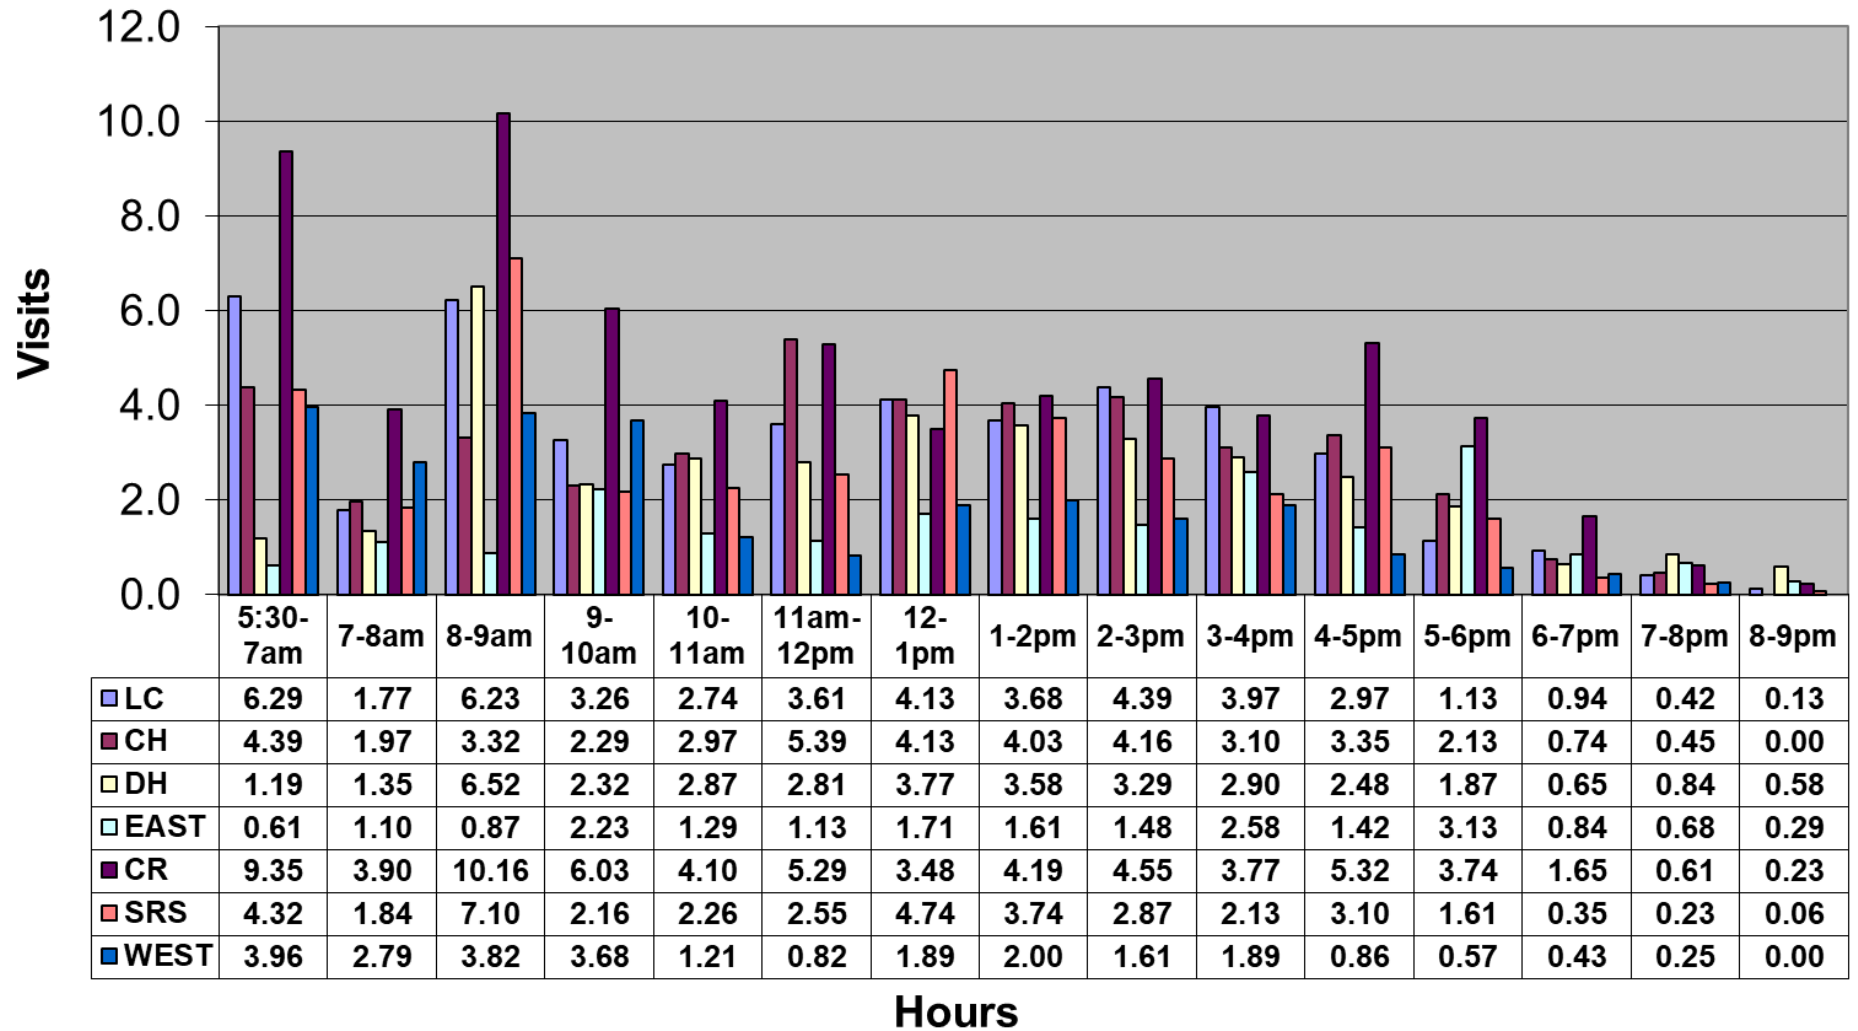

December 2019 - Pool Use by Hour - Major Centers

	LC	CH	DH	EC	CR	SRS	WEST
Total Visits	1415	1315	1148	650	2058	1211	722
Avg Daily	46	42	37	21	66	39	26
Avg Hourly	2.94	2.74	2.39	1.35	4.28	2.52	1.66

December 2019 - Satellite Centers - Pool Use by Hour

Visits By Hour

	ABN	ABS	CP1	CP2	CV	MV
Total Visits	443	514	553	500	477	299
Avg Visits Per Day	15.28	16.58	17.84	16.13	18.35	11.96
Avg Visits Per Hour	0.99	1.07	1.15	1.04	1.18	0.77