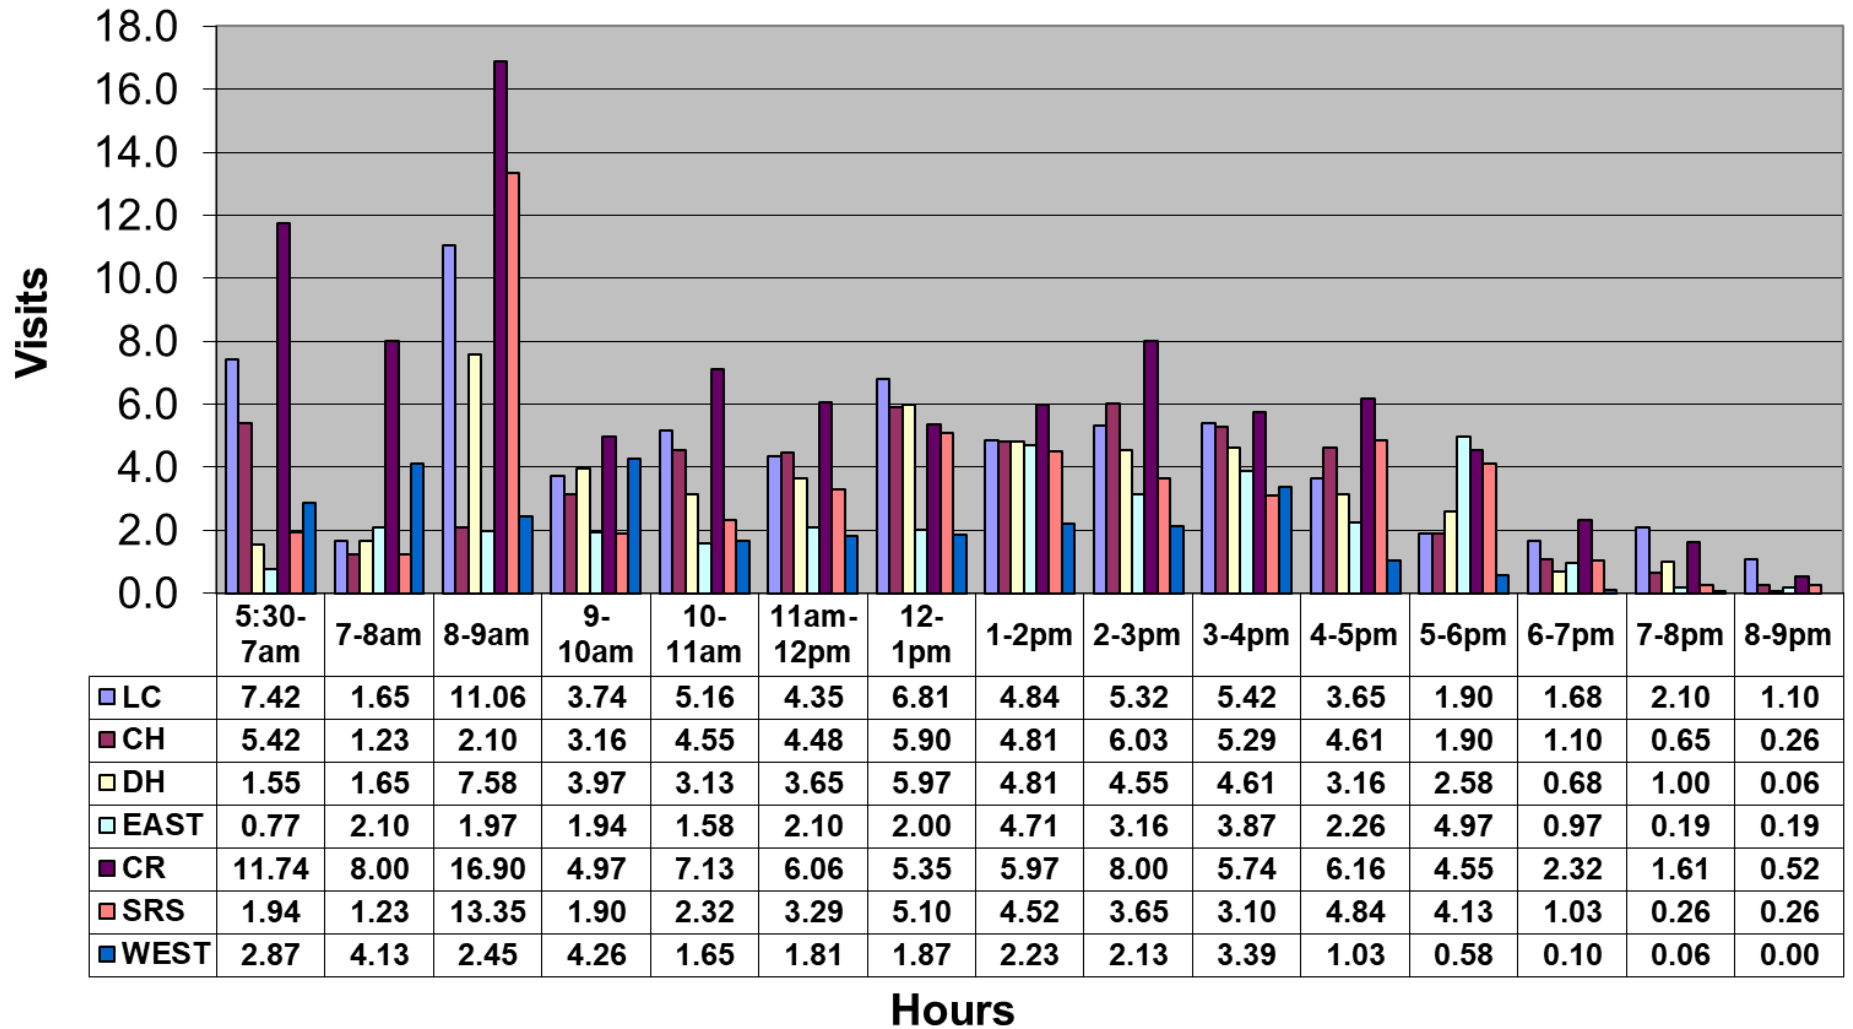

## January 2019 - Pool Use by Hour - Major Centers

	LC	CH	DH	EC	CR	SRS	WEST
<b>Total Visits</b>	2052	1596	1517	1016	2946	1578	885
<b>Avg Daily</b>	66	51	49	33	95	51	29
<b>Avg Hourly</b>	4.27	3.32	3.16	2.11	6.13	3.28	1.84

## January 2019 - Satellite Centers - Pool Use by Hour

### Visits By Hour

	ABN	ABS	CP1	CP2	CV	MV
Total Visits	595	655	935	448	772	355
Avg Visits Per Day	19.19	21.13	30.16	14.45	24.90	11.45
Avg Visits Per Hour	1.24	1.36	1.95	0.93	1.61	0.74