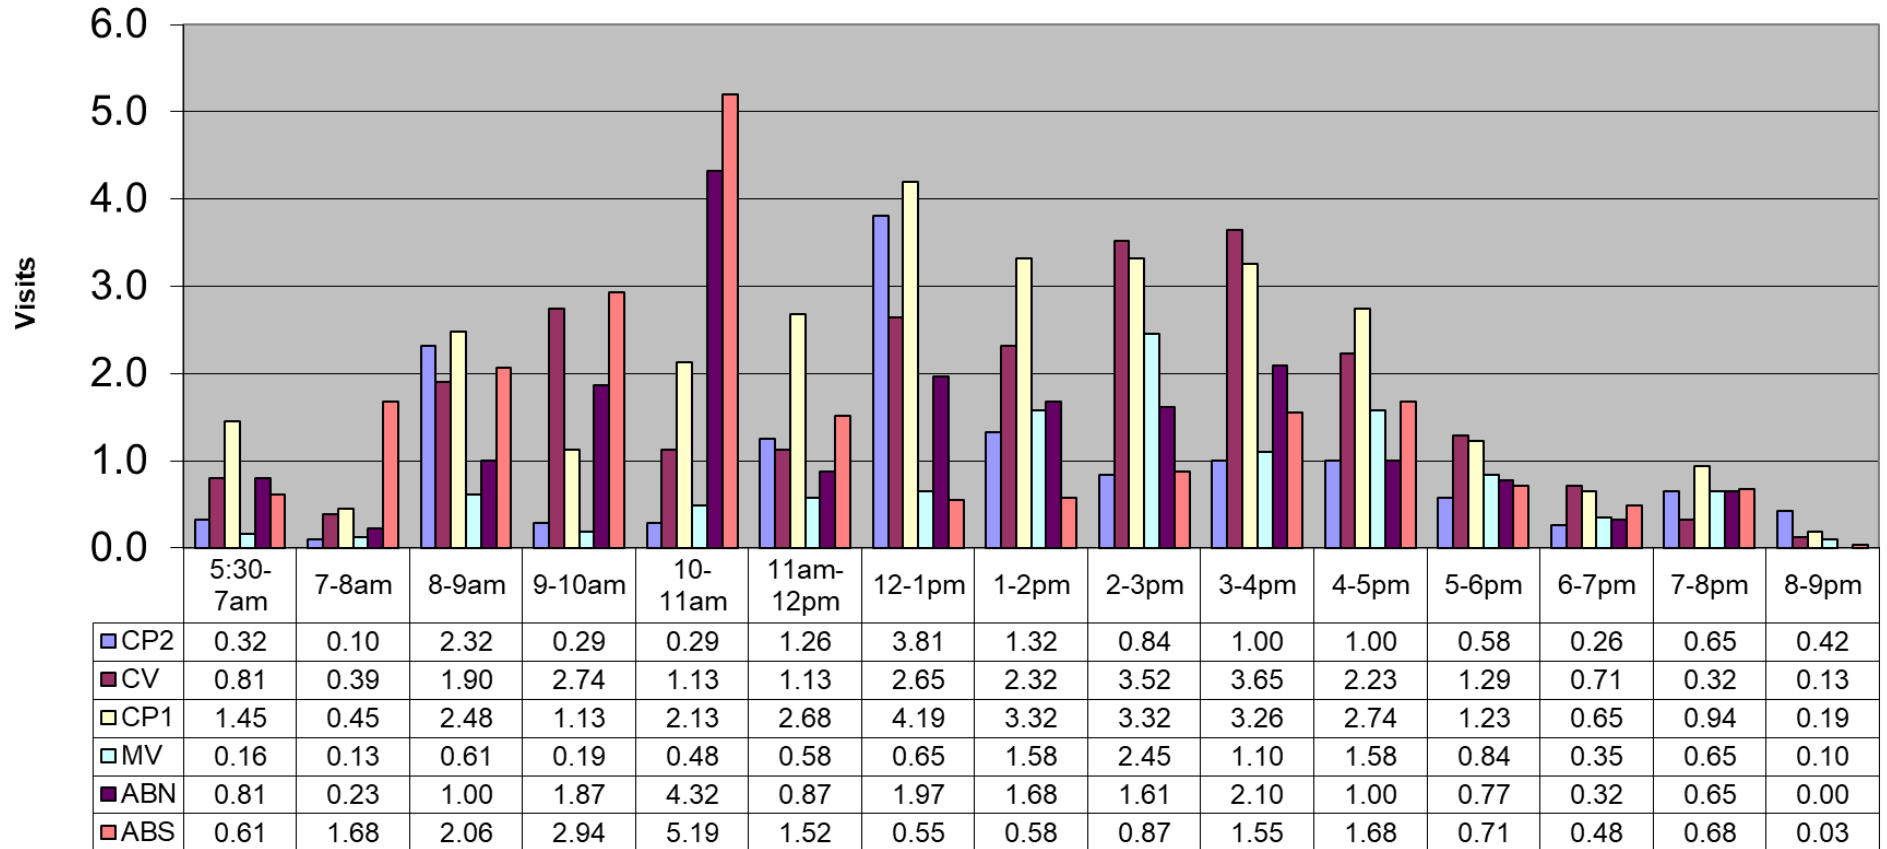

## January 2019 - Pool Use by Hour - Major Centers

	LC	CH	DH	EC	CR	SRS	WEST
<b>Total Visits</b>	2052	1596	1517	1016	2946	1578	885
<b>Avg Daily</b>	66	51	49	33	95	51	29
<b>Avg Hourly</b>	4.27	3.32	3.16	2.11	6.13	3.28	1.84

## January 2019 - Satellite Centers - Pool Use by Hour

### Visits By Hour

	ABN	ABS	CP1	CP2	CV	MV
Total Visits	595	655	935	448	772	355
Avg Visits Per Day	19.19	21.13	30.16	14.45	24.90	11.45
Avg Visits Per Hour	1.24	1.36	1.95	0.93	1.61	0.74