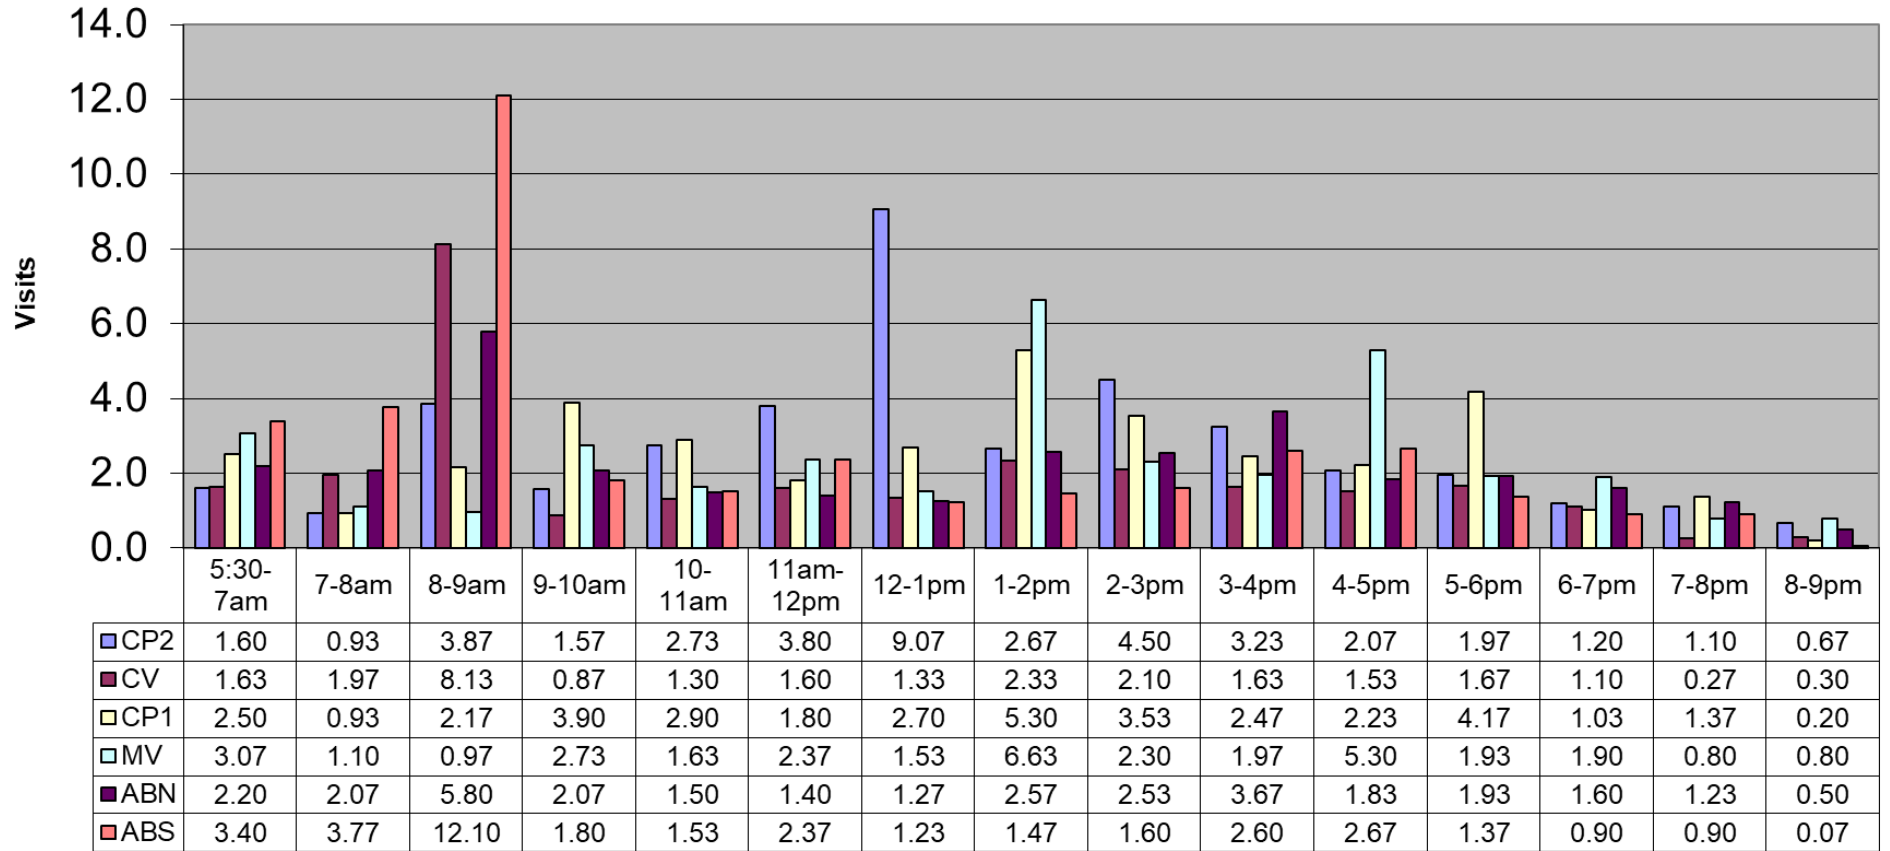

June 2019 - Pool Use by Hour - Major Centers

	LC	CH	DH	EC	CR	SRS	WEST
Total Visits	1876	2595	1231	1118	1434	908	1182
Avg Daily	85	87	41	45	48	45	39
Avg Hourly	5.50	5.58	2.65	2.89	3.08	2.93	2.54

June 2019 - Satellite Centers - Pool Use by Hour

Visits By Hour

	ABN	ABS	CP1	CP2	CV	MV
Total Visits	965	1133	1116	1229	833	1051
Avg Visits Per Day	32.17	37.77	37.20	40.97	27.77	35.03
Avg Visits Per Hour	2.08	2.44	2.40	2.64	1.79	2.26