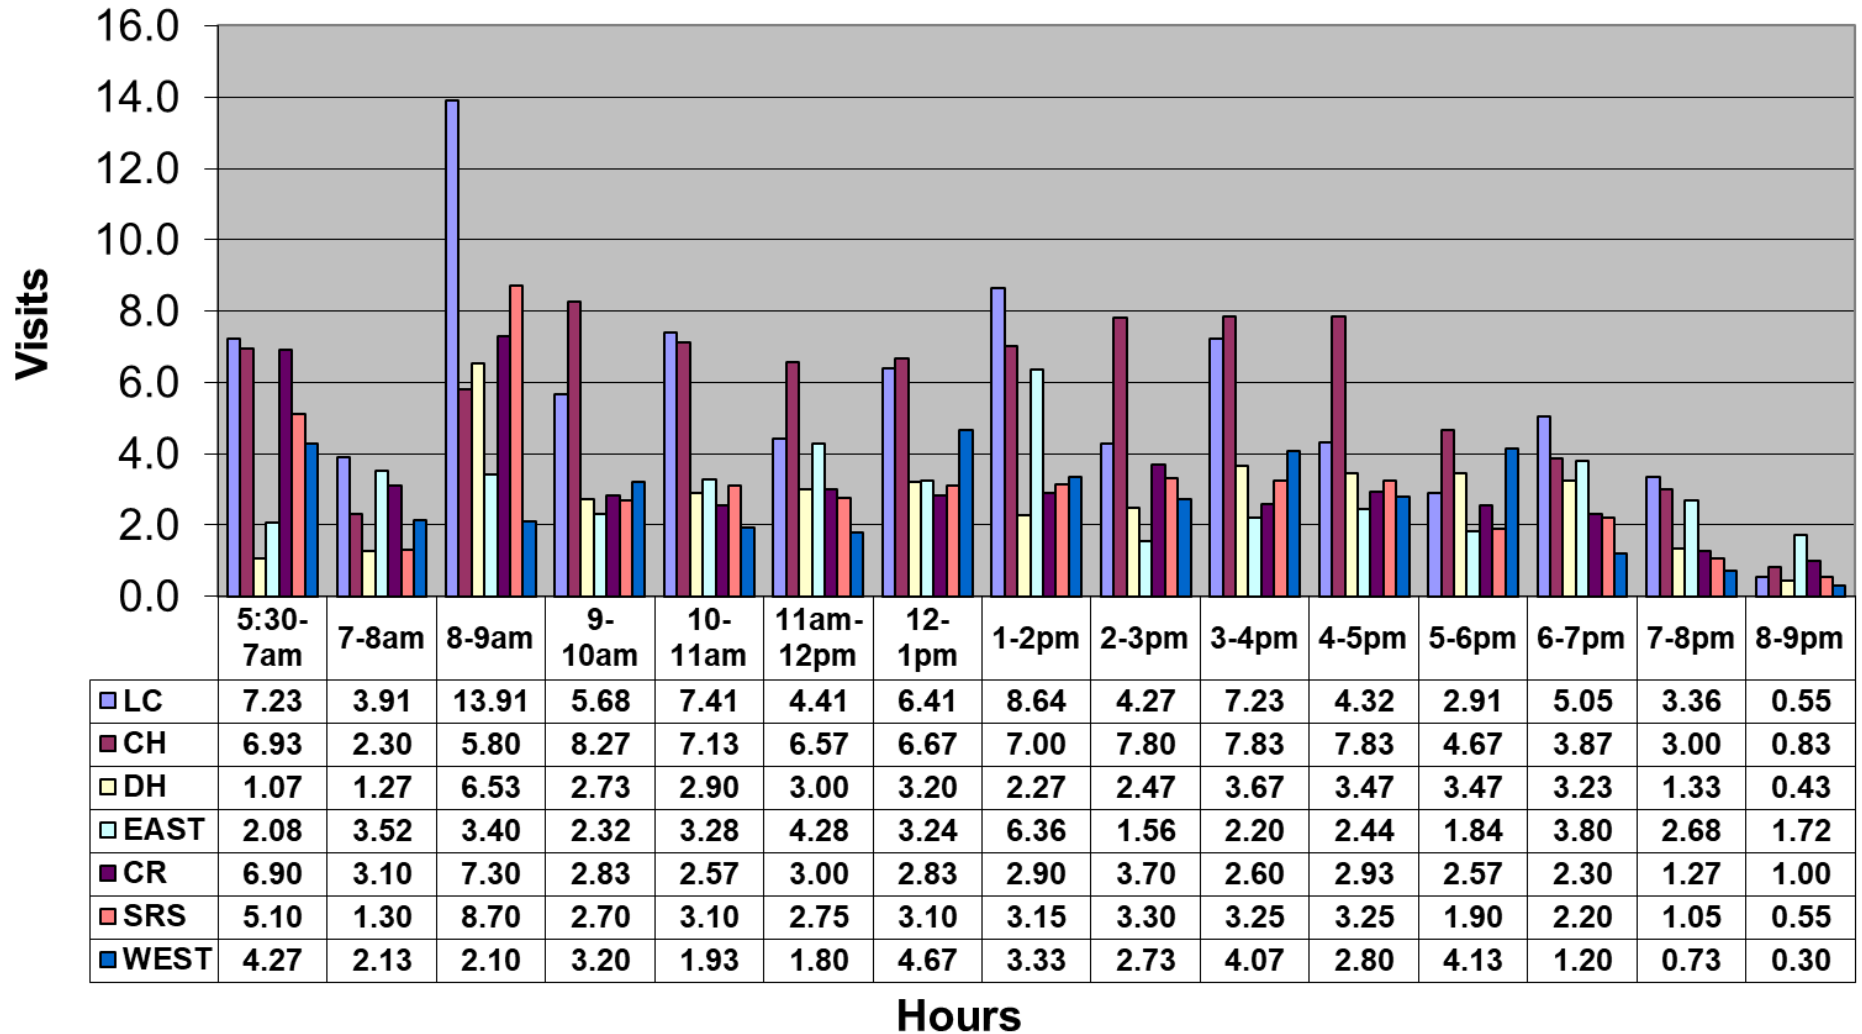

June 2019 - Pool Use by Hour - Major Centers

	LC	CH	DH	EC	CR	SRS	WEST
Total Visits	1876	2595	1231	1118	1434	908	1182
Avg Daily	85	87	41	45	48	45	39
Avg Hourly	5.50	5.58	2.65	2.89	3.08	2.93	2.54

June 2019 - Satellite Centers - Pool Use by Hour

Visits By Hour

	ABN	ABS	CP1	CP2	CV	MV
Total Visits	965	1133	1116	1229	833	1051
Avg Visits Per Day	32.17	37.77	37.20	40.97	27.77	35.03
Avg Visits Per Hour	2.08	2.44	2.40	2.64	1.79	2.26