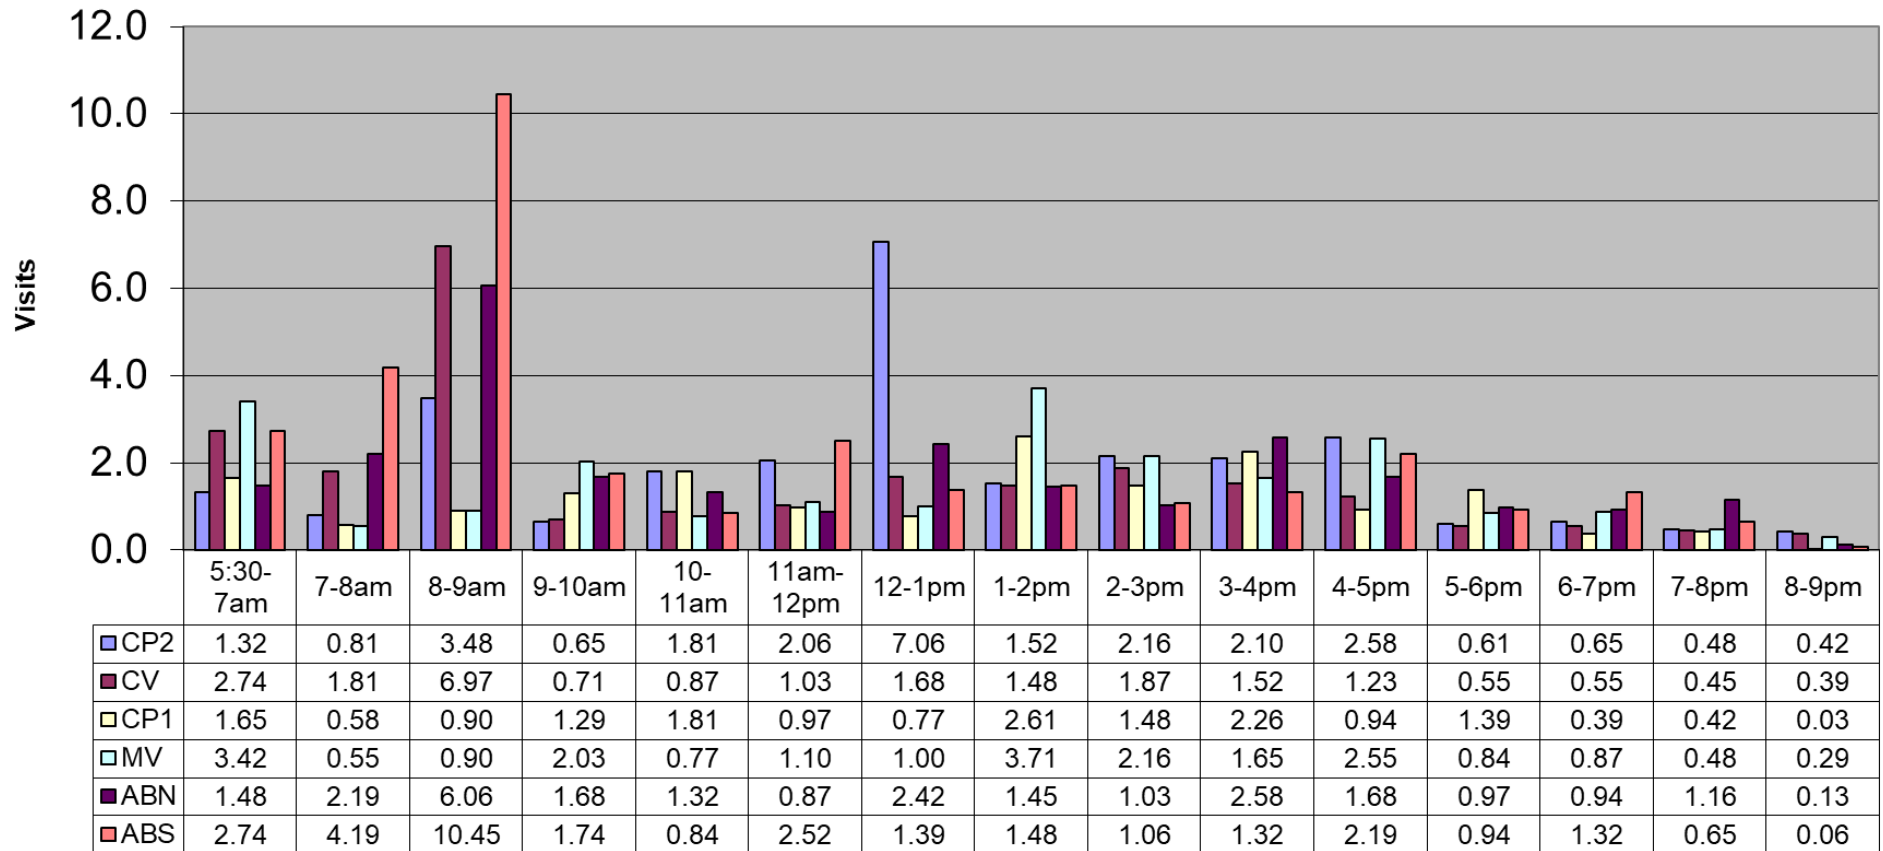

May 2019 - Pool Use by Hour - Major Centers

	LC	CH	DH	EC	CR	SRS	WEST
Total Visits	2392	1930	1192	739	1256	1487	844
Avg Daily	77	62	38	24	41	48	27
Avg Hourly	4.98	4.02	2.48	1.54	2.61	3.09	1.76

May 2019 - Satellite Centers - Pool Use by Hour

Visits By Hour

	ABN	ABS	CP1	CP2	CV	MV
Total Visits	805	1020	542	859	739	692
Avg Visits Per Day	25.97	32.90	17.48	27.71	23.84	22.32
Avg Visits Per Hour	1.68	2.12	1.13	1.79	1.54	1.44