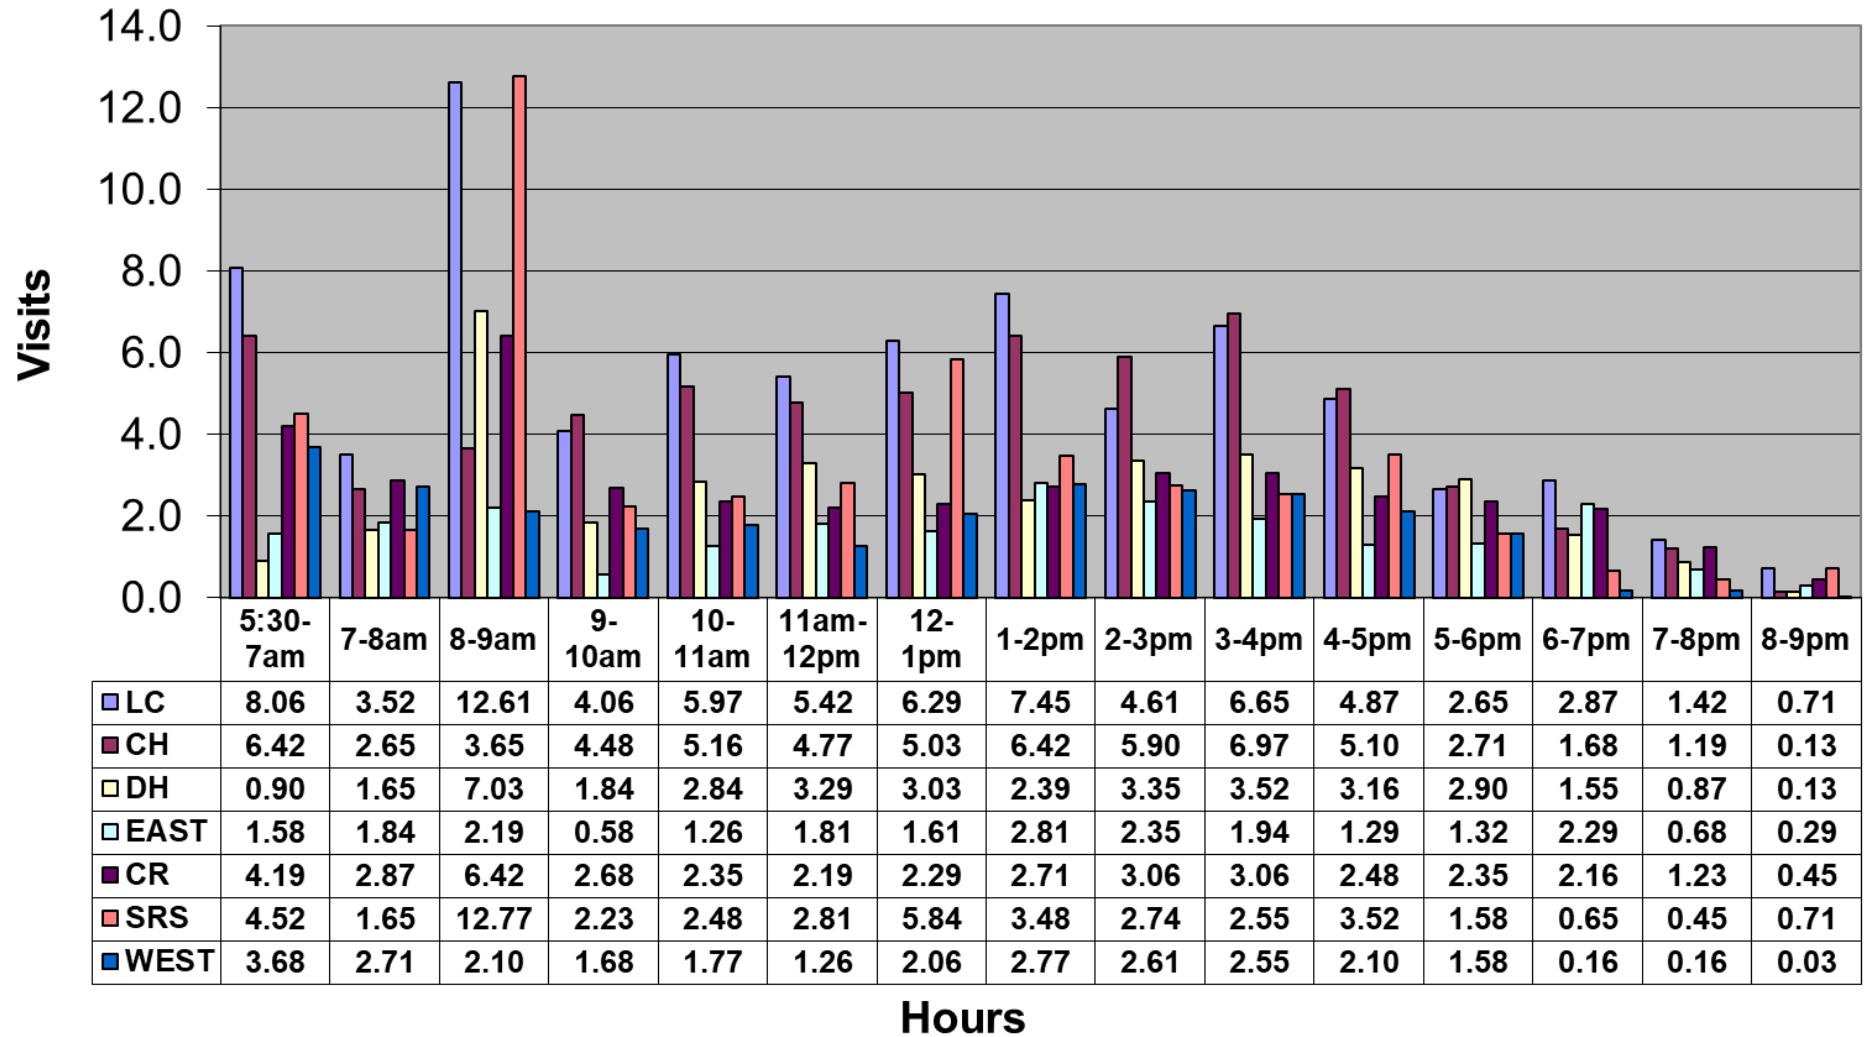

May 2019 - Pool Use by Hour - Major Centers

	LC	CH	DH	EC	CR	SRS	WEST
Total Visits	2392	1930	1192	739	1256	1487	844
Avg Daily	77	62	38	24	41	48	27
Avg Hourly	4.98	4.02	2.48	1.54	2.61	3.09	1.76

May 2019 - Satellite Centers - Pool Use by Hour

Visits By Hour

	ABN	ABS	CP1	CP2	CV	MV
Total Visits	805	1020	542	859	739	692
Avg Visits Per Day	25.97	32.90	17.48	27.71	23.84	22.32
Avg Visits Per Hour	1.68	2.12	1.13	1.79	1.54	1.44