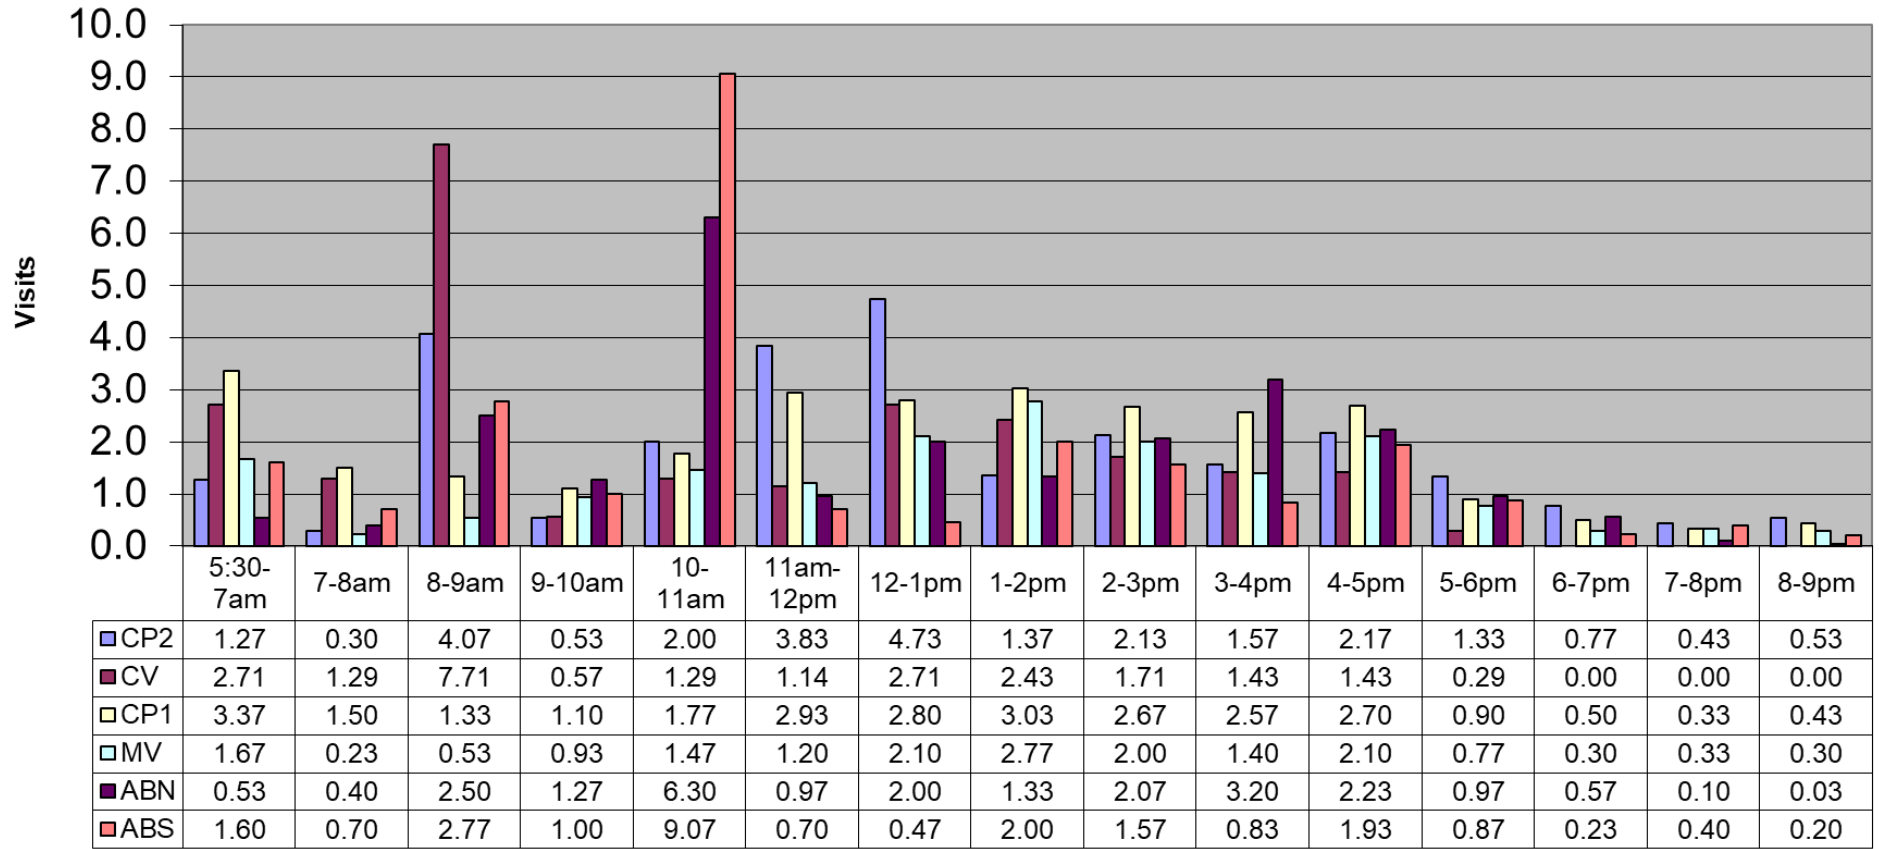

November 2019 - Pool Use by Hour - Major Centers

	LC	CH	DH	EC	CR	SRS	WEST
Total Visits	2019	1745	1431	831	2030	1408	962
Avg Daily	67	58	48	28	68	47	32
Avg Hourly	4.34	3.75	3.08	1.79	4.37	3.03	2.07

November 2019 - Satellite Centers - Pool Use by Hour

Visits By Hour

	ABN	ABS	CP1	CP2	CV	MV
Total Visits	734	730	838	811	173	543
Avg Visits Per Day	24.47	24.33	27.93	27.03	24.71	18.10
Avg Visits Per Hour	1.58	1.57	1.80	1.74	1.59	1.17