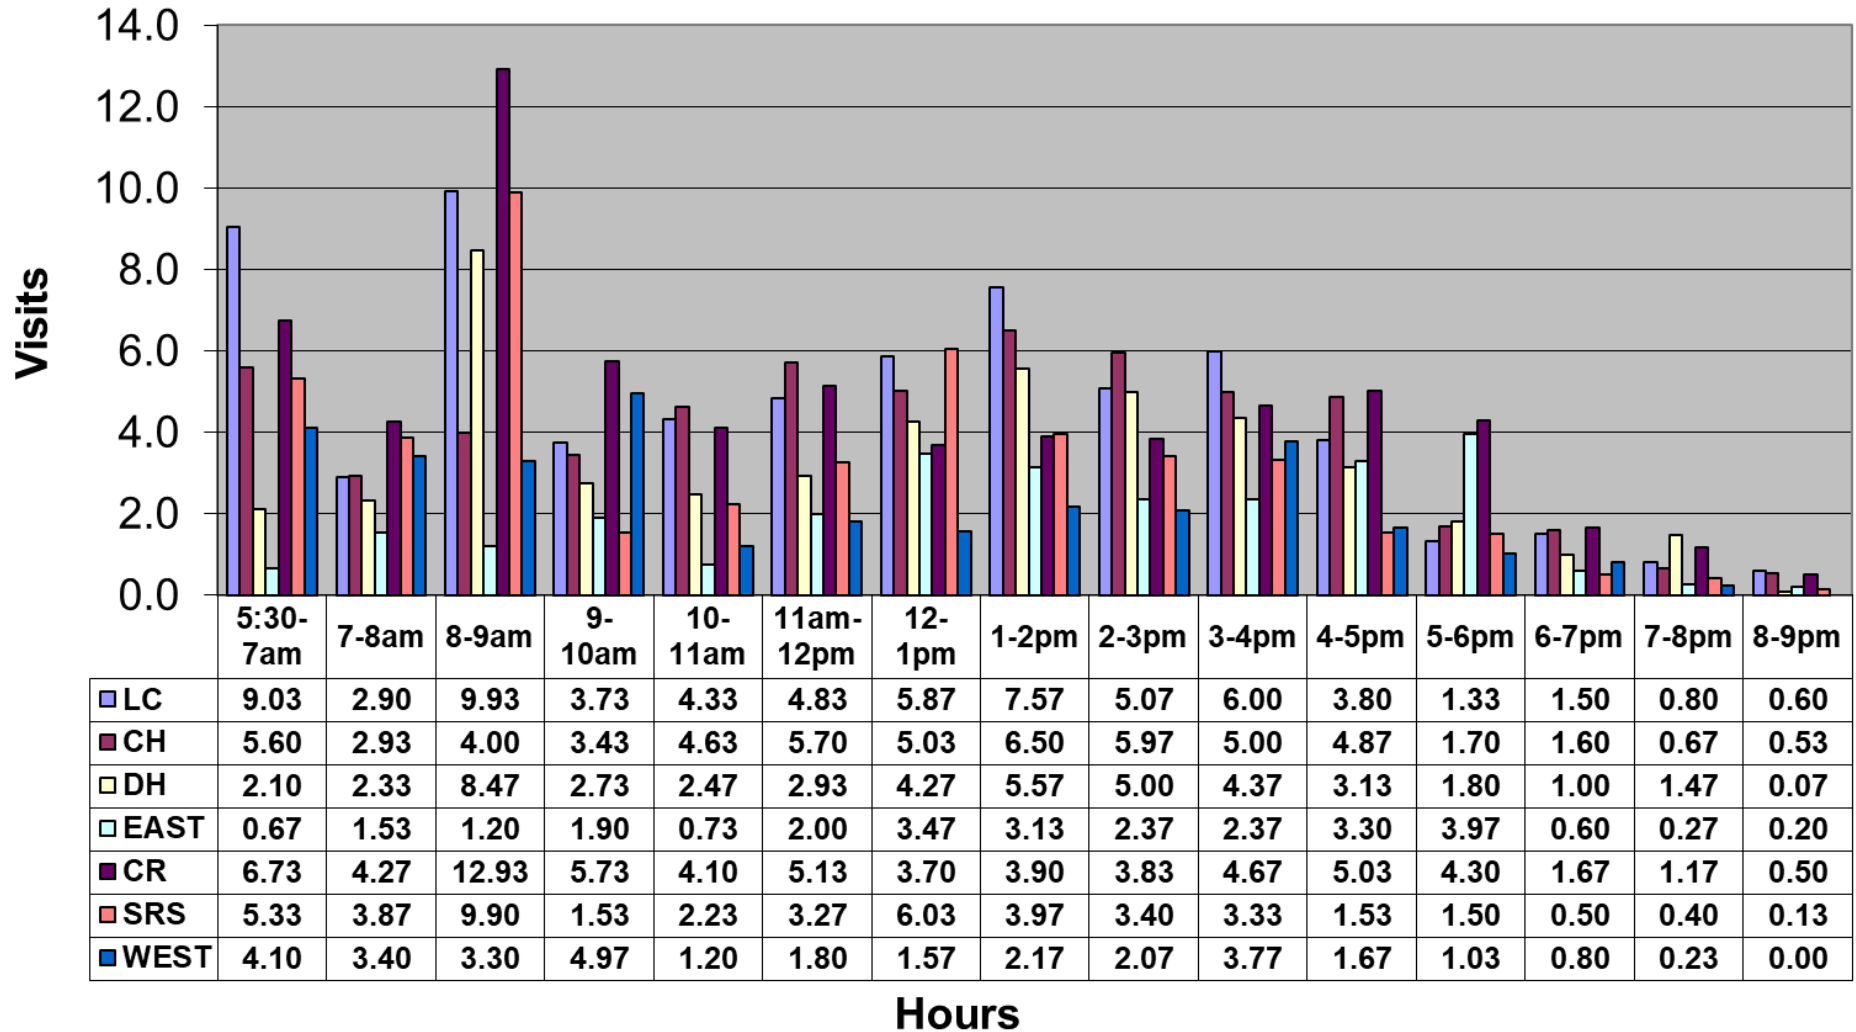

November 2019 - Pool Use by Hour - Major Centers

	LC	CH	DH	EC	CR	SRS	WEST
Total Visits	2019	1745	1431	831	2030	1408	962
Avg Daily	67	58	48	28	68	47	32
Avg Hourly	4.34	3.75	3.08	1.79	4.37	3.03	2.07

November 2019 - Satellite Centers - Pool Use by Hour

Visits By Hour

	ABN	ABS	CP1	CP2	CV	MV
Total Visits	734	730	838	811	173	543
Avg Visits Per Day	24.47	24.33	27.93	27.03	24.71	18.10
Avg Visits Per Hour	1.58	1.57	1.80	1.74	1.59	1.17