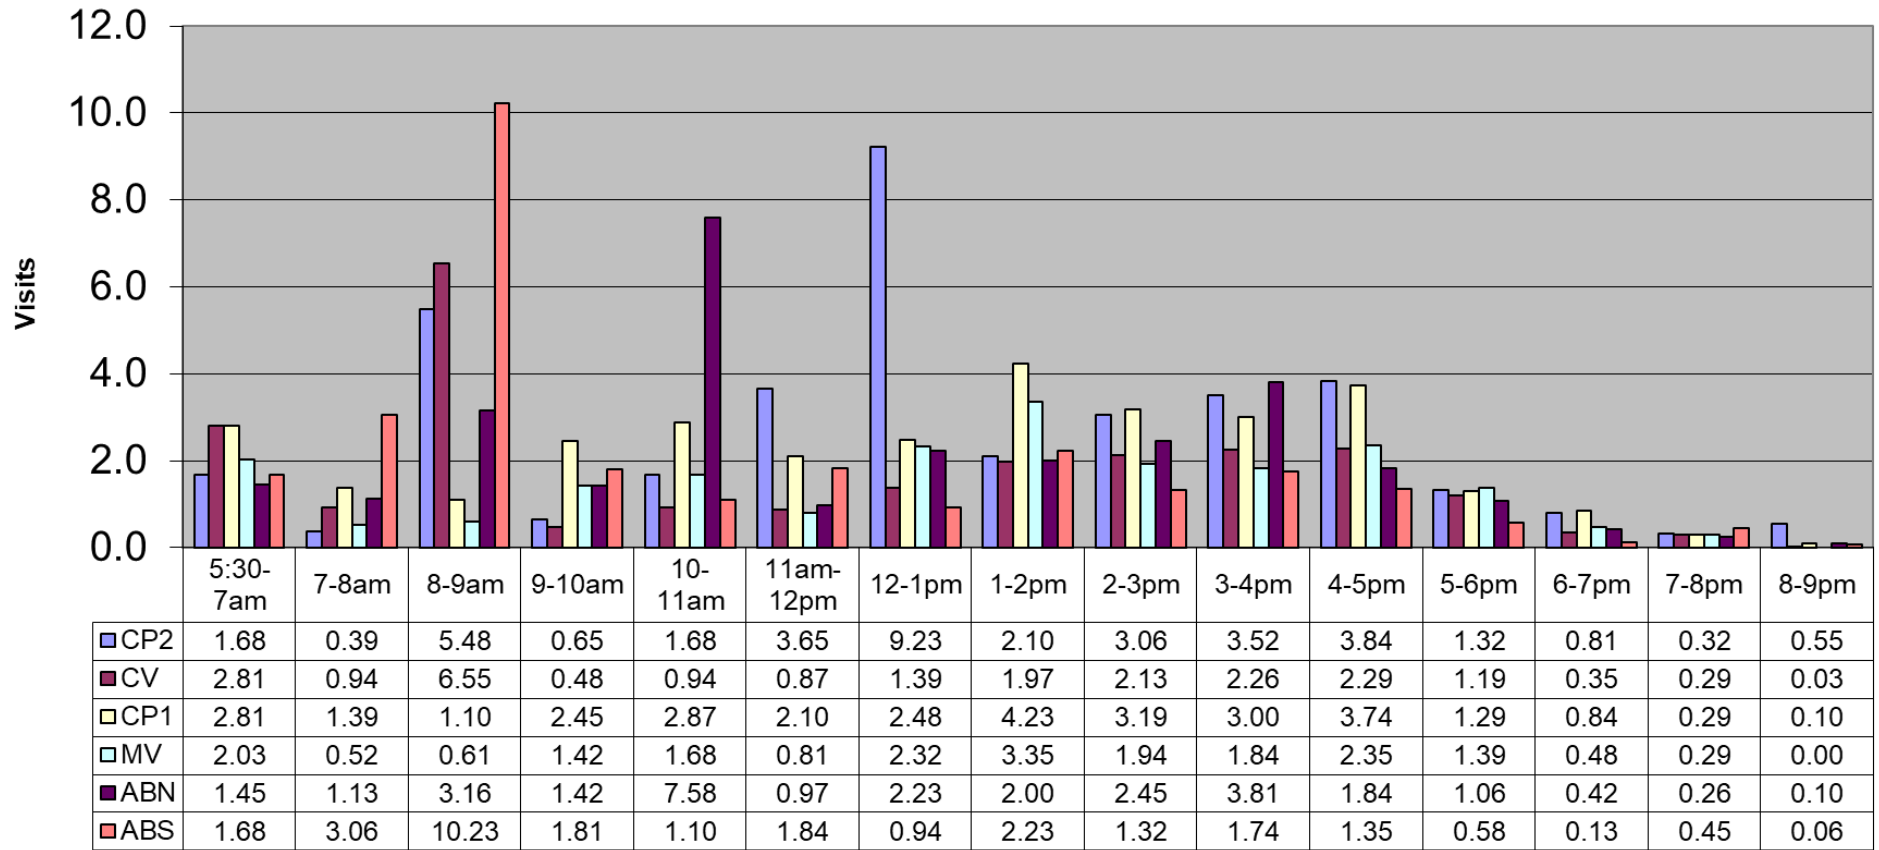

October 2019 - Pool Use by Hour - Major Centers

	LC	CH	DH	EC	CR	SRS	WEST
Total Visits	2480	2120	1516	838	1754	1509	923
Avg Daily	80	68	49	27	57	49	30
Avg Hourly	5.16	4.41	3.16	1.74	3.65	3.14	1.92

October 2019 - Satellite Centers - Pool Use by Hour

Visits By Hour

	ABN	ABS	CP1	CP2	CV	MV
Total Visits	926	884	988	1186	759	652
Avg Visits Per Day	29.87	28.52	31.87	38.26	24.48	21.03
Avg Visits Per Hour	1.93	1.84	2.06	2.47	1.58	1.36