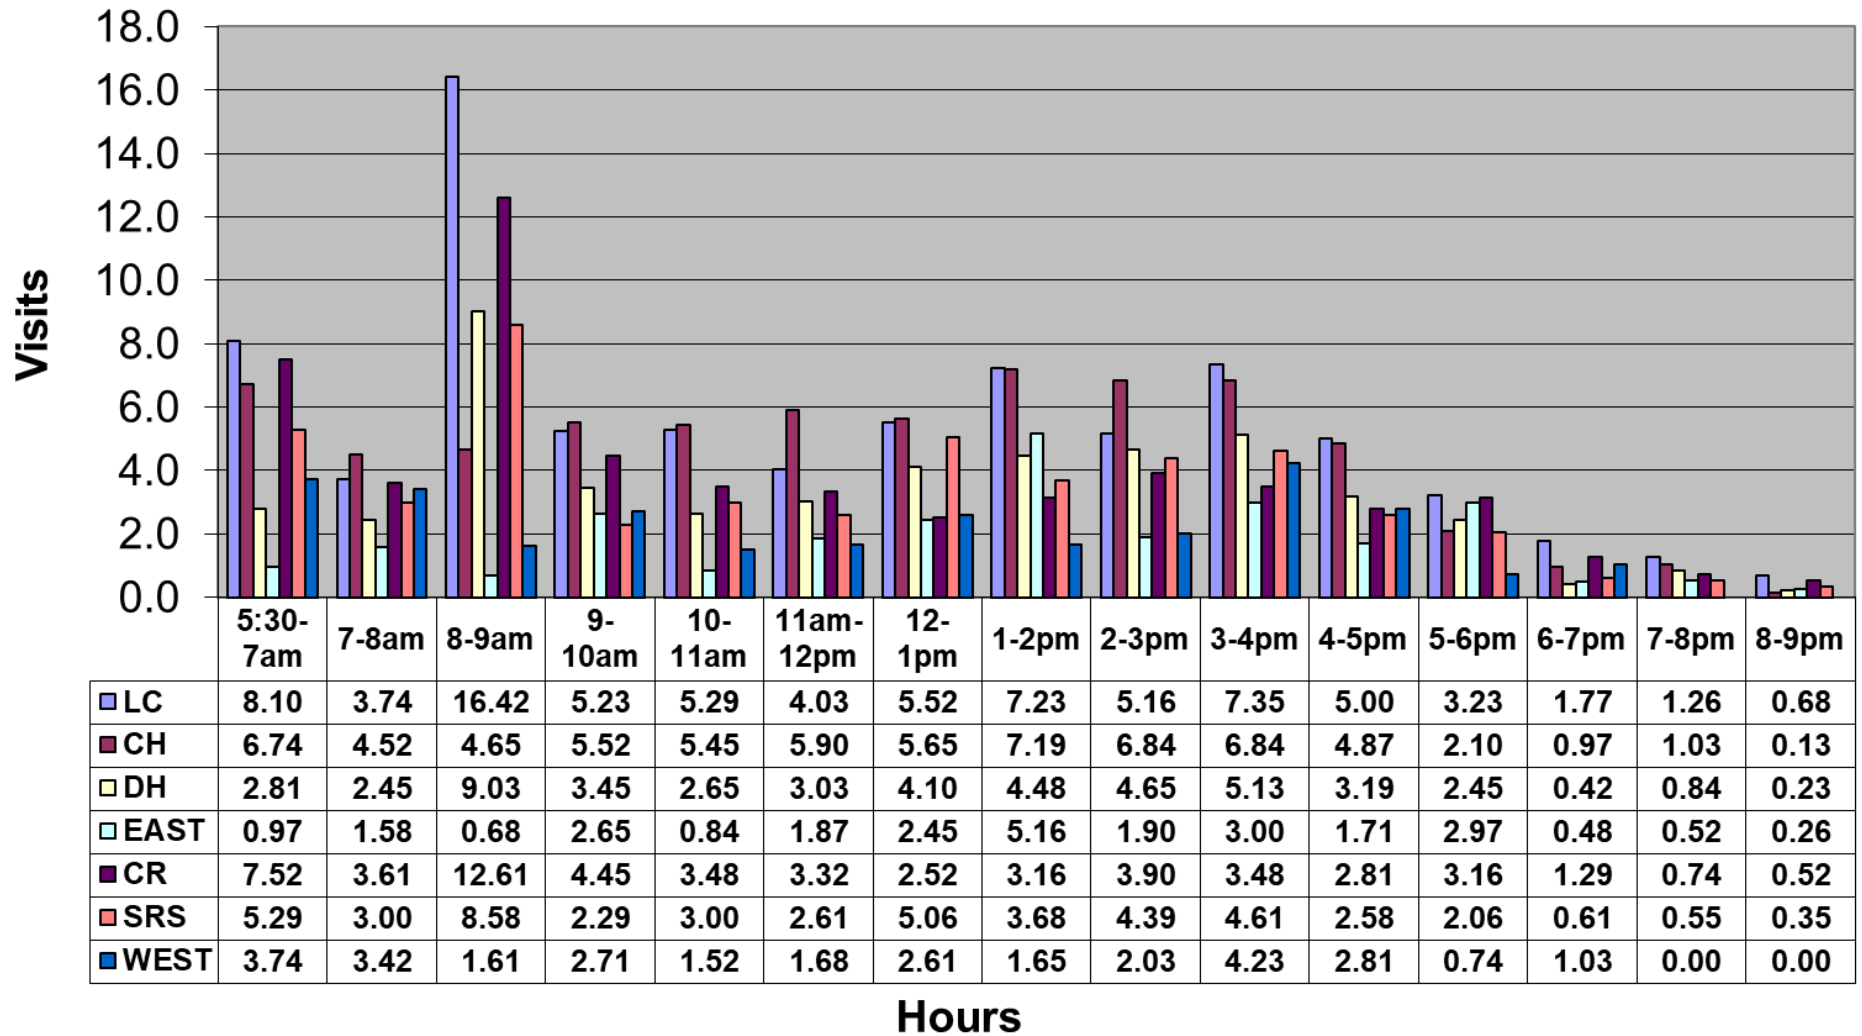

October 2019 - Pool Use by Hour - Major Centers

	LC	CH	DH	EC	CR	SRS	WEST
Total Visits	2480	2120	1516	838	1754	1509	923
Avg Daily	80	68	49	27	57	49	30
Avg Hourly	5.16	4.41	3.16	1.74	3.65	3.14	1.92

October 2019 - Satellite Centers - Pool Use by Hour

Visits By Hour

	ABN	ABS	CP1	CP2	CV	MV
Total Visits	926	884	988	1186	759	652
Avg Visits Per Day	29.87	28.52	31.87	38.26	24.48	21.03
Avg Visits Per Hour	1.93	1.84	2.06	2.47	1.58	1.36