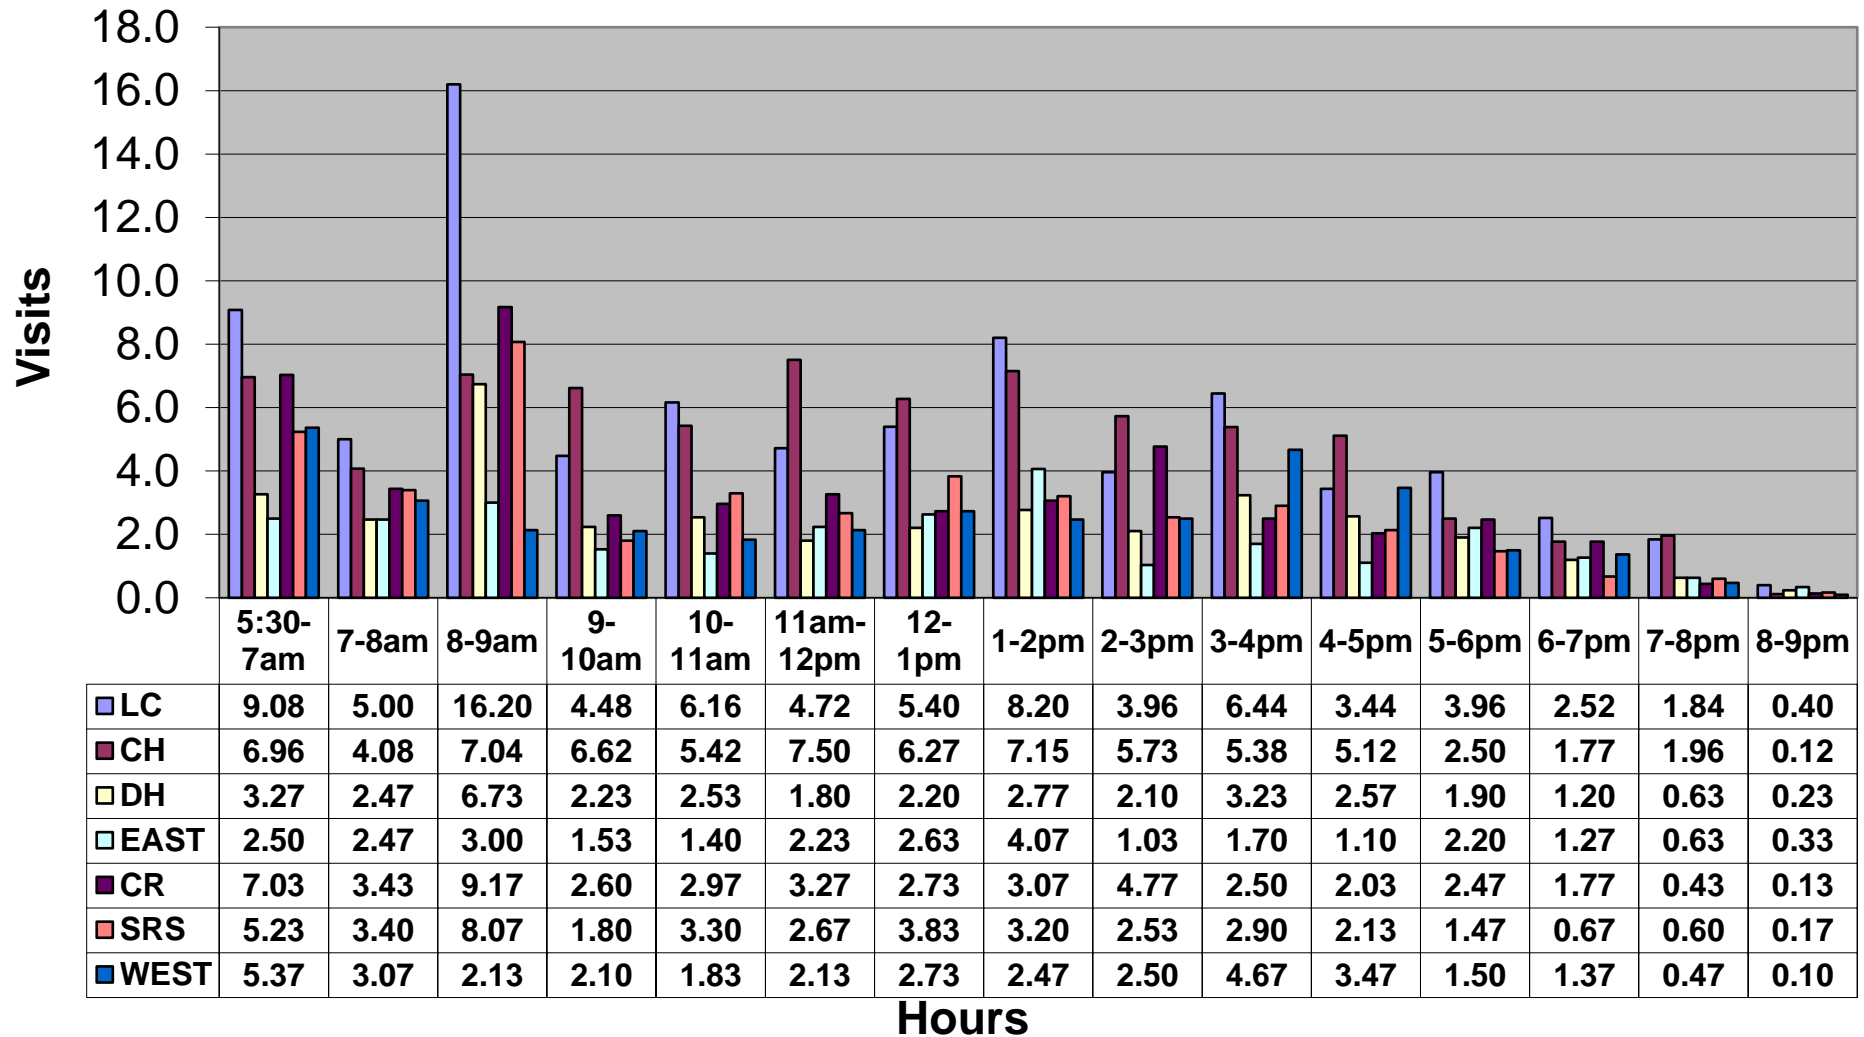

# September 2019 - Pool Use by Hour - Major Centers

	LC	CH	DH	EC	CR	SRS	WEST
<b>Total Visits</b>	2045	1914	1076	843	1451	1259	1077
<b>Avg Daily</b>	82	74	36	28	48	42	36
<b>Avg Hourly</b>	5.28	4.75	2.31	1.81	3.12	2.71	2.32

### September 2019 - Satellite Centers - Pool Use by Hour

### Visits By Hour

	ABN	ABS	CP1	CP2	CV	MV
Total Visits	949	854	986	1255	409	683
Avg Visits Per Day	31.63	28.47	32.87	41.83	15.73	22.77
Avg Visits Per Hour	2.04	1.84	2.12	2.70	1.01	1.47