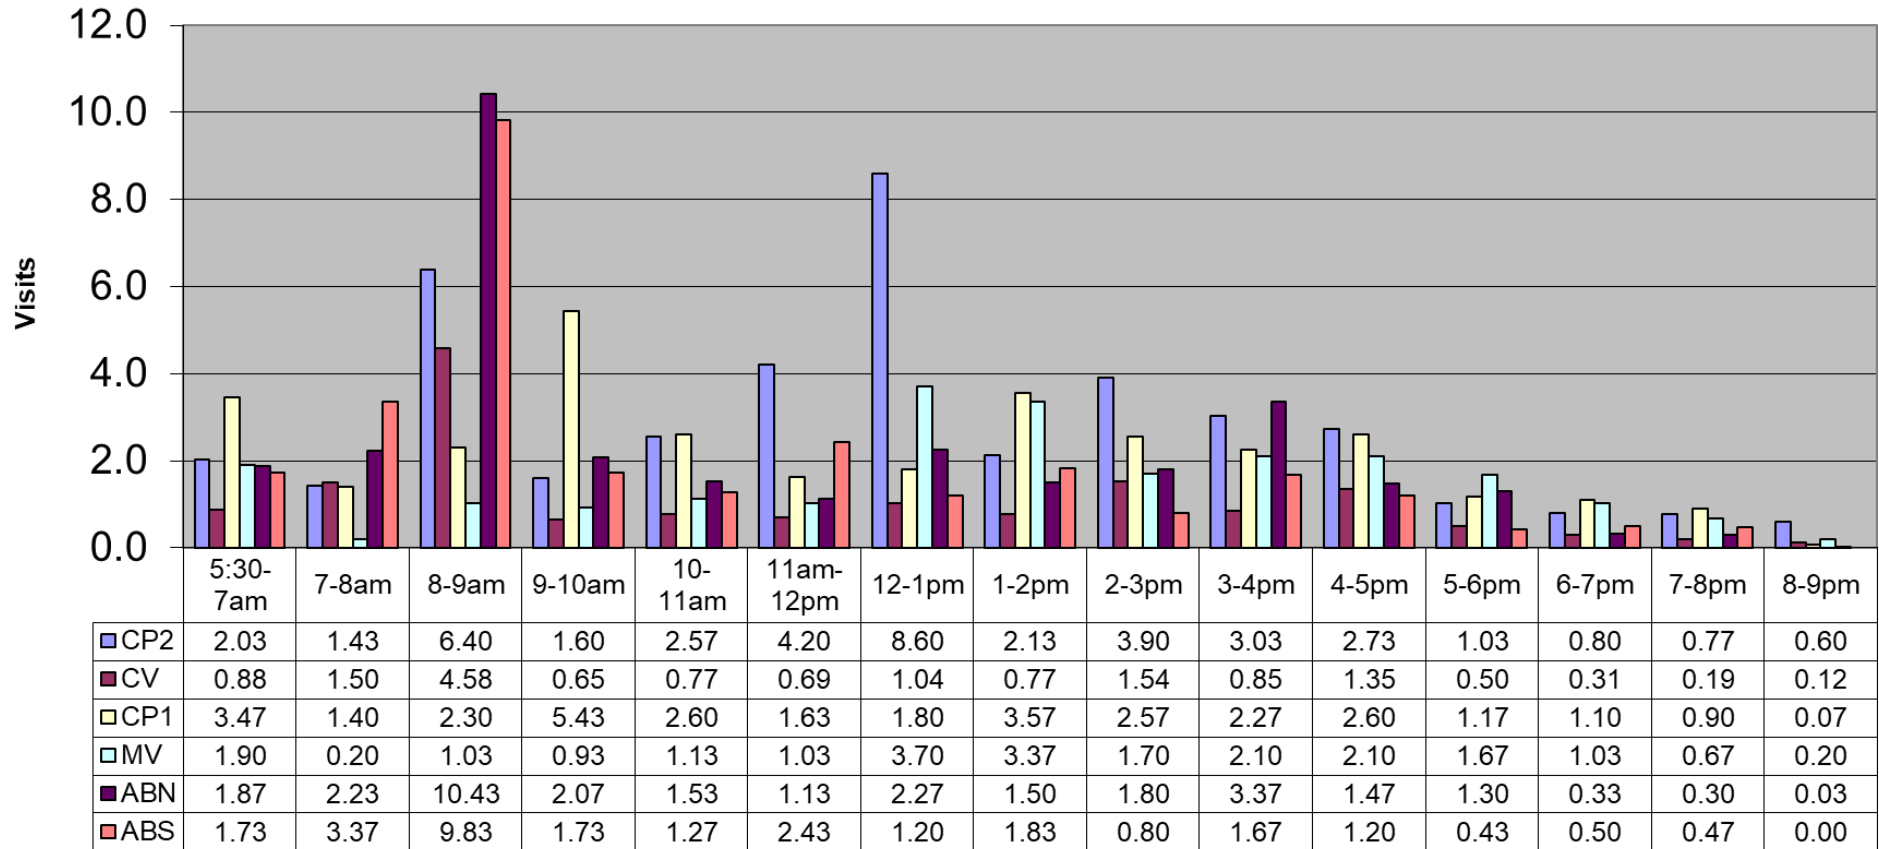

# September 2019 - Pool Use by Hour - Major Centers

	LC	CH	DH	EC	CR	SRS	WEST
<b>Total Visits</b>	2045	1914	1076	843	1451	1259	1077
<b>Avg Daily</b>	82	74	36	28	48	42	36
<b>Avg Hourly</b>	5.28	4.75	2.31	1.81	3.12	2.71	2.32

### September 2019 - Satellite Centers - Pool Use by Hour

### Visits By Hour

	ABN	ABS	CP1	CP2	CV	MV
Total Visits	949	854	986	1255	409	683
Avg Visits Per Day	31.63	28.47	32.87	41.83	15.73	22.77
Avg Visits Per Hour	2.04	1.84	2.12	2.70	1.01	1.47