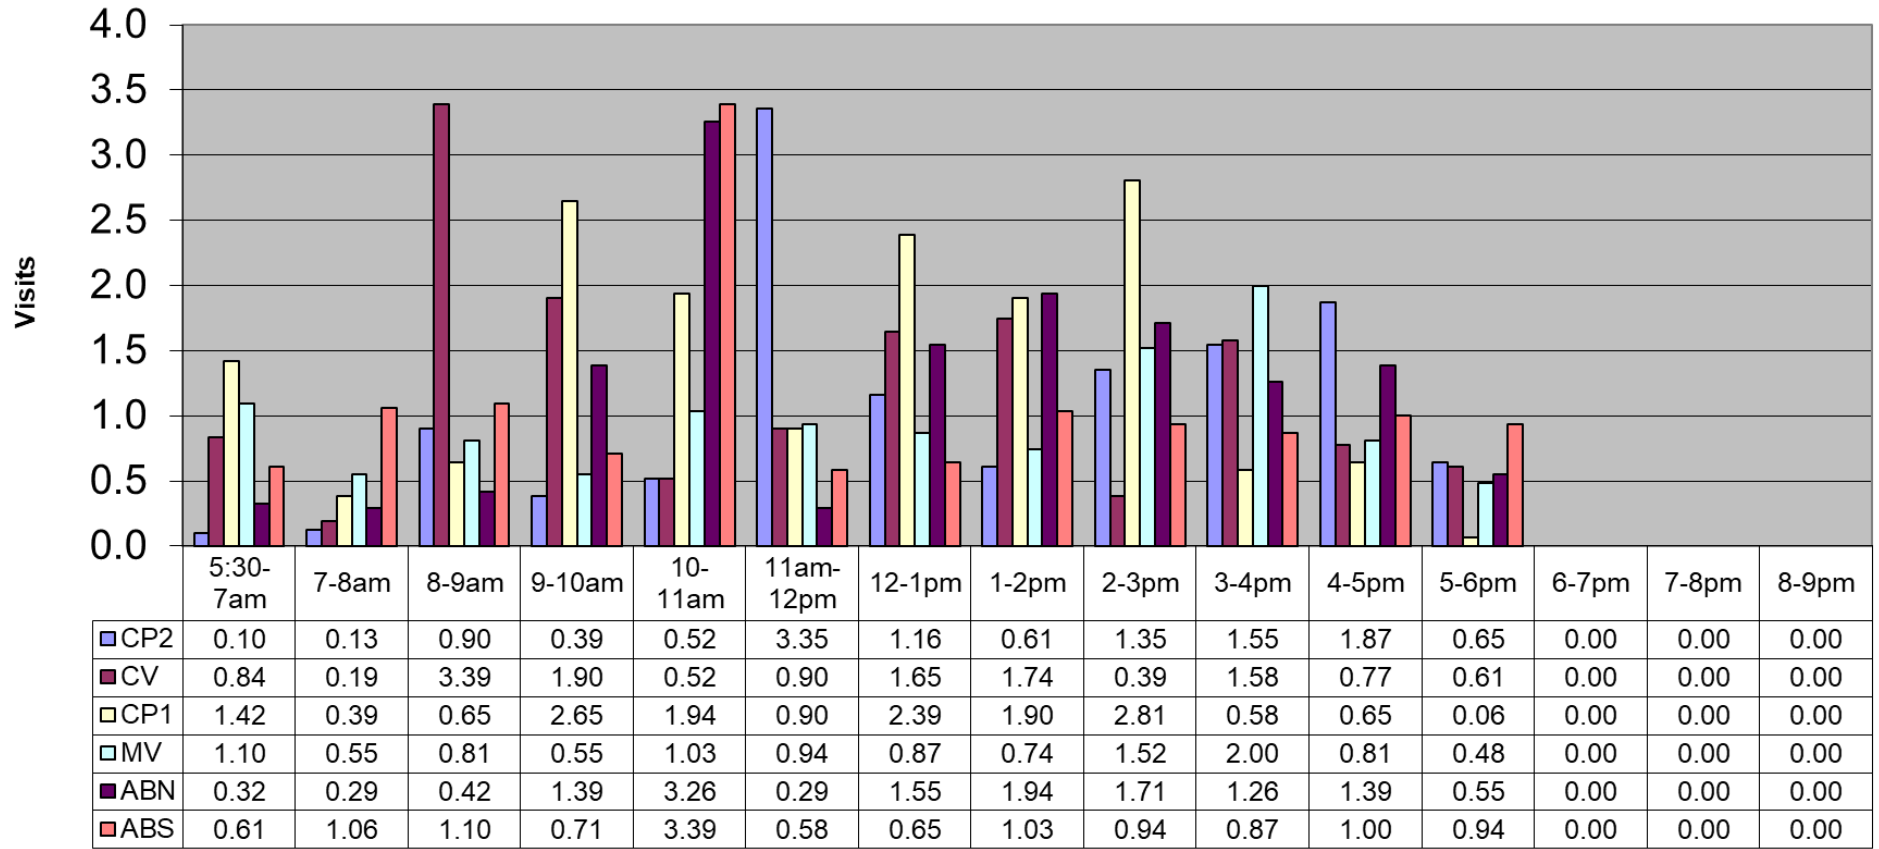

## December 2020 - Pool Use by Hour - Major Centers

	LC	CH	DH	EC	CR	SRS	WEST
<b>Total Visits</b>	926	980	813	0	1367	628	727
<b>Avg Daily</b>	30	32	26	0	44	20	23
<b>Avg Hourly</b>	2.21	2.53	2.10	0.00	3.27	1.62	1.88

### December 2020 - Satellite Centers - Pool Use by Hour

### Visits By Hour

	ABN	ABS	CP1	CP2	CV	MV
Total Visits	445	399	506	390	449	353
Avg Visits Per Day	14.35	12.87	16.32	12.58	14.48	11.39
Avg Visits Per Hour	1.15	1.03	1.31	1.01	1.16	0.91