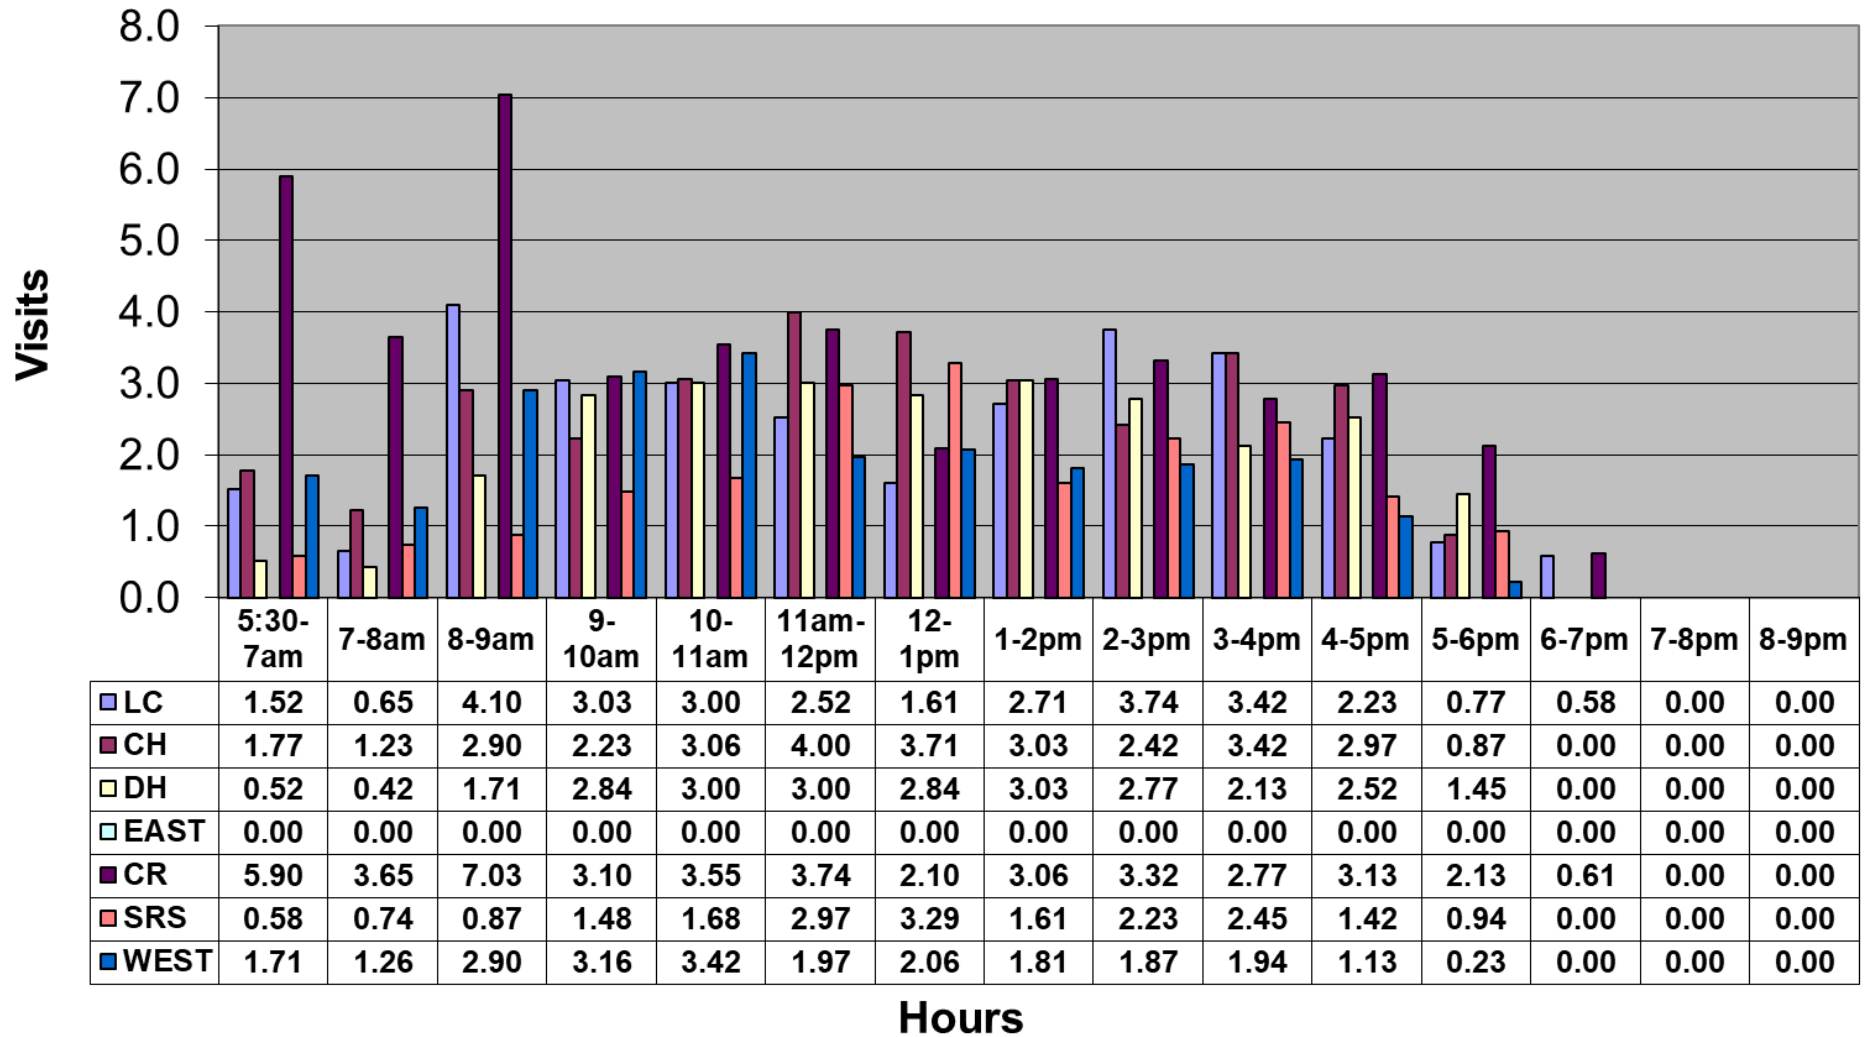

## December 2020 - Pool Use by Hour - Major Centers

	LC	CH	DH	EC	CR	SRS	WEST
<b>Total Visits</b>	926	980	813	0	1367	628	727
<b>Avg Daily</b>	30	32	26	0	44	20	23
<b>Avg Hourly</b>	2.21	2.53	2.10	0.00	3.27	1.62	1.88

### December 2020 - Satellite Centers - Pool Use by Hour

### Visits By Hour

	ABN	ABS	CP1	CP2	CV	MV
Total Visits	445	399	506	390	449	353
Avg Visits Per Day	14.35	12.87	16.32	12.58	14.48	11.39
Avg Visits Per Hour	1.15	1.03	1.31	1.01	1.16	0.91