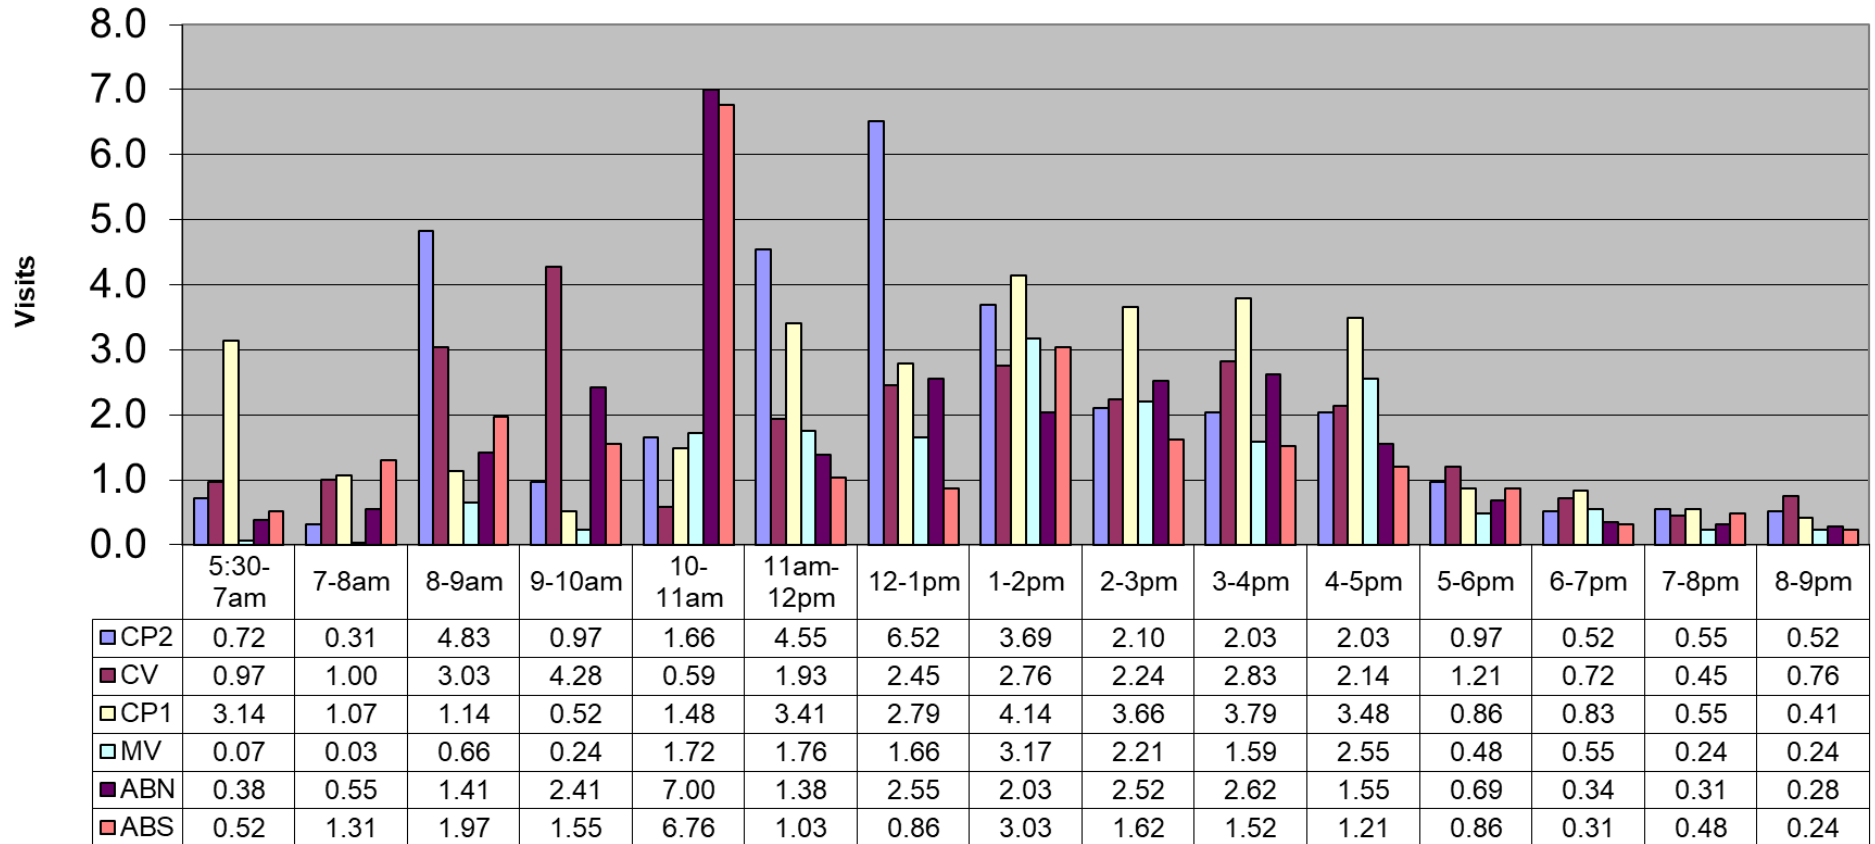

February 2020 - Pool Use by Hour - Major Centers

	LC	CH	DH	EC	CR	SRS	WEST
Total Visits	1952	1830	1577	864	2566	1774	962
Avg Daily	67	63	54	30	88	61	33
Avg Hourly	4.34	4.07	3.51	1.92	5.71	3.95	2.14

February 2020 - Satellite Centers - Pool Use by Hour

Visits By Hour

	ABN	ABS	CP1	CP2	CV	MV
Total Visits	755	675	907	927	793	498
Avg Visits Per Day	26.03	23.28	31.28	31.97	27.34	17.17
Avg Visits Per Hour	1.68	1.50	2.02	2.06	1.76	1.11