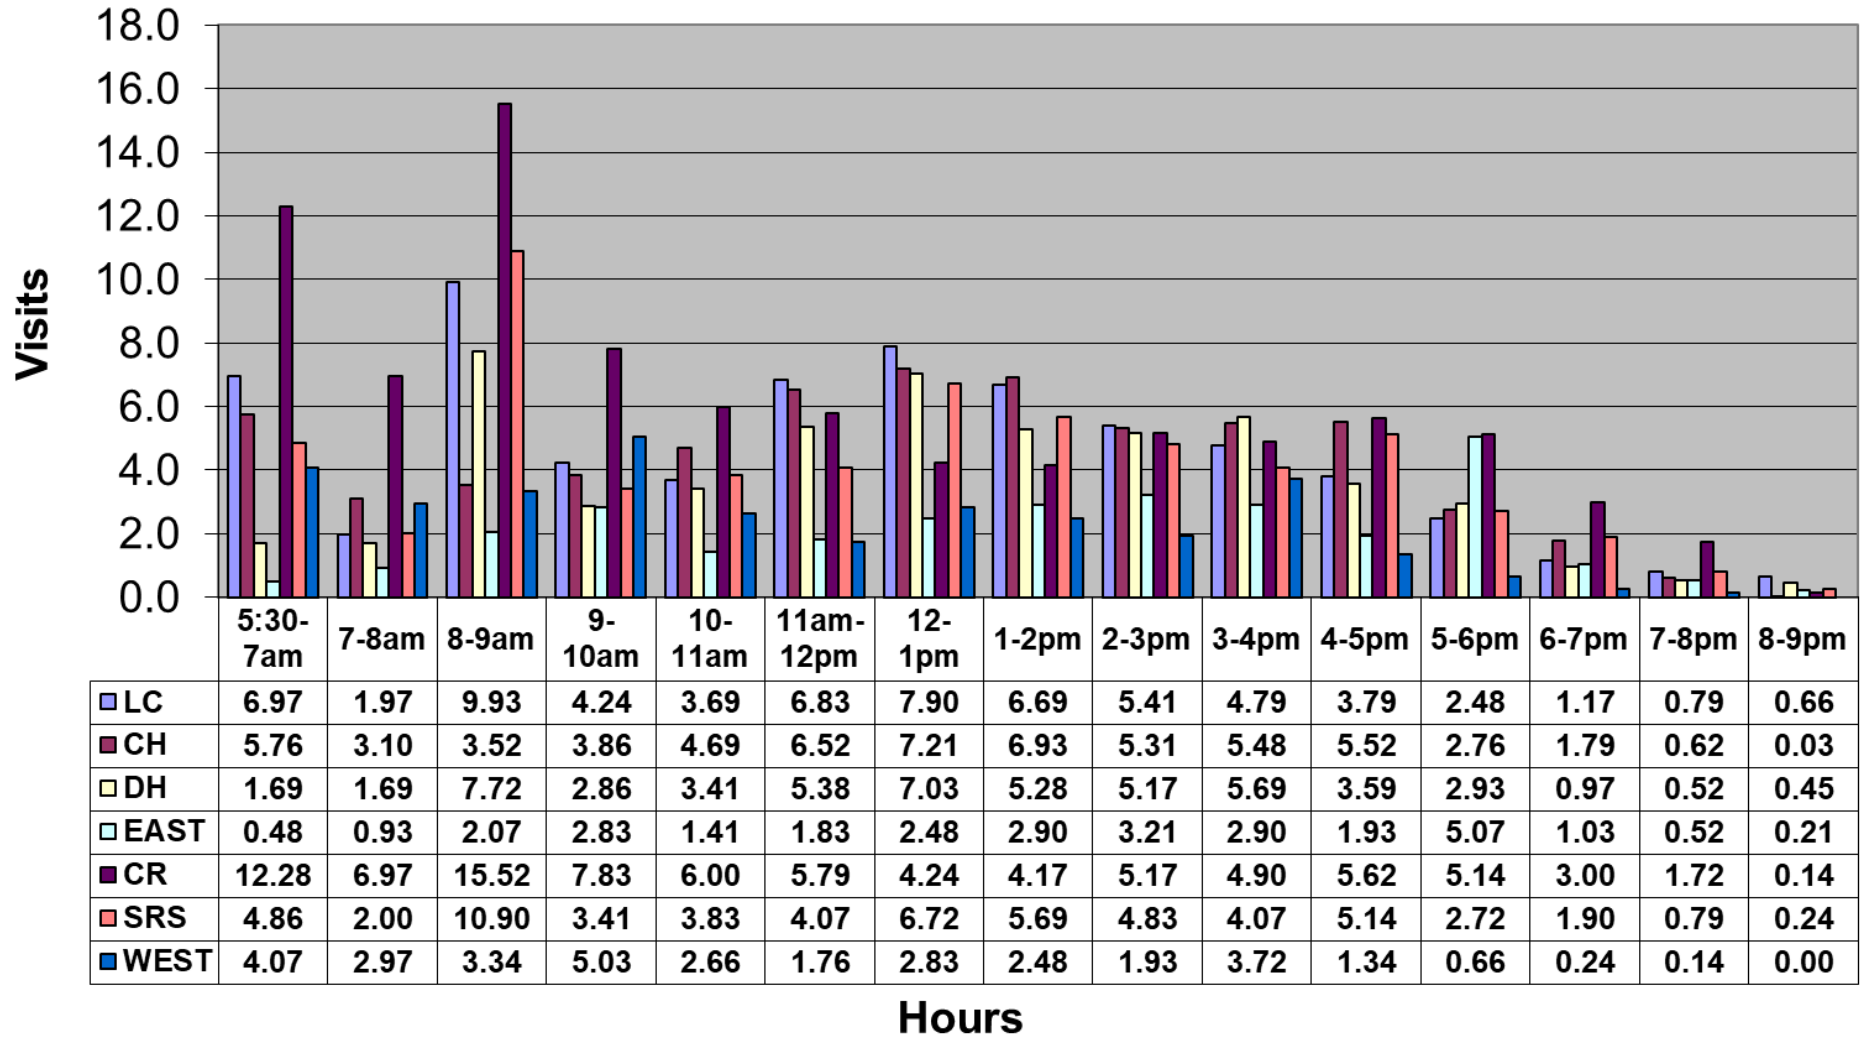

February 2020 - Pool Use by Hour - Major Centers

	LC	CH	DH	EC	CR	SRS	WEST
Total Visits	1952	1830	1577	864	2566	1774	962
Avg Daily	67	63	54	30	88	61	33
Avg Hourly	4.34	4.07	3.51	1.92	5.71	3.95	2.14

February 2020 - Satellite Centers - Pool Use by Hour

Visits By Hour

	ABN	ABS	CP1	CP2	CV	MV
Total Visits	755	675	907	927	793	498
Avg Visits Per Day	26.03	23.28	31.28	31.97	27.34	17.17
Avg Visits Per Hour	1.68	1.50	2.02	2.06	1.76	1.11