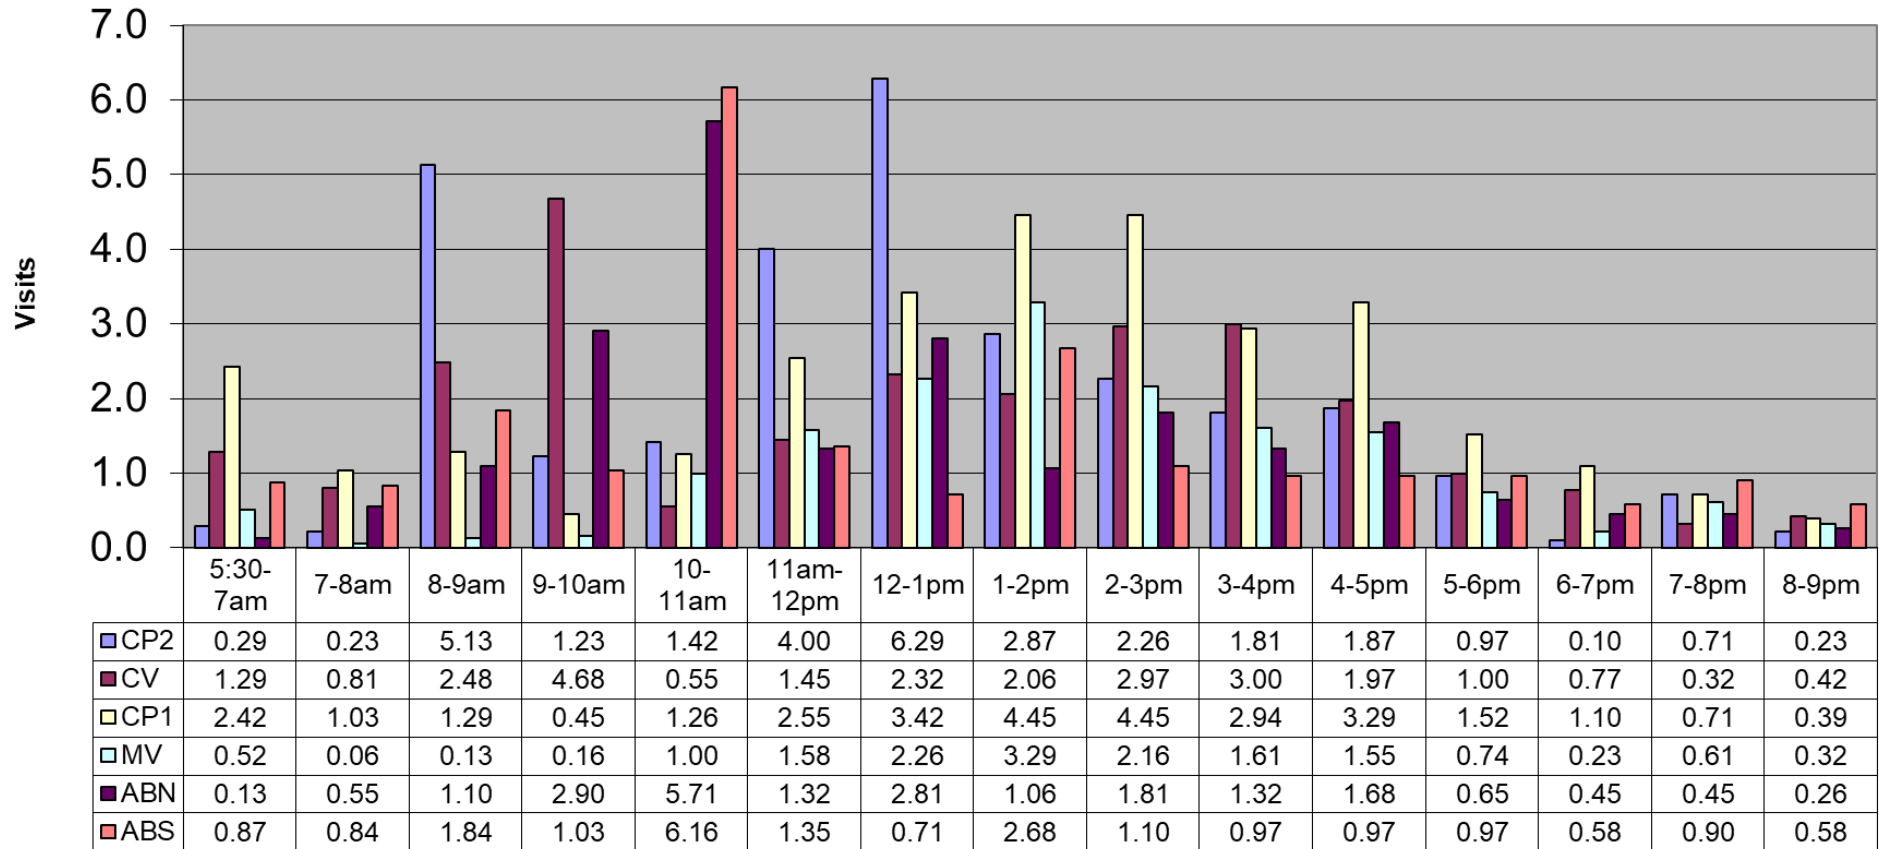

# January 2020 - Pool Use by Hour - Major Centers

	LC	CH	DH	EC	CR	SRS	WEST
<b>Total Visits</b>	1820	1746	1702	889	2688	1839	1059
<b>Avg Daily</b>	59	56	55	29	87	59	34
<b>Avg Hourly</b>	3.79	3.63	3.54	1.85	5.59	3.83	2.20

## January 2020 - Satellite Centers - Pool Use by Hour

### Visits By Hour

	ABN	ABS	CP1	CP2	CV	MV
Total Visits	688	668	969	911	809	503
Avg Visits Per Day	22.19	21.55	31.26	29.39	26.10	16.23
Avg Visits Per Hour	1.43	1.39	2.02	1.90	1.68	1.05