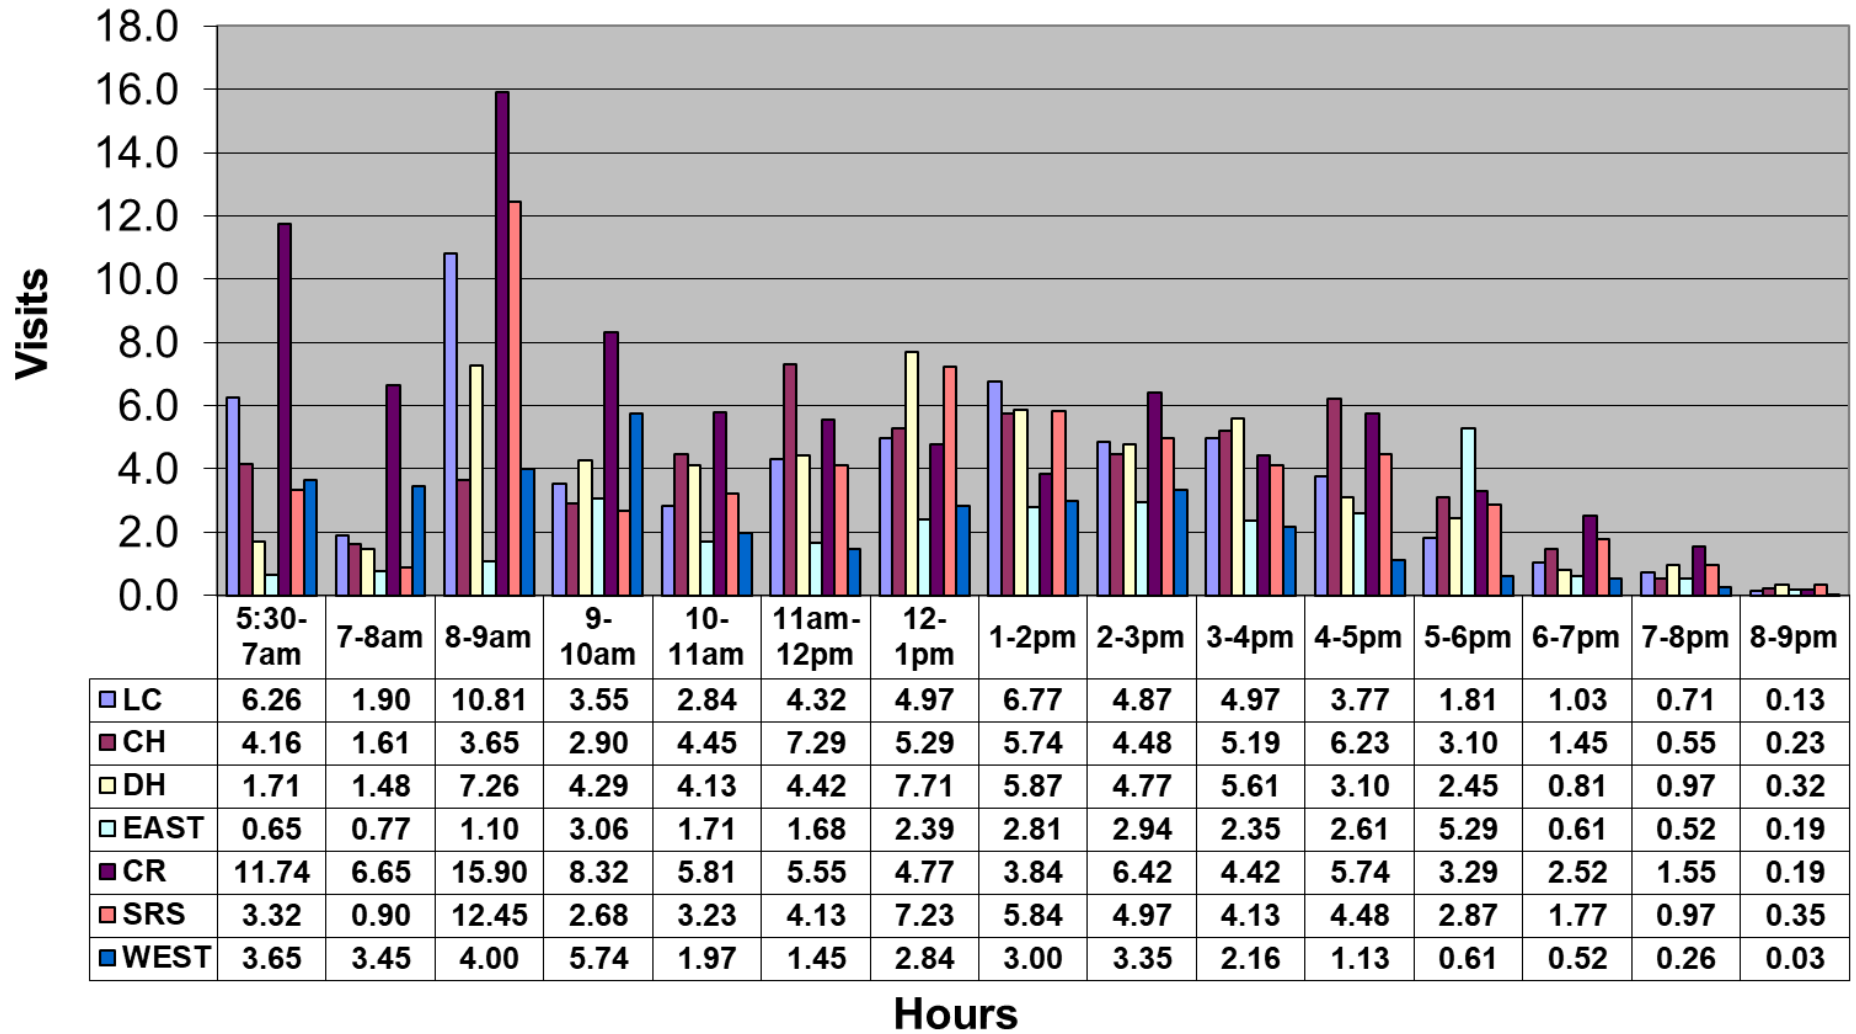

# January 2020 - Pool Use by Hour - Major Centers

	LC	CH	DH	EC	CR	SRS	WEST
<b>Total Visits</b>	1820	1746	1702	889	2688	1839	1059
<b>Avg Daily</b>	59	56	55	29	87	59	34
<b>Avg Hourly</b>	3.79	3.63	3.54	1.85	5.59	3.83	2.20

## January 2020 - Satellite Centers - Pool Use by Hour

### Visits By Hour

	ABN	ABS	CP1	CP2	CV	MV
Total Visits	688	668	969	911	809	503
Avg Visits Per Day	22.19	21.55	31.26	29.39	26.10	16.23
Avg Visits Per Hour	1.43	1.39	2.02	1.90	1.68	1.05