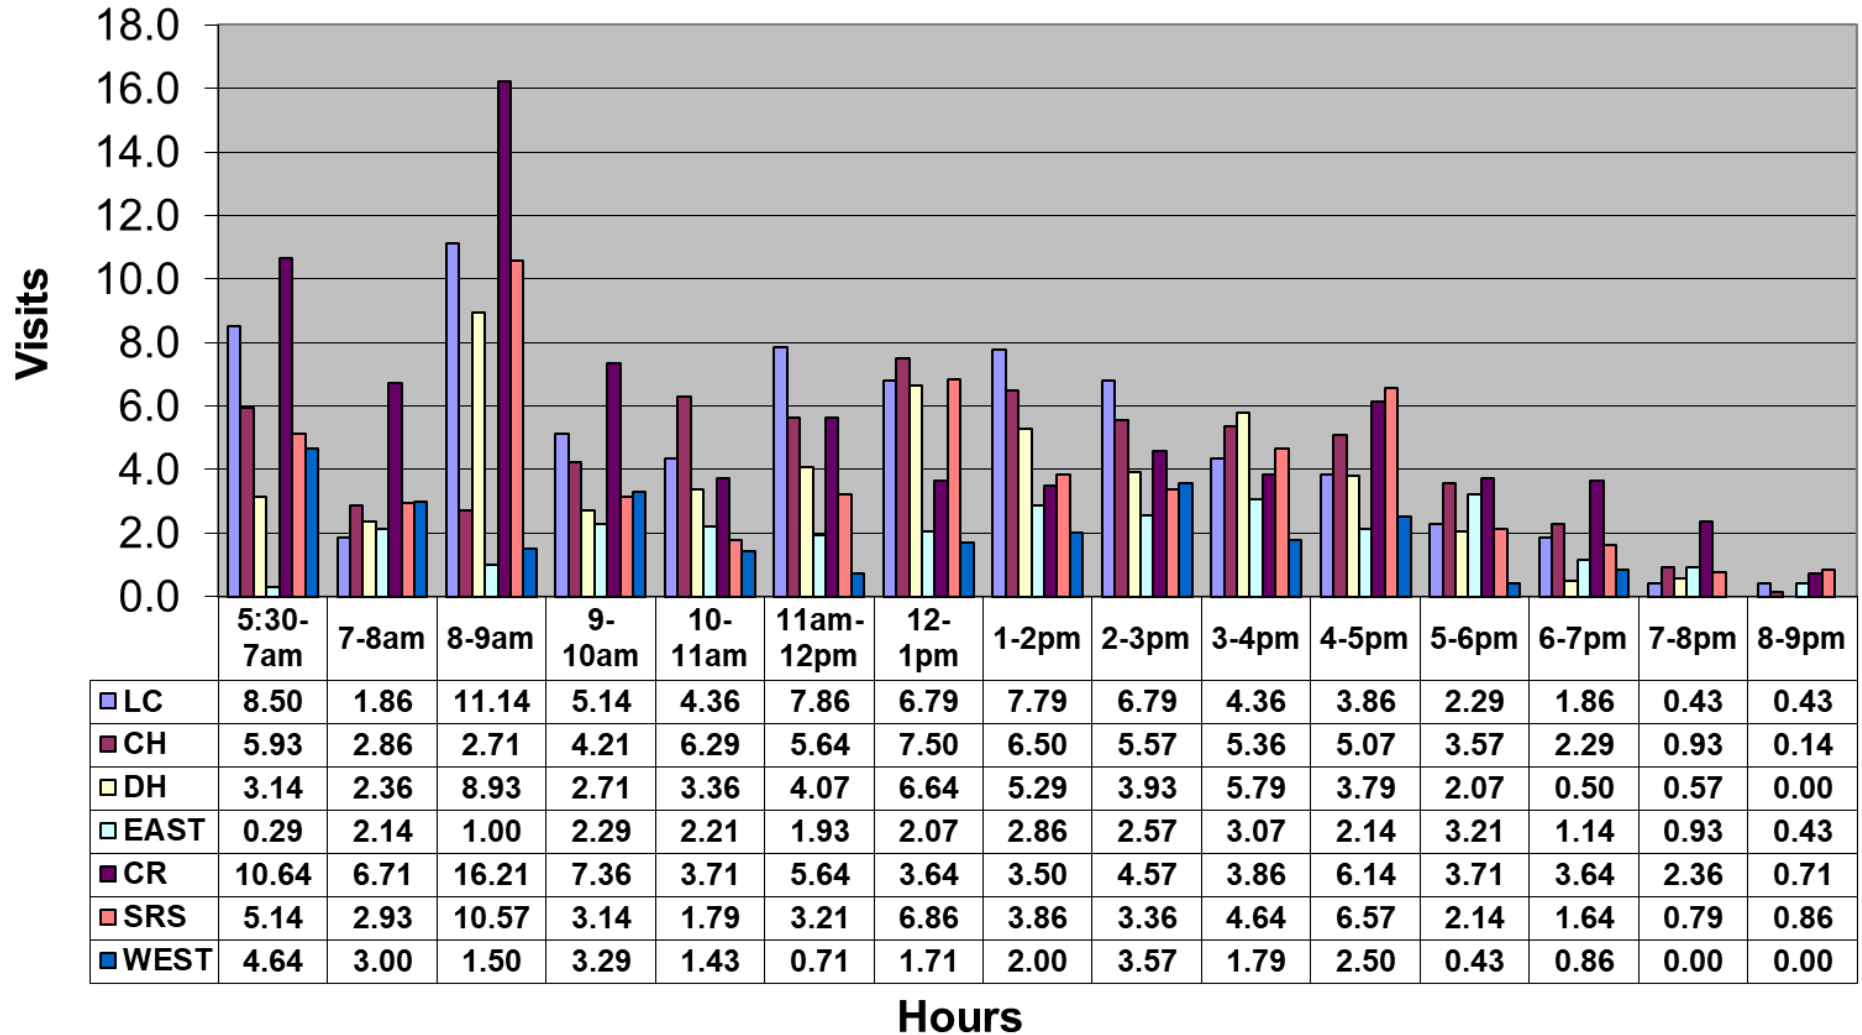

## March 2020 - Pool Use by Hour - Major Centers

	LC	CH	DH	EC	CR	SRS	WEST
<b>Total Visits</b>	1028	904	744	396	1154	805	384
<b>Avg Daily</b>	73	65	53	28	82	58	27
<b>Avg Hourly</b>	4.74	4.17	3.43	1.82	5.32	3.71	1.77

### March 2020 - Satellite Centers - Pool Use by Hour

### Visits By Hour

	ABN	ABS	CP1	CP2	CV	MV
Total Visits	366	398	446	411	390	268
Avg Visits Per Day	26.14	28.43	31.86	29.36	27.86	19.14
Avg Visits Per Hour	1.69	1.83	2.06	1.89	1.80	1.24