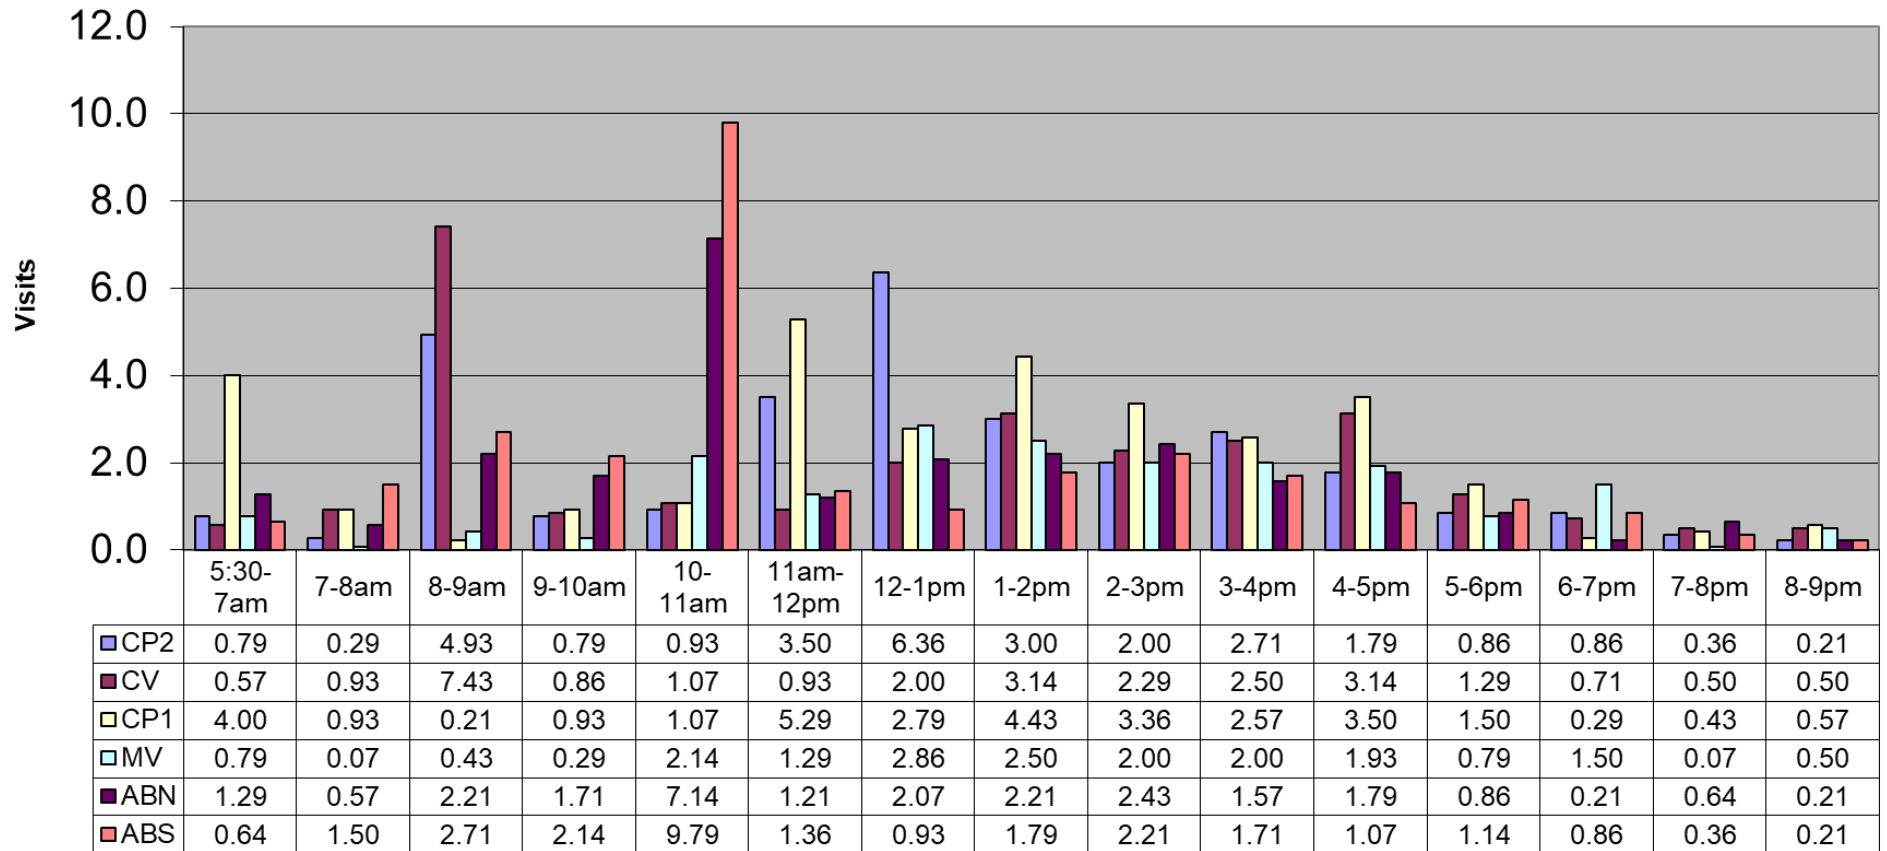

## March 2020 - Pool Use by Hour - Major Centers

	LC	CH	DH	EC	CR	SRS	WEST
<b>Total Visits</b>	1028	904	744	396	1154	805	384
<b>Avg Daily</b>	73	65	53	28	82	58	27
<b>Avg Hourly</b>	4.74	4.17	3.43	1.82	5.32	3.71	1.77

### March 2020 - Satellite Centers - Pool Use by Hour

### Visits By Hour

	ABN	ABS	CP1	CP2	CV	MV
Total Visits	366	398	446	411	390	268
Avg Visits Per Day	26.14	28.43	31.86	29.36	27.86	19.14
Avg Visits Per Hour	1.69	1.83	2.06	1.89	1.80	1.24