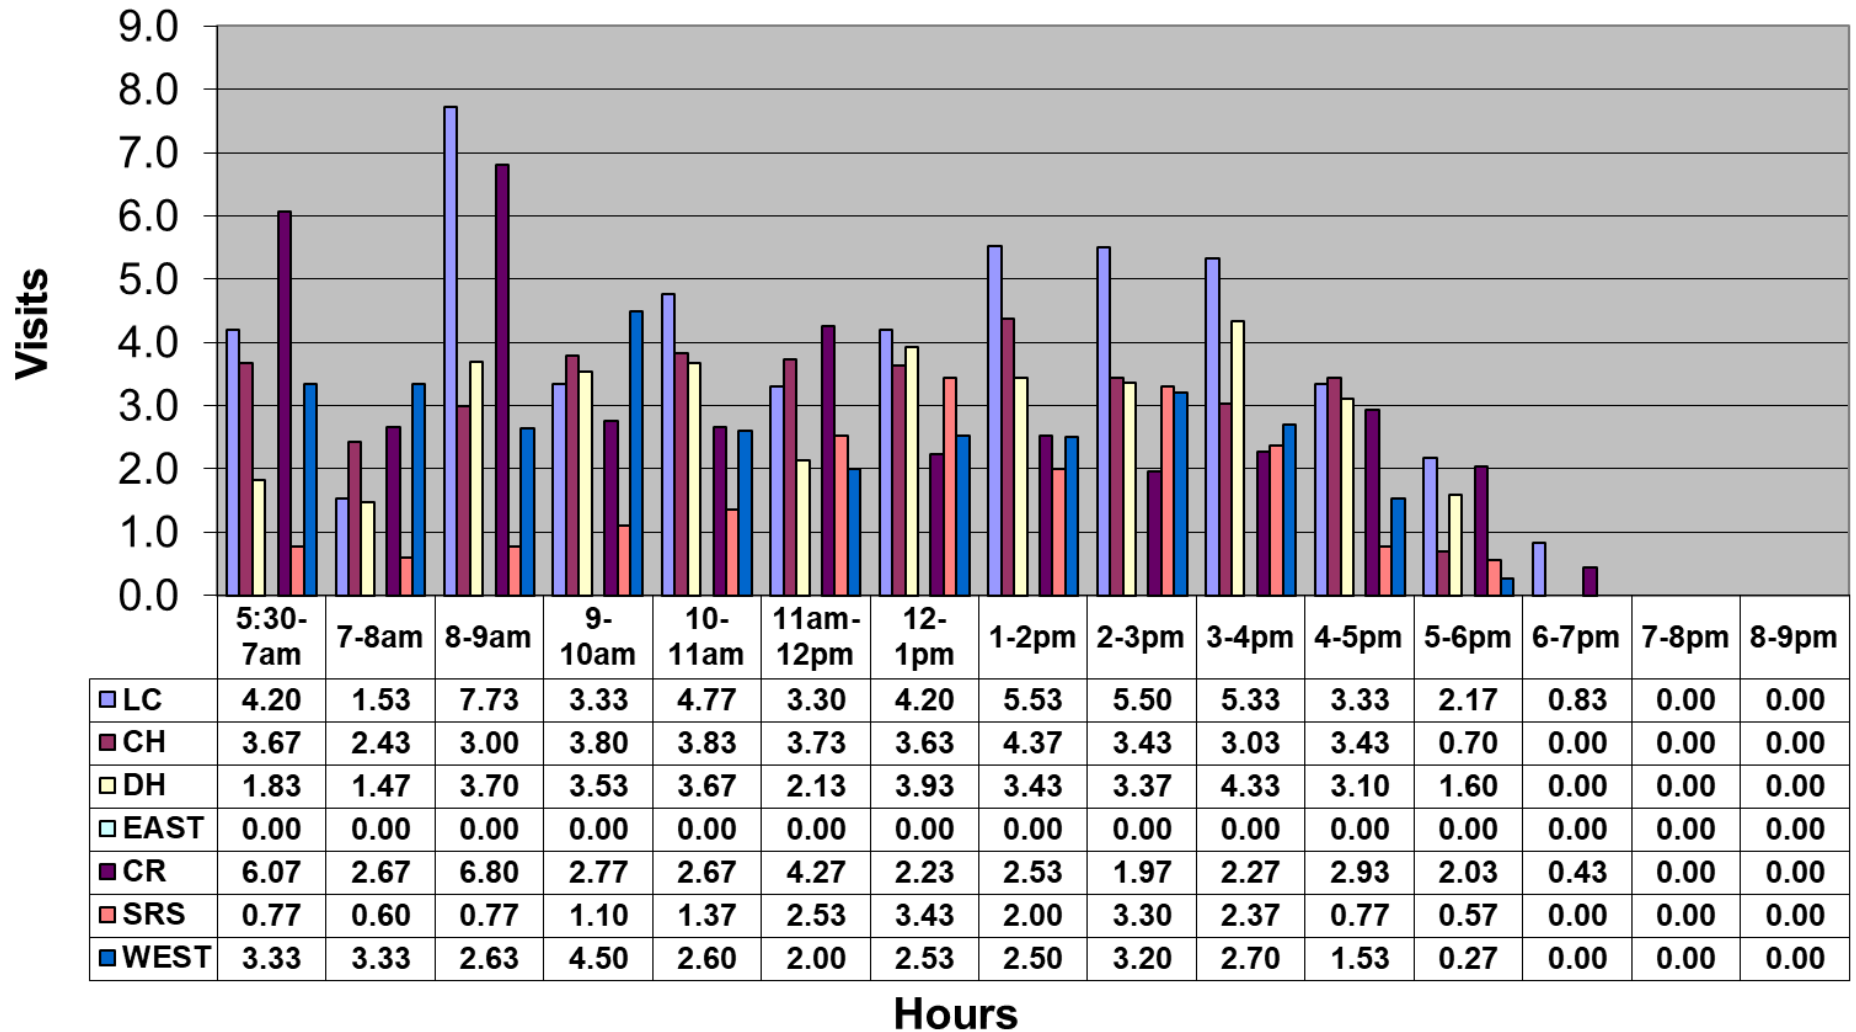

November 2020 - Pool Use by Hour - Major Centers

	LC	CH	DH	EC	CR	SRS	WEST
Total Visits	1553	1172	1083	0	1189	587	934
Avg Daily	52	39	36	0	40	20	31
Avg Hourly	3.83	3.13	2.89	0.00	2.94	1.57	2.49

November 2020 - Satellite Centers - Pool Use by Hour

Visits By Hour

	ABN	ABS	CP1	CP2	CV	MV
Total Visits	653	661	672	579	662	445
Avg Visits Per Day	21.77	22.03	22.40	19.30	22.07	14.83
Avg Visits Per Hour	1.74	1.76	1.79	1.54	1.77	1.19