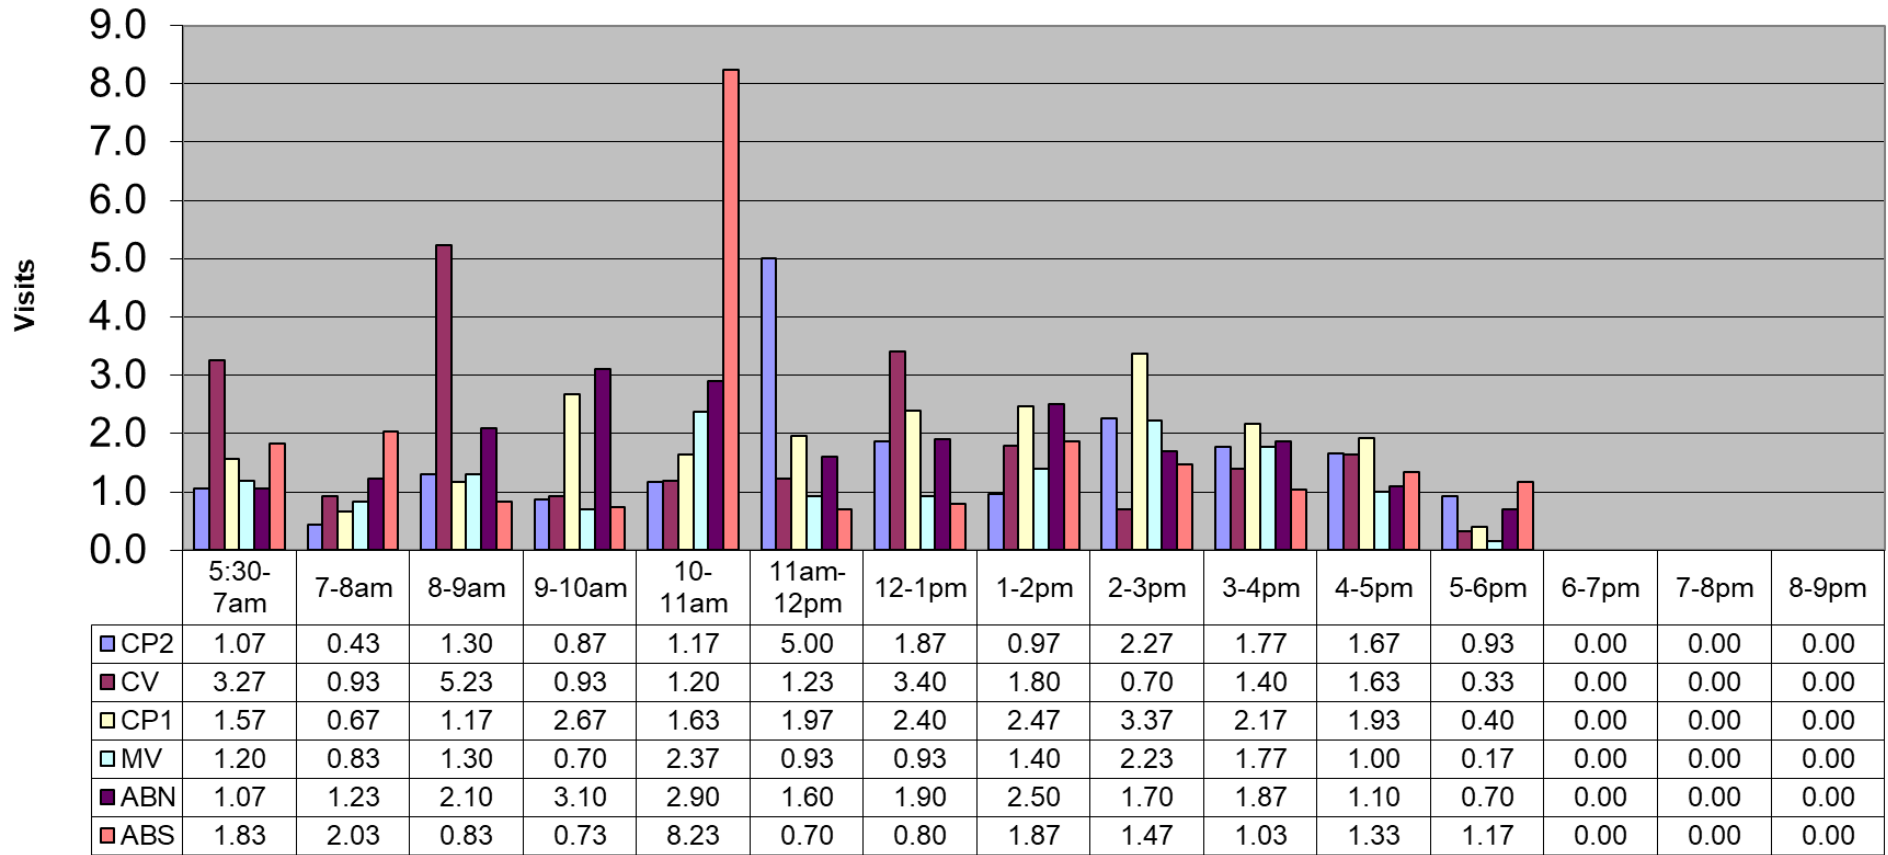

November 2020 - Pool Use by Hour - Major Centers

	LC	CH	DH	EC	CR	SRS	WEST
Total Visits	1553	1172	1083	0	1189	587	934
Avg Daily	52	39	36	0	40	20	31
Avg Hourly	3.83	3.13	2.89	0.00	2.94	1.57	2.49

November 2020 - Satellite Centers - Pool Use by Hour

Visits By Hour

	ABN	ABS	CP1	CP2	CV	MV
Total Visits	653	661	672	579	662	445
Avg Visits Per Day	21.77	22.03	22.40	19.30	22.07	14.83
Avg Visits Per Hour	1.74	1.76	1.79	1.54	1.77	1.19