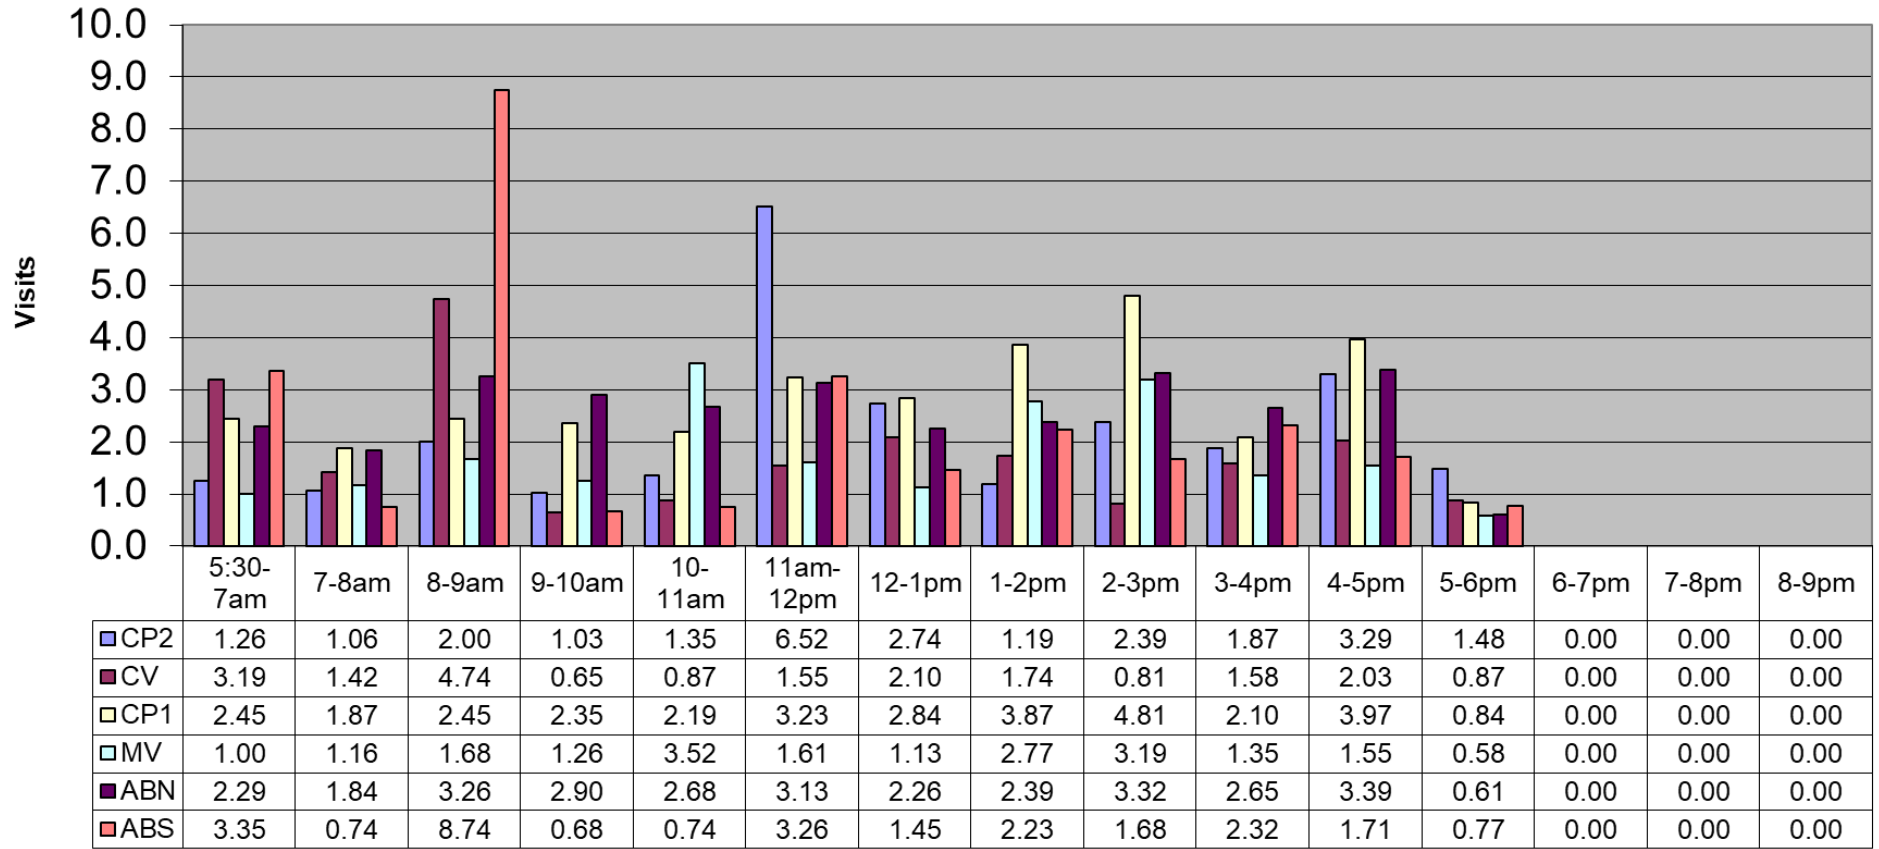

October 2020 - Pool Use by Hour - Major Centers

	LC	CH	DH	EC	CR	SRS	WEST
Total Visits	1941	1495	1350	0	1311	1056	1096
Avg Daily	63	48	44	0	42	34	35
Avg Hourly	4.04	3.11	2.81	0.00	2.73	2.20	2.28

October 2020 - Satellite Centers - Pool Use by Hour

Visits By Hour

	ABN	ABS	CP1	CP2	CV	MV
Total Visits	952	858	1022	812	668	645
Avg Visits Per Day	30.71	27.68	32.97	26.19	21.55	20.81
Avg Visits Per Hour	1.98	1.79	2.13	1.69	1.39	1.34