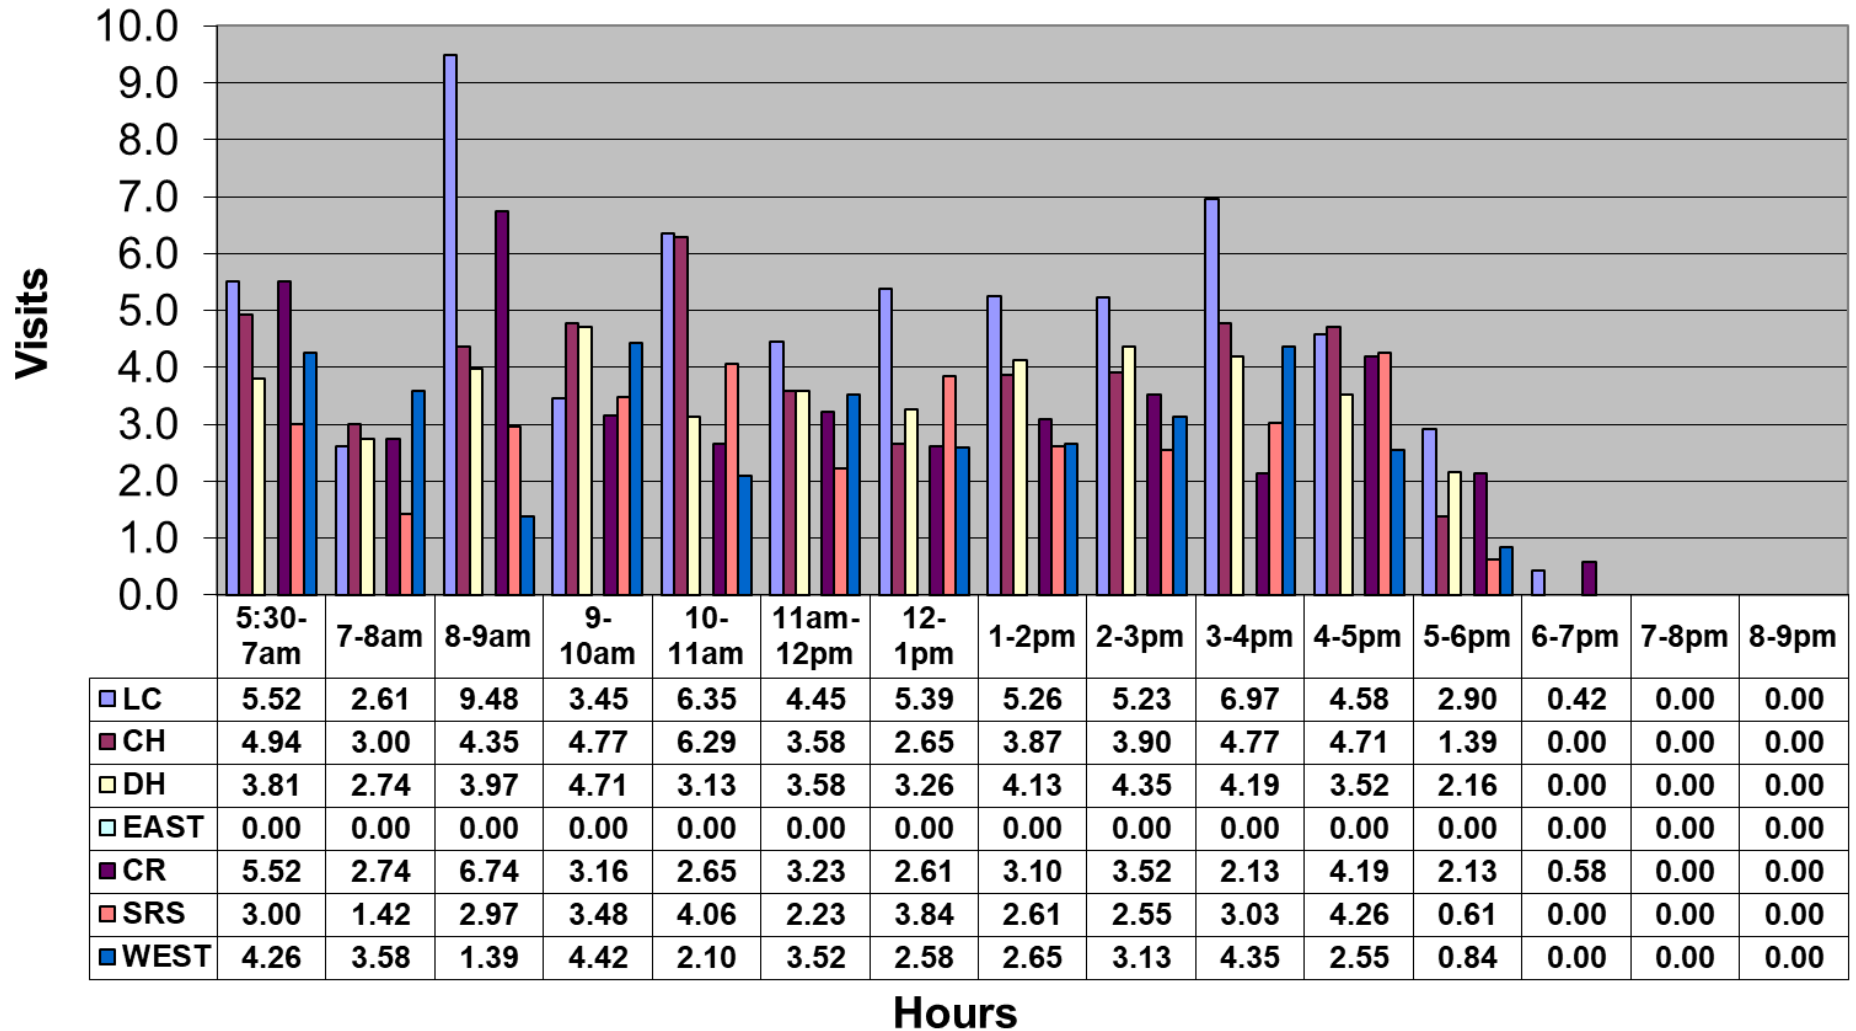

October 2020 - Pool Use by Hour - Major Centers

	LC	CH	DH	EC	CR	SRS	WEST
Total Visits	1941	1495	1350	0	1311	1056	1096
Avg Daily	63	48	44	0	42	34	35
Avg Hourly	4.04	3.11	2.81	0.00	2.73	2.20	2.28

October 2020 - Satellite Centers - Pool Use by Hour

Visits By Hour

	ABN	ABS	CP1	CP2	CV	MV
Total Visits	952	858	1022	812	668	645
Avg Visits Per Day	30.71	27.68	32.97	26.19	21.55	20.81
Avg Visits Per Hour	1.98	1.79	2.13	1.69	1.39	1.34