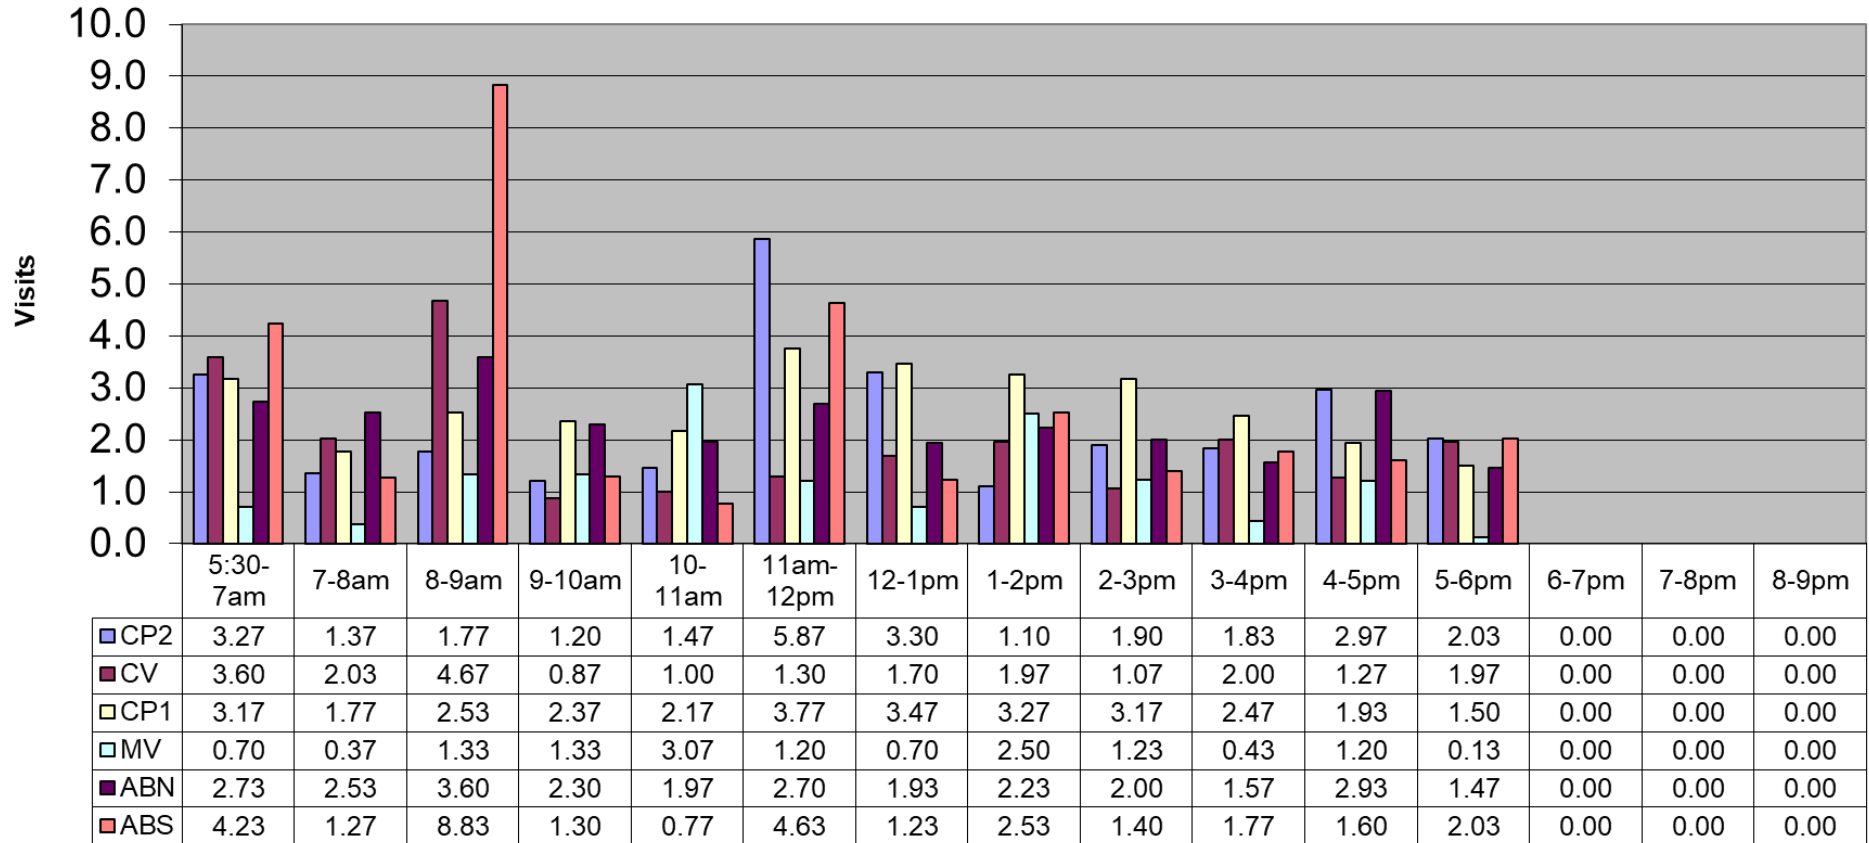

September 2020 - Pool Use by Hour - Major Centers

	LC	CH	DH	EC	CR	SRS	WEST
Total Visits	2396	1586	1450	0	1478	1118	1153
Avg Daily	80	53	48	0	49	37	38
Avg Hourly	6.39	4.23	3.87	0.00	3.94	2.98	3.07

September 2020 - Satellite Centers - Pool Use by Hour

Visits By Hour

	ABN	ABS	CP1	CP2	CV	MV
Total Visits	839	948	947	842	703	426
Avg Visits Per Day	27.97	31.60	31.57	28.07	23.43	14.20
Avg Visits Per Hour	2.24	2.53	2.53	2.25	1.87	1.14