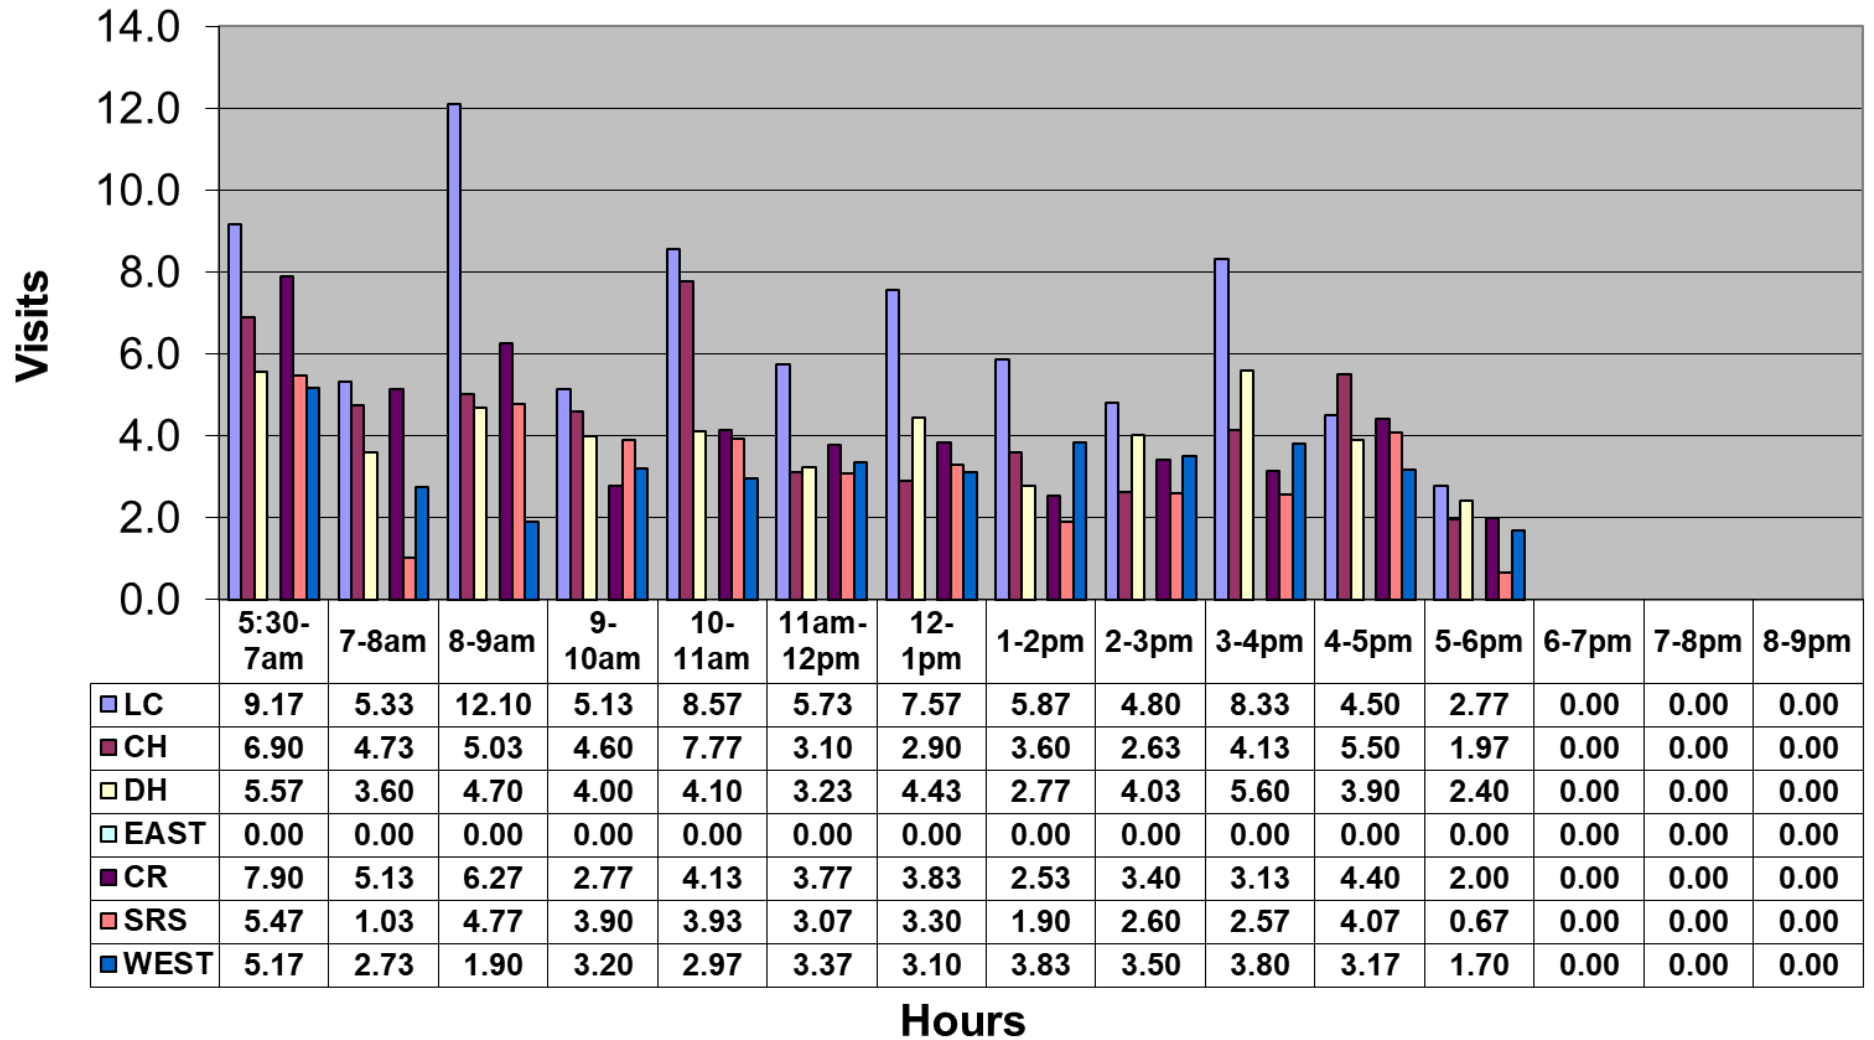

September 2020 - Pool Use by Hour - Major Centers

	LC	CH	DH	EC	CR	SRS	WEST
Total Visits	2396	1586	1450	0	1478	1118	1153
Avg Daily	80	53	48	0	49	37	38
Avg Hourly	6.39	4.23	3.87	0.00	3.94	2.98	3.07

September 2020 - Satellite Centers - Pool Use by Hour

Visits By Hour

	ABN	ABS	CP1	CP2	CV	MV
Total Visits	839	948	947	842	703	426
Avg Visits Per Day	27.97	31.60	31.57	28.07	23.43	14.20
Avg Visits Per Hour	2.24	2.53	2.53	2.25	1.87	1.14