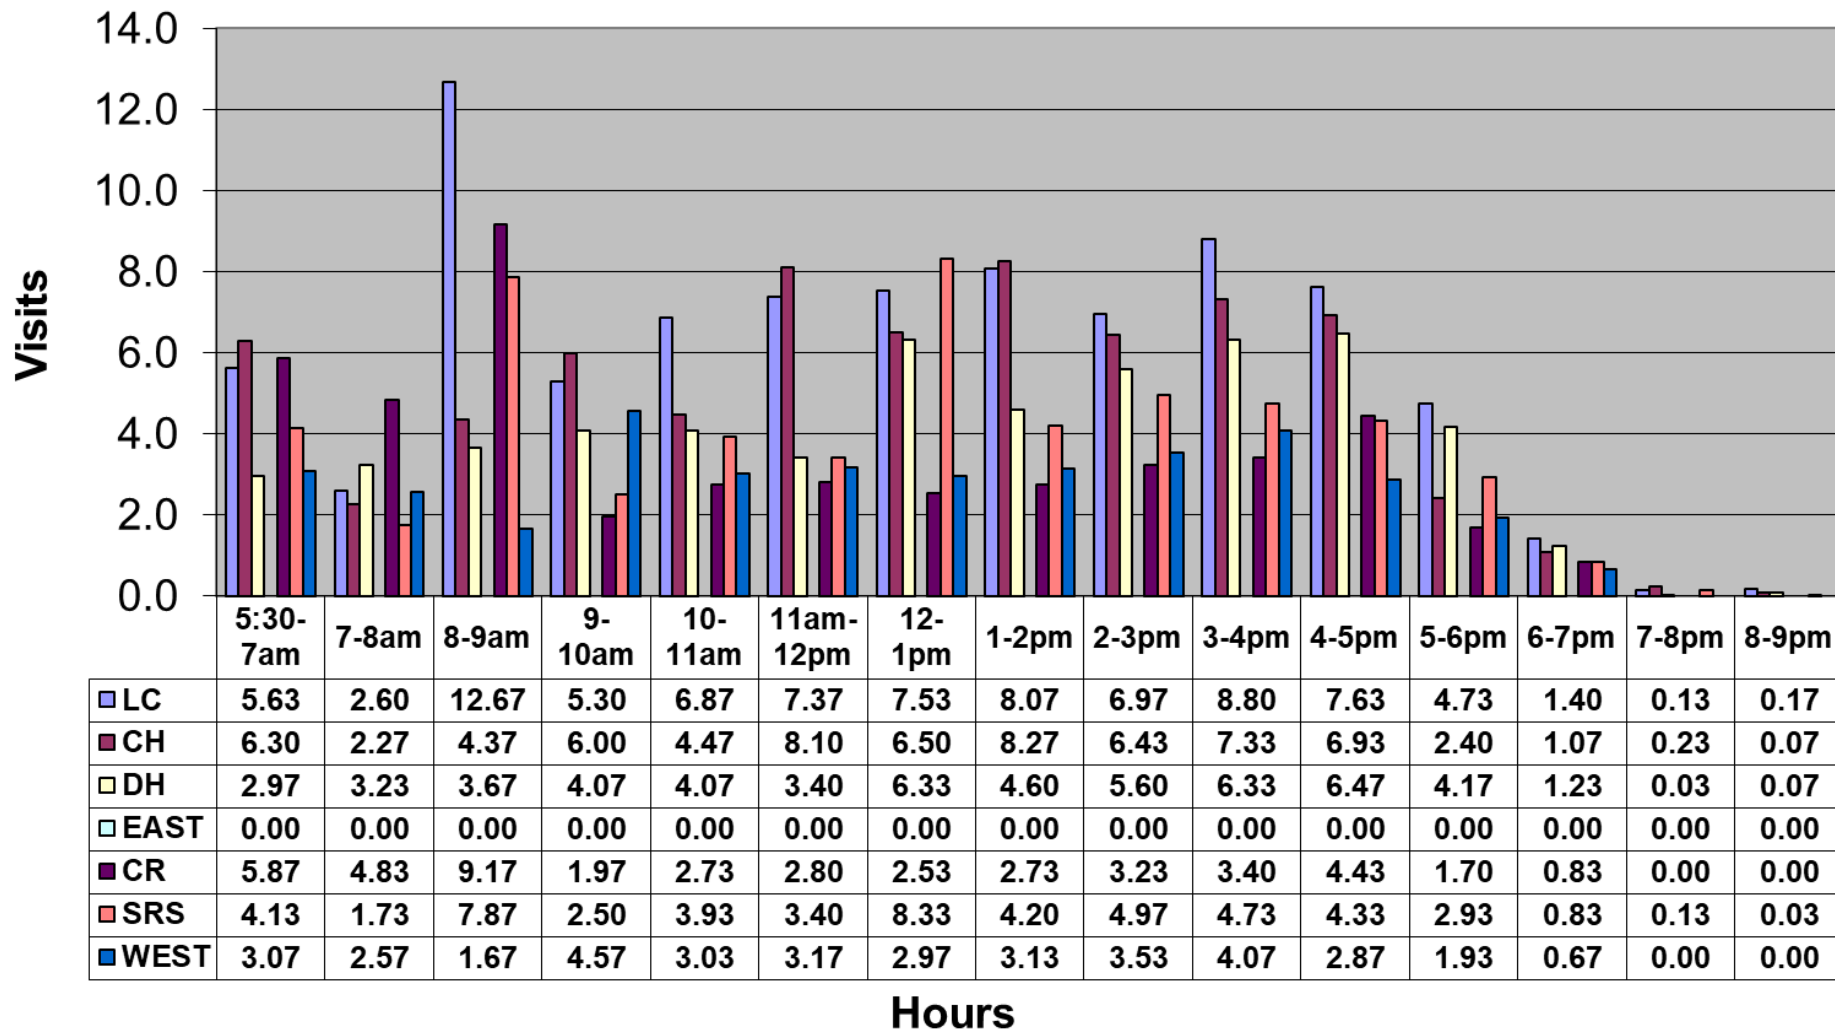

April 2021 - Pool Use by Hour - Major Centers

	LC	CH	DH	EC	CR	SRS	WEST
Total Visits	2576	2122	1687	0	1387	1622	1117
Avg Daily	86	71	56	0	46	54	37
Avg Hourly	5.54	4.56	3.63	0.00	2.98	3.49	2.40

April 2021 - Satellite Centers - Pool Use by Hour

Visits By Hour

	ABN	ABS	CP1	CP2	CV	MV
Total Visits	937	1038	1466	1166	897	723
Avg Visits Per Day	31.23	34.60	48.87	38.87	29.90	24.10
Avg Visits Per Hour	2.02	2.23	3.15	2.51	1.93	1.55