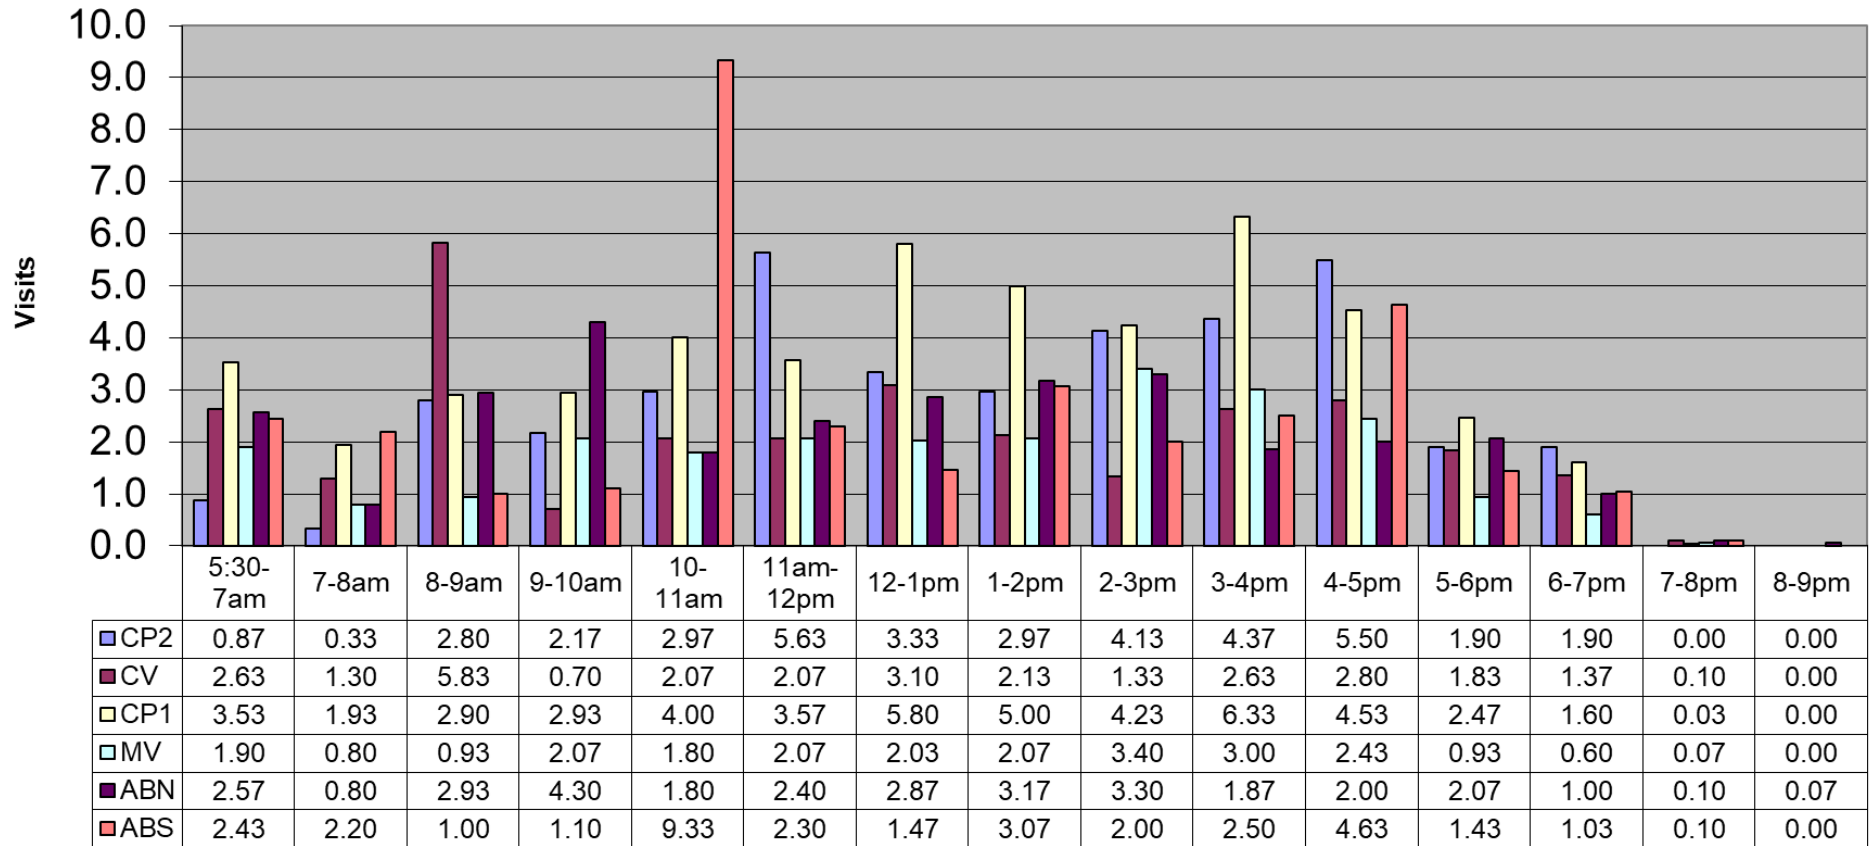

April 2021 - Pool Use by Hour - Major Centers

	LC	CH	DH	EC	CR	SRS	WEST
Total Visits	2576	2122	1687	0	1387	1622	1117
Avg Daily	86	71	56	0	46	54	37
Avg Hourly	5.54	4.56	3.63	0.00	2.98	3.49	2.40

April 2021 - Satellite Centers - Pool Use by Hour

Visits By Hour

	ABN	ABS	CP1	CP2	CV	MV
Total Visits	937	1038	1466	1166	897	723
Avg Visits Per Day	31.23	34.60	48.87	38.87	29.90	24.10
Avg Visits Per Hour	2.02	2.23	3.15	2.51	1.93	1.55