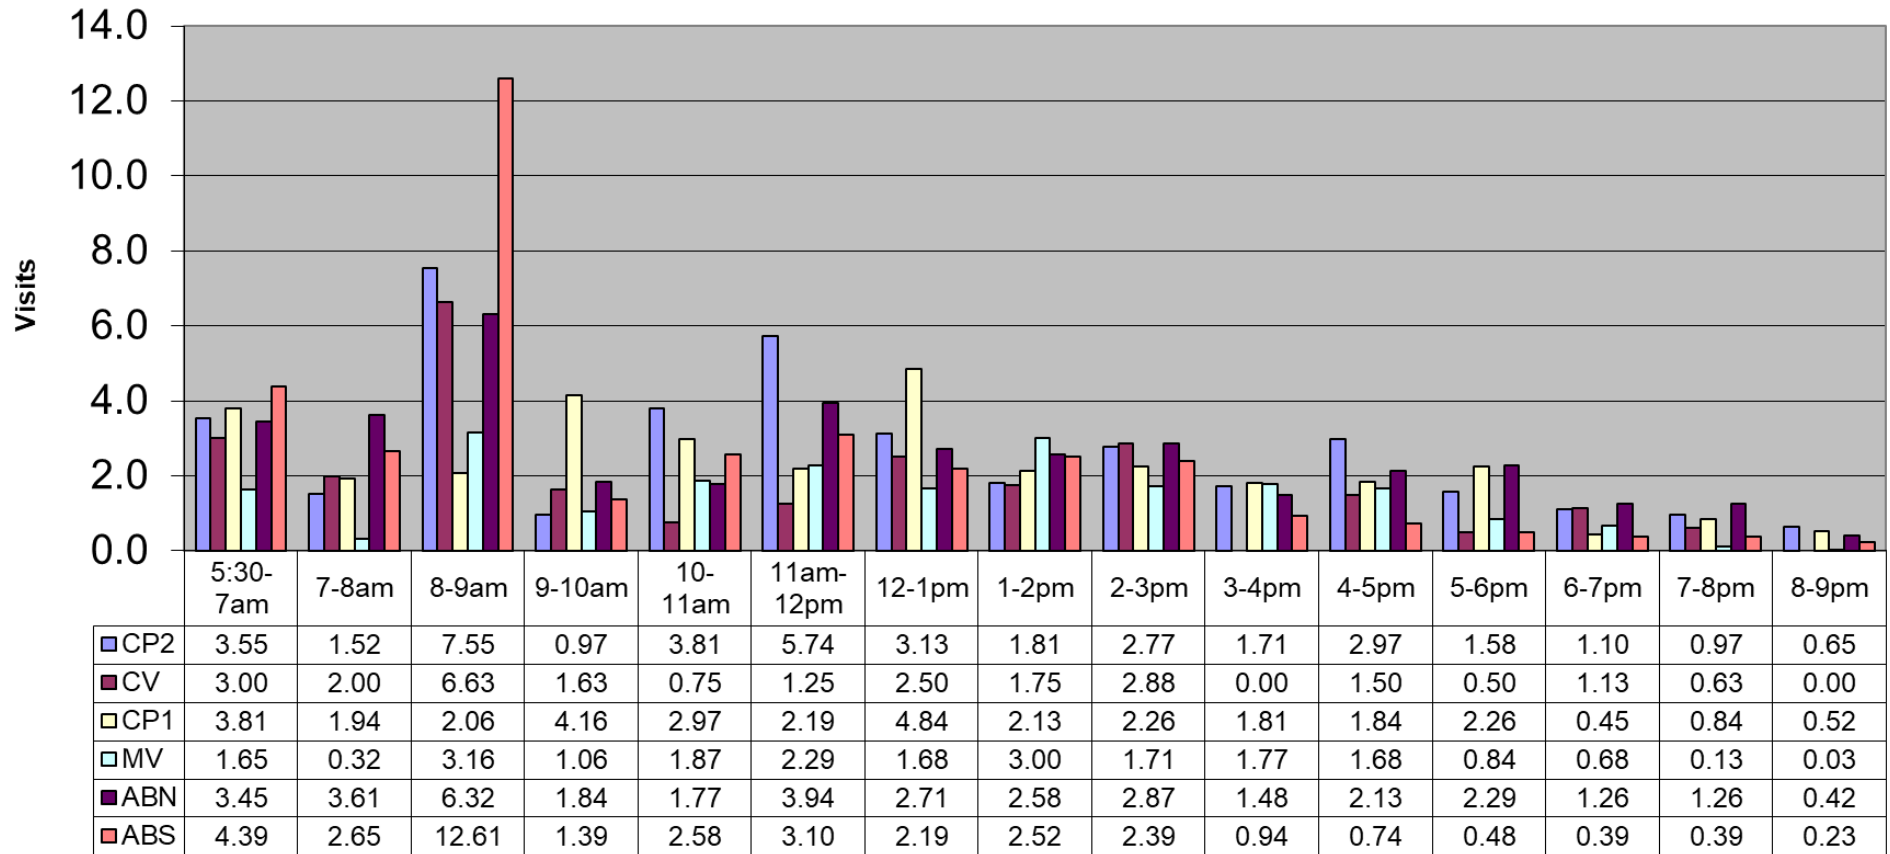

August 2021 - Pool Use by Hour - Major Centers

Hours

	LC	CH	DH	EC	CR	SRS	WEST
Total Visits	2405	1970	1671	0	1240	930	1051
Avg Daily	78	64	54	0	40	42	34
Avg Hourly	5.01	4.10	3.48	0.00	2.58	2.73	2.19

August 2021 - Satellite Centers - Pool Use by Hour

Visits By Hour

	ABN	ABS	CP1	CP2	CV	MV
Total Visits	1176	1146	1056	1234	209	678
Avg Visits Per Day	37.94	36.97	34.06	39.81	26.13	21.87
Avg Visits Per Hour	2.45	2.39	2.20	2.57	1.69	1.41