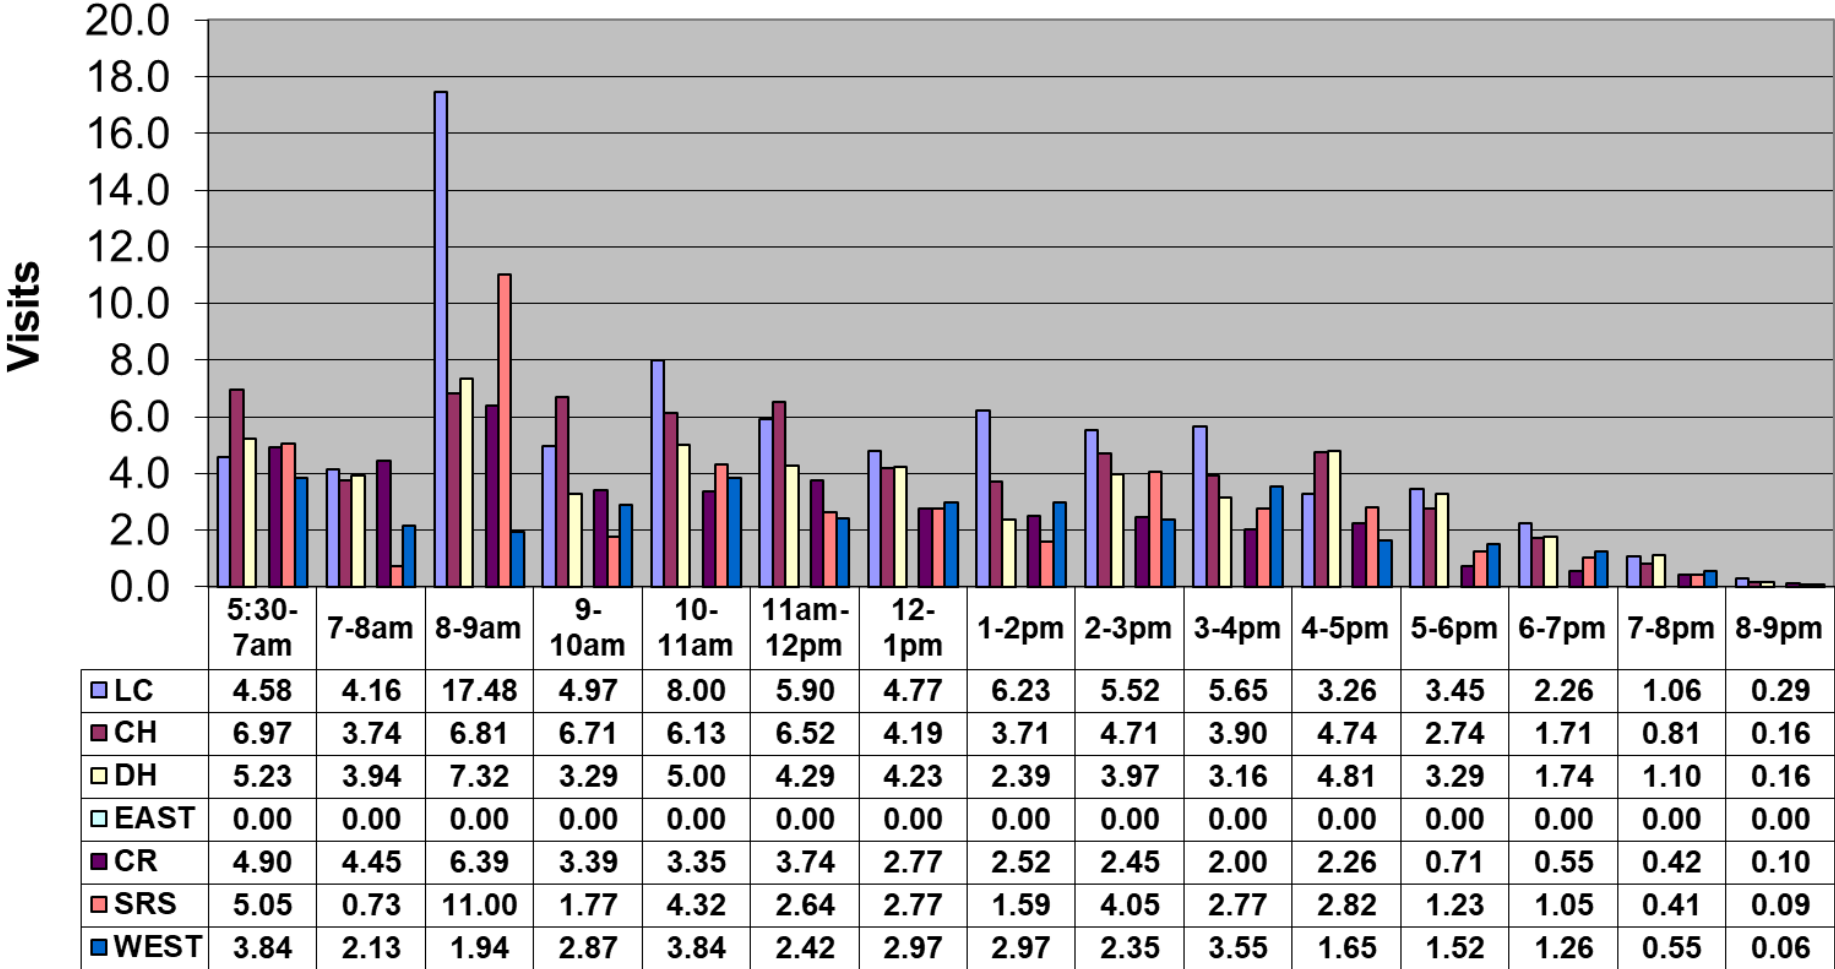

August 2021 - Pool Use by Hour - Major Centers

Hours

	LC	CH	DH	EC	CR	SRS	WEST
Total Visits	2405	1970	1671	0	1240	930	1051
Avg Daily	78	64	54	0	40	42	34
Avg Hourly	5.01	4.10	3.48	0.00	2.58	2.73	2.19

August 2021 - Satellite Centers - Pool Use by Hour

Visits By Hour

	ABN	ABS	CP1	CP2	CV	MV
Total Visits	1176	1146	1056	1234	209	678
Avg Visits Per Day	37.94	36.97	34.06	39.81	26.13	21.87
Avg Visits Per Hour	2.45	2.39	2.20	2.57	1.69	1.41