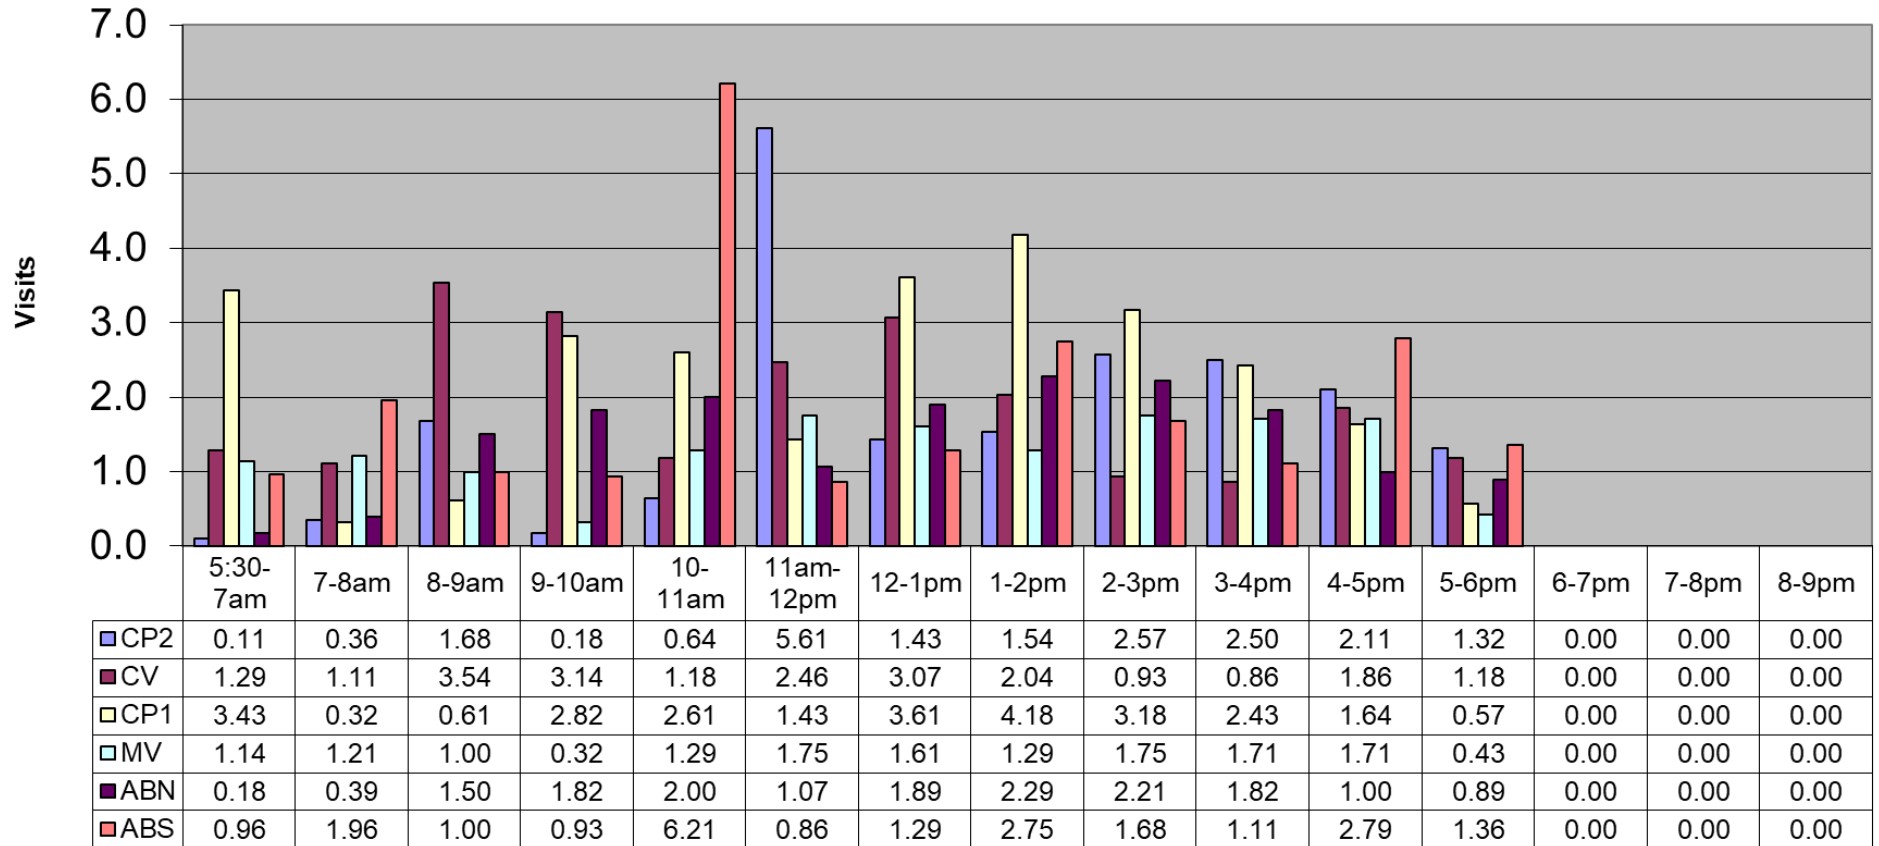

## February 2021 - Pool Use by Hour - Major Centers

	LC	CH	DH	EC	CR	SRS	WEST
<b>Total Visits</b>	1644	1240	1030	0	1404	927	580
<b>Avg Daily</b>	59	44	37	0	50	33	21
<b>Avg Hourly</b>	4.35	3.54	2.94	0.00	3.71	2.65	1.66

## February 2021 - Satellite Centers - Pool Use by Hour

### Visits By Hour

	ABN	ABS	CP1	CP2	CV	MV
Total Visits	478	641	751	561	634	426
Avg Visits Per Day	17.07	22.89	26.82	20.04	22.64	15.21
Avg Visits Per Hour	1.32	1.77	2.07	1.55	1.75	1.18