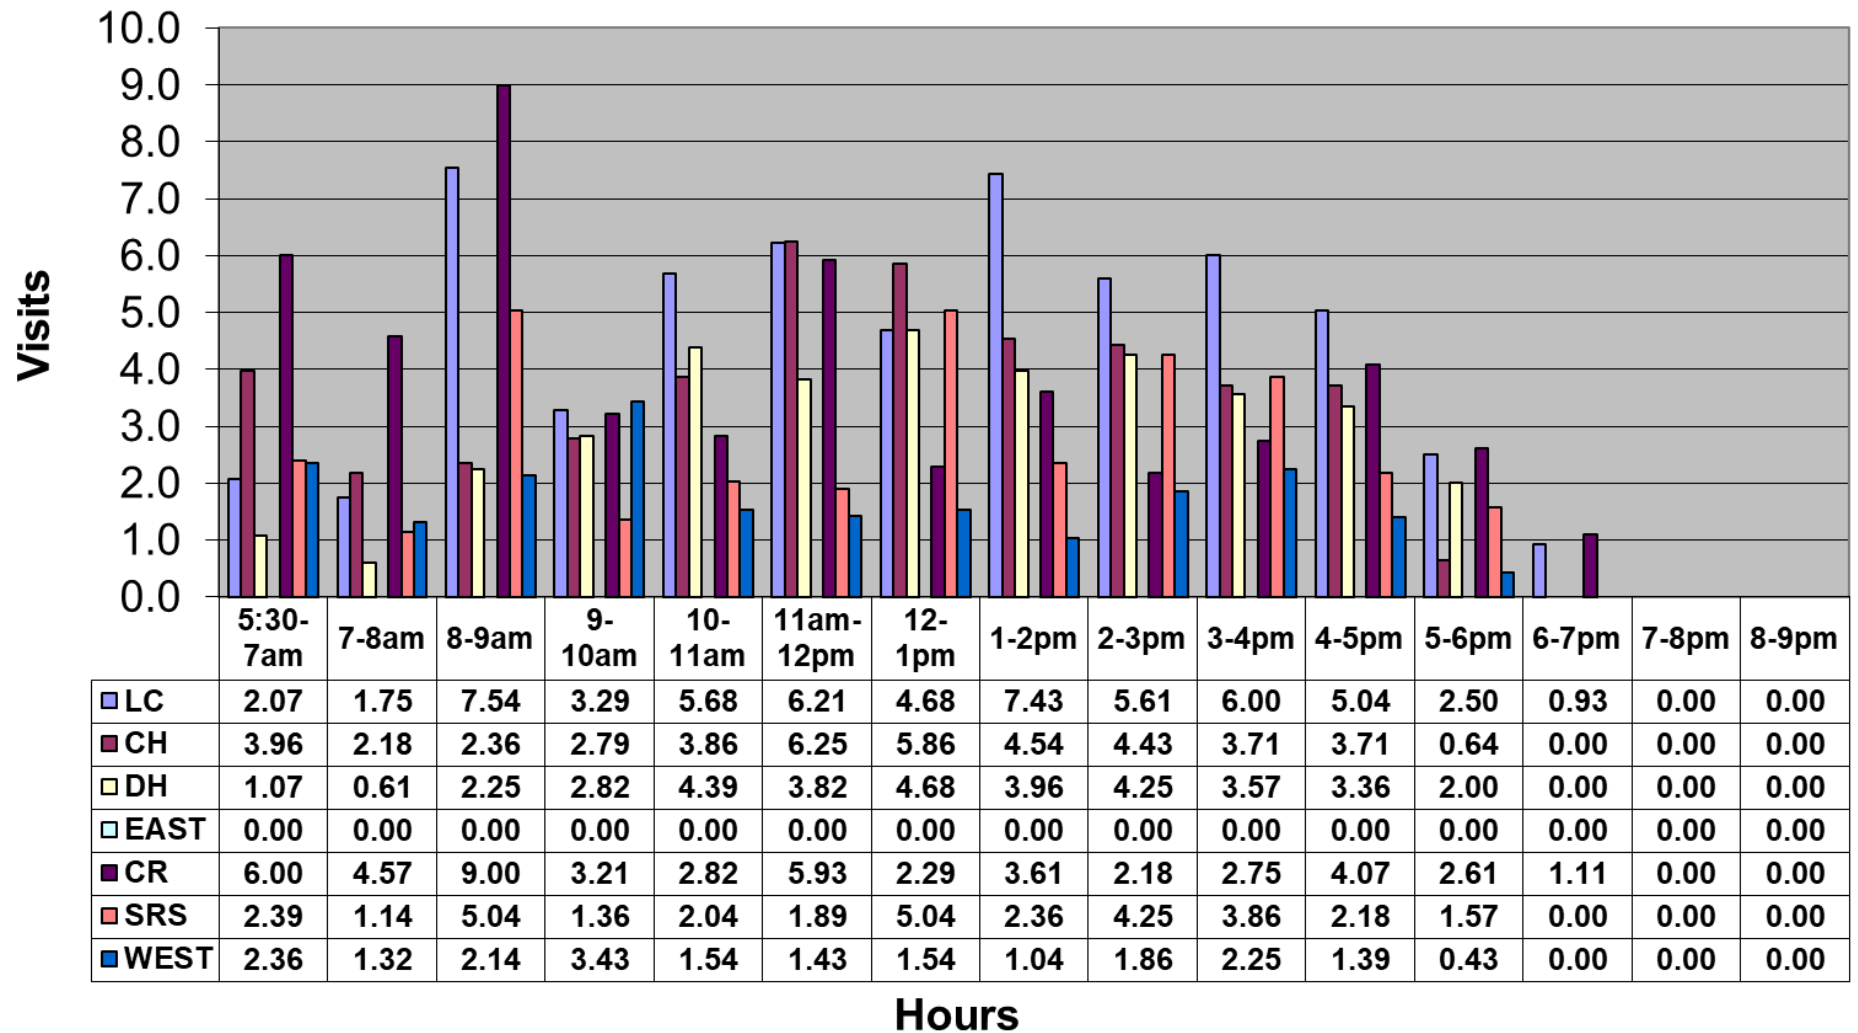

## February 2021 - Pool Use by Hour - Major Centers

	LC	CH	DH	EC	CR	SRS	WEST
<b>Total Visits</b>	1644	1240	1030	0	1404	927	580
<b>Avg Daily</b>	59	44	37	0	50	33	21
<b>Avg Hourly</b>	4.35	3.54	2.94	0.00	3.71	2.65	1.66

## February 2021 - Satellite Centers - Pool Use by Hour

### Visits By Hour

	ABN	ABS	CP1	CP2	CV	MV
Total Visits	478	641	751	561	634	426
Avg Visits Per Day	17.07	22.89	26.82	20.04	22.64	15.21
Avg Visits Per Hour	1.32	1.77	2.07	1.55	1.75	1.18