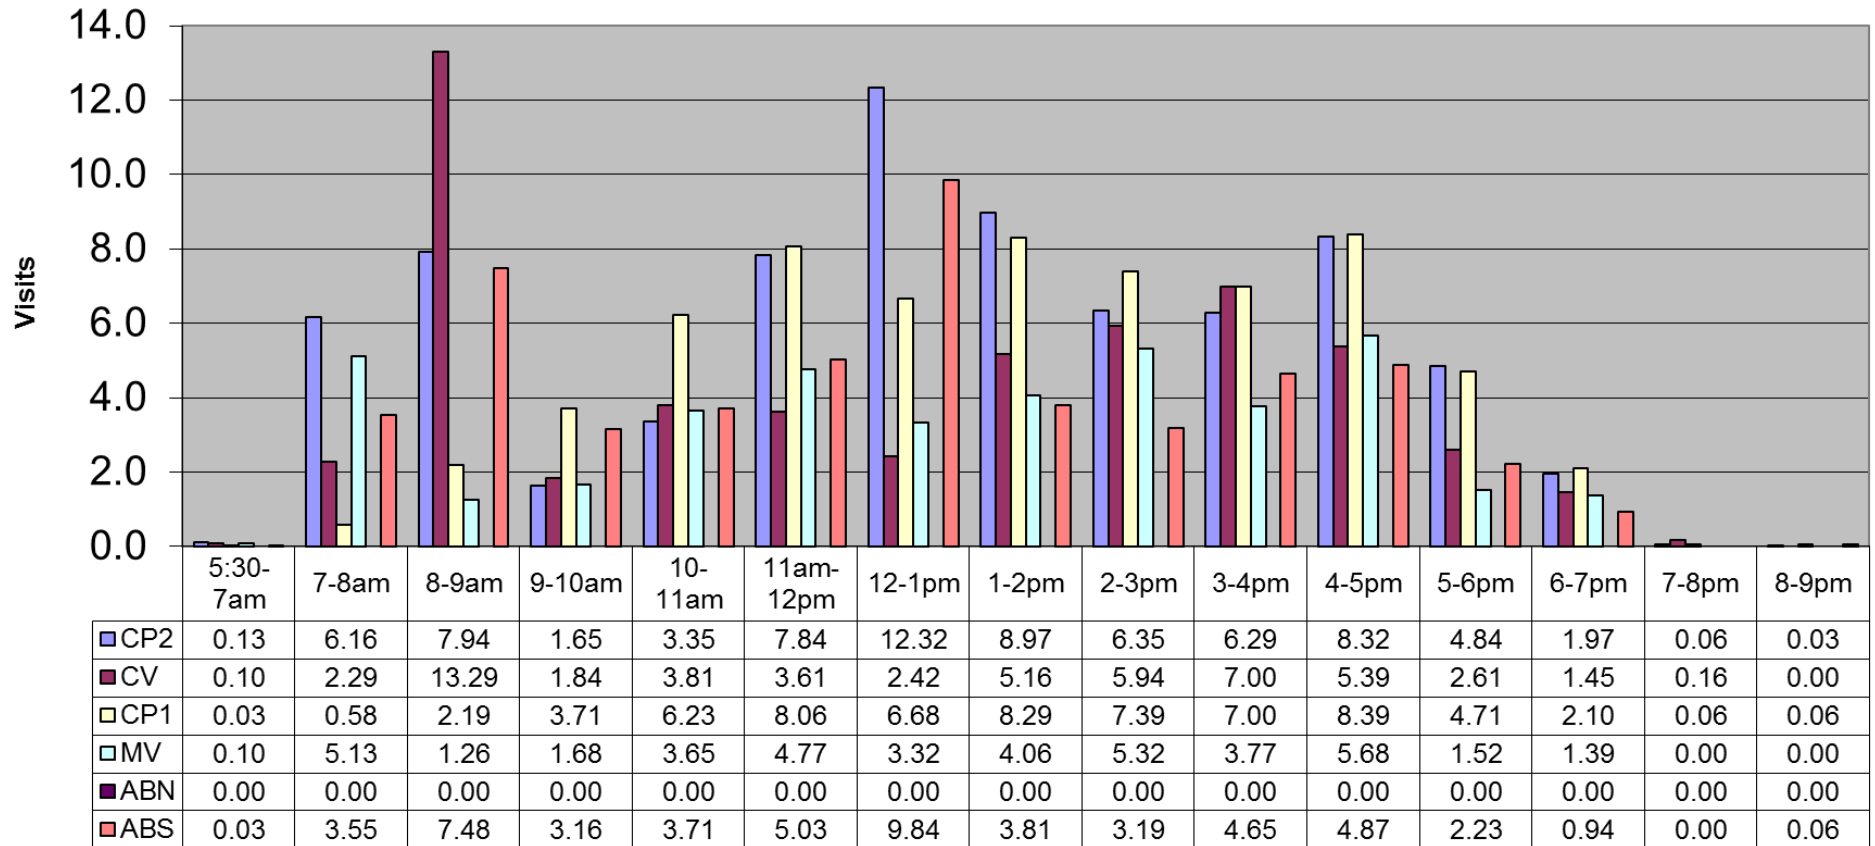

## March 2015- Pool Use by Hour - Major Centers

	LC	CH	DH	EC	CR	SRS	WEST
<b>Total Visits</b>	4143	3545	2333	2273	3030	2001	1719
<b>Avg Daily</b>	134	114	75	73	98	65	55
<b>Avg Hourly</b>	11.14	9.53	6.27	6.11	8.15	5.38	4.62

### March 2015 - Satellite Centers - Pool Use by Hour

### Visits By Hour

	ABN	ABS	CP1	CP2	CV	MV
Total Visits	0	1629	2030	2363	1707	1291
Avg Visits Per Day	0.00	52.55	65.48	76.23	55.06	41.65
Avg Visits Per Hour	0.00	4.38	5.46	6.35	4.59	3.47