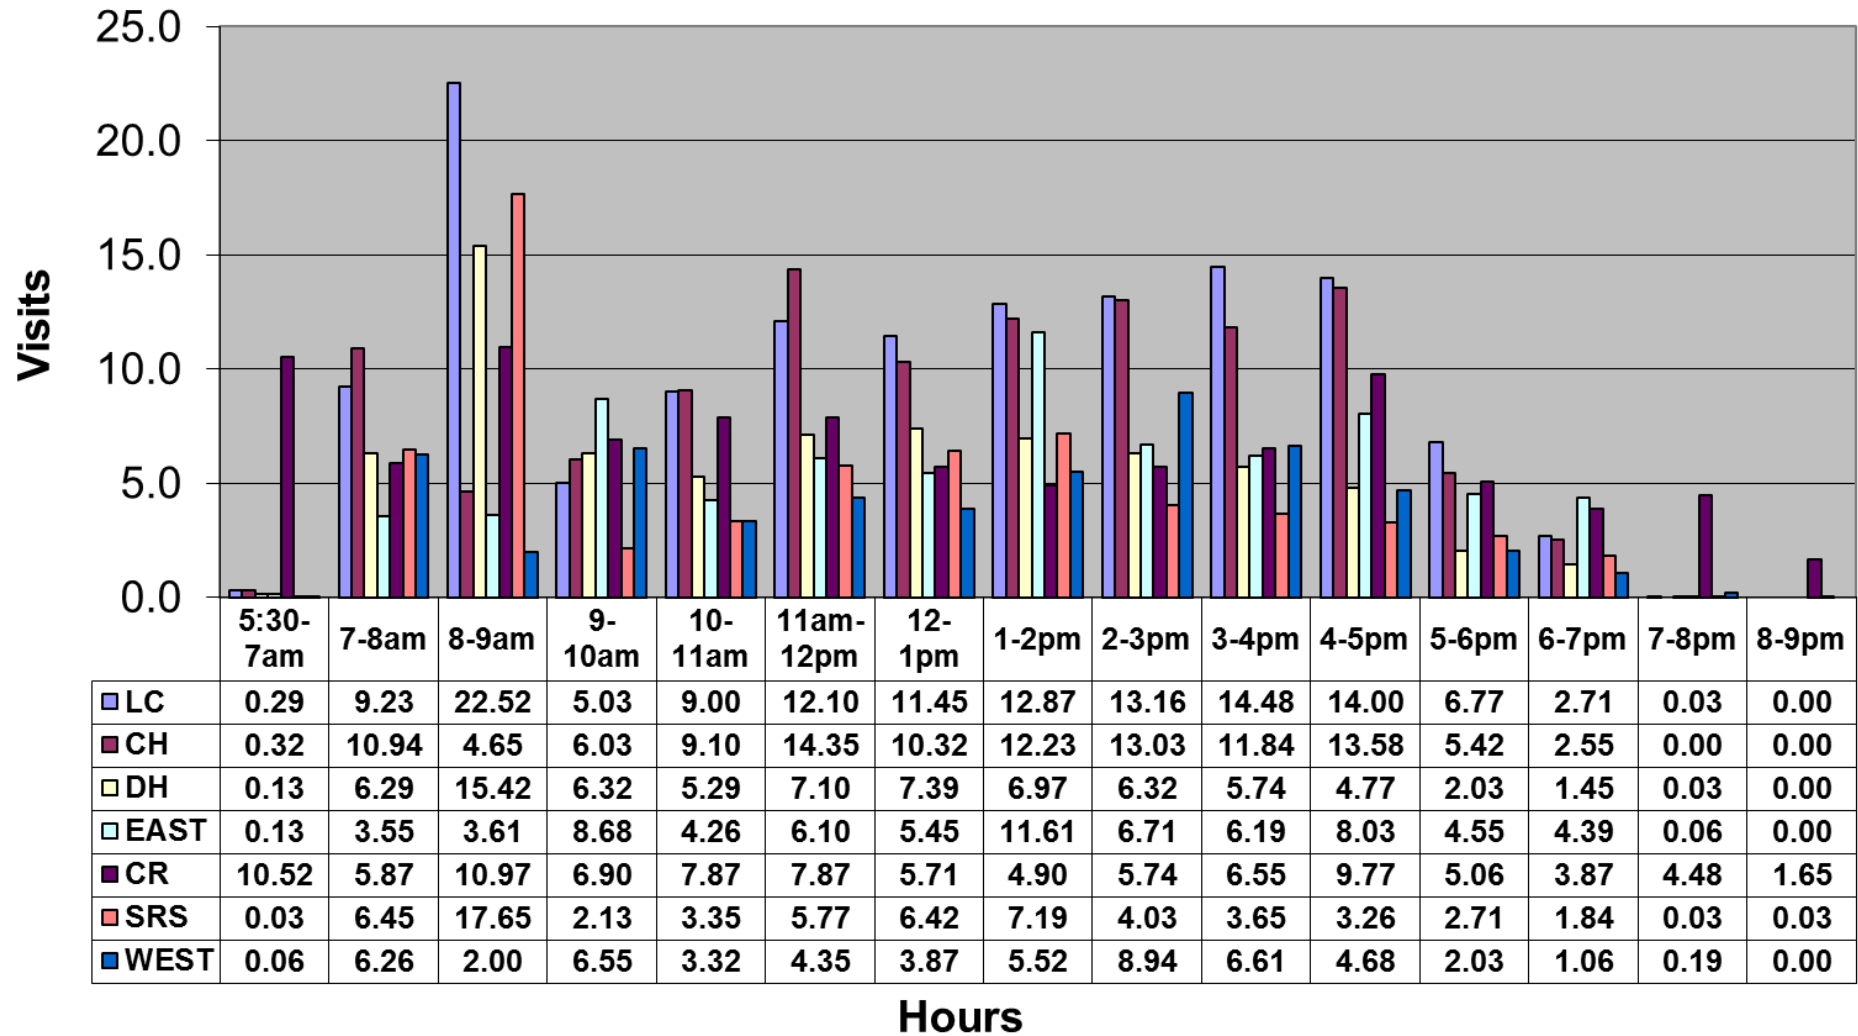

## March 2015- Pool Use by Hour - Major Centers

	LC	CH	DH	EC	CR	SRS	WEST
<b>Total Visits</b>	4143	3545	2333	2273	3030	2001	1719
<b>Avg Daily</b>	134	114	75	73	98	65	55
<b>Avg Hourly</b>	11.14	9.53	6.27	6.11	8.15	5.38	4.62

### March 2015 - Satellite Centers - Pool Use by Hour

### Visits By Hour

	ABN	ABS	CP1	CP2	CV	MV
Total Visits	0	1629	2030	2363	1707	1291
Avg Visits Per Day	0.00	52.55	65.48	76.23	55.06	41.65
Avg Visits Per Hour	0.00	4.38	5.46	6.35	4.59	3.47