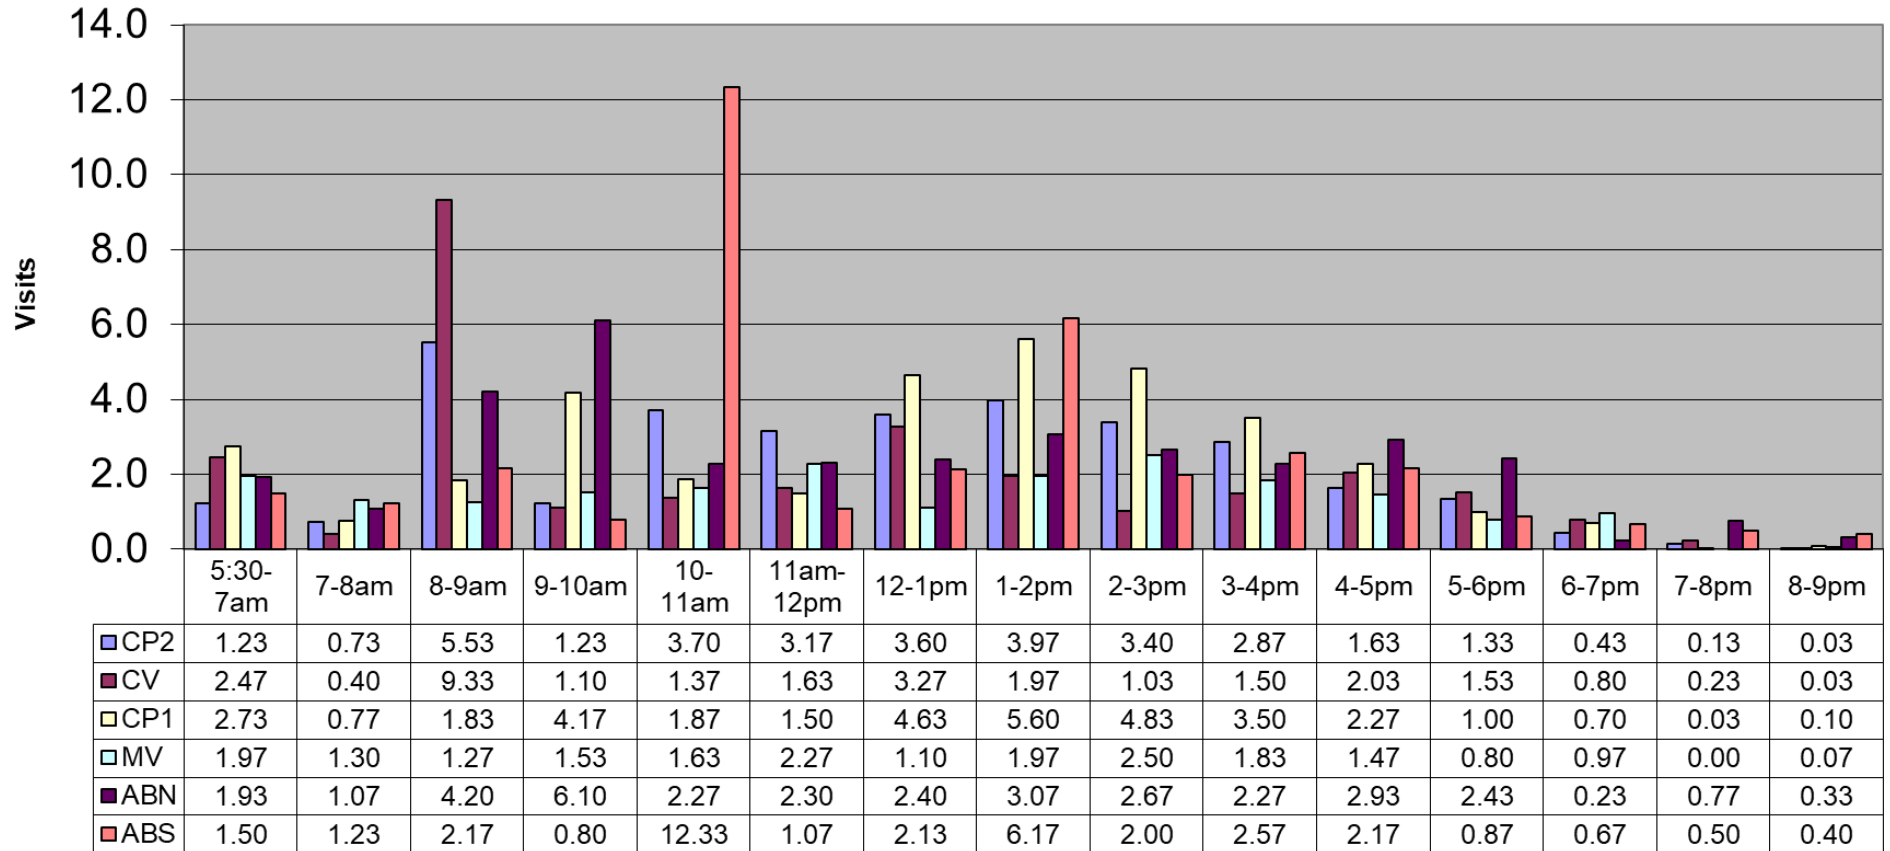

## November 2021 - Pool Use by Hour - Major Centers

	LC	CH	DH	EC	CR	SRS	WEST
<b>Total Visits</b>	2449	1732	1459	0	1592	1392	1075
<b>Avg Daily</b>	82	58	49	0	53	46	36
<b>Avg Hourly</b>	5.27	3.72	3.14	0.00	3.42	2.99	2.31

## November 2021 - Satellite Centers - Pool Use by Hour

### Visits By Hour

	ABN	ABS	CP1	CP2	CV	MV
Total Visits	1049	1097	1066	990	861	620
Avg Visits Per Day	34.97	36.57	35.53	33.00	28.70	20.67
Avg Visits Per Hour	2.26	2.36	2.29	2.13	1.85	1.33