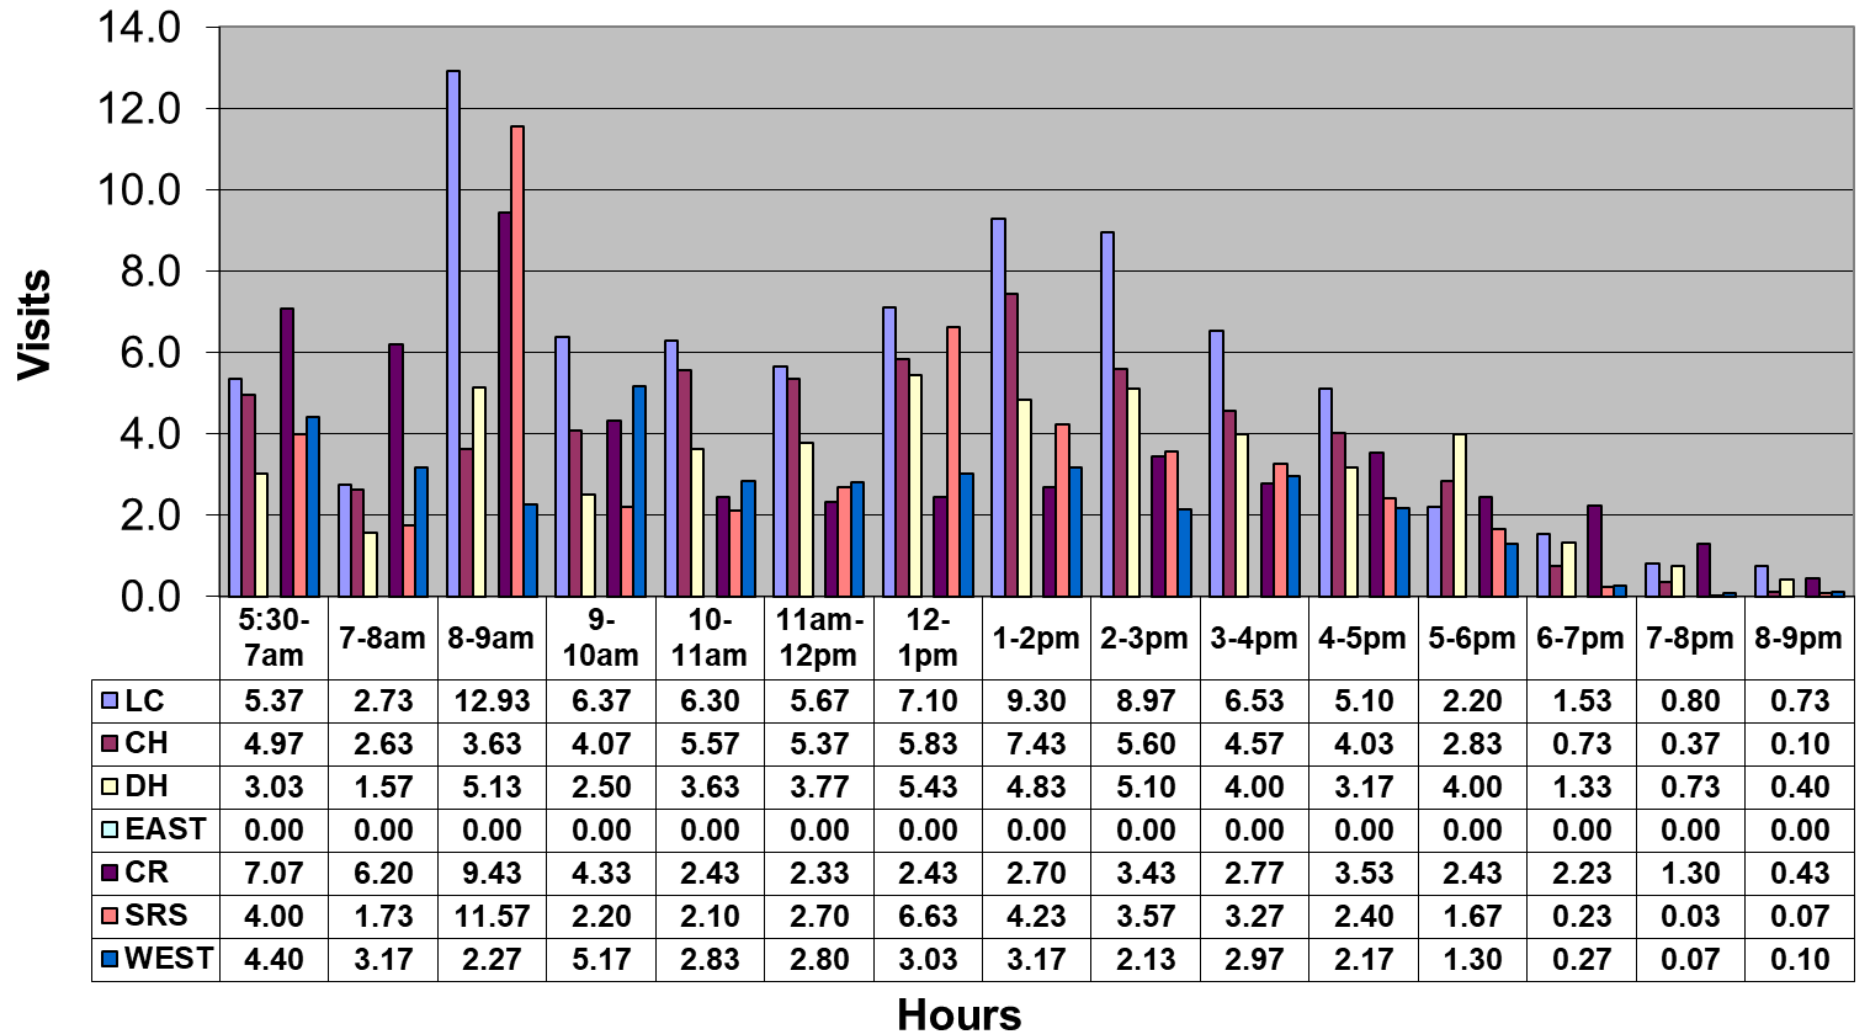

## November 2021 - Pool Use by Hour - Major Centers

	LC	CH	DH	EC	CR	SRS	WEST
<b>Total Visits</b>	2449	1732	1459	0	1592	1392	1075
<b>Avg Daily</b>	82	58	49	0	53	46	36
<b>Avg Hourly</b>	5.27	3.72	3.14	0.00	3.42	2.99	2.31

## November 2021 - Satellite Centers - Pool Use by Hour

### Visits By Hour

	ABN	ABS	CP1	CP2	CV	MV
Total Visits	1049	1097	1066	990	861	620
Avg Visits Per Day	34.97	36.57	35.53	33.00	28.70	20.67
Avg Visits Per Hour	2.26	2.36	2.29	2.13	1.85	1.33