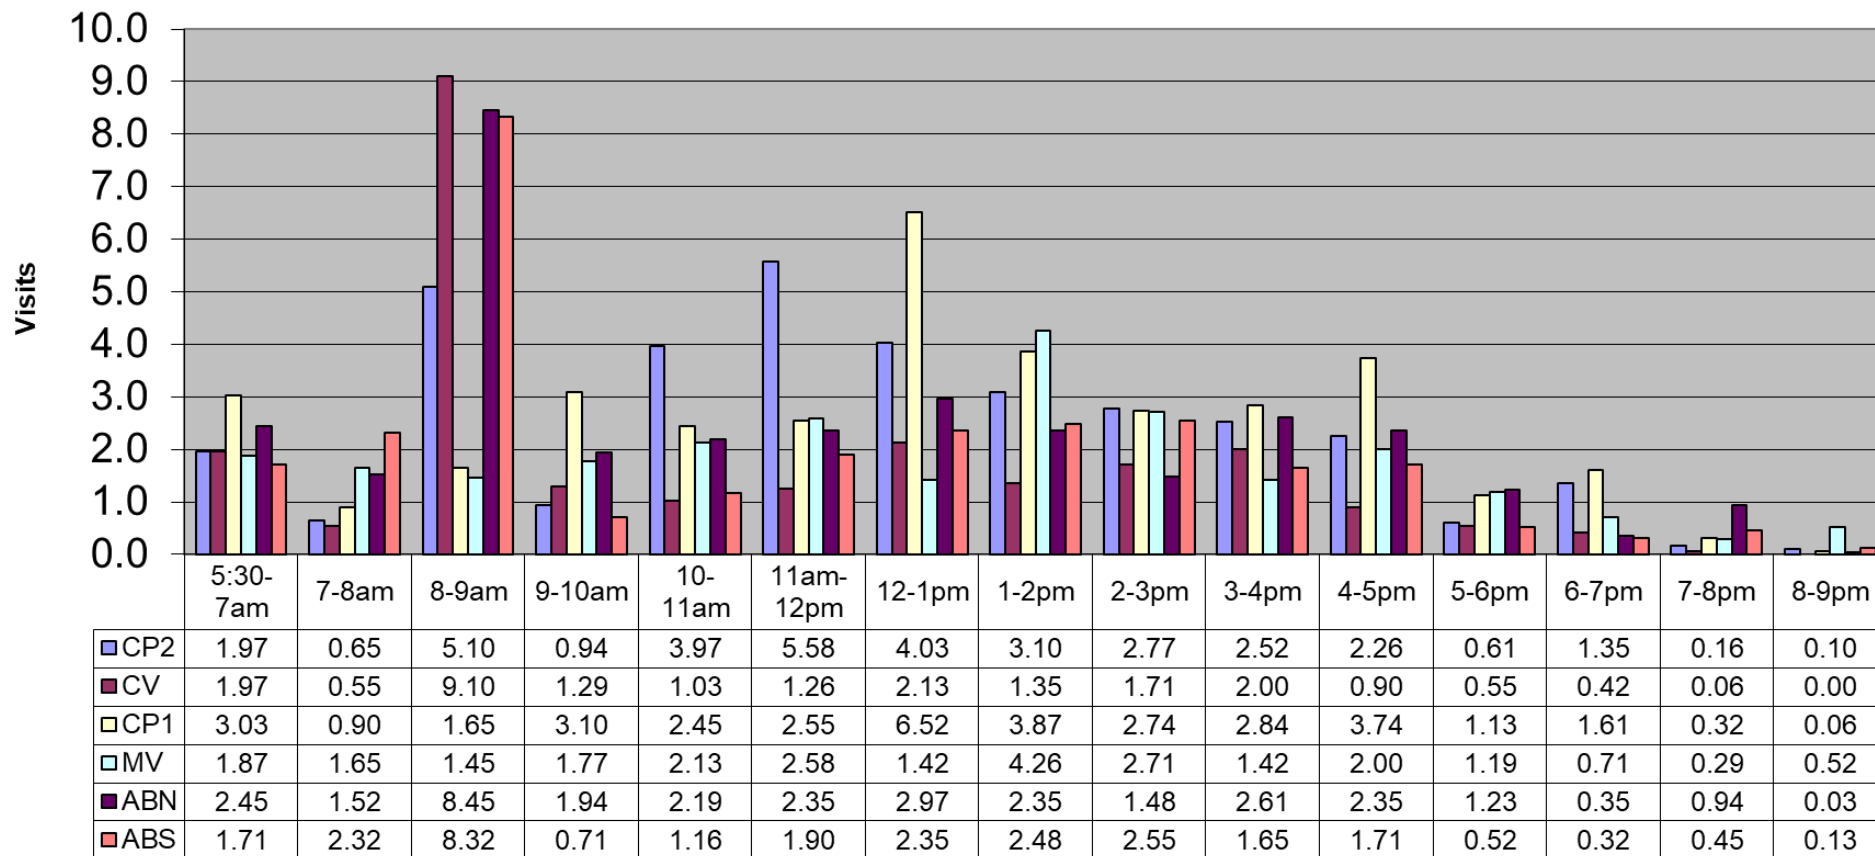

October 2021 - Pool Use by Hour - Major Centers

	LC	CH	DH	EC	CR	SRS	WEST
Total Visits	2422	1686	1424	0	1455	1247	1090
Avg Daily	78	54	46	0	47	40	35
Avg Hourly	5.04	3.51	2.96	0.00	3.03	2.60	2.27

October 2021 - Satellite Centers - Pool Use by Hour

Visits By Hour

	ABN	ABS	CP1	CP2	CV	MV
Total Visits	1030	877	1132	1088	754	805
Avg Visits Per Day	33.23	28.29	36.52	35.10	24.32	25.97
Avg Visits Per Hour	2.14	1.83	2.36	2.26	1.57	1.68