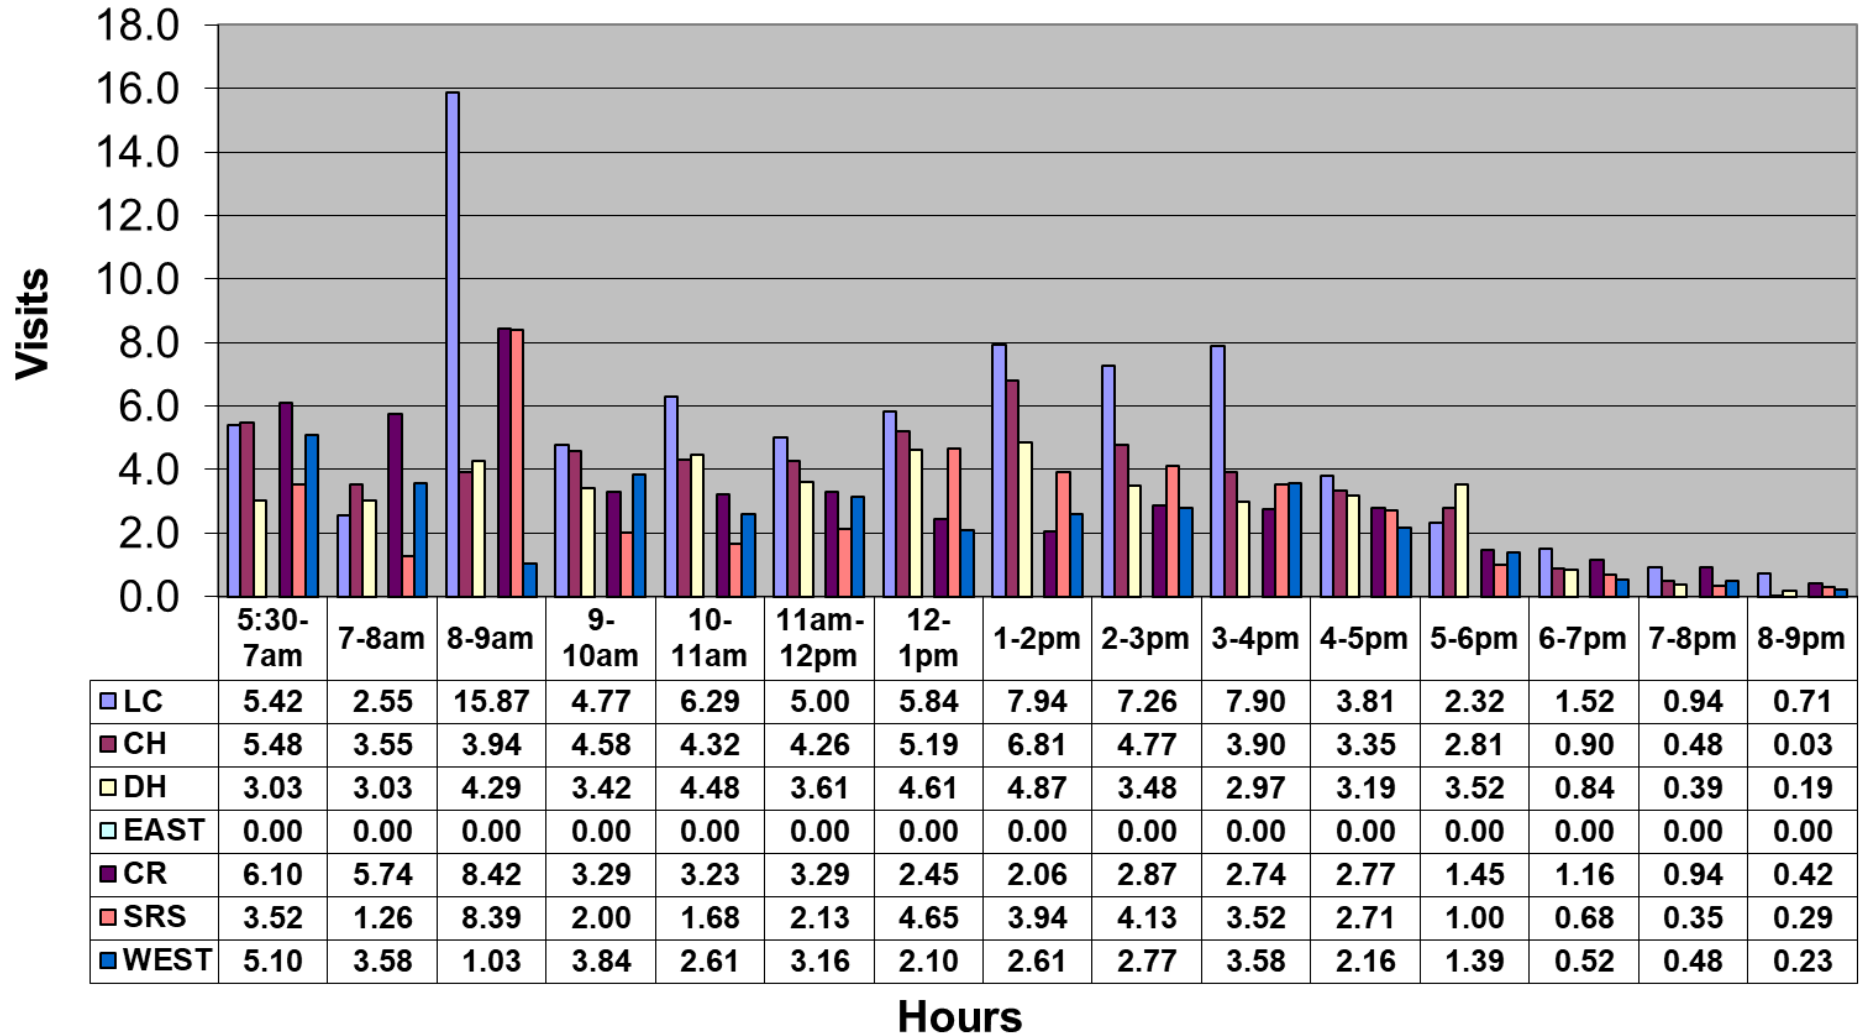

October 2021 - Pool Use by Hour - Major Centers

	LC	CH	DH	EC	CR	SRS	WEST
Total Visits	2422	1686	1424	0	1455	1247	1090
Avg Daily	78	54	46	0	47	40	35
Avg Hourly	5.04	3.51	2.96	0.00	3.03	2.60	2.27

October 2021 - Satellite Centers - Pool Use by Hour

Visits By Hour

	ABN	ABS	CP1	CP2	CV	MV
Total Visits	1030	877	1132	1088	754	805
Avg Visits Per Day	33.23	28.29	36.52	35.10	24.32	25.97
Avg Visits Per Hour	2.14	1.83	2.36	2.26	1.57	1.68