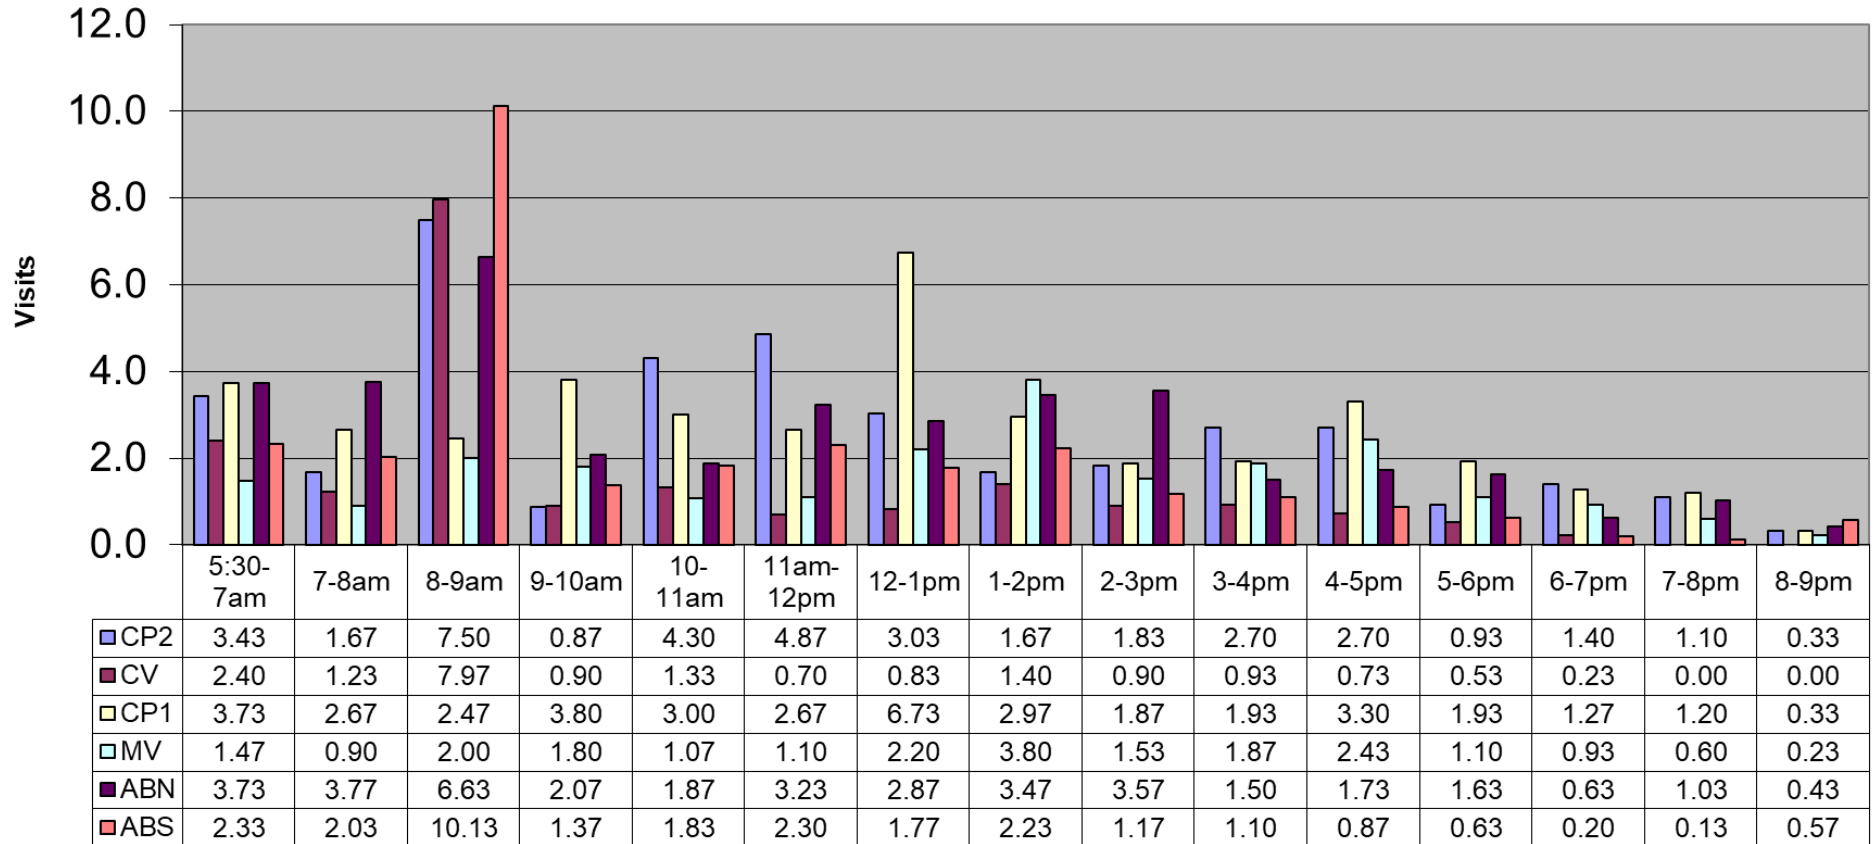

September 2021 - Pool Use by Hour - Major Centers

	LC	CH	DH	EC	CR	SRS	WEST
Total Visits	2482	1729	1639	0	1379	362	1125
Avg Daily	83	58	55	0	46	12	38
Avg Hourly	5.34	3.72	3.52	0.00	2.97	0.78	2.42

September 2021 - Satellite Centers - Pool Use by Hour

Visits By Hour

	ABN	ABS	CP1	CP2	CV	MV
Total Visits	1145	860	1196	1150	603	691
Avg Visits Per Day	38.17	28.67	39.87	38.33	20.10	23.03
Avg Visits Per Hour	2.46	1.85	2.57	2.47	1.30	1.49