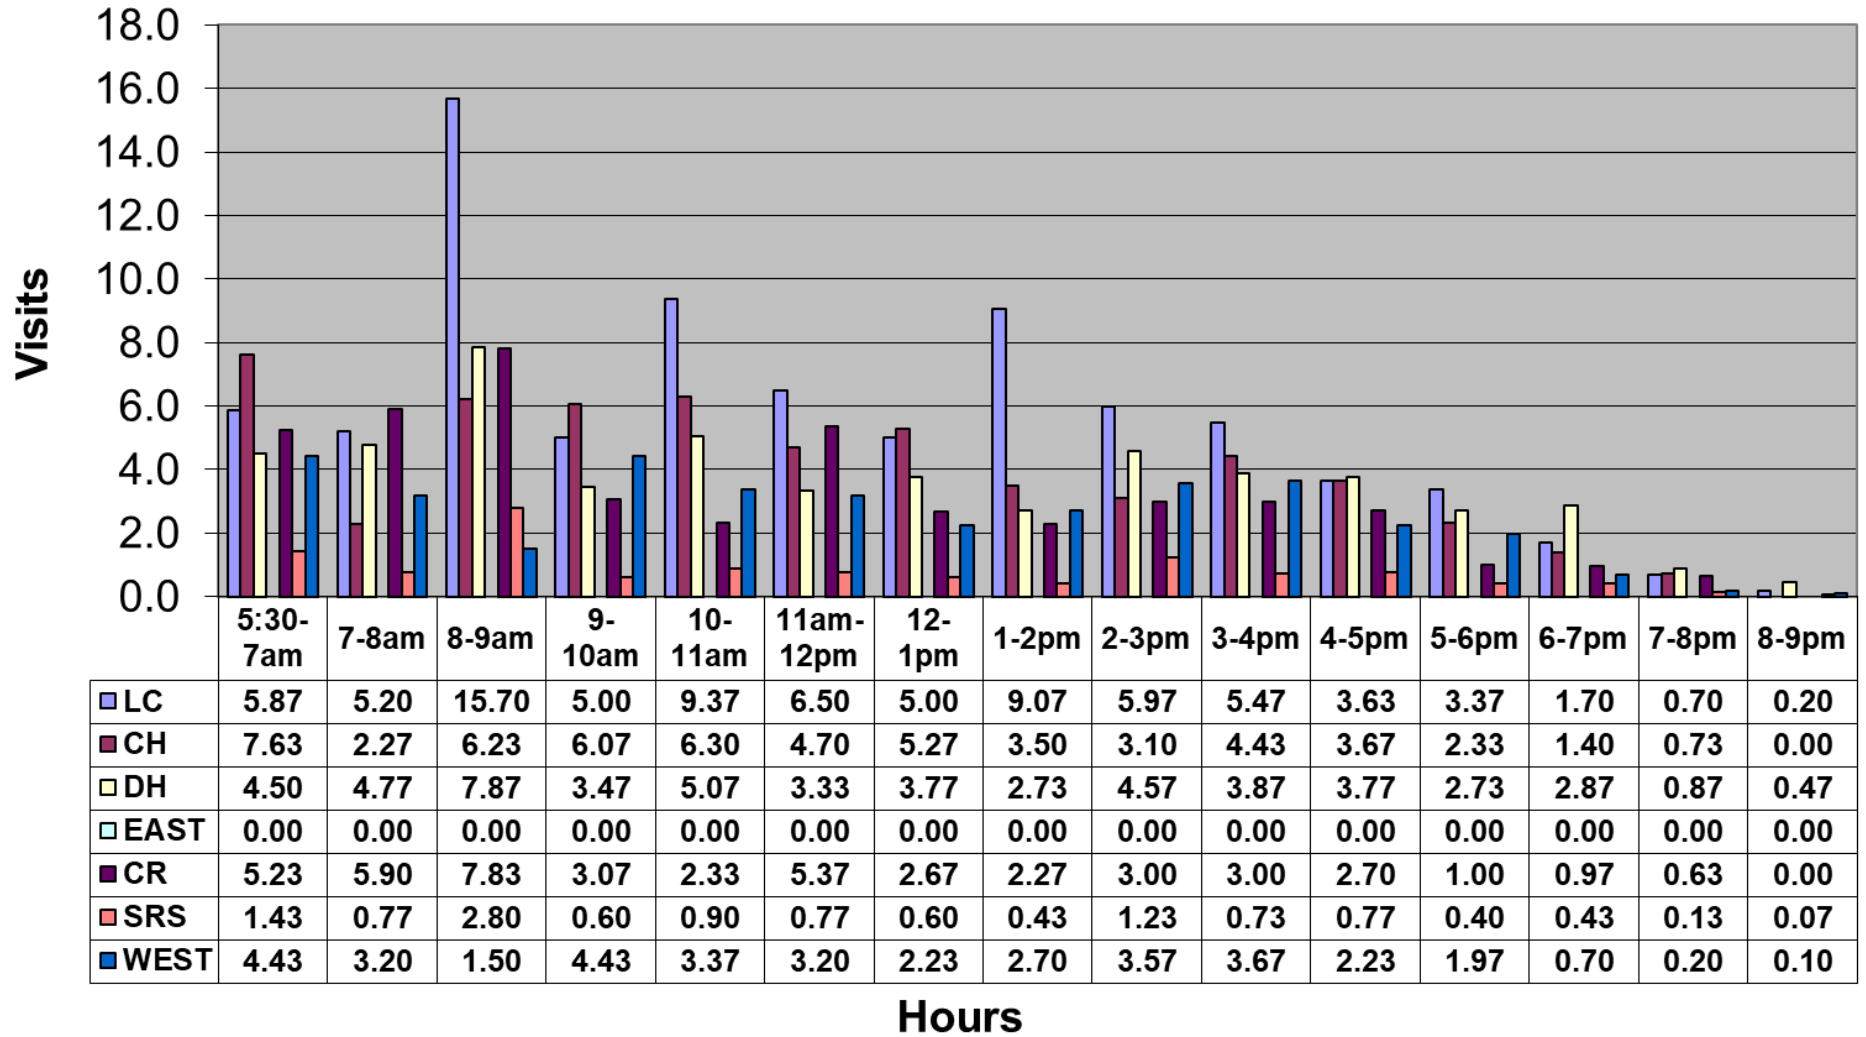

September 2021 - Pool Use by Hour - Major Centers

	LC	CH	DH	EC	CR	SRS	WEST
Total Visits	2482	1729	1639	0	1379	362	1125
Avg Daily	83	58	55	0	46	12	38
Avg Hourly	5.34	3.72	3.52	0.00	2.97	0.78	2.42

September 2021 - Satellite Centers - Pool Use by Hour

Visits By Hour

	ABN	ABS	CP1	CP2	CV	MV
Total Visits	1145	860	1196	1150	603	691
Avg Visits Per Day	38.17	28.67	39.87	38.33	20.10	23.03
Avg Visits Per Hour	2.46	1.85	2.57	2.47	1.30	1.49