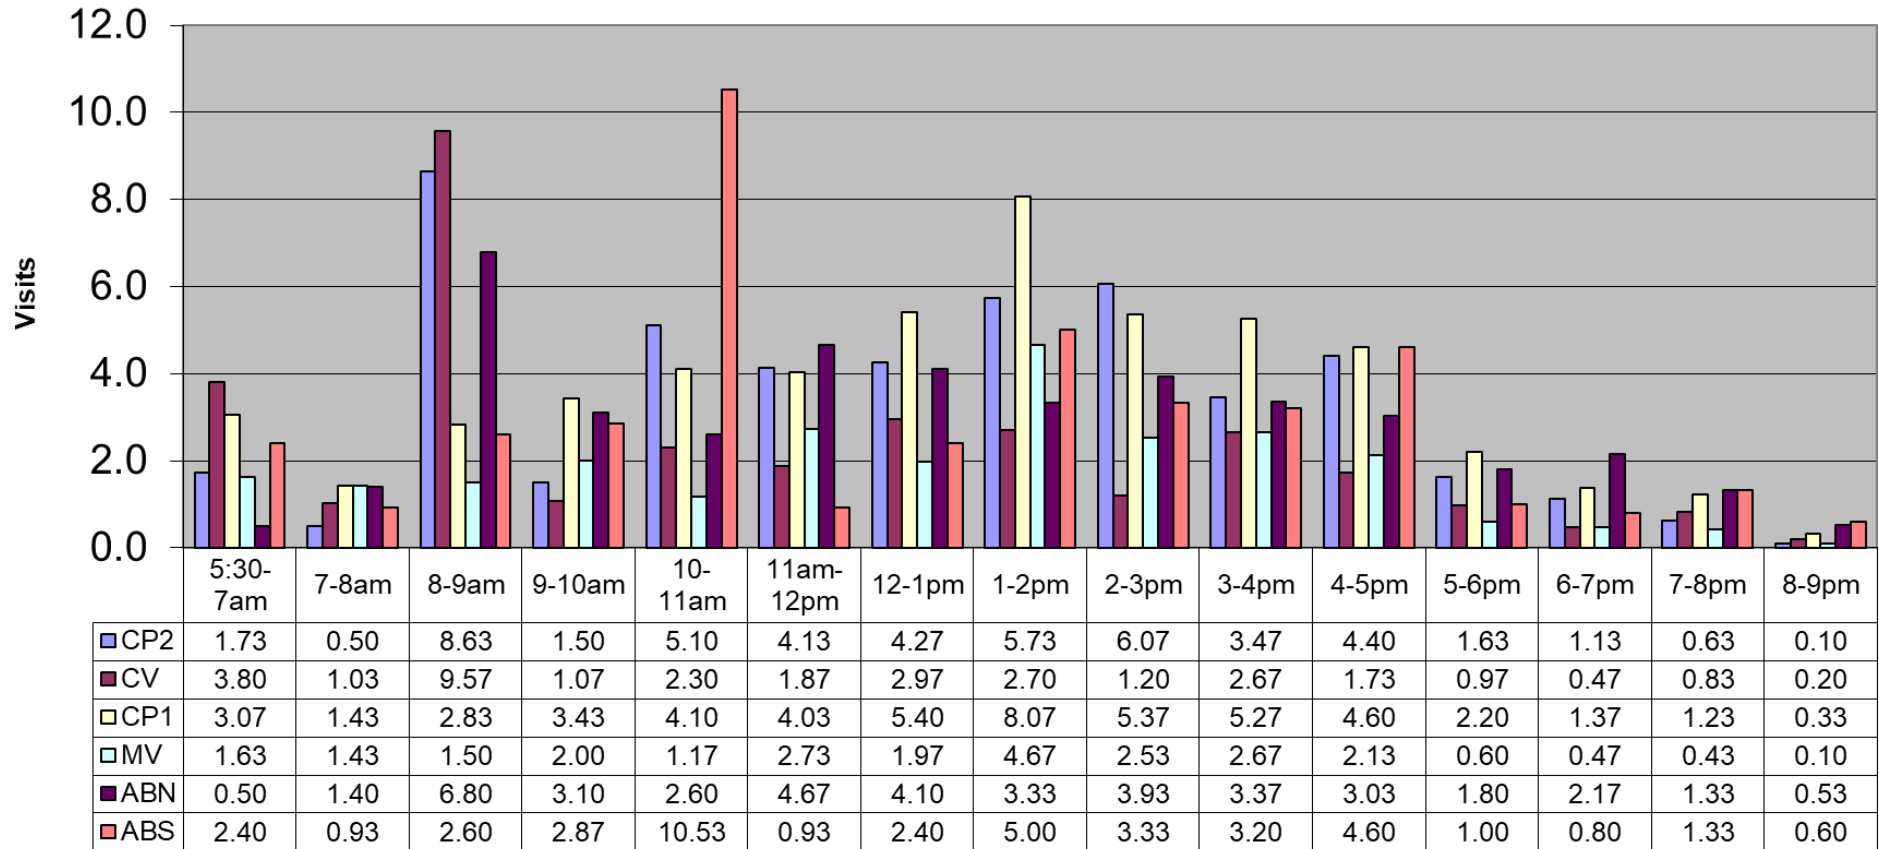

April 2022 - Pool Use by Hour - Major Centers

	LC	CH	DH	EC	CR	SRS	WEST
Total Visits	3060	2624	2100	0	1679	1991	1239
Avg Daily	102	87	70	0	56	66	41
Avg Hourly	6.58	5.64	4.52	0.00	3.61	4.28	2.66

April 2022 - Satellite Centers - Pool Use by Hour

Visits By Hour

	ABN	ABS	CP1	CP2	CV	MV
Total Visits	1280	638	1582	1471	1001	781
Avg Visits Per Day	42.67	42.53	52.73	49.03	33.37	26.03
Avg Visits Per Hour	2.75	2.74	3.40	3.16	2.15	1.68