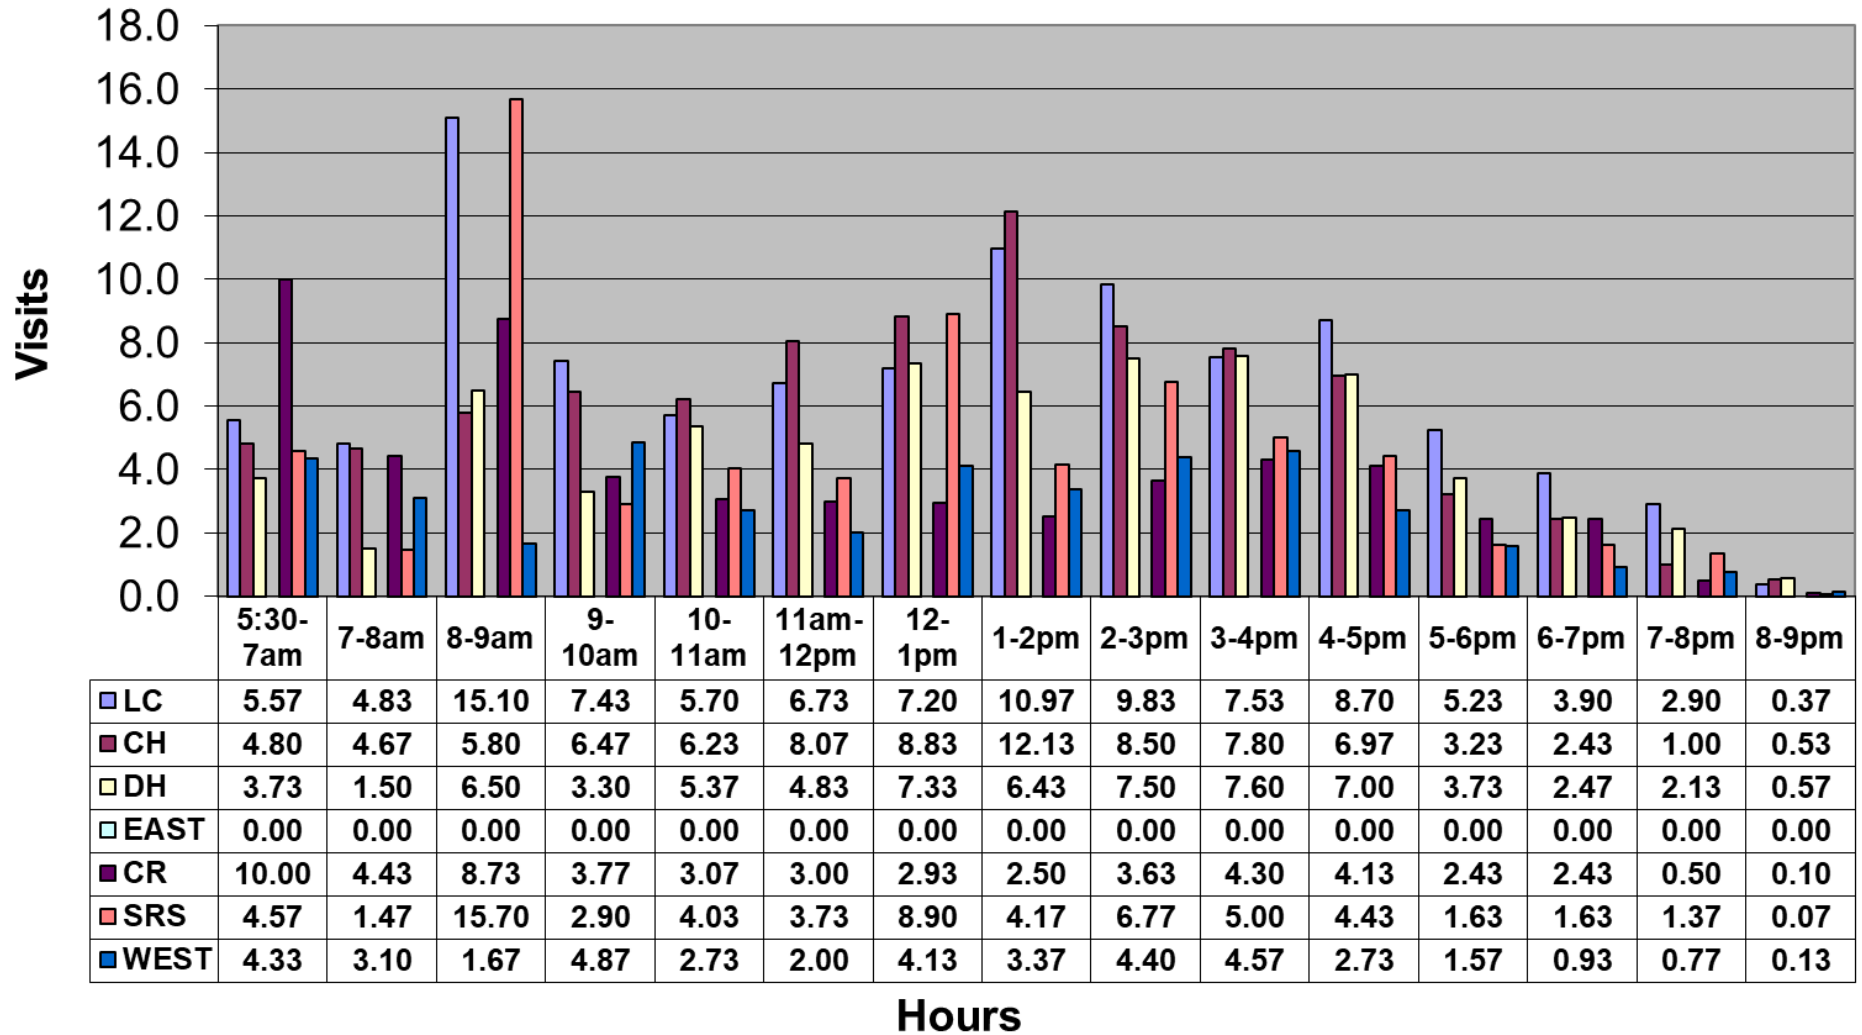

April 2022 - Pool Use by Hour - Major Centers

	LC	CH	DH	EC	CR	SRS	WEST
Total Visits	3060	2624	2100	0	1679	1991	1239
Avg Daily	102	87	70	0	56	66	41
Avg Hourly	6.58	5.64	4.52	0.00	3.61	4.28	2.66

April 2022 - Satellite Centers - Pool Use by Hour

Visits By Hour

	ABN	ABS	CP1	CP2	CV	MV
Total Visits	1280	638	1582	1471	1001	781
Avg Visits Per Day	42.67	42.53	52.73	49.03	33.37	26.03
Avg Visits Per Hour	2.75	2.74	3.40	3.16	2.15	1.68