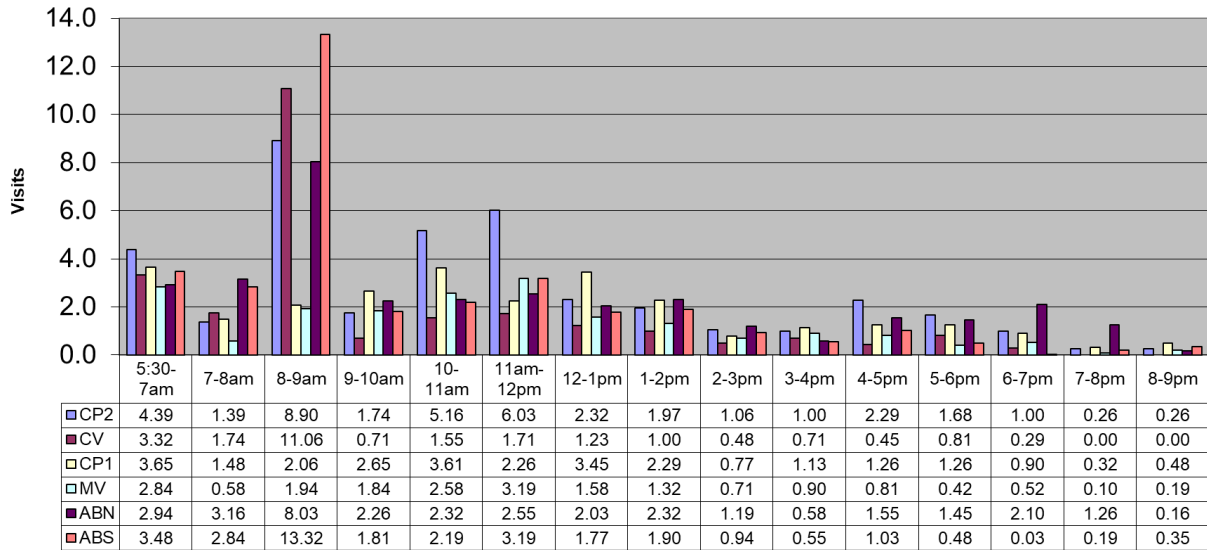

### August 2022 - Pool Use by Hour - Major Centers

	LC	CH	DH	EC	CR	SRS	WEST
<b>Total Visits</b>	2531	1607	1222	0	1271	1677	906
<b>Avg Daily</b>	82	52	39	0	41	54	29
<b>Avg Hourly</b>	5.27	3.34	2.54	0.00	2.65	3.49	1.89

### August 2022- Satellite Centers - Pool Use by Hour

### Visits By Hour

	ABN	ABS	CP1	CP2	CV	MV
Total Visits	1051	1057	855	1223	777	605
Avg Visits Per Day	33.90	34.10	27.58	39.45	25.06	19.52
Avg Visits Per Hour	2.19	2.20	1.78	2.55	1.62	1.26