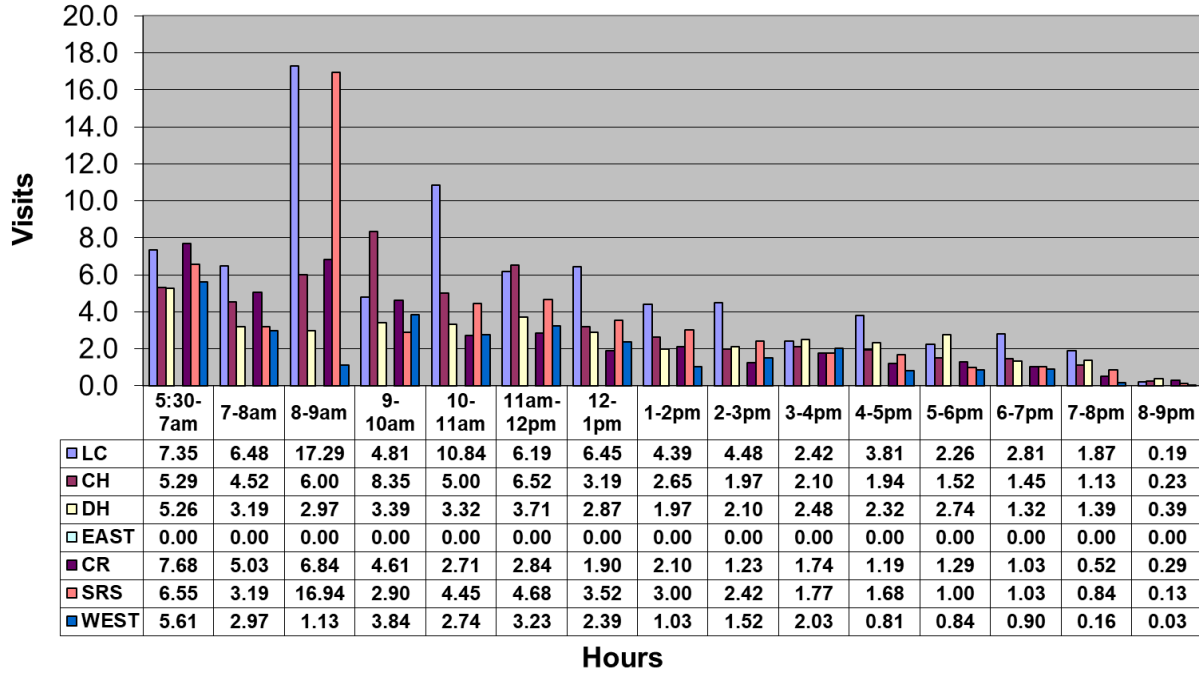

### August 2022 - Pool Use by Hour - Major Centers

	LC	CH	DH	EC	CR	SRS	WEST
<b>Total Visits</b>	2531	1607	1222	0	1271	1677	906
<b>Avg Daily</b>	82	52	39	0	41	54	29
<b>Avg Hourly</b>	5.27	3.34	2.54	0.00	2.65	3.49	1.89

### August 2022- Satellite Centers - Pool Use by Hour

### Visits By Hour

	ABN	ABS	CP1	CP2	CV	MV
Total Visits	1051	1057	855	1223	777	605
Avg Visits Per Day	33.90	34.10	27.58	39.45	25.06	19.52
Avg Visits Per Hour	2.19	2.20	1.78	2.55	1.62	1.26