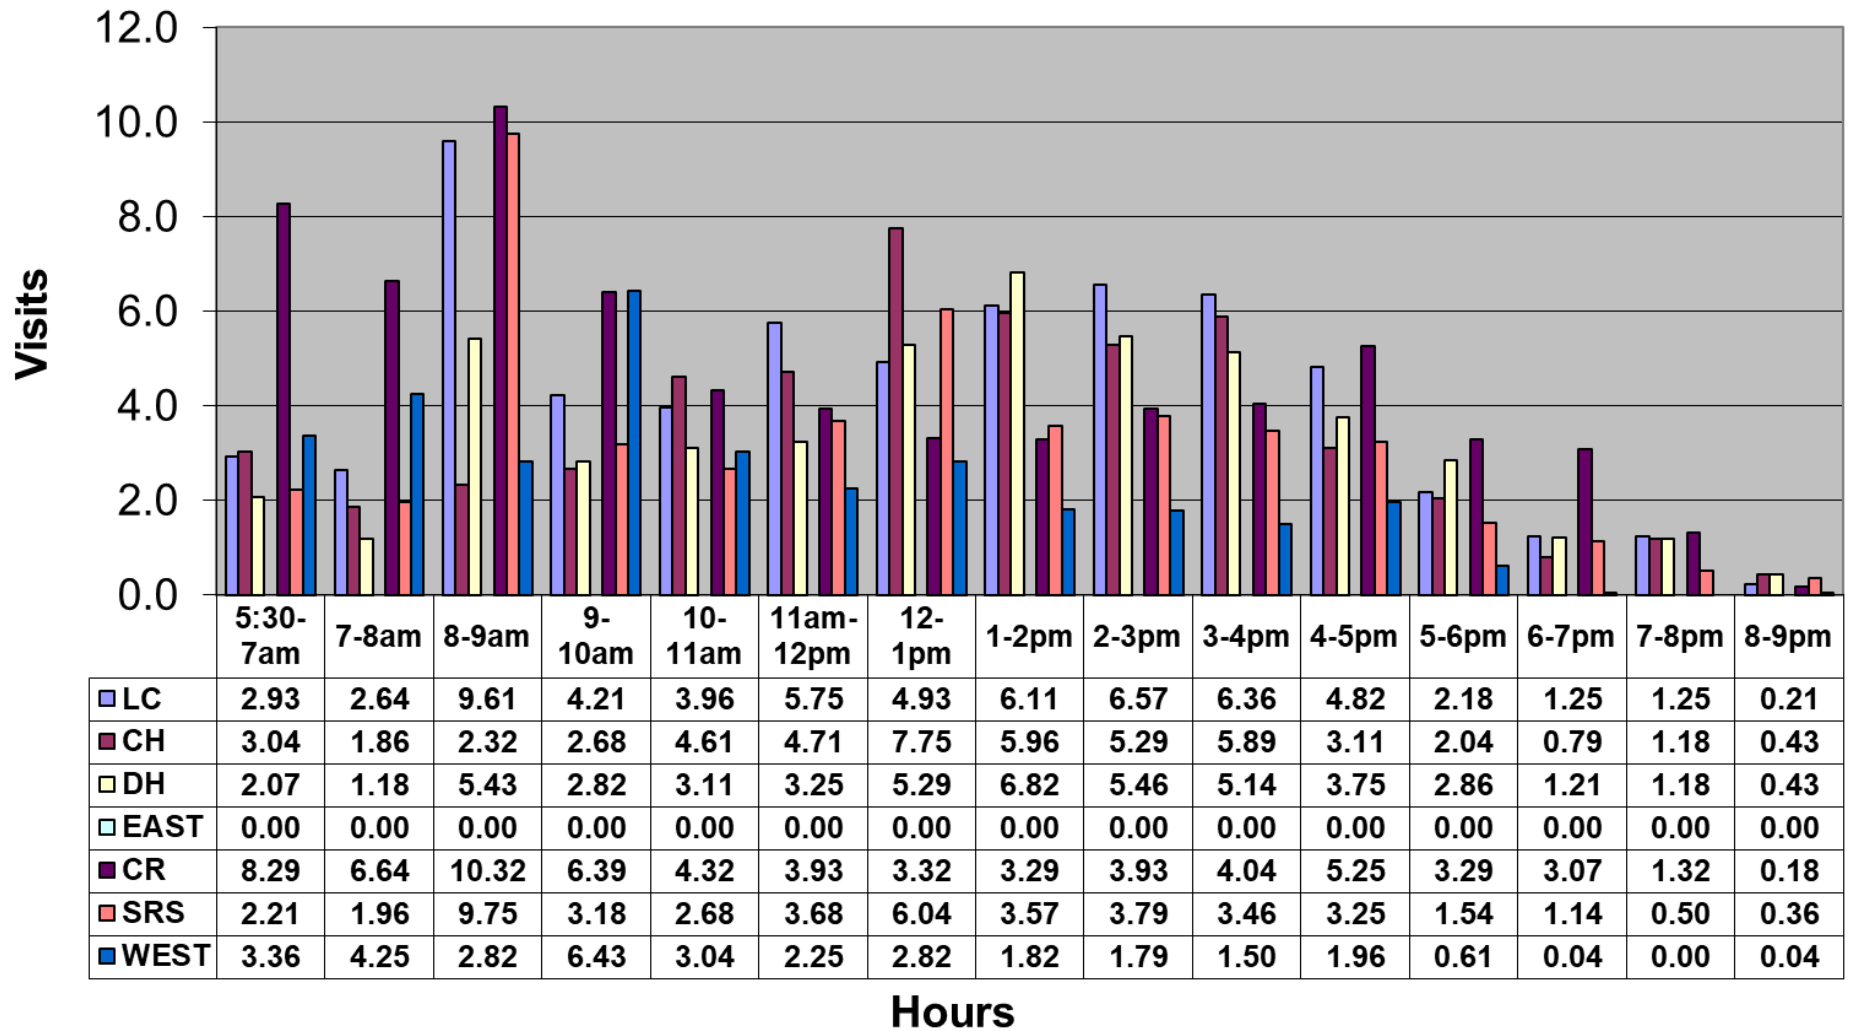

February 2022 - Pool Use by Hour - Major Centers

	LC	CH	DH	EC	CR	SRS	WEST
Total Visits	1758	1446	1400	0	1892	1319	916
Avg Daily	63	52	50	0	68	47	33
Avg Hourly	4.05	3.33	3.23	0.00	4.36	3.04	2.11

February 2022 - Satellite Centers - Pool Use by Hour

Visits By Hour

	ABN	ABS	CP1	CP2	CV	MV
Total Visits	445	650	884	903	734	451
Avg Visits Per Day	15.89	23.21	31.57	32.25	26.21	16.11
Avg Visits Per Hour	0.99	1.45	1.97	2.01	1.63	1.00