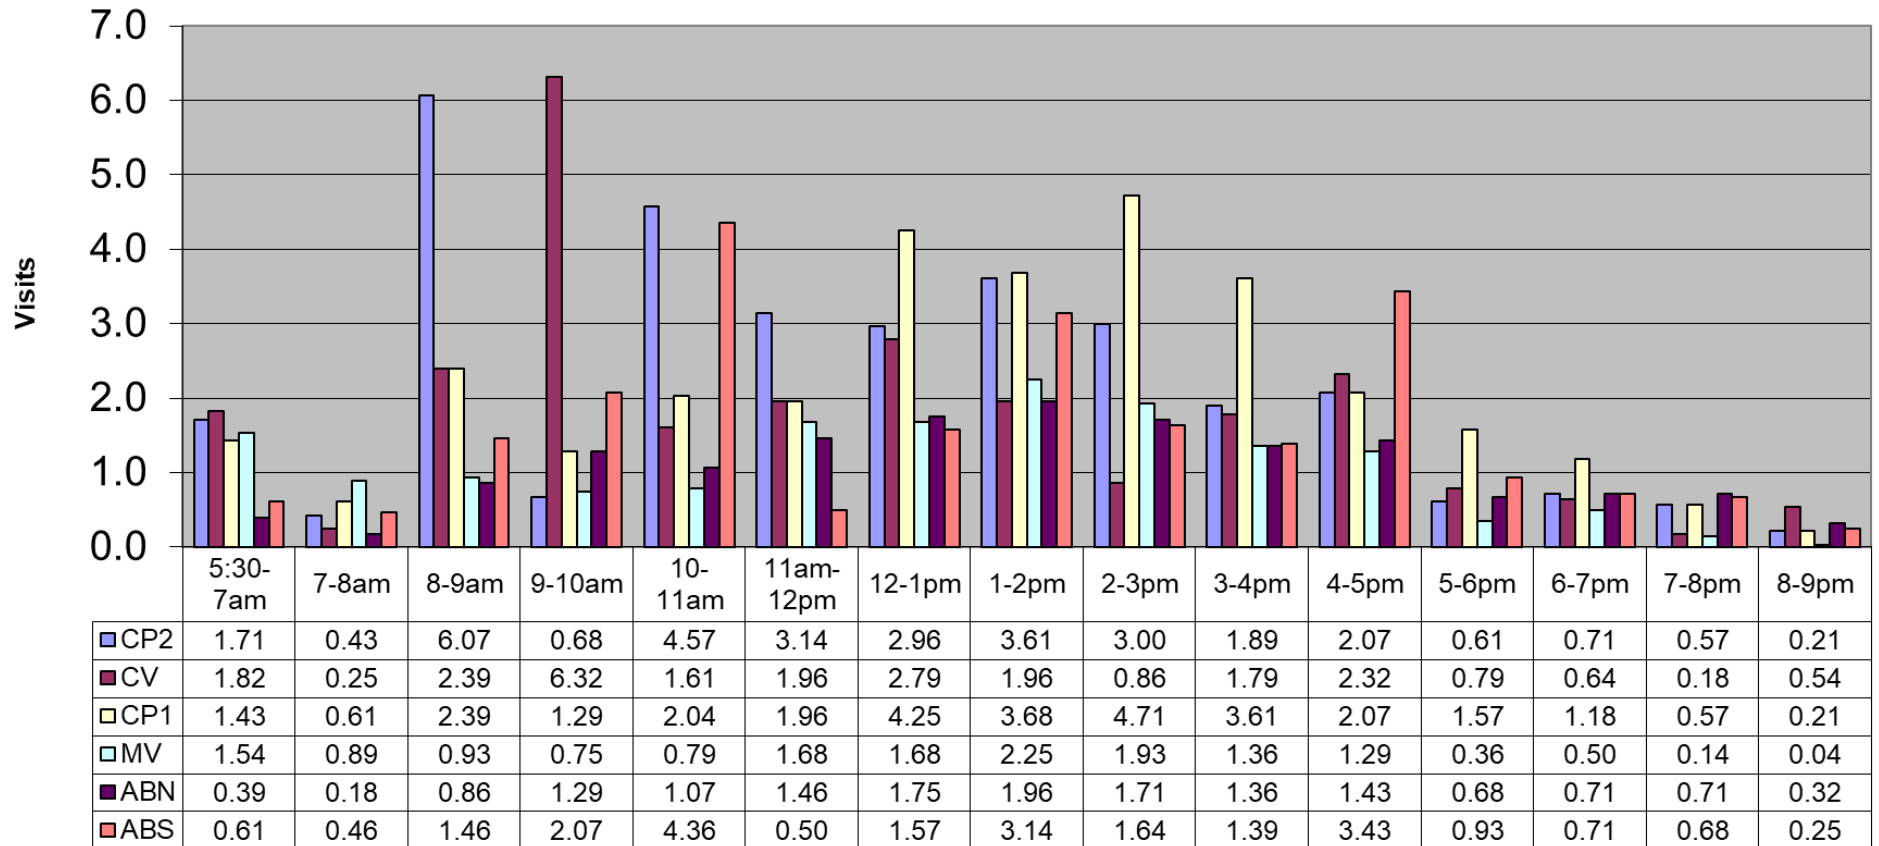

February 2022 - Pool Use by Hour - Major Centers

	LC	CH	DH	EC	CR	SRS	WEST
Total Visits	1758	1446	1400	0	1892	1319	916
Avg Daily	63	52	50	0	68	47	33
Avg Hourly	4.05	3.33	3.23	0.00	4.36	3.04	2.11

February 2022 - Satellite Centers - Pool Use by Hour

Visits By Hour

	ABN	ABS	CP1	CP2	CV	MV
Total Visits	445	650	884	903	734	451
Avg Visits Per Day	15.89	23.21	31.57	32.25	26.21	16.11
Avg Visits Per Hour	0.99	1.45	1.97	2.01	1.63	1.00