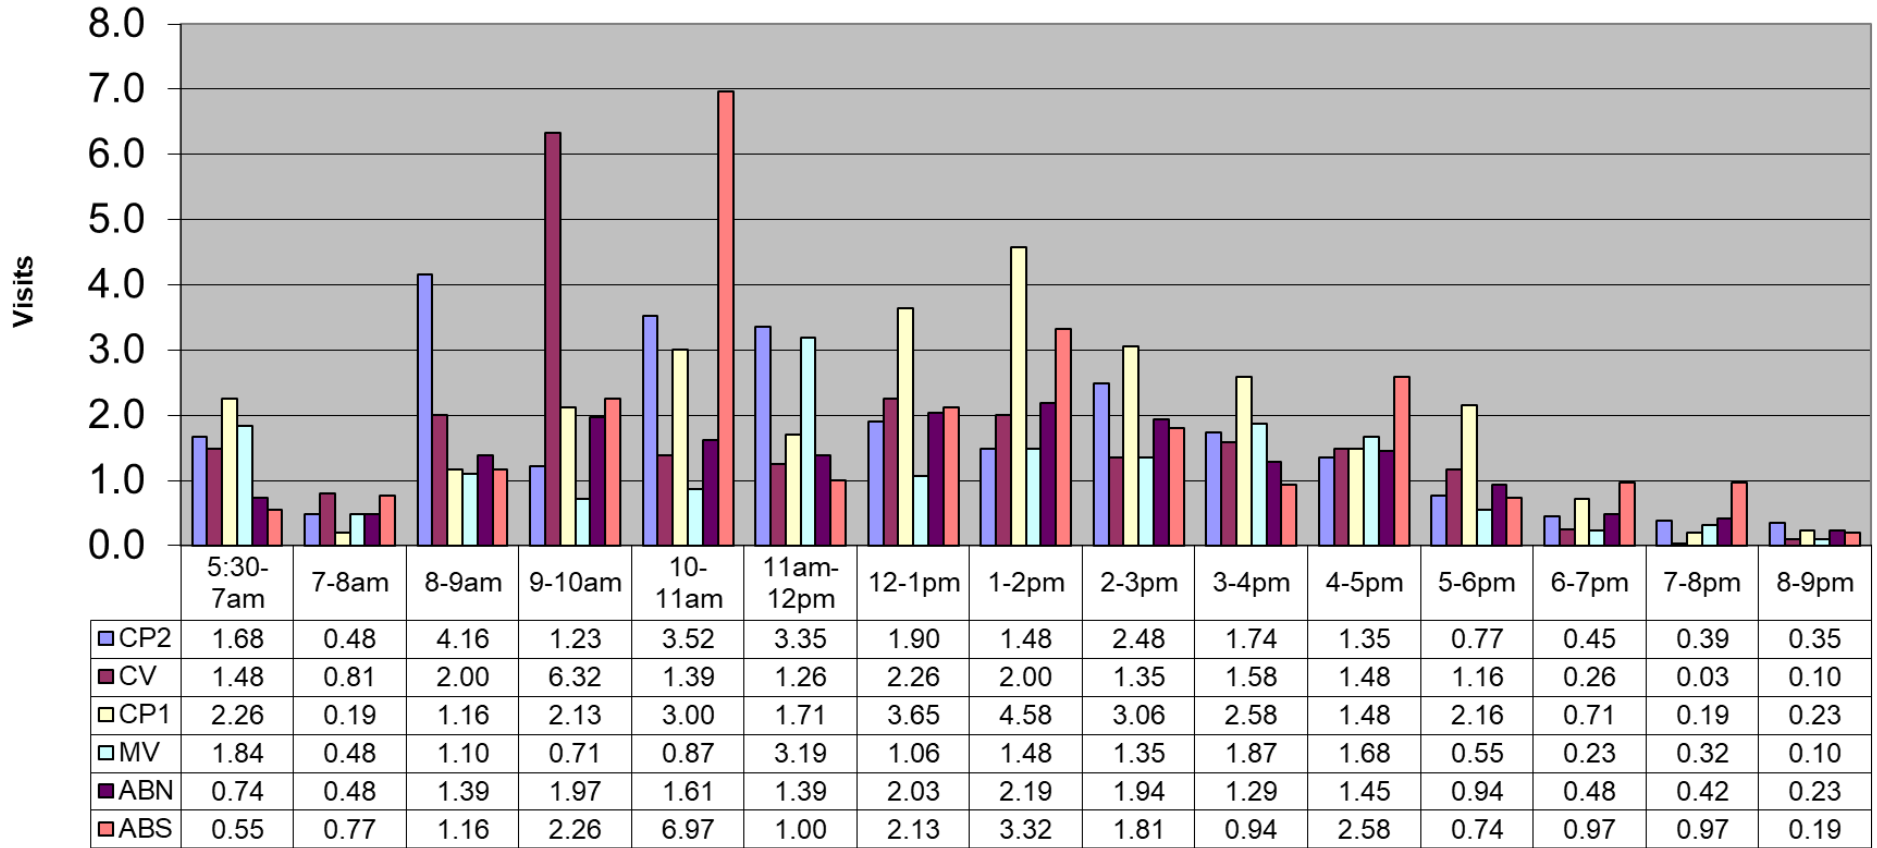

January 2022 - Pool Use by Hour - Major Centers

	LC	CH	DH	EC	CR	SRS	WEST
Total Visits	1880	1634	1459	0	1931	1246	1043
Avg Daily	61	53	47	0	62	40	34
Avg Hourly	3.91	3.40	3.04	0.00	4.02	2.59	2.17

Jan 2022 - Satellite Centers - Pool Use by Hour

Visits By Hour

	ABN	ABS	CP1	CP2	CV	MV
Total Visits	575	817	902	786	728	522
Avg Visits Per Day	18.55	26.35	29.10	25.35	23.48	16.84
Avg Visits Per Hour	1.20	1.70	1.88	1.64	1.52	1.09