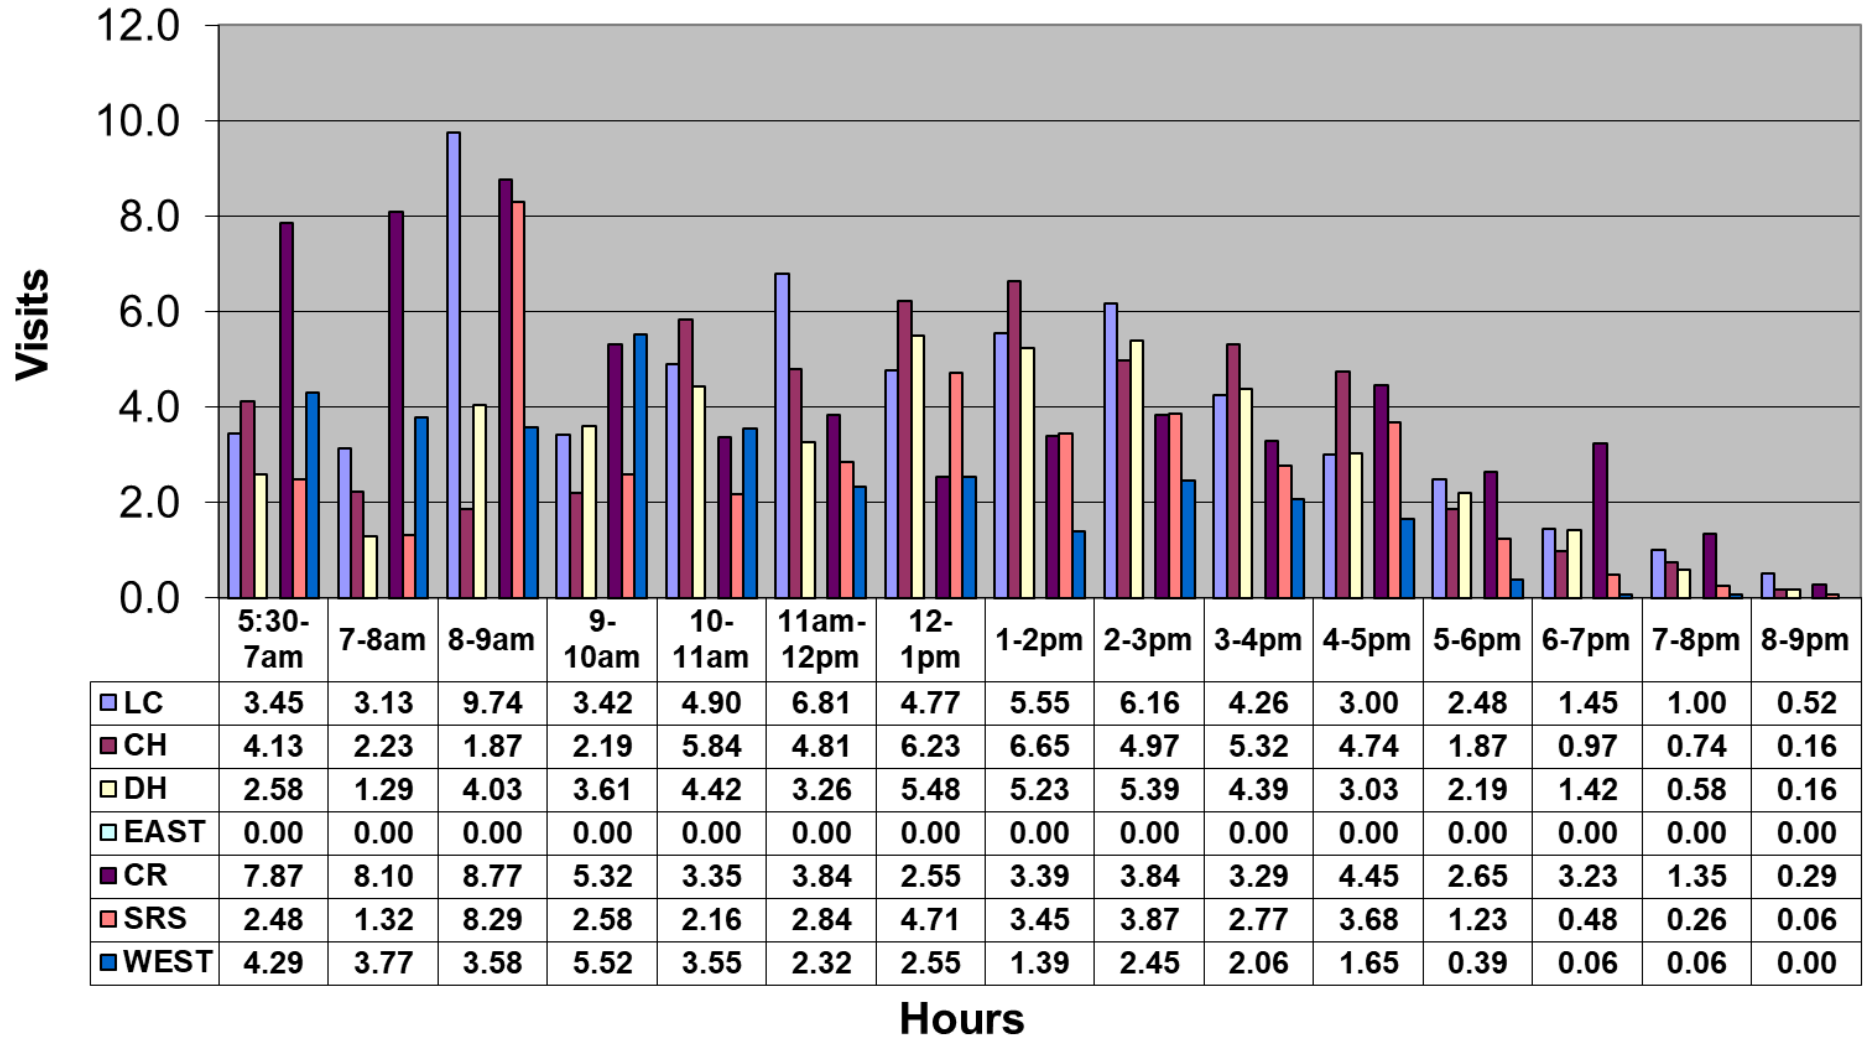

January 2022 - Pool Use by Hour - Major Centers

	LC	CH	DH	EC	CR	SRS	WEST
Total Visits	1880	1634	1459	0	1931	1246	1043
Avg Daily	61	53	47	0	62	40	34
Avg Hourly	3.91	3.40	3.04	0.00	4.02	2.59	2.17

Jan 2022 - Satellite Centers - Pool Use by Hour

Visits By Hour

	ABN	ABS	CP1	CP2	CV	MV
Total Visits	575	817	902	786	728	522
Avg Visits Per Day	18.55	26.35	29.10	25.35	23.48	16.84
Avg Visits Per Hour	1.20	1.70	1.88	1.64	1.52	1.09