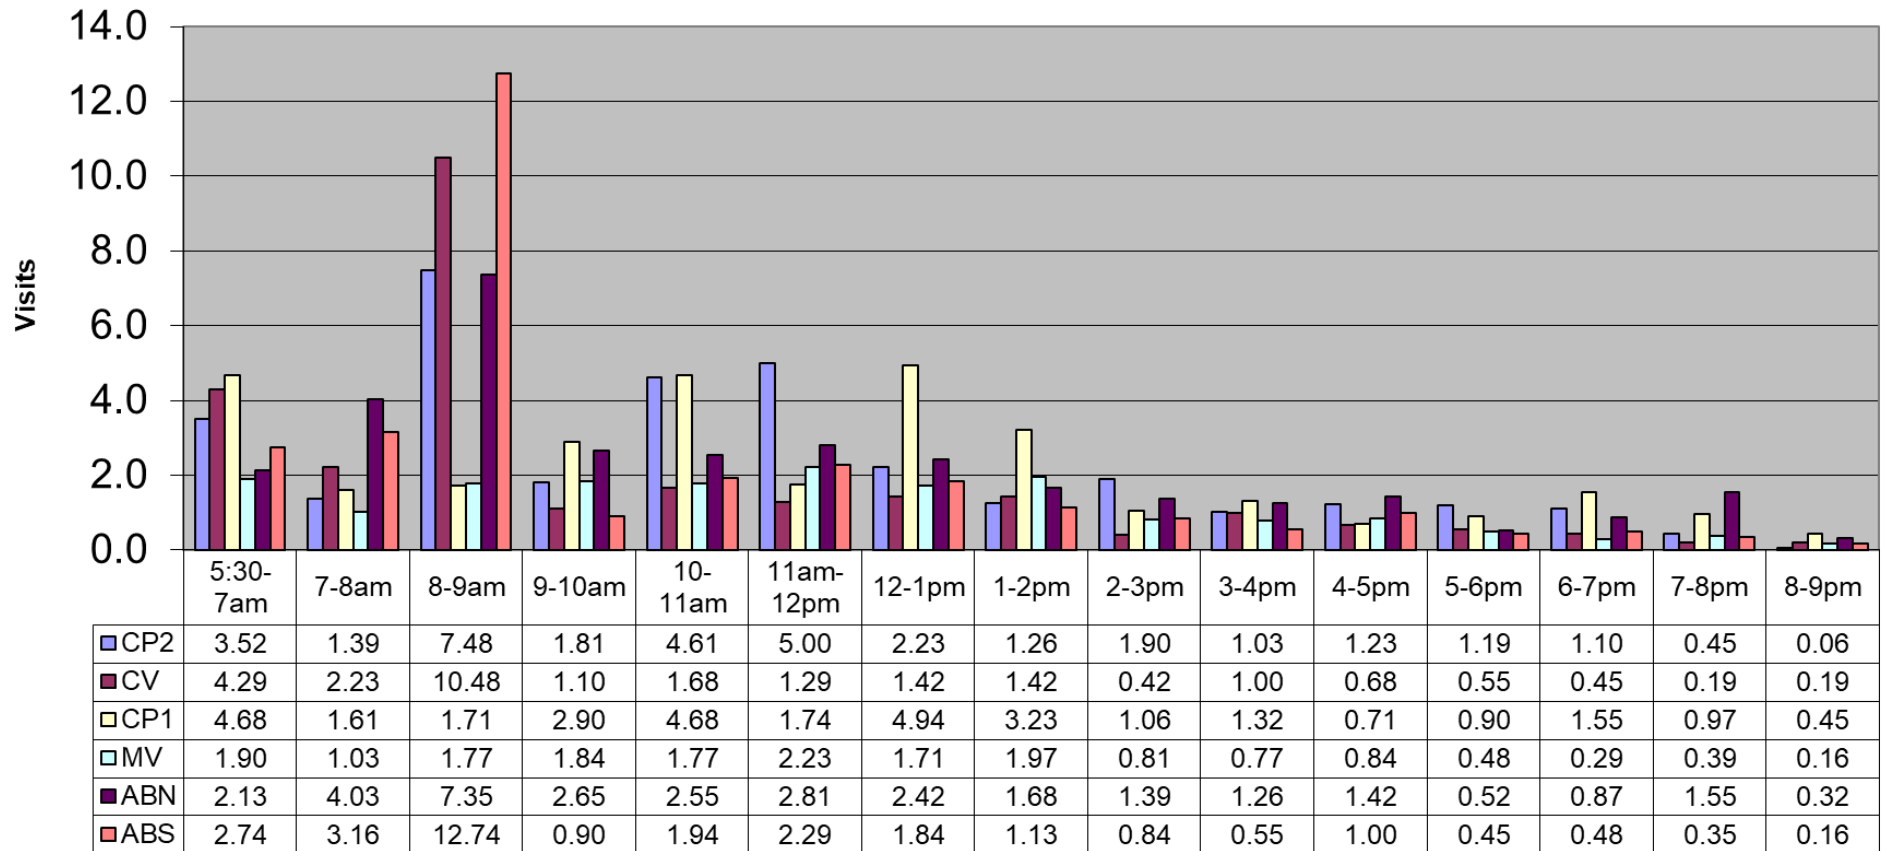

## July 2022 - Pool Use by Hour - Major Centers

	LC	CH	DH	EC	CR	SRS	WEST
<b>Total Visits</b>	2571	1599	1310	0	1268	1509	1105
<b>Avg Daily</b>	83	52	42	0	41	49	36
<b>Avg Hourly</b>	5.35	3.33	2.73	0.00	2.64	3.14	2.30

### July 2022 - Satellite Centers - Pool Use by Hour

### Visits By Hour

	ABN	ABS	CP1	CP2	CV	MV
Total Visits	1021	948	1006	1062	849	557
Avg Visits Per Day	32.94	30.58	32.45	34.26	27.39	17.97
Avg Visits Per Hour	2.12	1.97	2.09	2.21	1.77	1.16