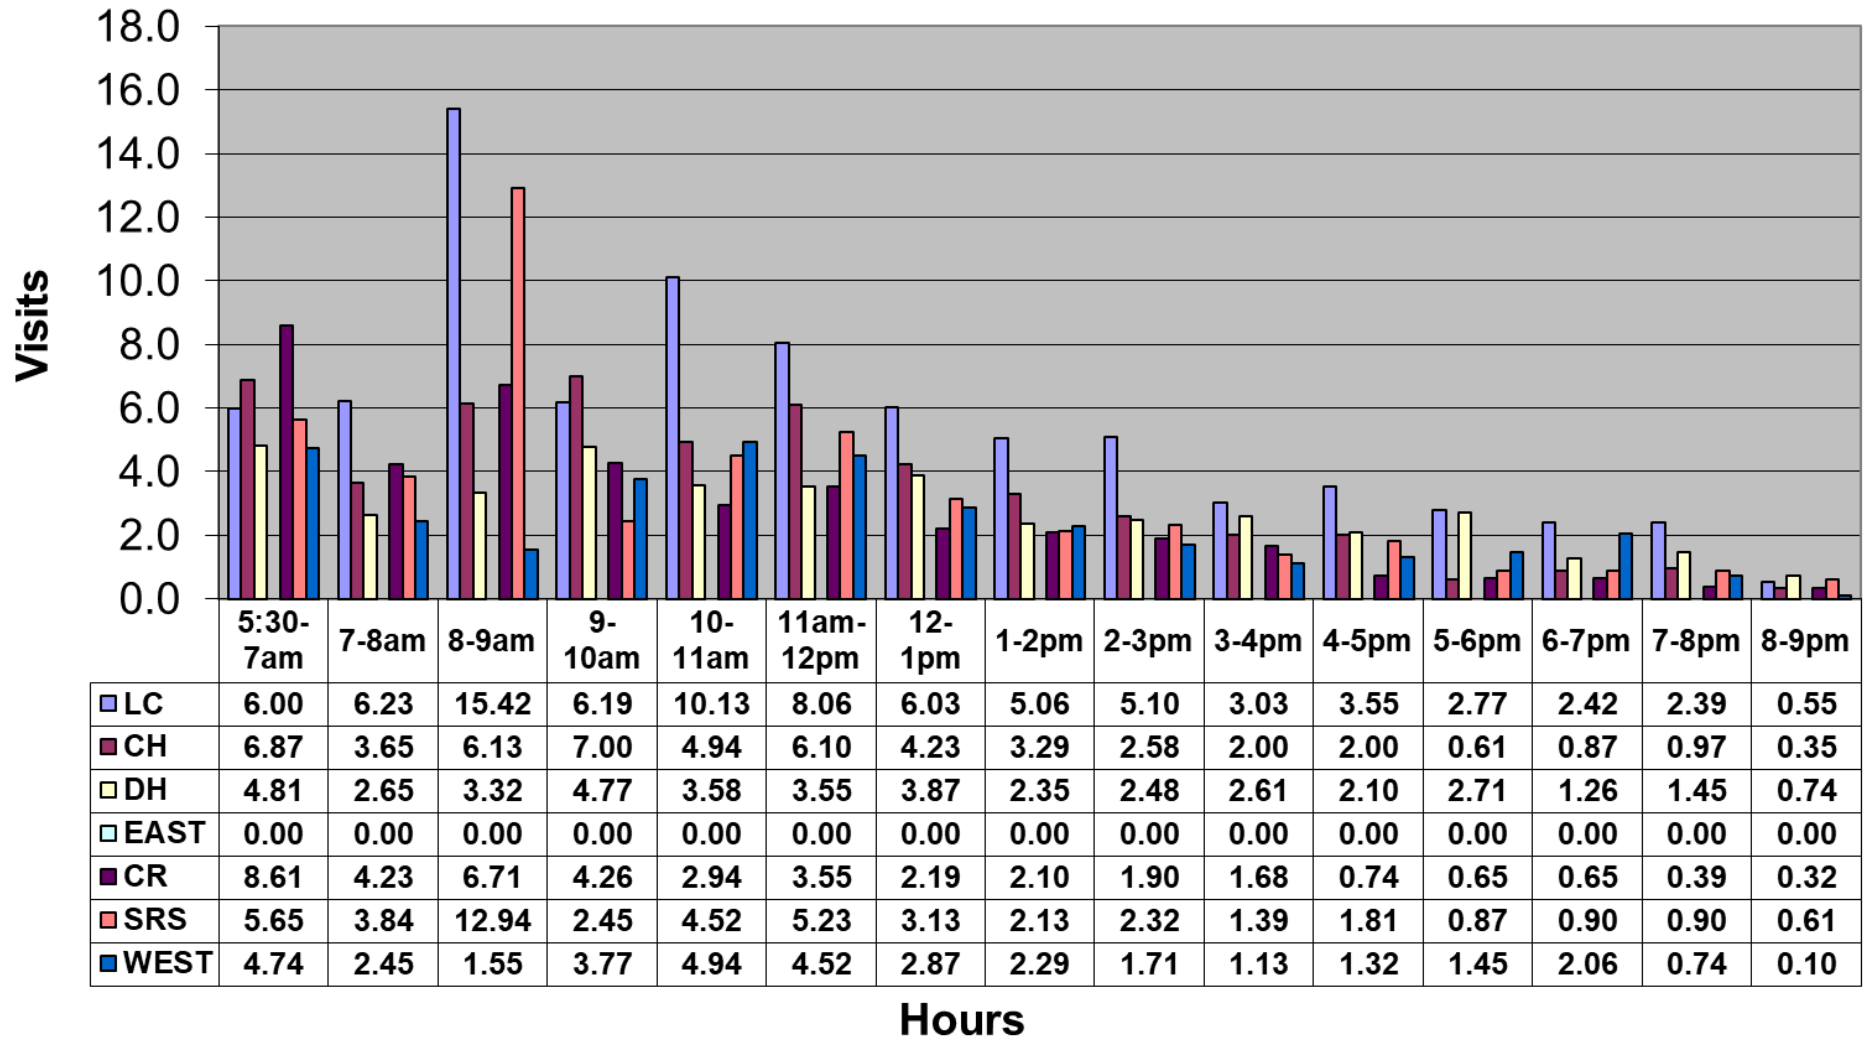

## July 2022 - Pool Use by Hour - Major Centers

	LC	CH	DH	EC	CR	SRS	WEST
<b>Total Visits</b>	2571	1599	1310	0	1268	1509	1105
<b>Avg Daily</b>	83	52	42	0	41	49	36
<b>Avg Hourly</b>	5.35	3.33	2.73	0.00	2.64	3.14	2.30

### July 2022 - Satellite Centers - Pool Use by Hour

### Visits By Hour

	ABN	ABS	CP1	CP2	CV	MV
Total Visits	1021	948	1006	1062	849	557
Avg Visits Per Day	32.94	30.58	32.45	34.26	27.39	17.97
Avg Visits Per Hour	2.12	1.97	2.09	2.21	1.77	1.16