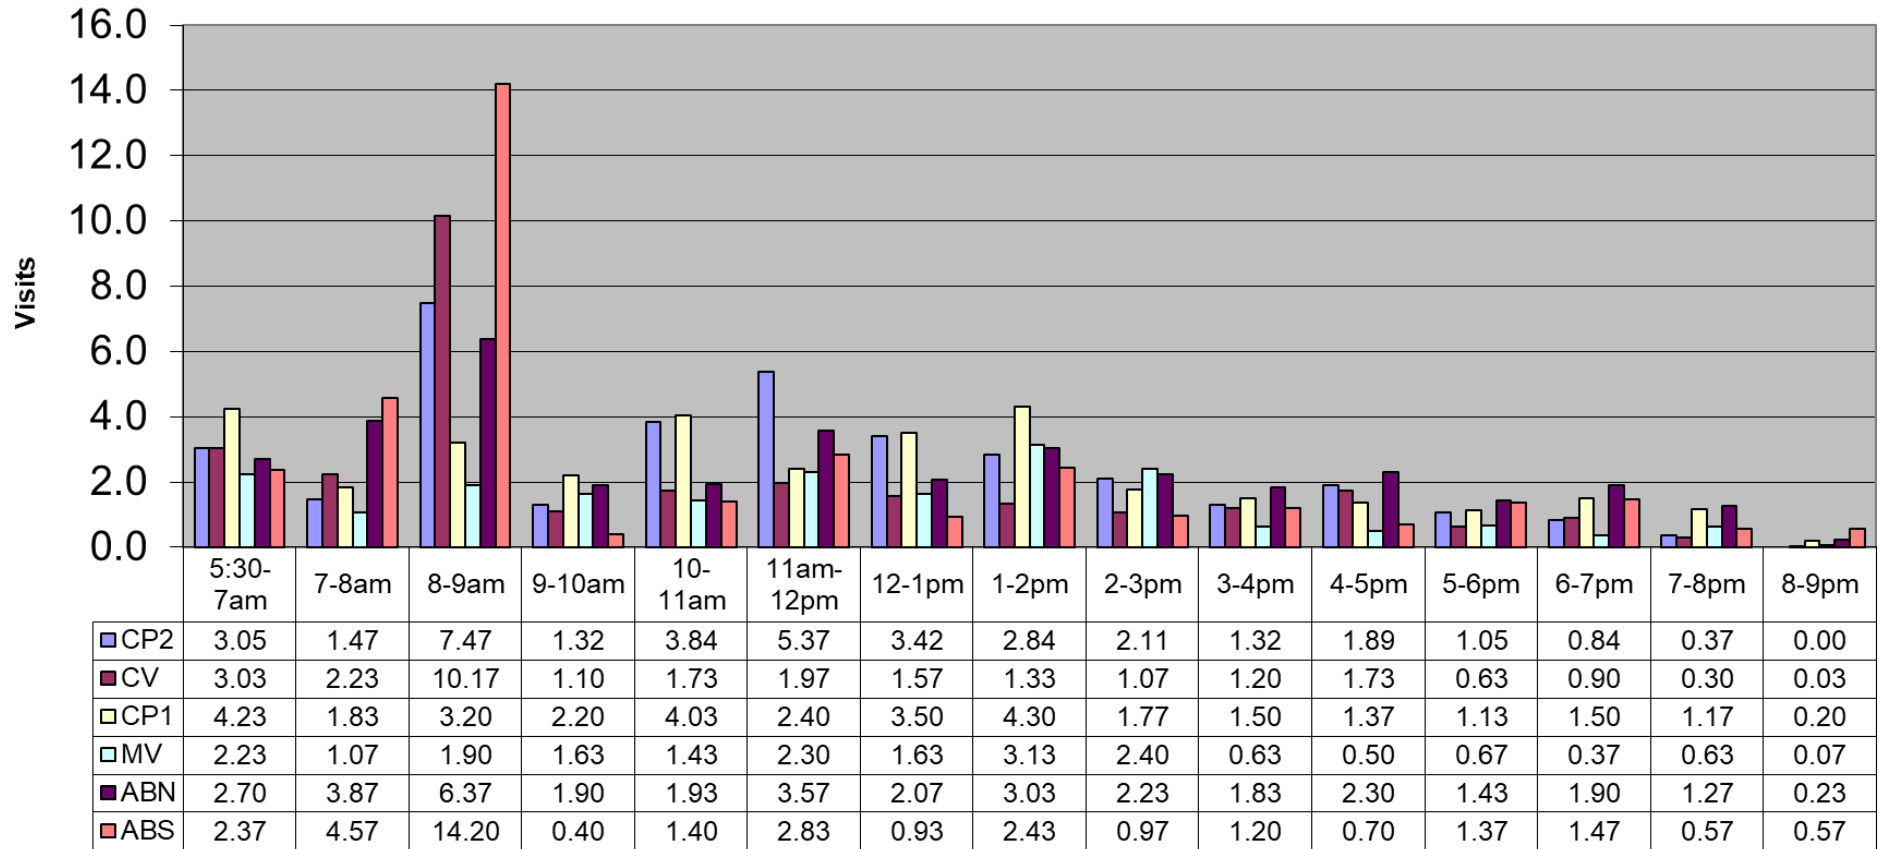

Jun 2022 - Pool Use by Hour - Major Centers

	LC	CH	DH	EC	CR	SRS	WEST
Total Visits	2907	1788	1272	0	1381	1230	1143
Avg Daily	97	60	42	0	46	56	38
Avg Hourly	6.25	3.85	2.74	0.00	2.97	3.61	2.46

Jun 2022 - Satellite Centers - Pool Use by Hour

Visits By Hour

	ABN	ABS	CP1	CP2	CV	MV
Total Visits	1099	1079	1030	691	870	618
Avg Visits Per Day	36.63	35.97	34.33	36.37	29.00	20.60
Avg Visits Per Hour	2.36	2.32	2.22	2.35	1.87	1.33