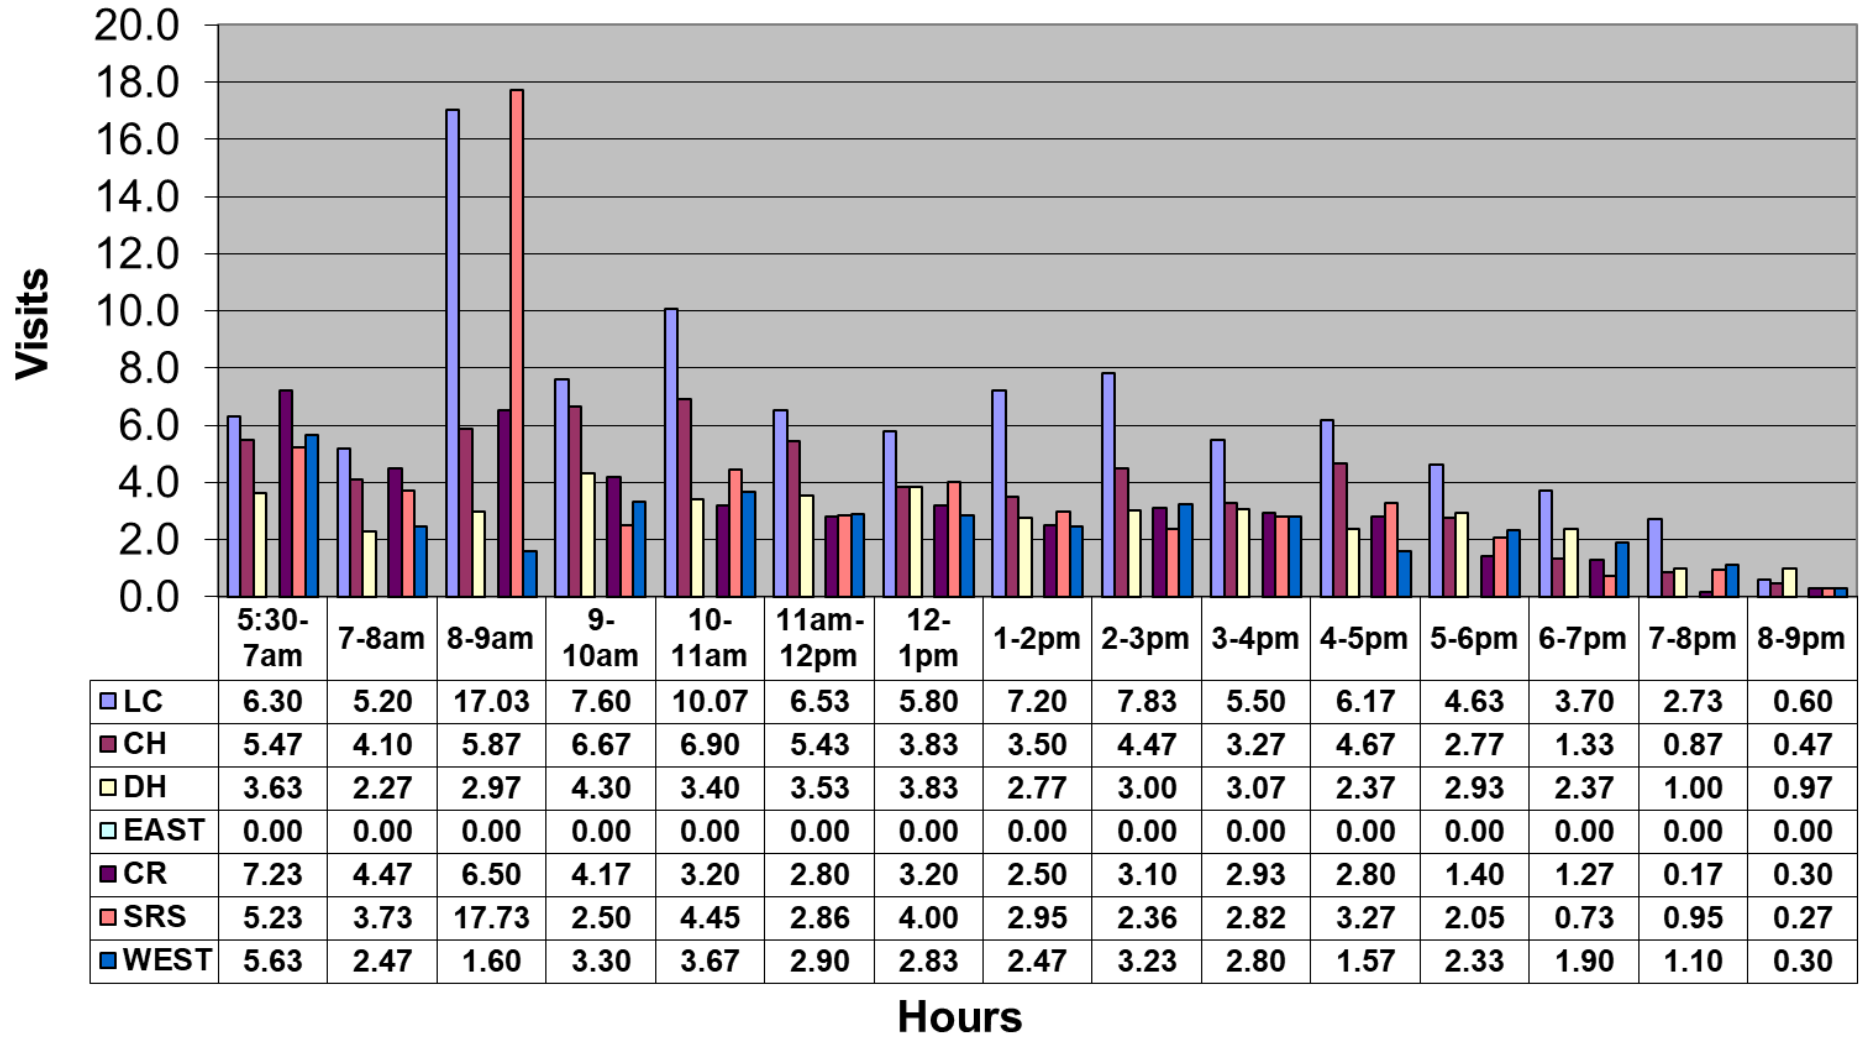

Jun 2022 - Pool Use by Hour - Major Centers

	LC	CH	DH	EC	CR	SRS	WEST
Total Visits	2907	1788	1272	0	1381	1230	1143
Avg Daily	97	60	42	0	46	56	38
Avg Hourly	6.25	3.85	2.74	0.00	2.97	3.61	2.46

Jun 2022 - Satellite Centers - Pool Use by Hour

Visits By Hour

	ABN	ABS	CP1	CP2	CV	MV
Total Visits	1099	1079	1030	691	870	618
Avg Visits Per Day	36.63	35.97	34.33	36.37	29.00	20.60
Avg Visits Per Hour	2.36	2.32	2.22	2.35	1.87	1.33