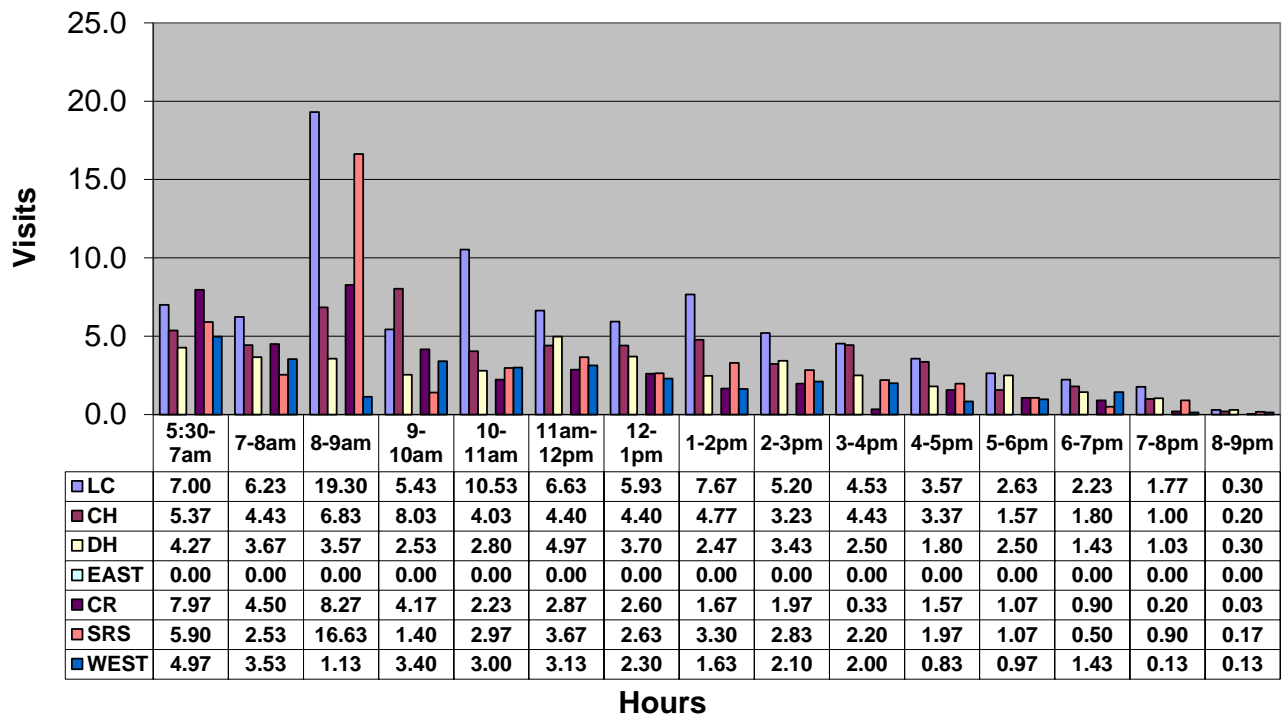

November 2022- Pool Use by Hour - Major Centers

	LC	CH	DH	EC	CR	SRS	WEST
Total Visits	2669	1736	1229	0	1210	1460	921
Avg Daily	89	58	41	0	40	49	31
Avg Hourly	7.12	4.63	3.28	0.00	2.60	4.06	2.56

**November 2022
- Satellite Centers - Pool Use by Hour**

Visits By Hour

	ABN	ABS	CP1	CP2	CV	MV
Total Visits	1076	998	868	1176	769	607
Avg Visits Per Day	35.87	33.27	28.93	39.20	25.63	20.23
Avg Visits Per Hour	2.99	2.77	2.41	3.27	2.14	1.69