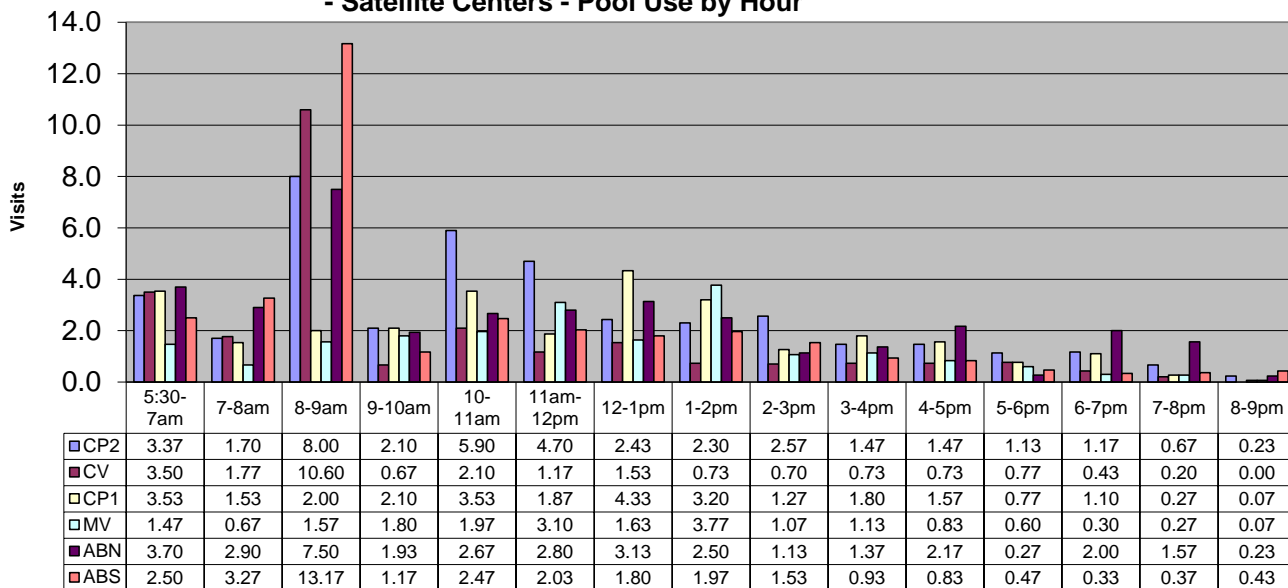

November 2022- Pool Use by Hour - Major Centers

	LC	CH	DH	EC	CR	SRS	WEST
Total Visits	2669	1736	1229	0	1210	1460	921
Avg Daily	89	58	41	0	40	49	31
Avg Hourly	7.12	4.63	3.28	0.00	2.60	4.06	2.56

**November 2022
- Satellite Centers - Pool Use by Hour**

Visits By Hour

	ABN	ABS	CP1	CP2	CV	MV
Total Visits	1076	998	868	1176	769	607
Avg Visits Per Day	35.87	33.27	28.93	39.20	25.63	20.23
Avg Visits Per Hour	2.99	2.77	2.41	3.27	2.14	1.69