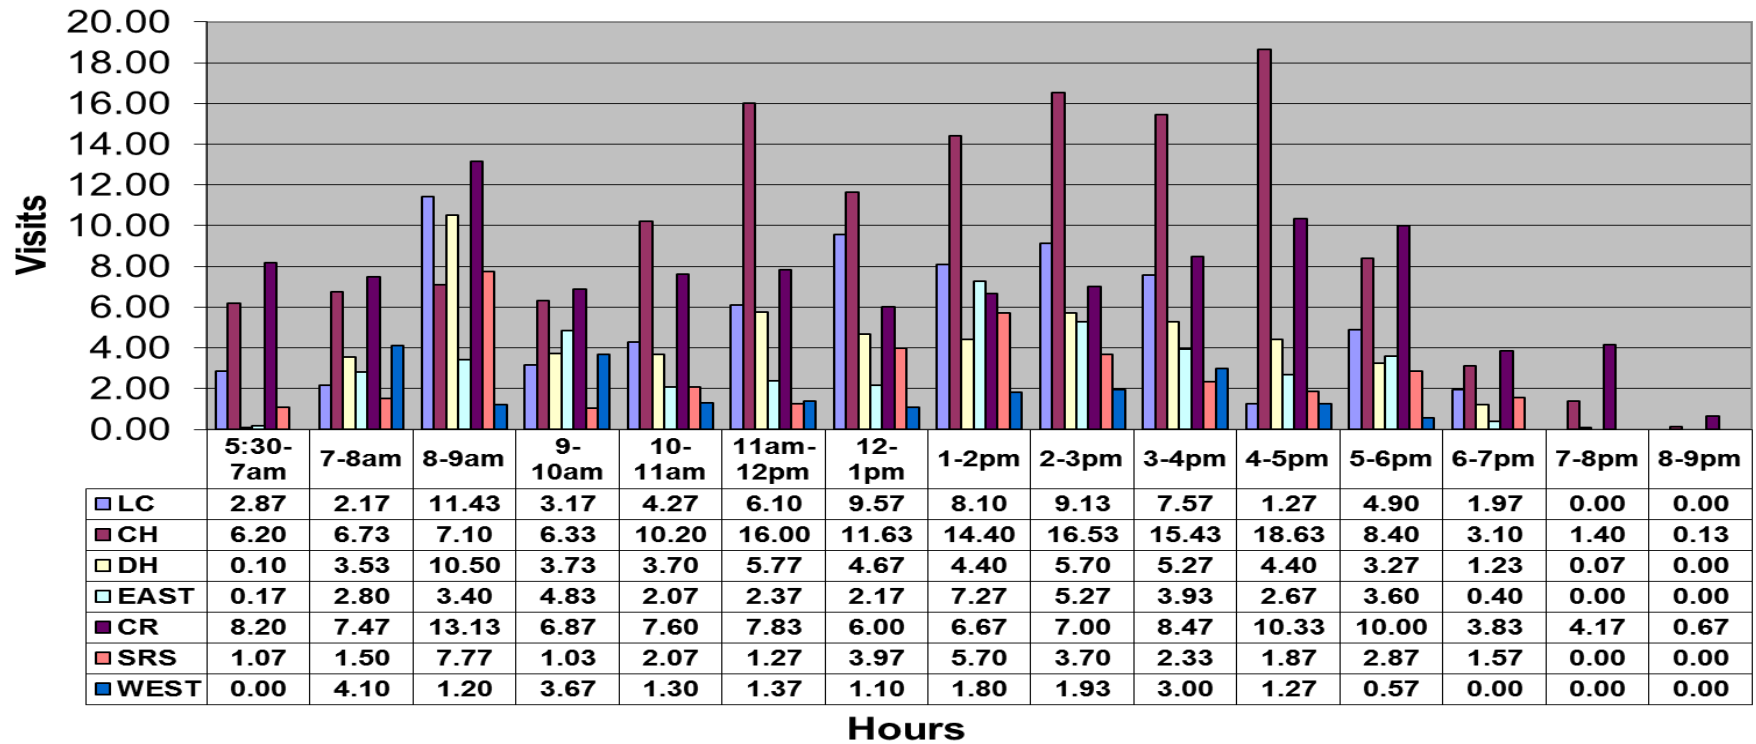

April 2013- Pool Use by Hour - Major Centers

	LC	CH	DH	EC	CR	SRS	WEST
Total Visits	2175	4267	1690	1228	3247	1101	639
Avg Daily	73	142	56	41	108	37	21
Avg Hourly	4.68	9.18	3.63	2.64	6.98	2.37	1.37

Satellite Centers - April 2013 - Pool Use by Hour

Visits By Hour

	ABN	ABS	CP1	CP2	CV	MV
Total Visits	1,273	1,152	1,644	1,882	1,729	719
Avg Visits Per Day	42.43	38.40	54.80	62.73	57.63	23.97
Avg Visits Per Hour	2.83	2.56	3.65	4.18	3.84	1.60