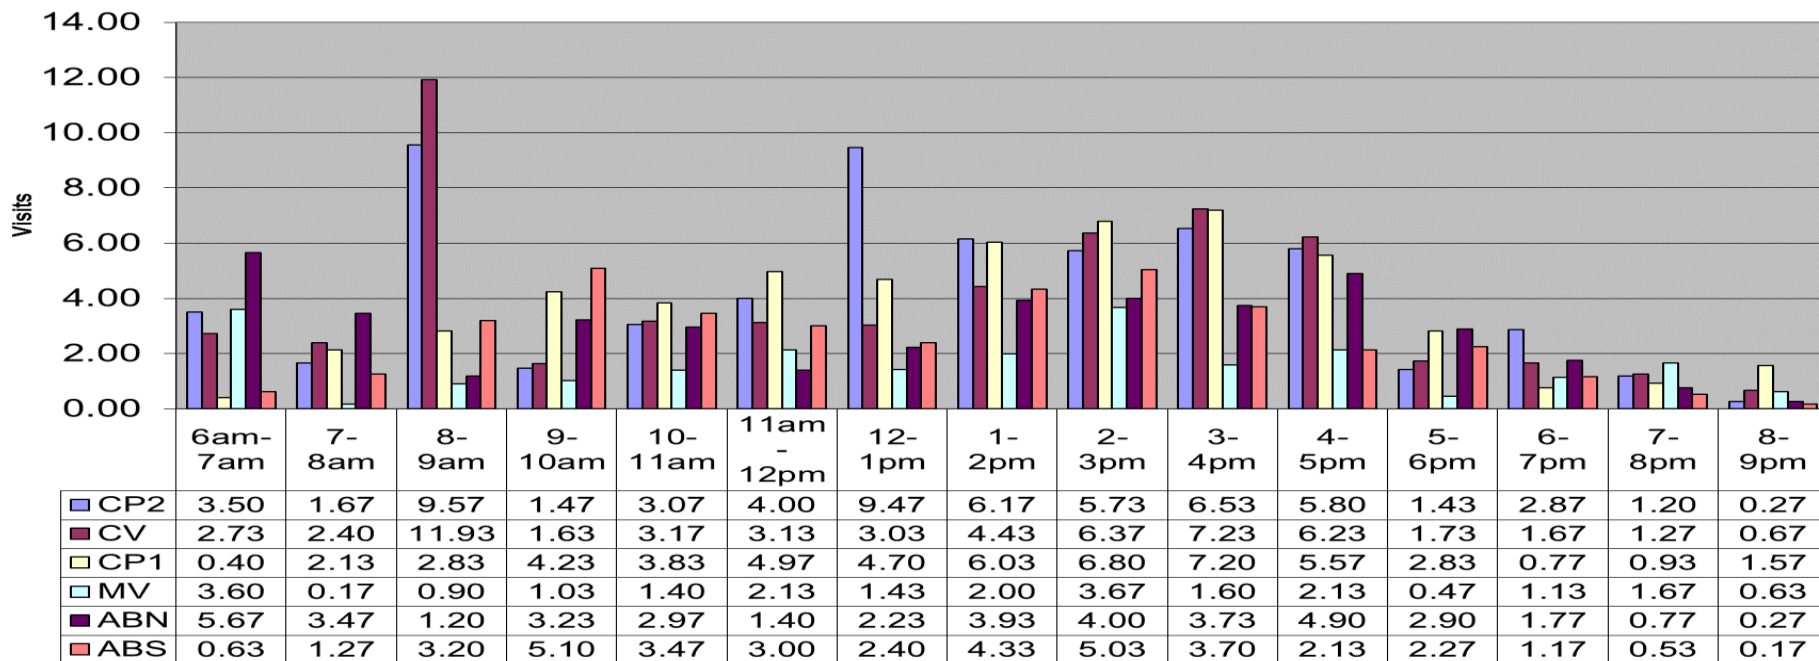

April 2013- Pool Use by Hour - Major Centers

	LC	CH	DH	EC	CR	SRS	WEST
Total Visits	2175	4267	1690	1228	3247	1101	639
Avg Daily	73	142	56	41	108	37	21
Avg Hourly	4.68	9.18	3.63	2.64	6.98	2.37	1.37

Satellite Centers - April 2013 - Pool Use by Hour

Visits By Hour

	ABN	ABS	CP1	CP2	CV	MV
Total Visits	1,273	1,152	1,644	1,882	1,729	719
Avg Visits Per Day	42.43	38.40	54.80	62.73	57.63	23.97
Avg Visits Per Hour	2.83	2.56	3.65	4.18	3.84	1.60