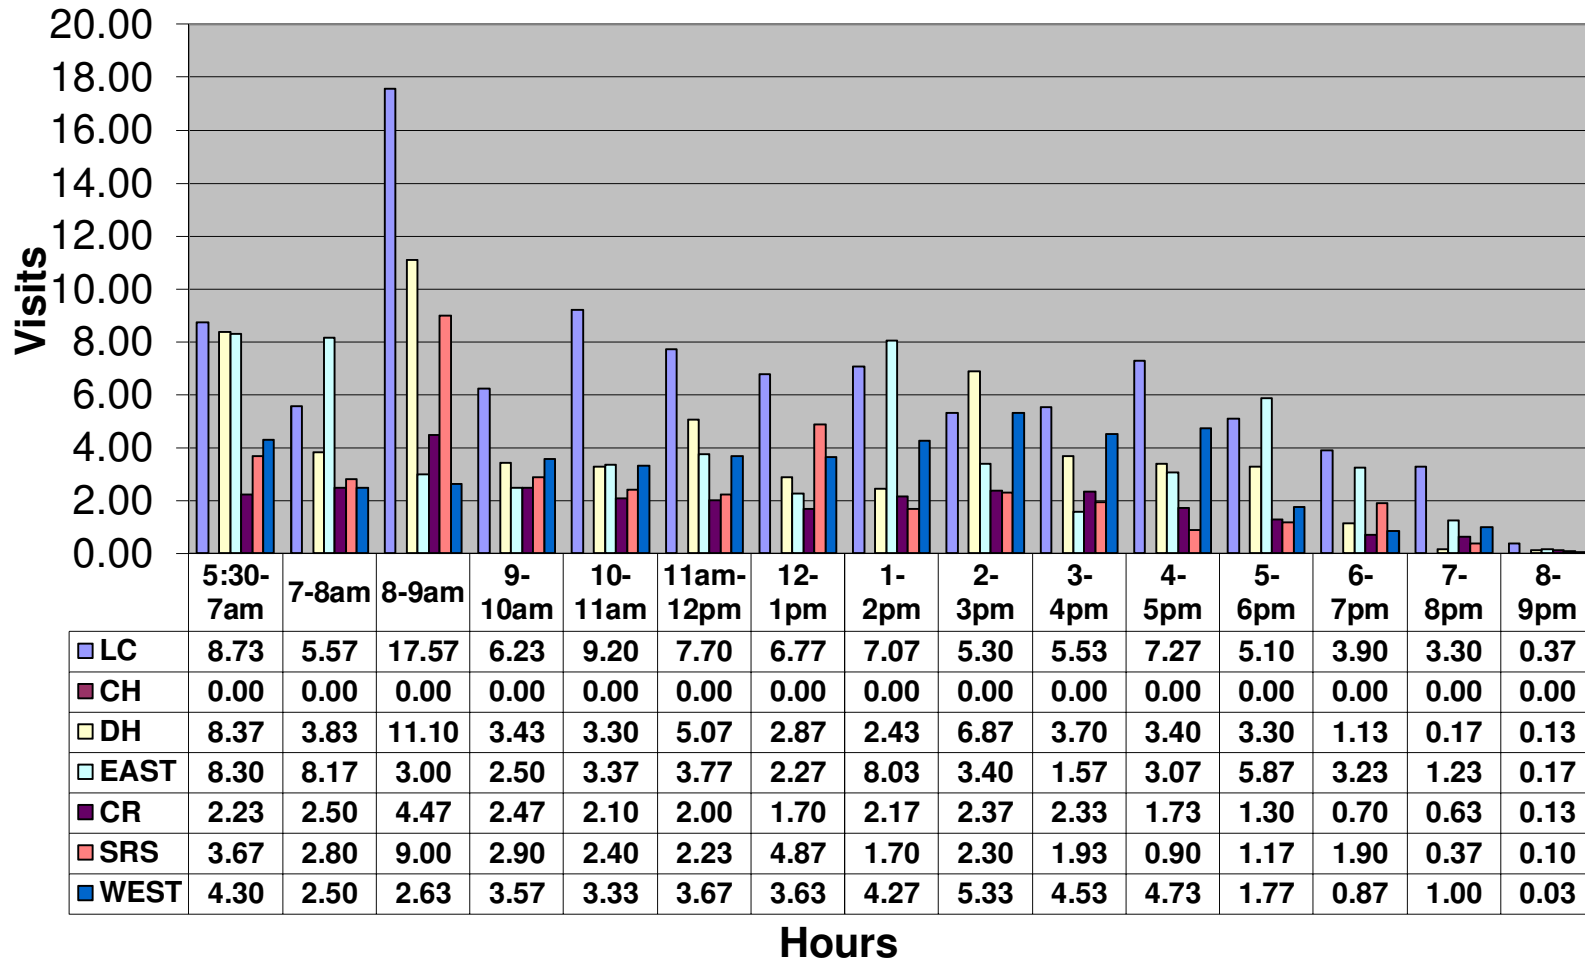

August 2012 - Pool Use by Hour - Major Centers

Please note: Canoa Hills was closed for pool maintenance.

	LC	CH	DH	0.67	CR	SRS	WEST
Total Visits	2988	0	1773	1738	865	1147	1385
Avg Daily	100	0	59	58	29	38	46
Avg Hourly	6.43	0.00	3.81	3.74	1.86	2.47	2.98

Satellite Centers - August 2012- Pool Use by Hour

Visits By Hour

	6am-7am	7-8am	8-9am	9-10am	10-11am	11am-12pm	12-1pm	1-2pm	2-3pm	3-4pm	4-5pm	5-6pm	6-7pm	7-8pm	8-9pm
CP2	3.23	1.47	5.73	1.63	2.43	2.57	6.30	3.40	3.37	3.50	4.23	1.23	0.40	0.10	0.07
CV	0.00	0.00	0.00	0.00	0.00	0.00	0.00	0.00	0.00	0.00	0.00	0.00	0.00	0.00	0.00
CP1	1.43	3.47	4.73	6.03	4.03	3.40	3.97	4.70	1.90	1.43	3.43	1.10	0.87	1.07	0.33
MV	5.27	1.13	2.97	3.03	1.47	3.80	1.87	3.20	2.30	1.43	2.37	1.30	1.60	2.27	0.37
ABN	0.53	0.73	2.73	4.27	1.00	3.40	0.63	1.87	0.63	0.83	0.53	0.47	0.27	0.20	0.07
ABS	0.93	1.27	1.37	0.97	0.63	1.17	0.87	1.03	0.60	0.67	2.33	1.60	1.07	0.47	0.27