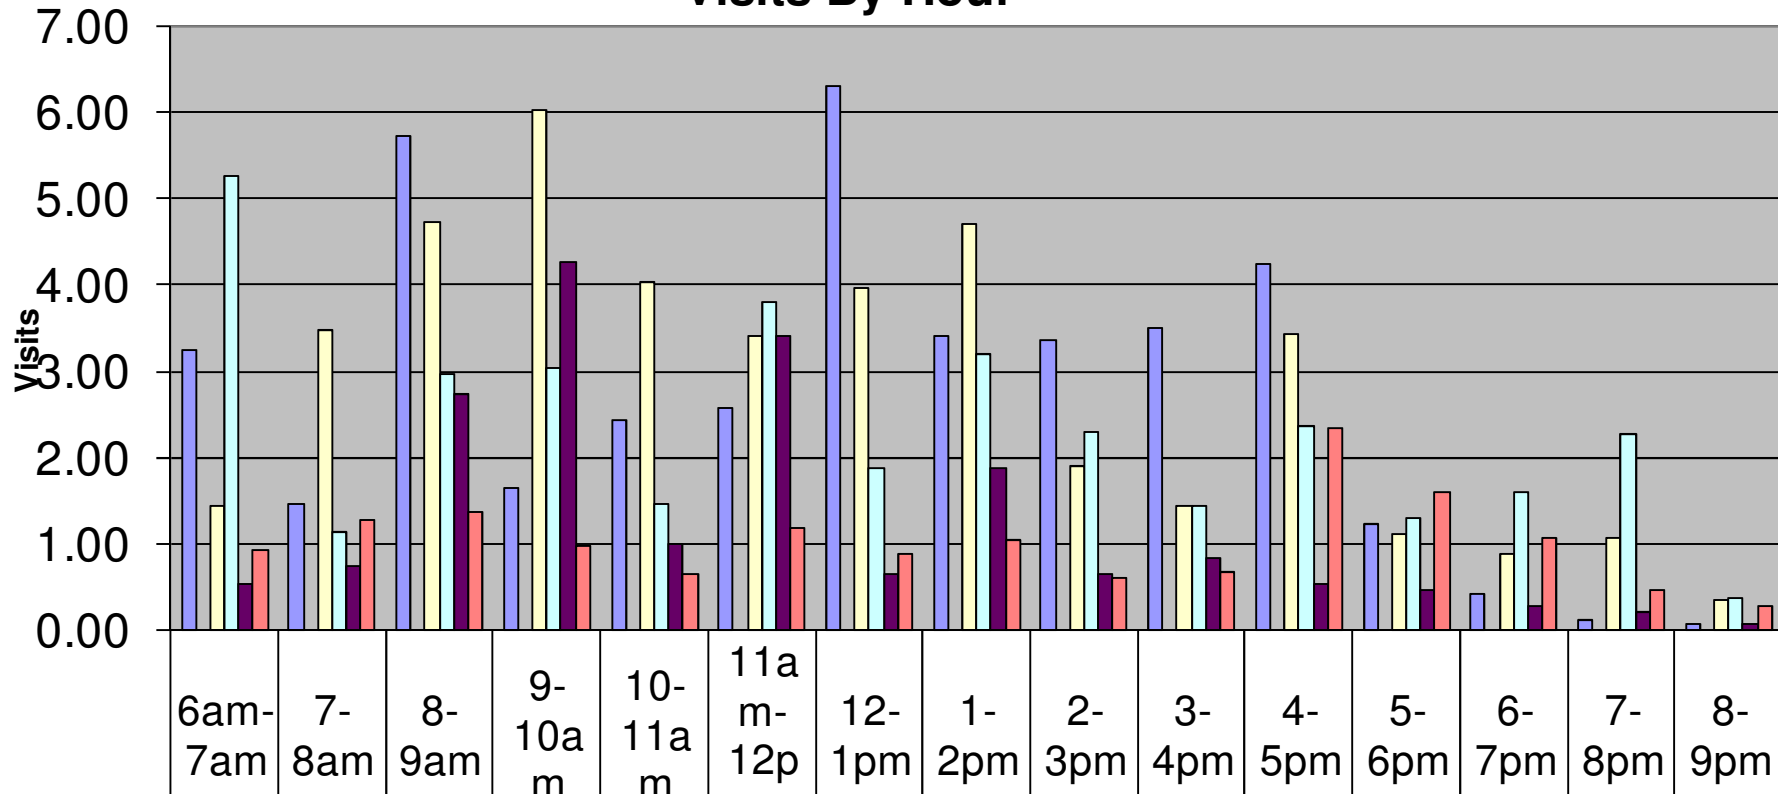

August 2012 - Pool Use by Hour - Major Centers

Please note: Canoa Hills was closed for pool maintenance.

	LC	CH	DH	0.67	CR	SRS	WEST
Total Visits	2988	0	1773	1738	865	1147	1385
Avg Daily	100	0	59	58	29	38	46
Avg Hourly	6.43	0.00	3.81	3.74	1.86	2.47	2.98

Satellite Centers - August 2012- Pool Use by Hour

Visits By Hour

	6am-7am	7-8am	8-9am	9-10am	10-11am	11am-12pm	12-1pm	1-2pm	2-3pm	3-4pm	4-5pm	5-6pm	6-7pm	7-8pm	8-9pm
CP2	3.23	1.47	5.73	1.63	2.43	2.57	6.30	3.40	3.37	3.50	4.23	1.23	0.40	0.10	0.07
CV	0.00	0.00	0.00	0.00	0.00	0.00	0.00	0.00	0.00	0.00	0.00	0.00	0.00	0.00	0.00
CP1	1.43	3.47	4.73	6.03	4.03	3.40	3.97	4.70	1.90	1.43	3.43	1.10	0.87	1.07	0.33
MV	5.27	1.13	2.97	3.03	1.47	3.80	1.87	3.20	2.30	1.43	2.37	1.30	1.60	2.27	0.37
ABN	0.53	0.73	2.73	4.27	1.00	3.40	0.63	1.87	0.63	0.83	0.53	0.47	0.27	0.20	0.07
ABS	0.93	1.27	1.37	0.97	0.63	1.17	0.87	1.03	0.60	0.67	2.33	1.60	1.07	0.47	0.27

	ABN	ABS	CP1	CP2	CV	MV
Total Visits	545	457	1257	1190	0	1031
Avg Visits Per Day	18.17	15.23	41.90	39.67	0.00	34.37
Avg Visits Per Hour	1.21	1.02	2.79	2.64	0.00	2.29