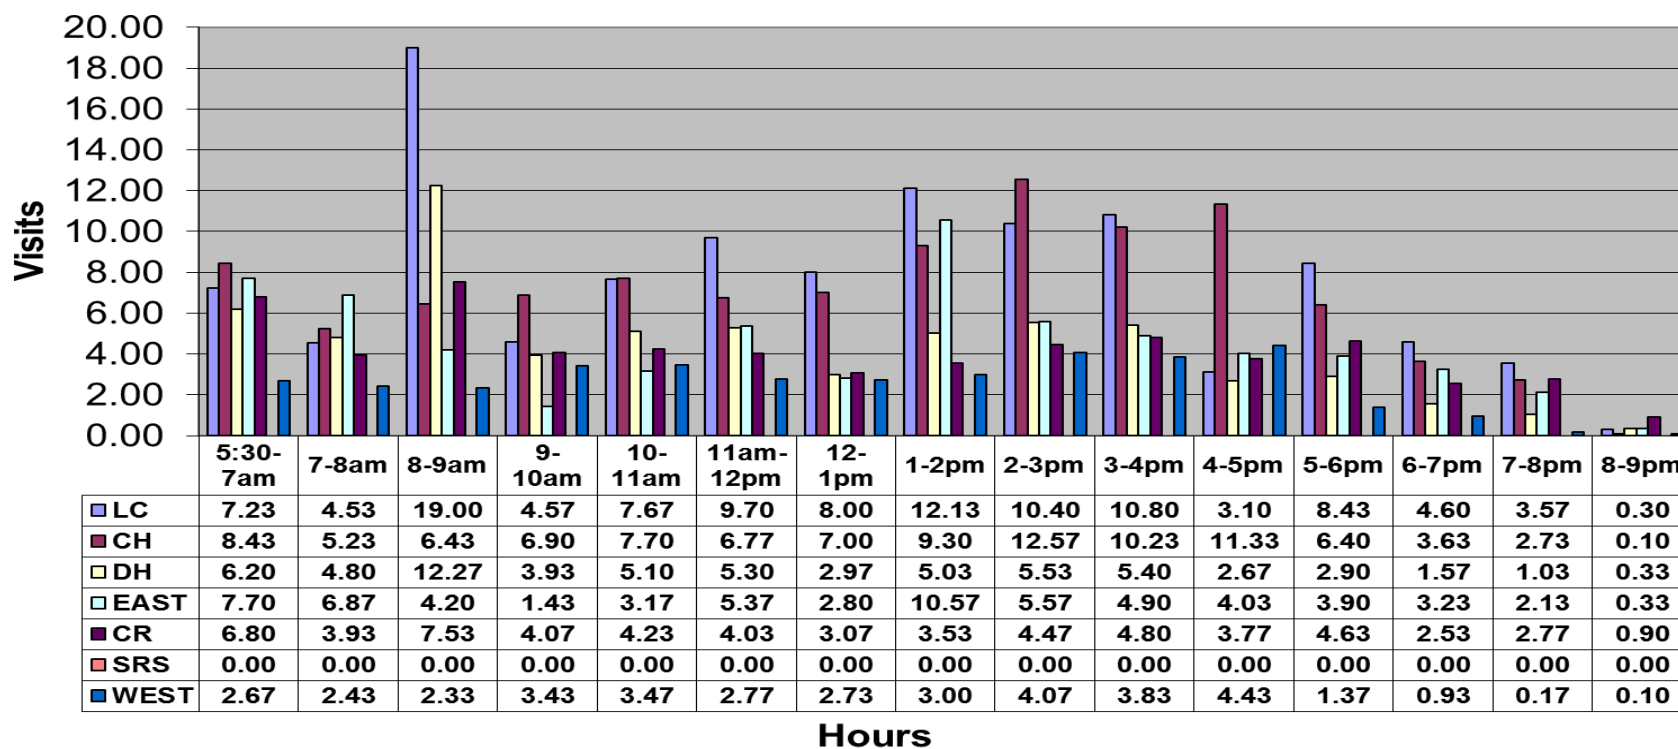

### May 2013 - Pool Use by Hour - Major Centers

	LC	CH	DH	EC	CR	SRS	WEST
<b>Total Visits</b>	3421	3143	1951	1986	1832	0	1132
<b>Avg Daily</b>	114	105	65	66	61	0	38
<b>Avg Hourly</b>	7.36	6.76	4.20	4.27	3.94	0.00	2.43

Closers: Santa Rita Springs

### Satellite Centers - May 2013 - Pool Use by Hour

Visits By Hour

	ABN	ABS	CP1	CP2	CV	MV
Total Visits	690	704	0	1388	1339	1200
Avg Visits Per Day	23.00	23.47	0.00	46.27	44.63	40.00
Avg Visits Per Hour	1.53	1.56	0.00	3.08	2.98	2.67