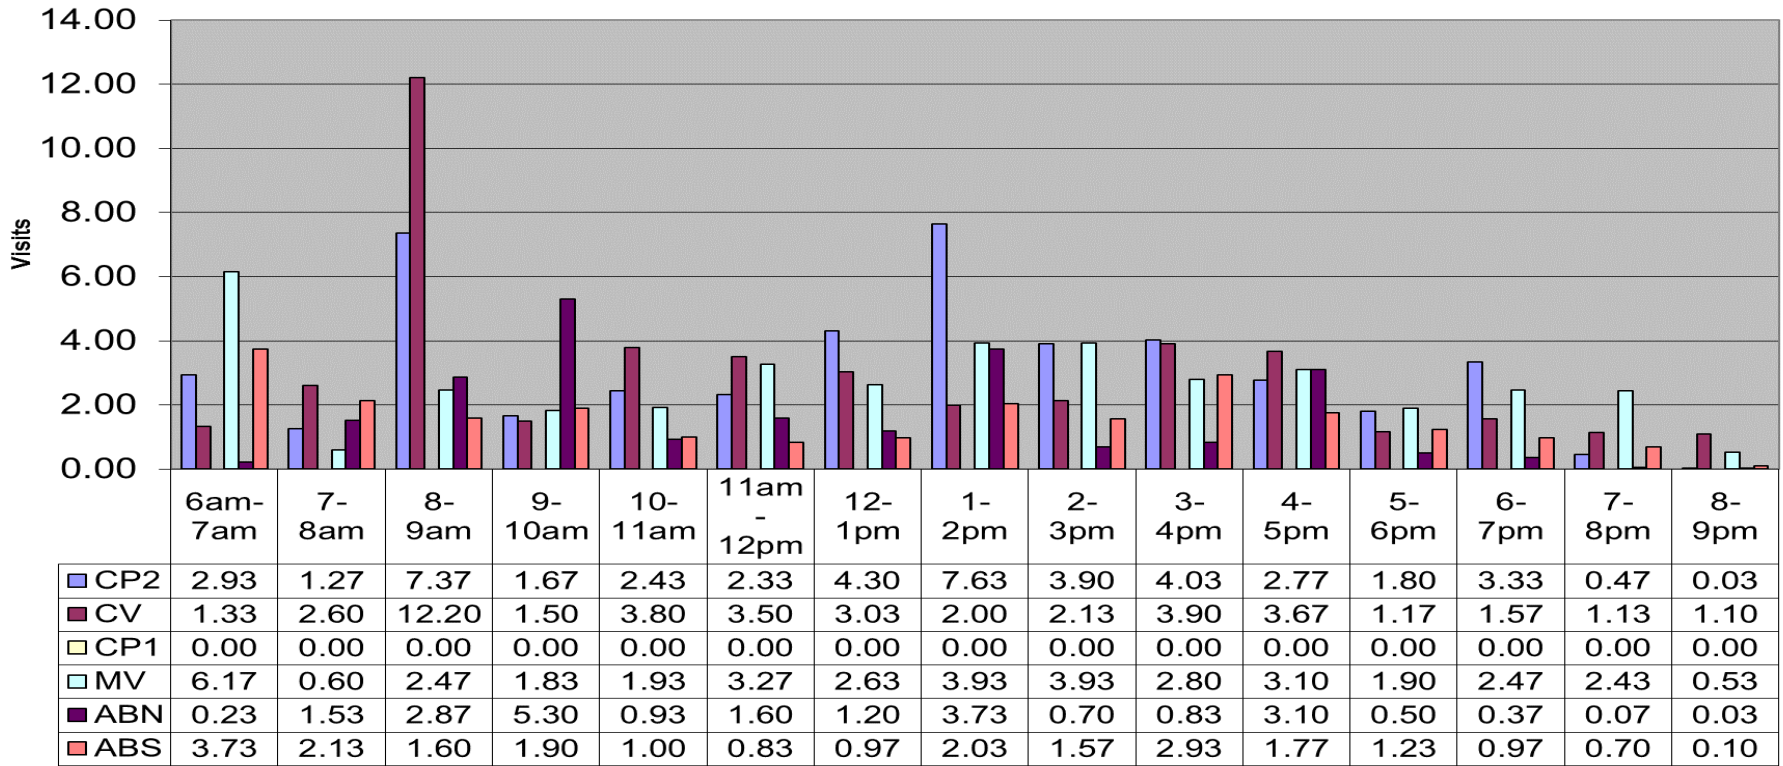

### May 2013 - Pool Use by Hour - Major Centers

	LC	CH	DH	EC	CR	SRS	WEST
<b>Total Visits</b>	3421	3143	1951	1986	1832	0	1132
<b>Avg Daily</b>	114	105	65	66	61	0	38
<b>Avg Hourly</b>	7.36	6.76	4.20	4.27	3.94	0.00	2.43

Closers: Santa Rita Springs

### Satellite Centers - May 2013 - Pool Use by Hour

Visits By Hour

	ABN	ABS	CP1	CP2	CV	MV
Total Visits	690	704	0	1388	1339	1200
Avg Visits Per Day	23.00	23.47	0.00	46.27	44.63	40.00
Avg Visits Per Hour	1.53	1.56	0.00	3.08	2.98	2.67