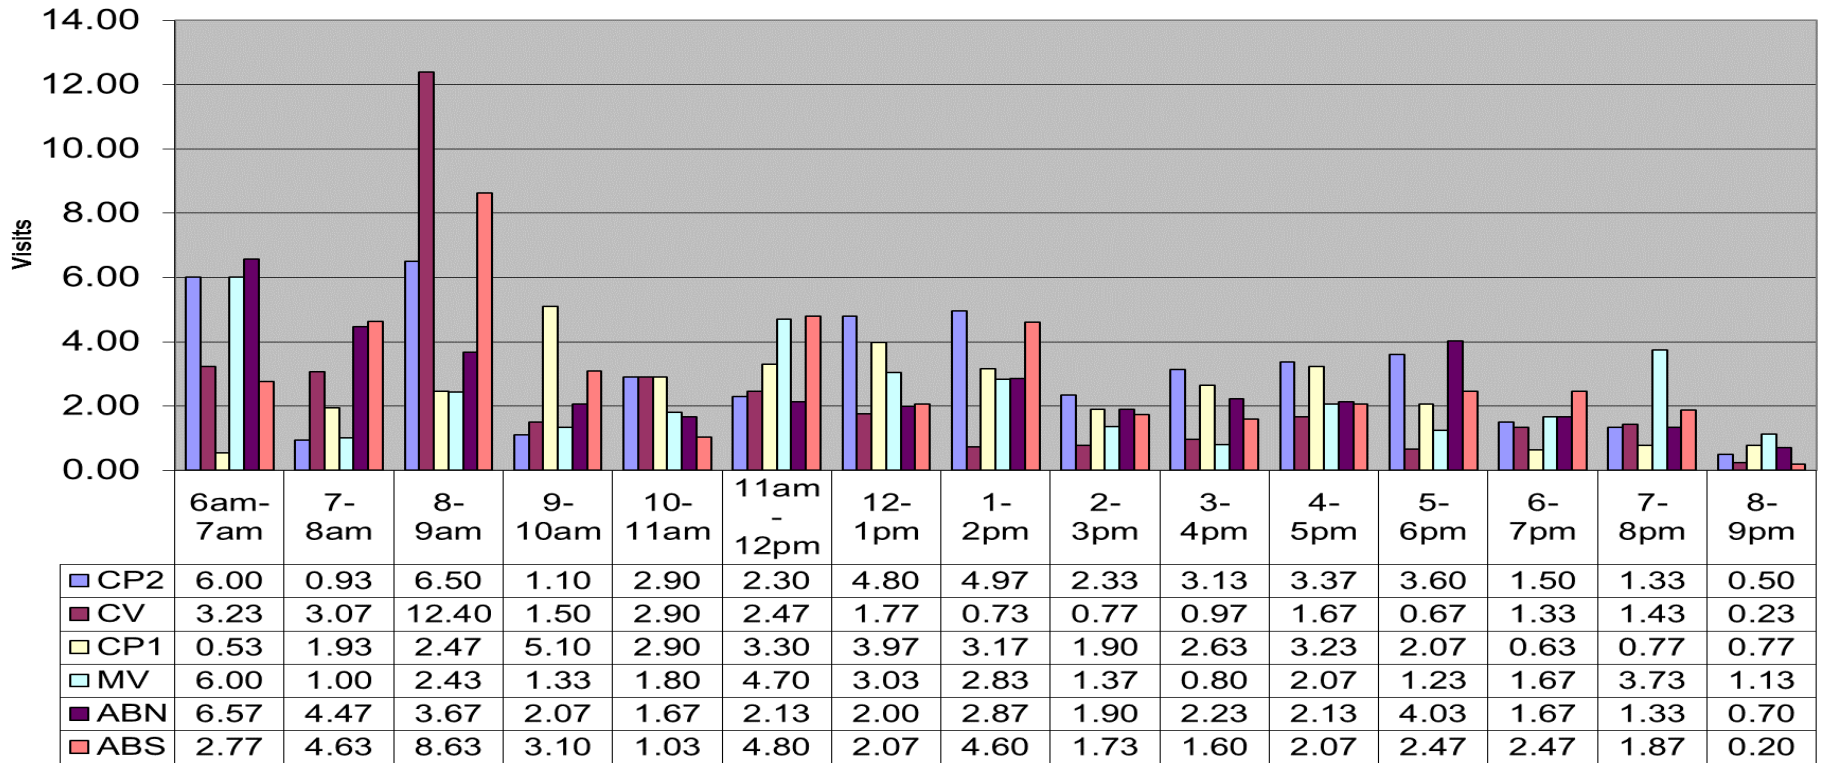

July 2013 - Pool Use by Hour - Major Centers

	LC	CH	DH	EC	CR	SRS	WEST
Total Visits	2931	0	1594	1654	1364	449	1198
Avg Daily	98	0	53	55	45	15	40
Avg Hourly	6.30	0.00	3.43	3.56	2.93	0.97	2.58

Satellite Centers - July 2013 - Pool Use by Hour

Visits By Hour

	ABN	ABS	CP1	CP2	CV	MV
Total Visits	1183	1321	1061	1358	1054	1054
Avg Visits Per Day	39.43	44.03	35.37	45.27	35.13	35.13
Avg Visits Per Hour	2.63	2.94	2.36	3.02	2.34	2.34