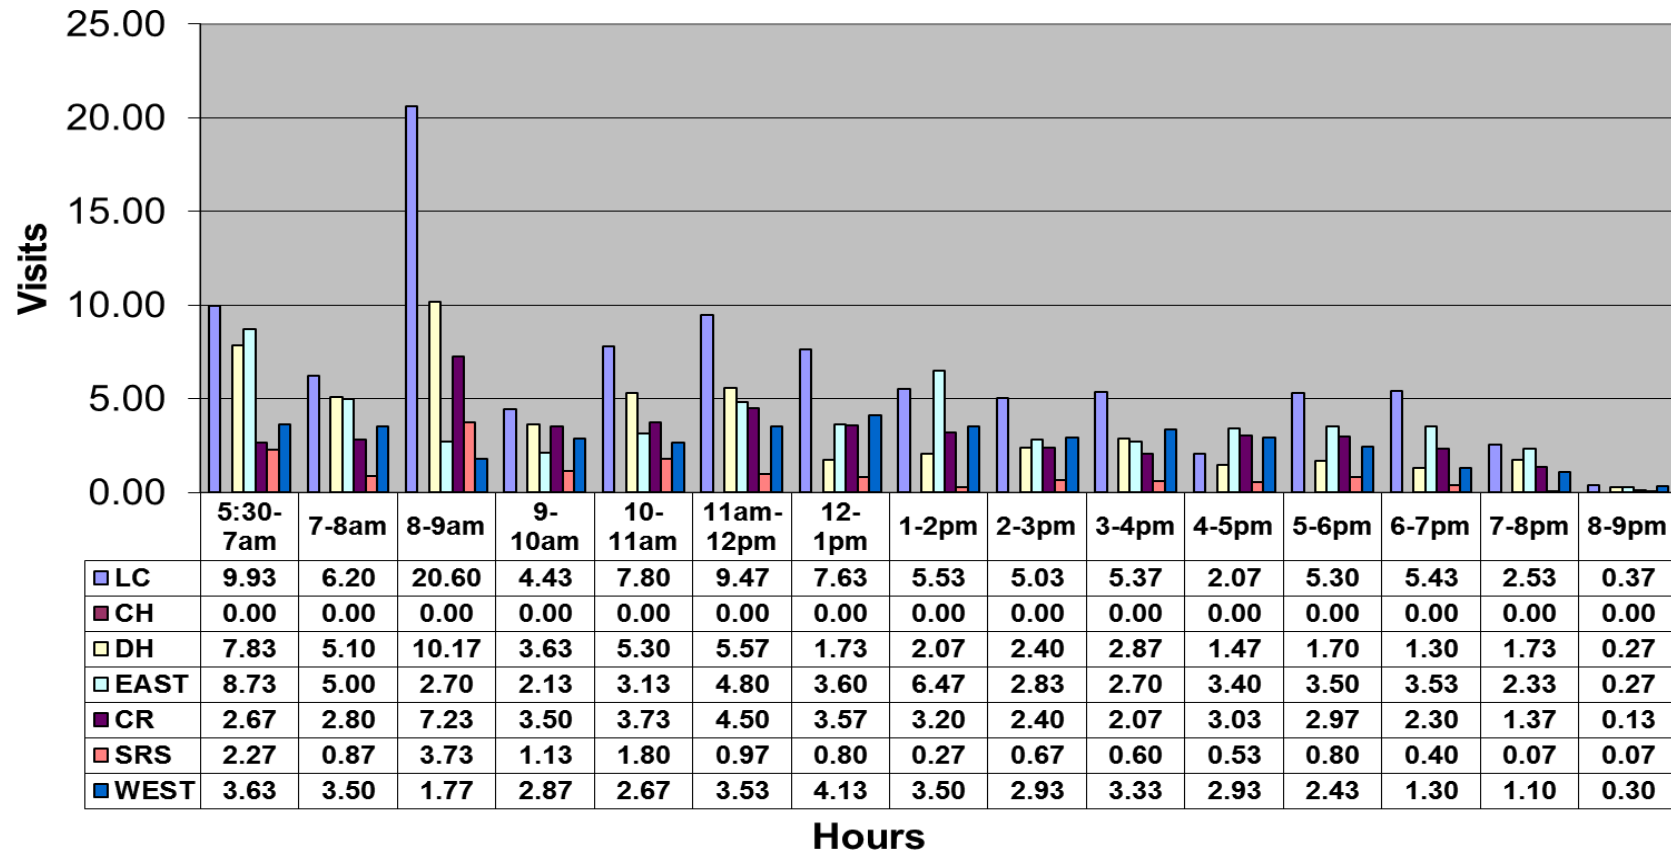

July 2013 - Pool Use by Hour - Major Centers

	LC	CH	DH	EC	CR	SRS	WEST
Total Visits	2931	0	1594	1654	1364	449	1198
Avg Daily	98	0	53	55	45	15	40
Avg Hourly	6.30	0.00	3.43	3.56	2.93	0.97	2.58

Satellite Centers - July 2013 - Pool Use by Hour

Visits By Hour

	ABN	ABS	CP1	CP2	CV	MV
Total Visits	1183	1321	1061	1358	1054	1054
Avg Visits Per Day	39.43	44.03	35.37	45.27	35.13	35.13
Avg Visits Per Hour	2.63	2.94	2.36	3.02	2.34	2.34