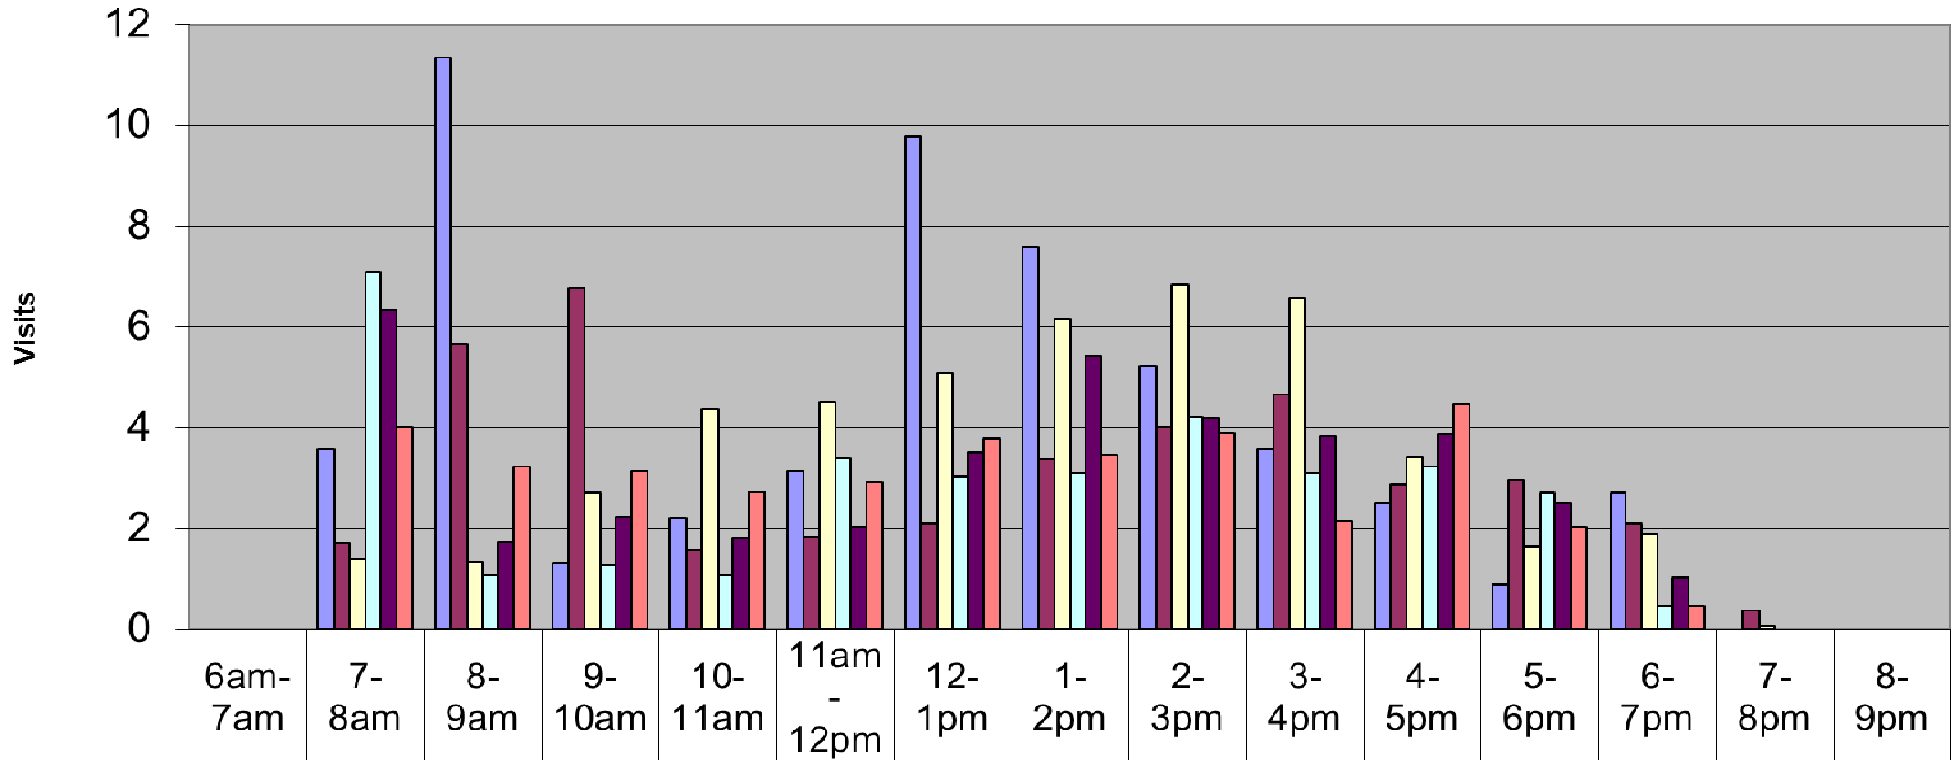

January 2012 - Pool Use by Hour - Major Centers

Please note: Center Pools are open from 7 am – 7 pm during winter hours with the exclusion of Canoa Ranch Pool.

	LC	CH	DH	EAST	CR	SRS	WEST
Total Visits	2985	2402	2371	1757	2918	1464	837
Avg Daily	100	80	79	59	97	49	28
Avg Hourly	6.42	5.17	5.10	3.78	6.28	3.15	1.80

Satellite Centers - January 2012- Pool Use by Hour

	6am-7am	7-8am	8-9am	9-10am	10-11am	11am-12pm	12-1pm	1-2pm	2-3pm	3-4pm	4-5pm	5-6pm	6-7pm	7-8pm	8-9pm
CP2	0	3.57	11.33	1.3	2.2	3.13	9.77	7.6	5.23	3.57	2.5	0.9	2.7	0	0
CV	0	1.7	5.67	6.77	1.57	1.83	2.1	3.37	4	4.67	2.87	2.97	2.1	0.37	0
CP1	0	1.4	1.33	2.7	4.37	4.5	5.07	6.17	6.83	6.57	3.43	1.63	1.9	0.07	0
MV	0	7.1	1.07	1.27	1.07	3.4	3.03	3.1	4.23	3.1	3.23	2.7	0.47	0	0
ABN	0	6.33	1.73	2.23	1.8	2.03	3.5	5.43	4.2	3.83	3.87	2.5	1.03	0	0
ABS	0	4	3.23	3.13	2.73	2.93	3.8	3.47	3.9	2.13	4.47	2.03	0.47	0	0

Visits By Hour

	ABN	ABS	CP1	CP2	CV	MV
Total Visits	1155	1089	1379	1614	1199	1013
Avg Visits Per Day	38.50	36.30	45.97	53.80	39.97	33.77
Avg Visits Per Hour	2.57	2.42	3.06	3.59	2.66	2.25