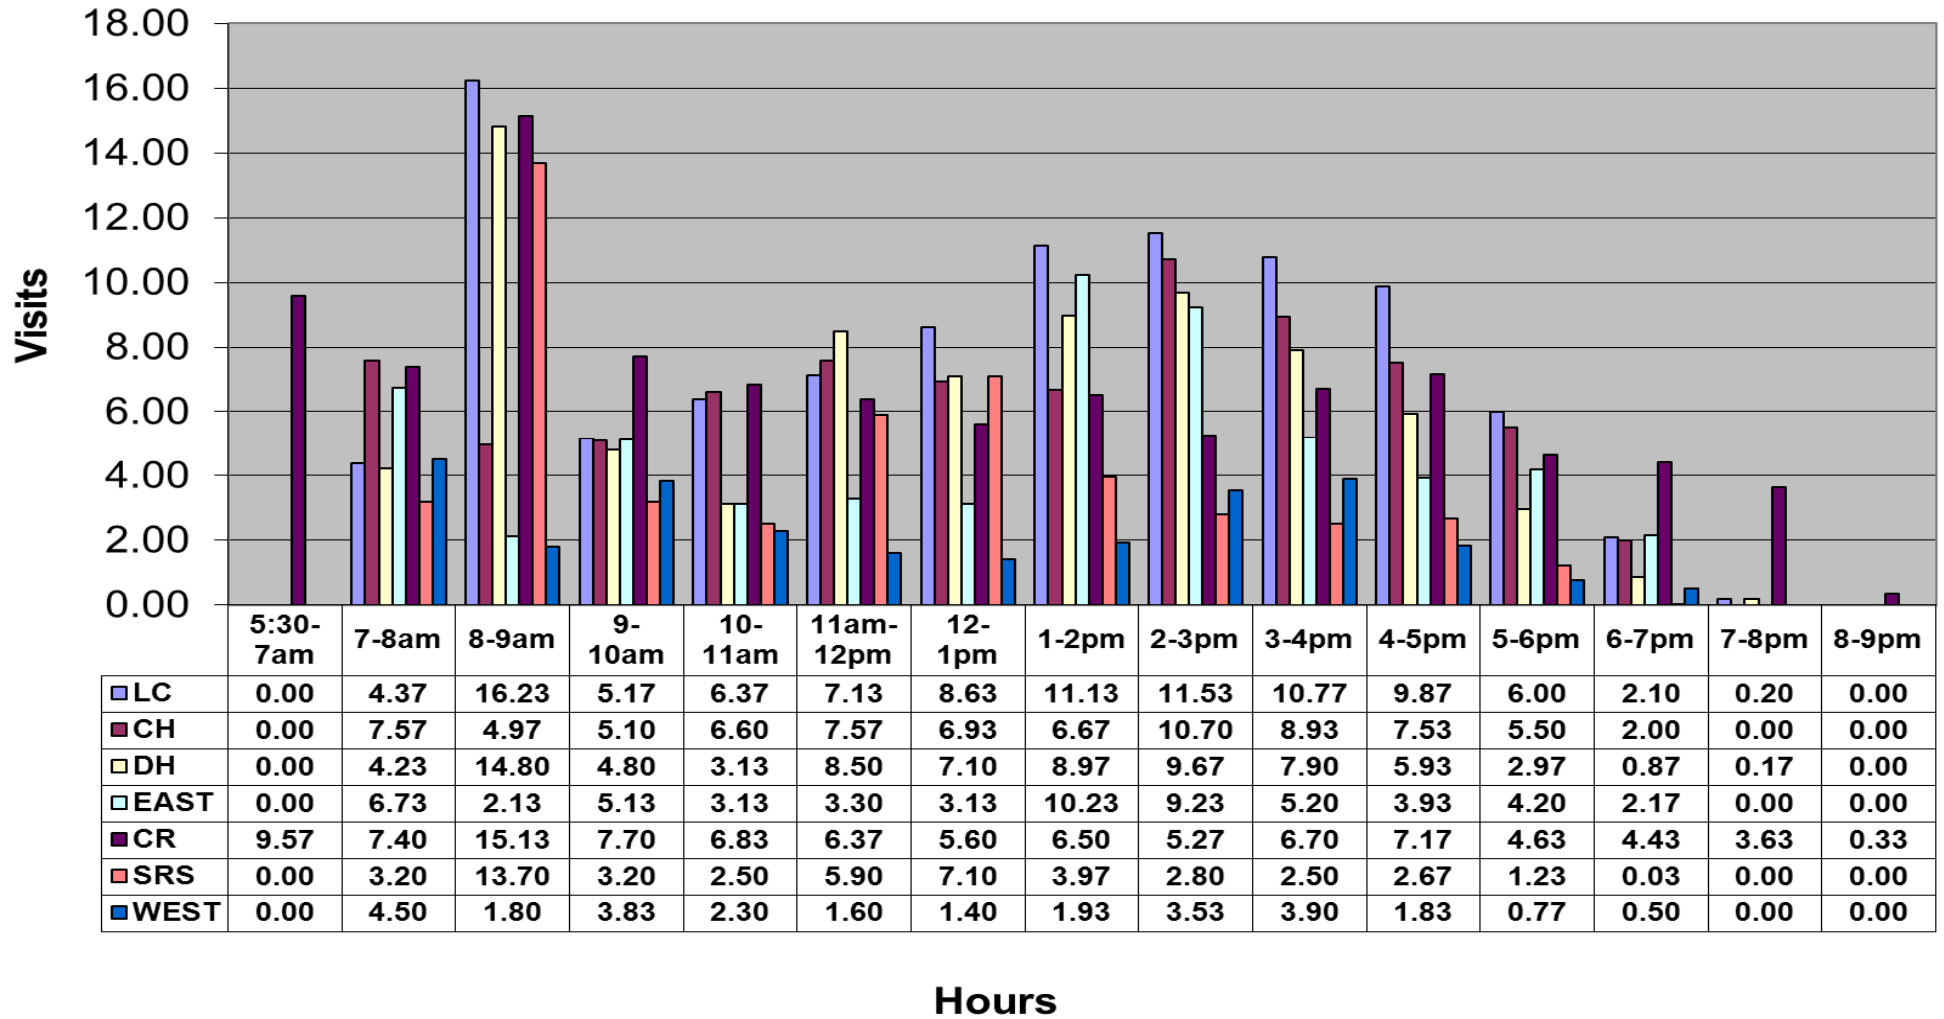

January 2012 - Pool Use by Hour - Major Centers

Please note: Center Pools are open from 7 am – 7 pm during winter hours with the exclusion of Canoa Ranch Pool.

	LC	CH	DH	EAST	CR	SRS	WEST
Total Visits	2985	2402	2371	1757	2918	1464	837
Avg Daily	100	80	79	59	97	49	28
Avg Hourly	6.42	5.17	5.10	3.78	6.28	3.15	1.80

Satellite Centers - January 2012- Pool Use by Hour

	6am-7am	7-8am	8-9am	9-10am	10-11am	11am-12pm	12-1pm	1-2pm	2-3pm	3-4pm	4-5pm	5-6pm	6-7pm	7-8pm	8-9pm
CP2	0	3.57	11.33	1.3	2.2	3.13	9.77	7.6	5.23	3.57	2.5	0.9	2.7	0	0
CV	0	1.7	5.67	6.77	1.57	1.83	2.1	3.37	4	4.67	2.87	2.97	2.1	0.37	0
CP1	0	1.4	1.33	2.7	4.37	4.5	5.07	6.17	6.83	6.57	3.43	1.63	1.9	0.07	0
MV	0	7.1	1.07	1.27	1.07	3.4	3.03	3.1	4.23	3.1	3.23	2.7	0.47	0	0
ABN	0	6.33	1.73	2.23	1.8	2.03	3.5	5.43	4.2	3.83	3.87	2.5	1.03	0	0
ABS	0	4	3.23	3.13	2.73	2.93	3.8	3.47	3.9	2.13	4.47	2.03	0.47	0	0

Visits By Hour

	ABN	ABS	CP1	CP2	CV	MV
Total Visits	1155	1089	1379	1614	1199	1013
Avg Visits Per Day	38.50	36.30	45.97	53.80	39.97	33.77
Avg Visits Per Hour	2.57	2.42	3.06	3.59	2.66	2.25