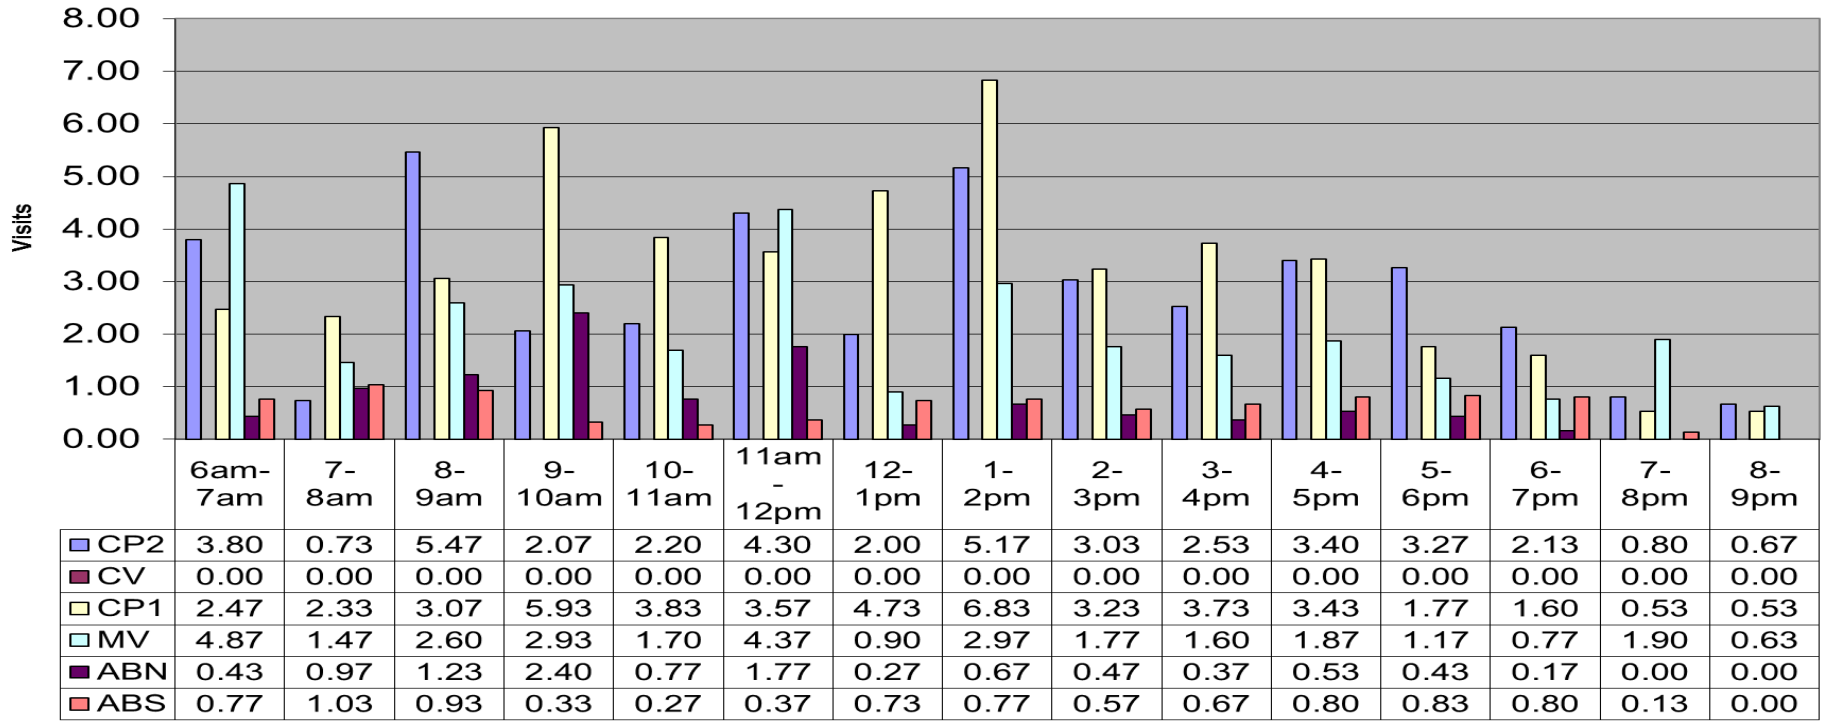

July 2012 - Pool Use by Hour - Major Centers

	LC	CH	DH	0.67	CR	SRS	WEST
Total Visits	3166	0	1642	757	788	1404	1312
Avg Daily	106	0	55	25	26	47	44
Avg Hourly	6.81	0.00	3.53	1.63	1.69	3.02	2.82

Satellite Centers - July 2012- Pool Use by Hour

Visits By Hour

	ABN	ABS	CP1	CP2	CV	MV
Total Visits	314	270	1428	1247	0	945
Avg Visits Per Day	10.47	9.00	47.60	41.57	0.00	31.50
Avg Visits Per Hour	0.70	0.60	3.17	2.77	0.00	2.10