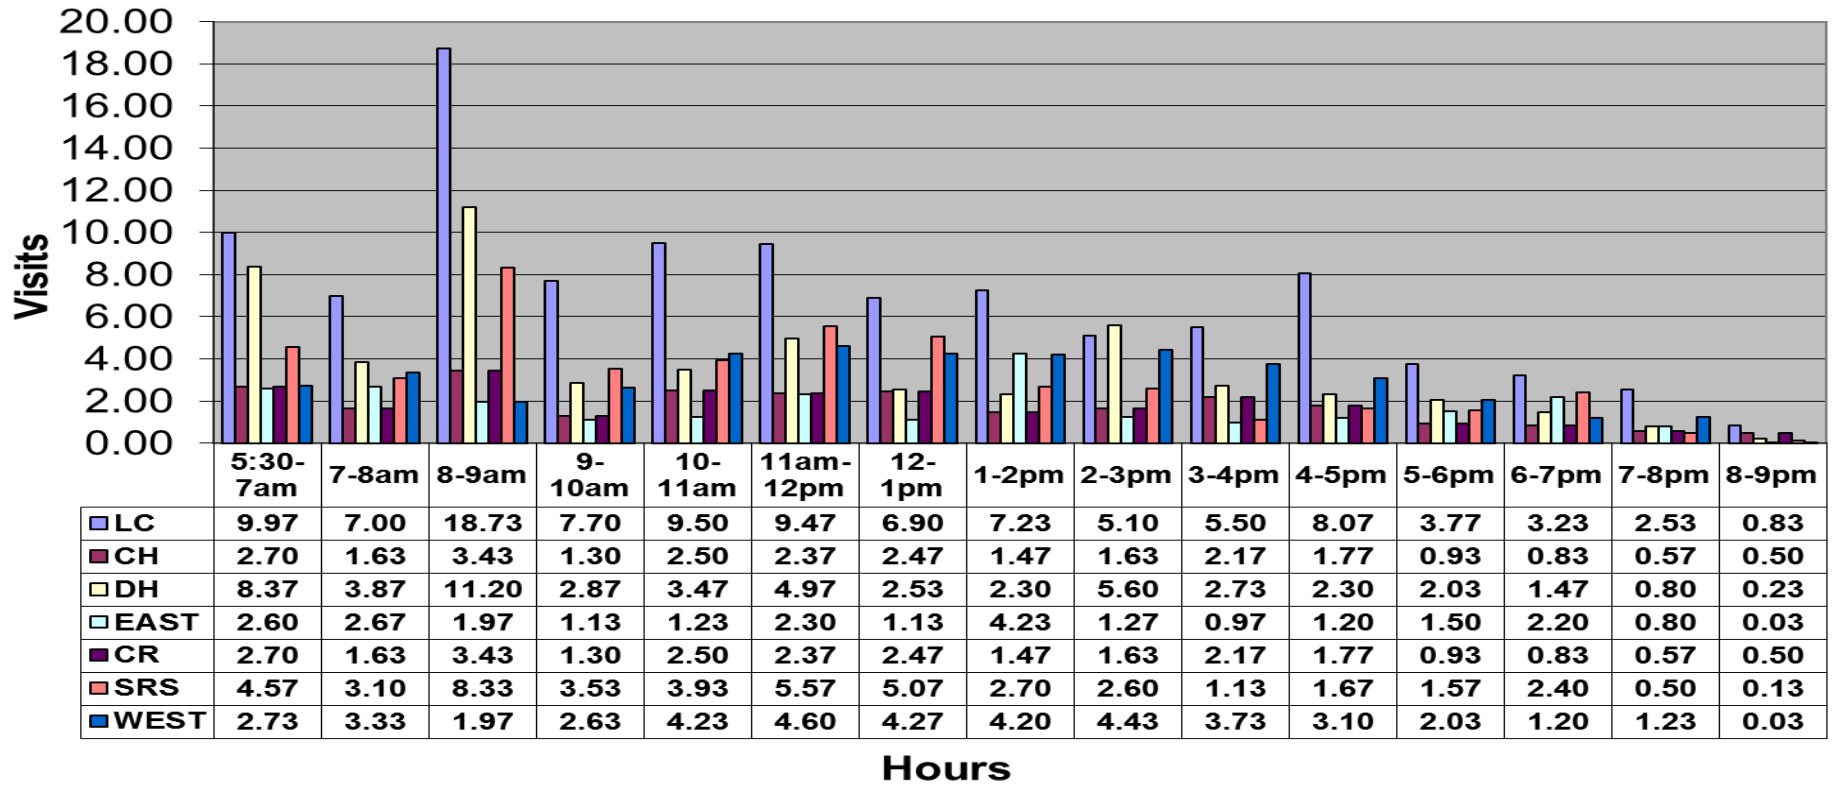

July 2012 - Pool Use by Hour - Major Centers

	LC	CH	DH	0.67	CR	SRS	WEST
Total Visits	3166	0	1642	757	788	1404	1312
Avg Daily	106	0	55	25	26	47	44
Avg Hourly	6.81	0.00	3.53	1.63	1.69	3.02	2.82

Satellite Centers - July 2012- Pool Use by Hour

Visits By Hour

	ABN	ABS	CP1	CP2	CV	MV
Total Visits	314	270	1428	1247	0	945
Avg Visits Per Day	10.47	9.00	47.60	41.57	0.00	31.50
Avg Visits Per Hour	0.70	0.60	3.17	2.77	0.00	2.10