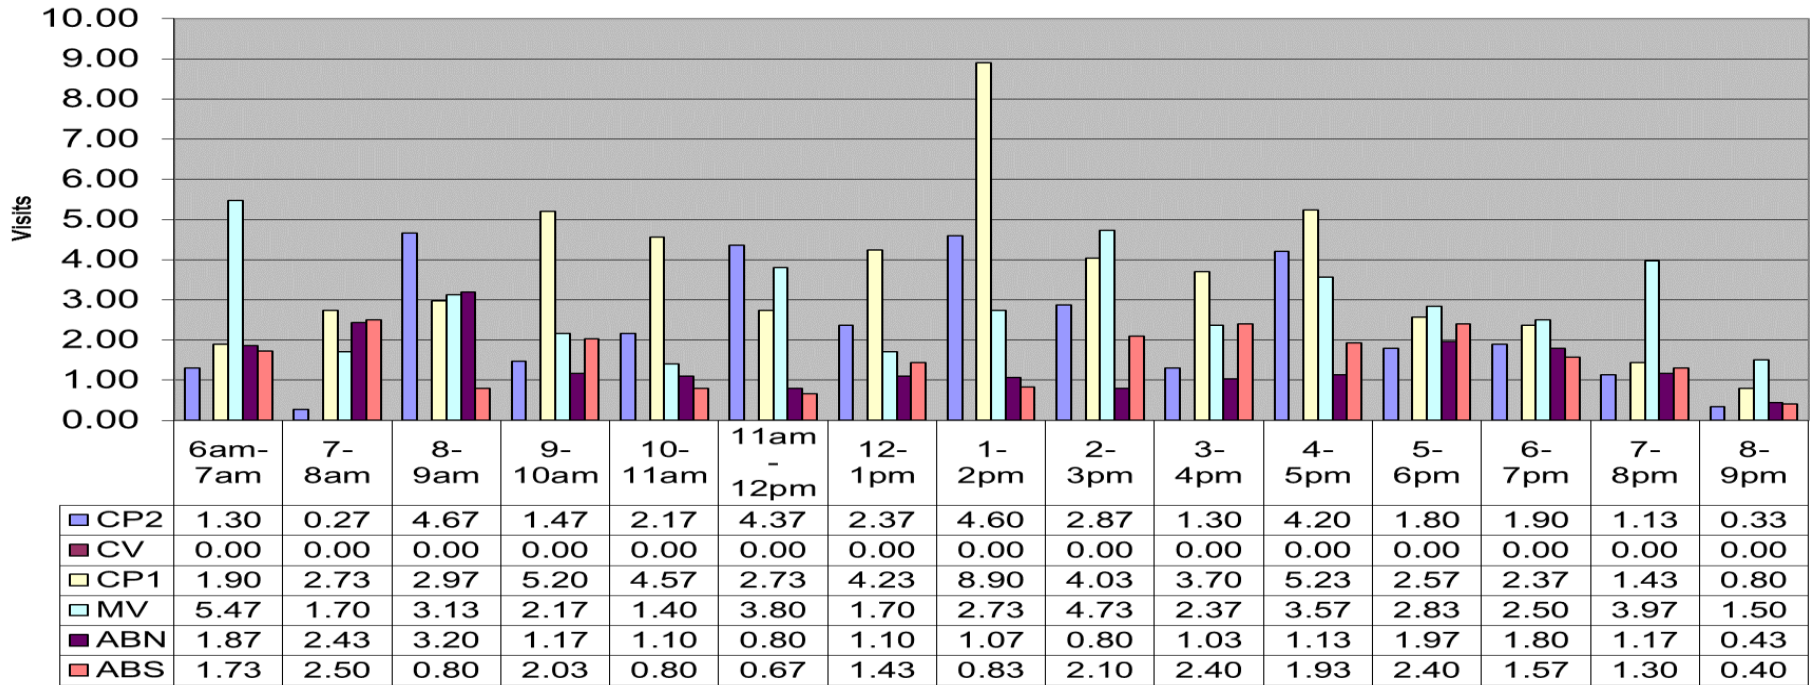

June 2012 - Pool Use by Hour - Major Centers

	LC	CH	DH	0.67	CR	SRS	WEST
Total Visits	3736	0	1672	1114	1666	1418	1456
Avg Daily	125	0	56	37	56	47	49
Avg Hourly	8.03	0.00	3.60	2.40	3.58	3.05	3.13

Satellite Centers - June 2012- Pool Use by Hour

Visits By Hour

	ABN	ABS	CP1	CP2	CV	MV
Total Visits	632	687	1601	1042	0	1307
Avg Visits Per Day	21.07	22.90	53.37	34.73	0.00	43.57
Avg Visits Per Hour	1.40	1.53	3.56	2.32	0.00	2.90