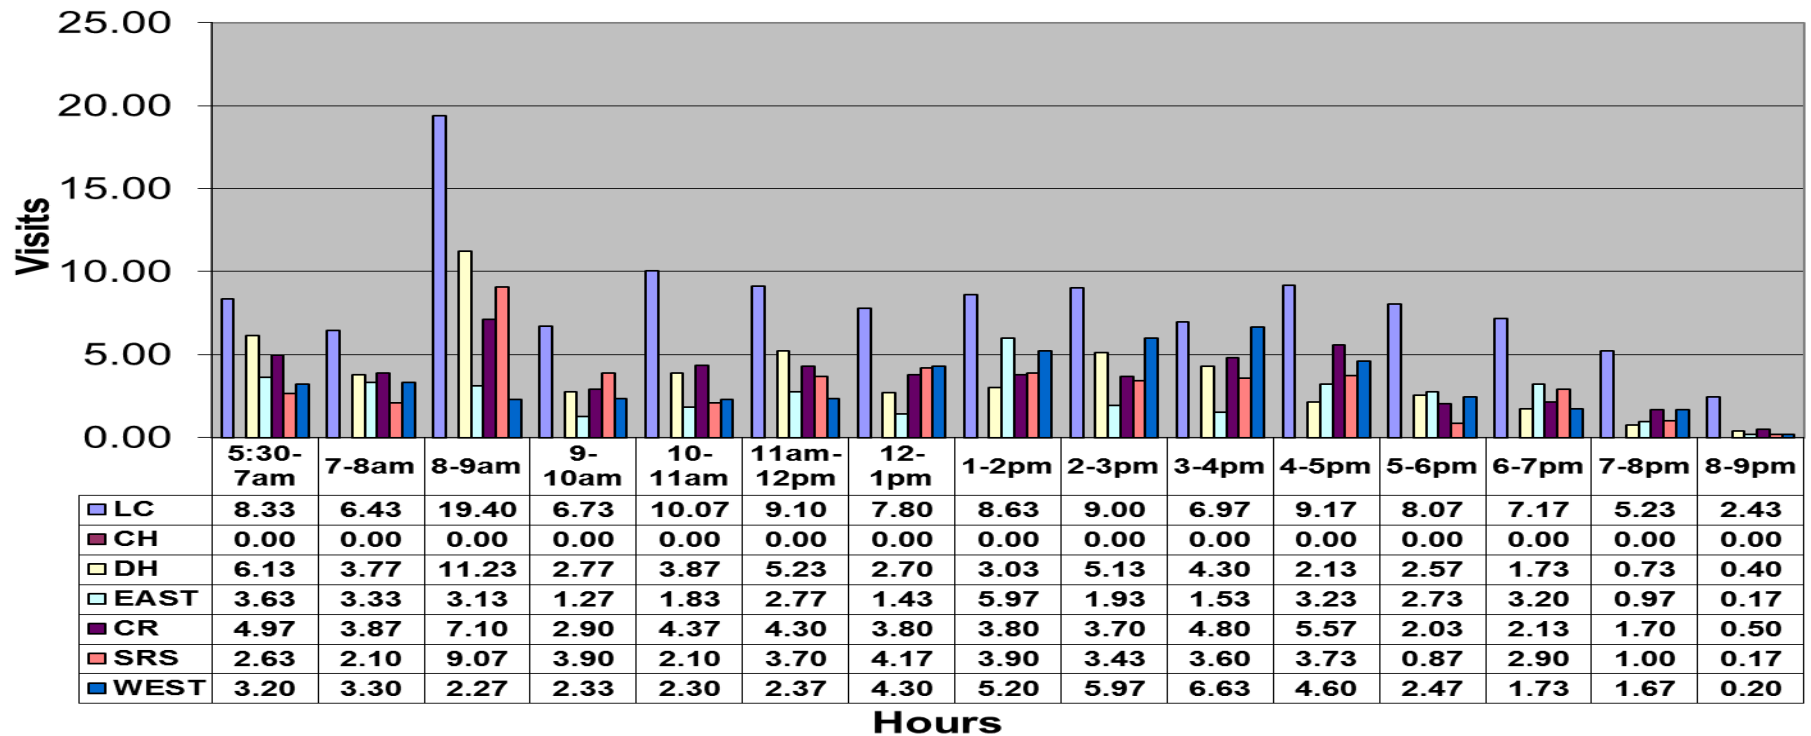

June 2012 - Pool Use by Hour - Major Centers

	LC	CH	DH	0.67	CR	SRS	WEST
Total Visits	3736	0	1672	1114	1666	1418	1456
Avg Daily	125	0	56	37	56	47	49
Avg Hourly	8.03	0.00	3.60	2.40	3.58	3.05	3.13

Satellite Centers - June 2012- Pool Use by Hour

Visits By Hour

	ABN	ABS	CP1	CP2	CV	MV
Total Visits	632	687	1601	1042	0	1307
Avg Visits Per Day	21.07	22.90	53.37	34.73	0.00	43.57
Avg Visits Per Hour	1.40	1.53	3.56	2.32	0.00	2.90