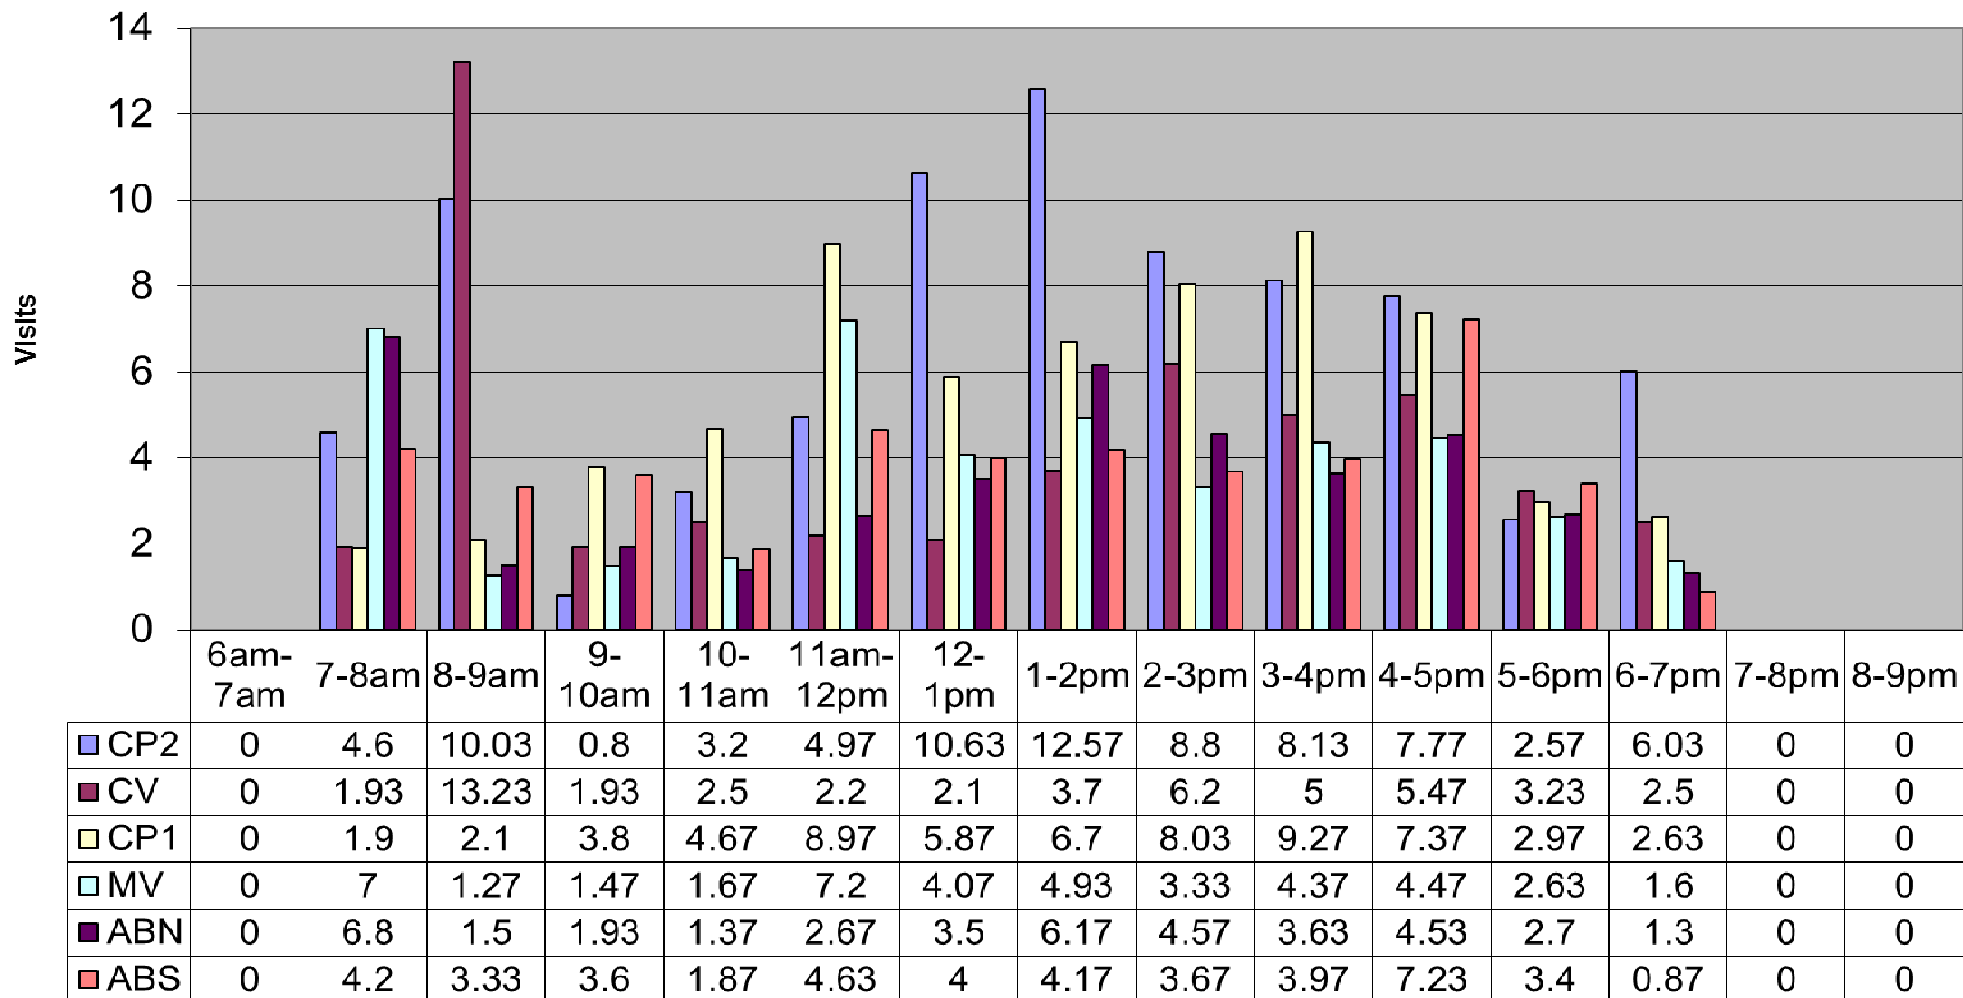

March 2012 - Pool Use by Hour - Major Centers

Please note: Center Pools are open from 7 am – 7 pm during winter hours with the exclusion of Canoa Ranch Pool.

	LC	CH	DH	EAST	CR	SRS	WEST
Total Visits	4089	3668	2831	2070	3134	2110	1543
Avg Daily	136	122	94	69	104	70	51
Avg Hourly	8.79	7.89	6.09	4.45	6.74	4.54	3.32

Satellite Centers - March 2012- Pool Use by Hour

Visits By Hour

	ABN	ABS	CP1	CP2	CV	MV
Total Visits	1220	1348	1928	2403	1500	1320
Avg Visits Per Day	40.67	44.93	64.27	80.10	50	44
Avg Visits Per Hour	2.71	3.00	4.28	5.34	3.33	4.28