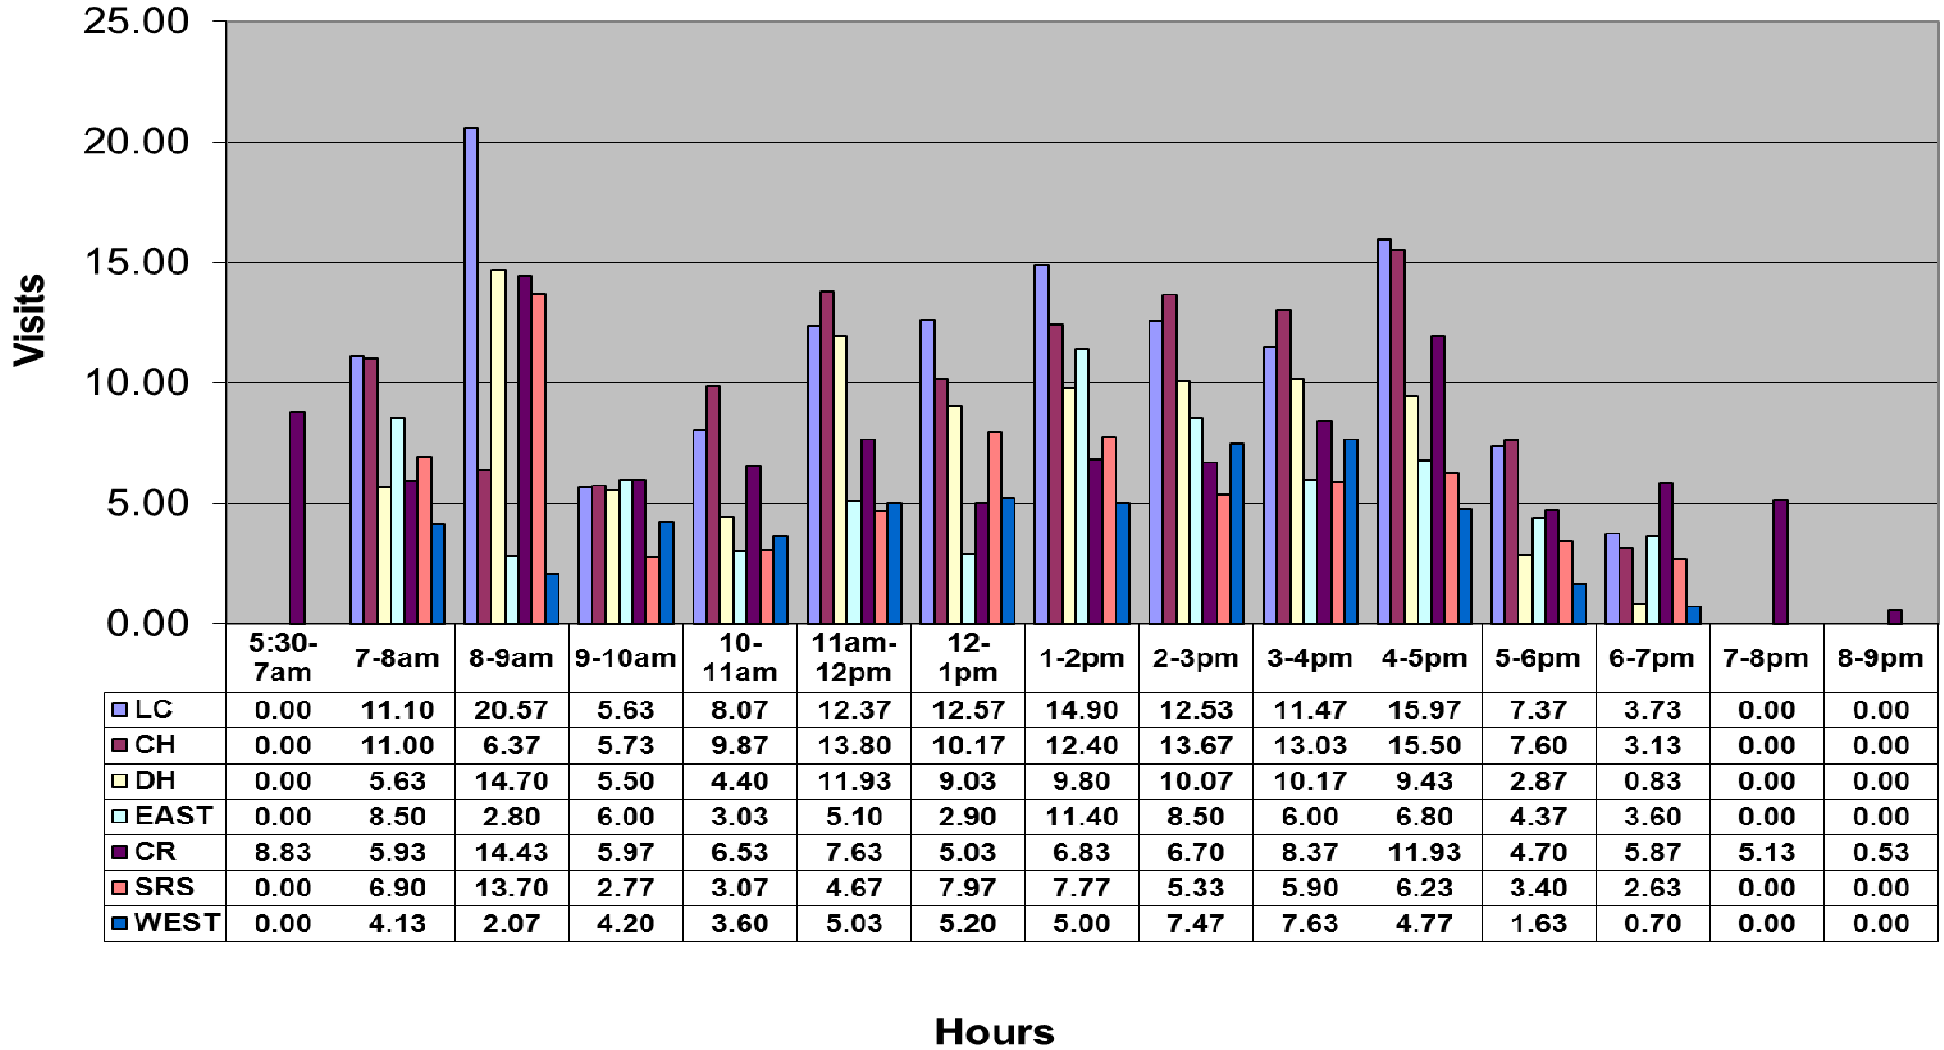

March 2012 - Pool Use by Hour - Major Centers

Please note: Center Pools are open from 7 am – 7 pm during winter hours with the exclusion of Canoa Ranch Pool.

	LC	CH	DH	EAST	CR	SRS	WEST
Total Visits	4089	3668	2831	2070	3134	2110	1543
Avg Daily	136	122	94	69	104	70	51
Avg Hourly	8.79	7.89	6.09	4.45	6.74	4.54	3.32

Satellite Centers - March 2012- Pool Use by Hour

Visits By Hour

	ABN	ABS	CP1	CP2	CV	MV
Total Visits	1220	1348	1928	2403	1500	1320
Avg Visits Per Day	40.67	44.93	64.27	80.10	50	44
Avg Visits Per Hour	2.71	3.00	4.28	5.34	3.33	4.28