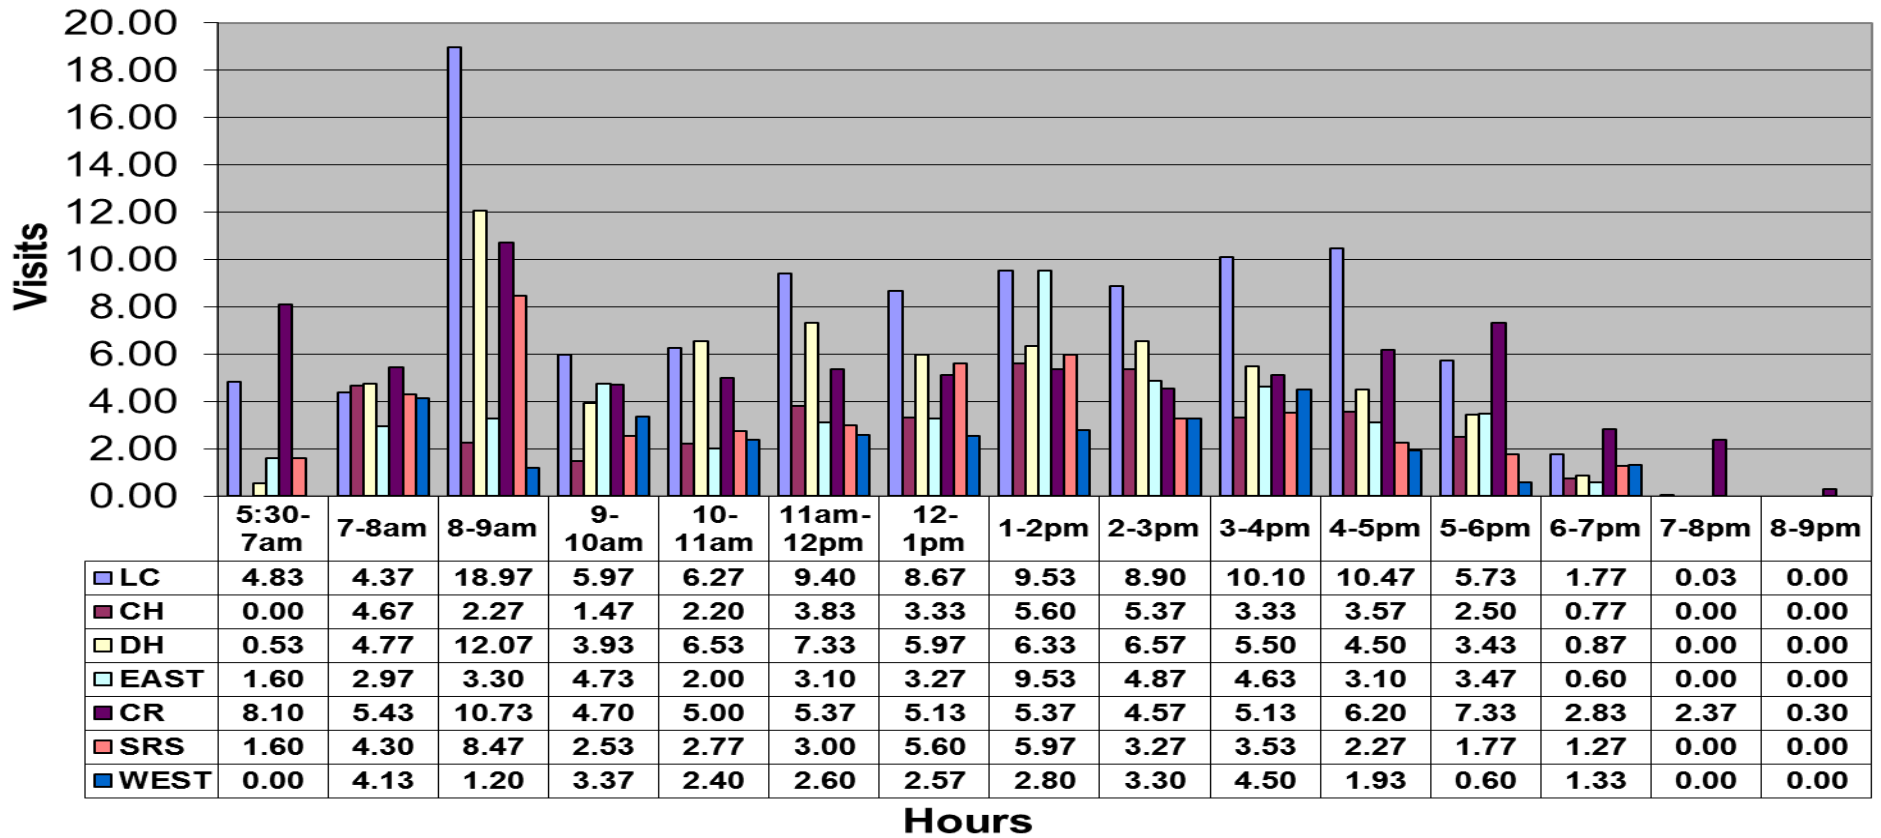

November 2012 - Pool Use by Hour - Major Centers

	LC	CH	DH	EC	CR	SRS	WEST
Total Visits	3150	1167	2050	1415	2357	1390	922
Avg Daily	105	39	68	47	79	46	31
Avg Hourly	6.77	2.51	4.41	3.04	5.07	2.99	1.98

Satellite Centers - November 2012- Pool Use by Hour

Visits By Hour

	ABN	ABS	CP1	CP2	CV	MV
Total Visits	1615	513	1211	817	1098	817
Avg Visits Per Day	53.83	17.10	40.37	27.23	36.60	27.23
Avg Visits Per Hour	3.59	1.14	2.69	1.82	2.44	1.82