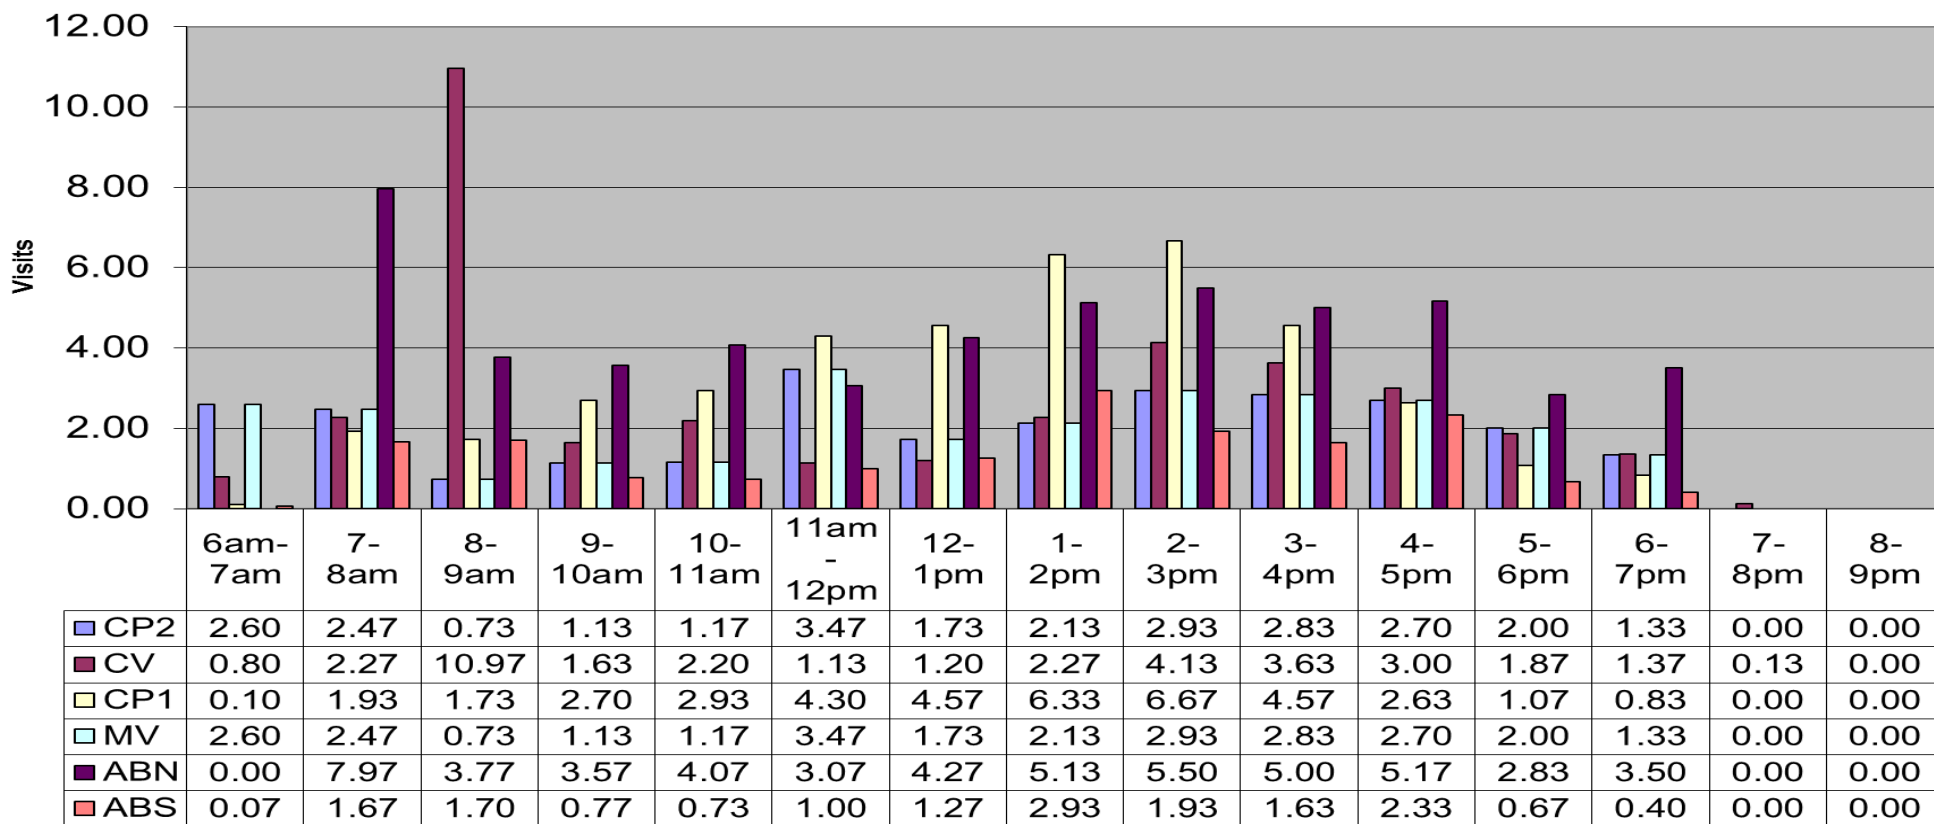

November 2012 - Pool Use by Hour - Major Centers

	LC	CH	DH	EC	CR	SRS	WEST
Total Visits	3150	1167	2050	1415	2357	1390	922
Avg Daily	105	39	68	47	79	46	31
Avg Hourly	6.77	2.51	4.41	3.04	5.07	2.99	1.98

Satellite Centers - November 2012- Pool Use by Hour

Visits By Hour

	ABN	ABS	CP1	CP2	CV	MV
Total Visits	1615	513	1211	817	1098	817
Avg Visits Per Day	53.83	17.10	40.37	27.23	36.60	27.23
Avg Visits Per Hour	3.59	1.14	2.69	1.82	2.44	1.82