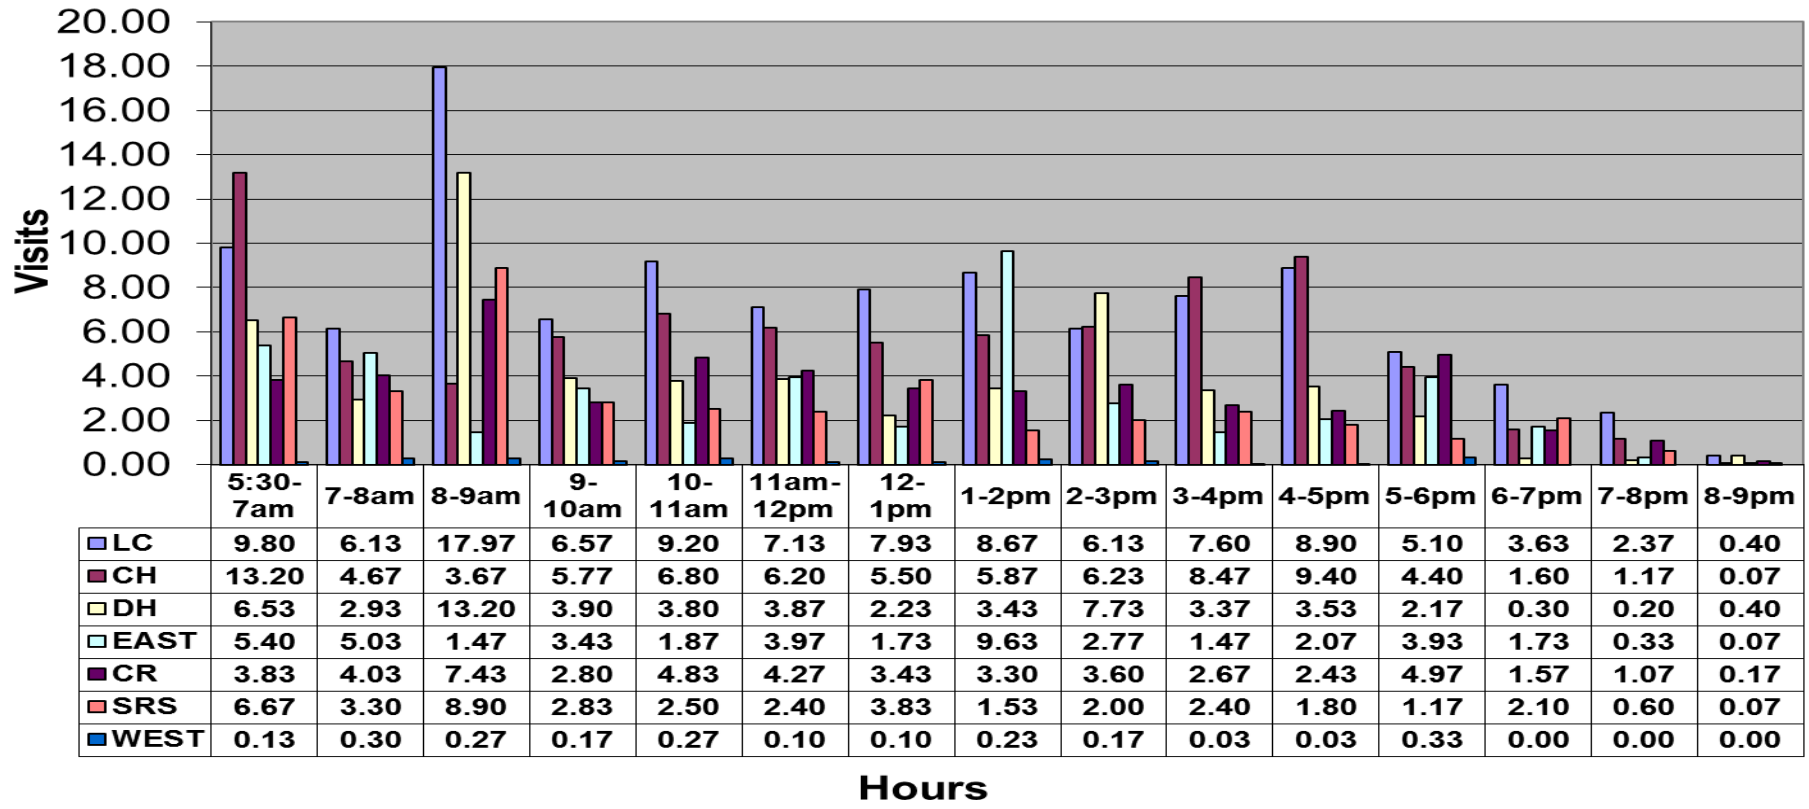

September 2012 - Pool Use by Hour - Major Centers

Please note: Canoa Hill and West Center was closed for pool maintenance.

	LC	CH	DH	0.67	CR	SRS	WEST
Total Visits	3226	2490	1728	1347	1512	1263	64
Avg Daily	108	83	58	45	50	42	2
Avg Hourly	6.94	5.35	3.72	2.90	3.25	2.72	0.14

Satellite Centers - September 2012- Pool Use by Hour

Visits By Hour

	ABN	ABS	CP1	CP2	CV	MV
Total Visits	998	1063	970	1221	1150	979
Avg Visits Per Day	33.27	35.43	32.33	40.70	38.33	32.63
Avg Visits Per Hour	2.22	2.36	2.16	2.71	2.56	2.18