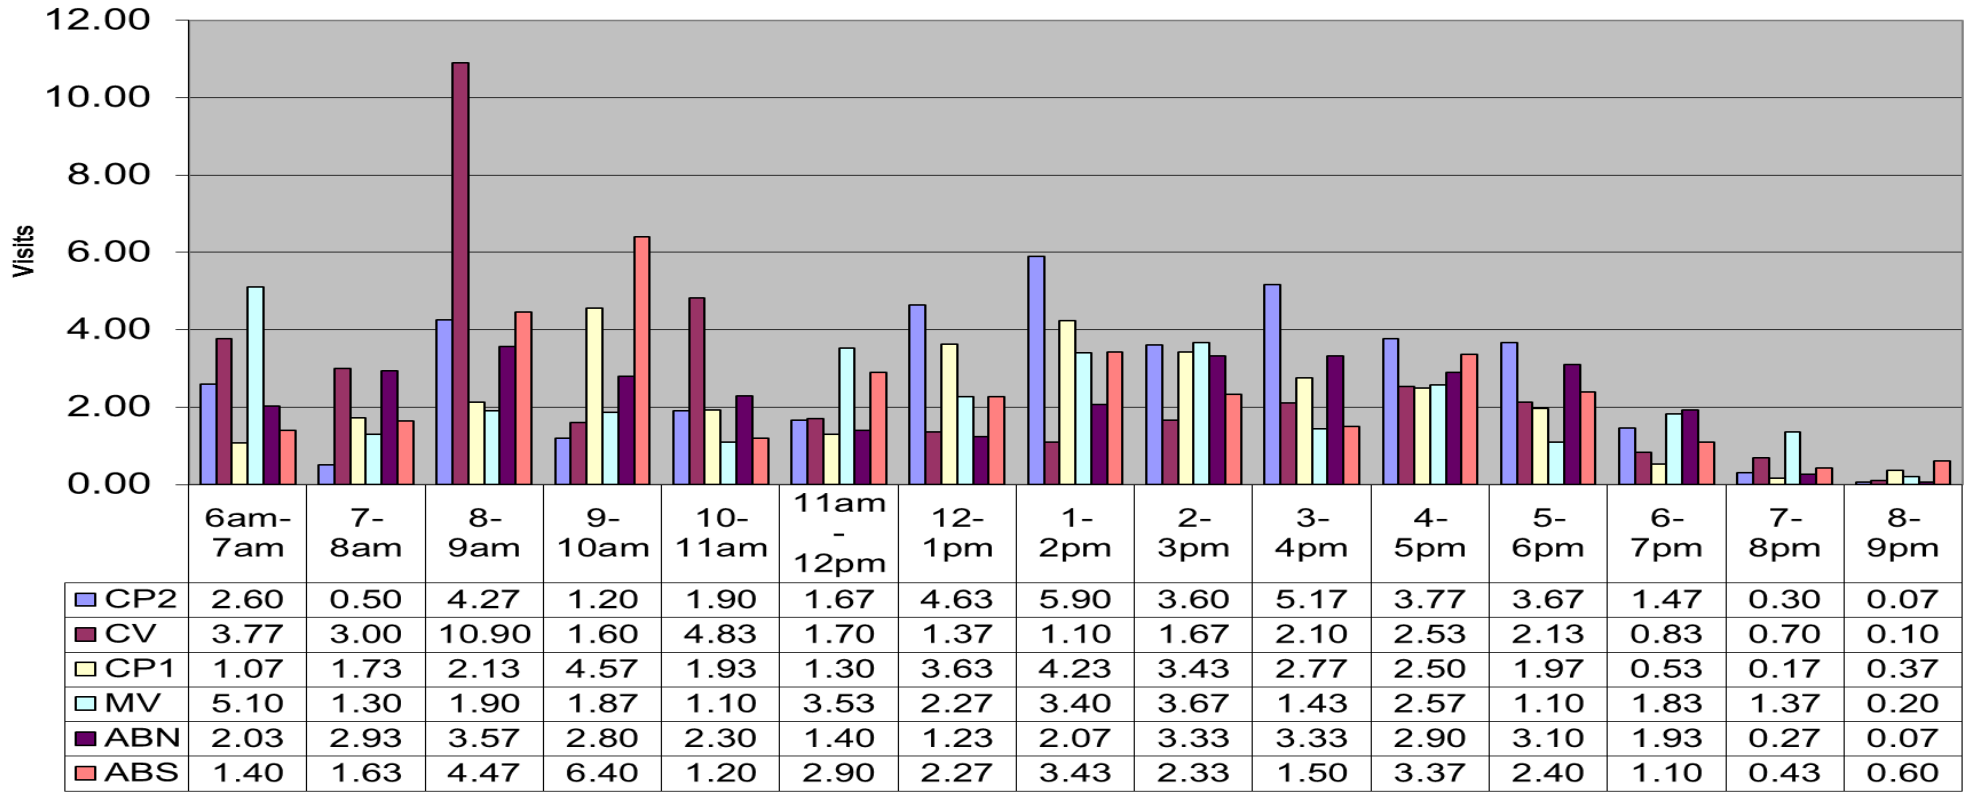

September 2012 - Pool Use by Hour - Major Centers

Please note: Canoa Hill and West Center was closed for pool maintenance.

	LC	CH	DH	0.67	CR	SRS	WEST
Total Visits	3226	2490	1728	1347	1512	1263	64
Avg Daily	108	83	58	45	50	42	2
Avg Hourly	6.94	5.35	3.72	2.90	3.25	2.72	0.14

Satellite Centers - September 2012- Pool Use by Hour

Visits By Hour

	ABN	ABS	CP1	CP2	CV	MV
Total Visits	998	1063	970	1221	1150	979
Avg Visits Per Day	33.27	35.43	32.33	40.70	38.33	32.63
Avg Visits Per Hour	2.22	2.36	2.16	2.71	2.56	2.18