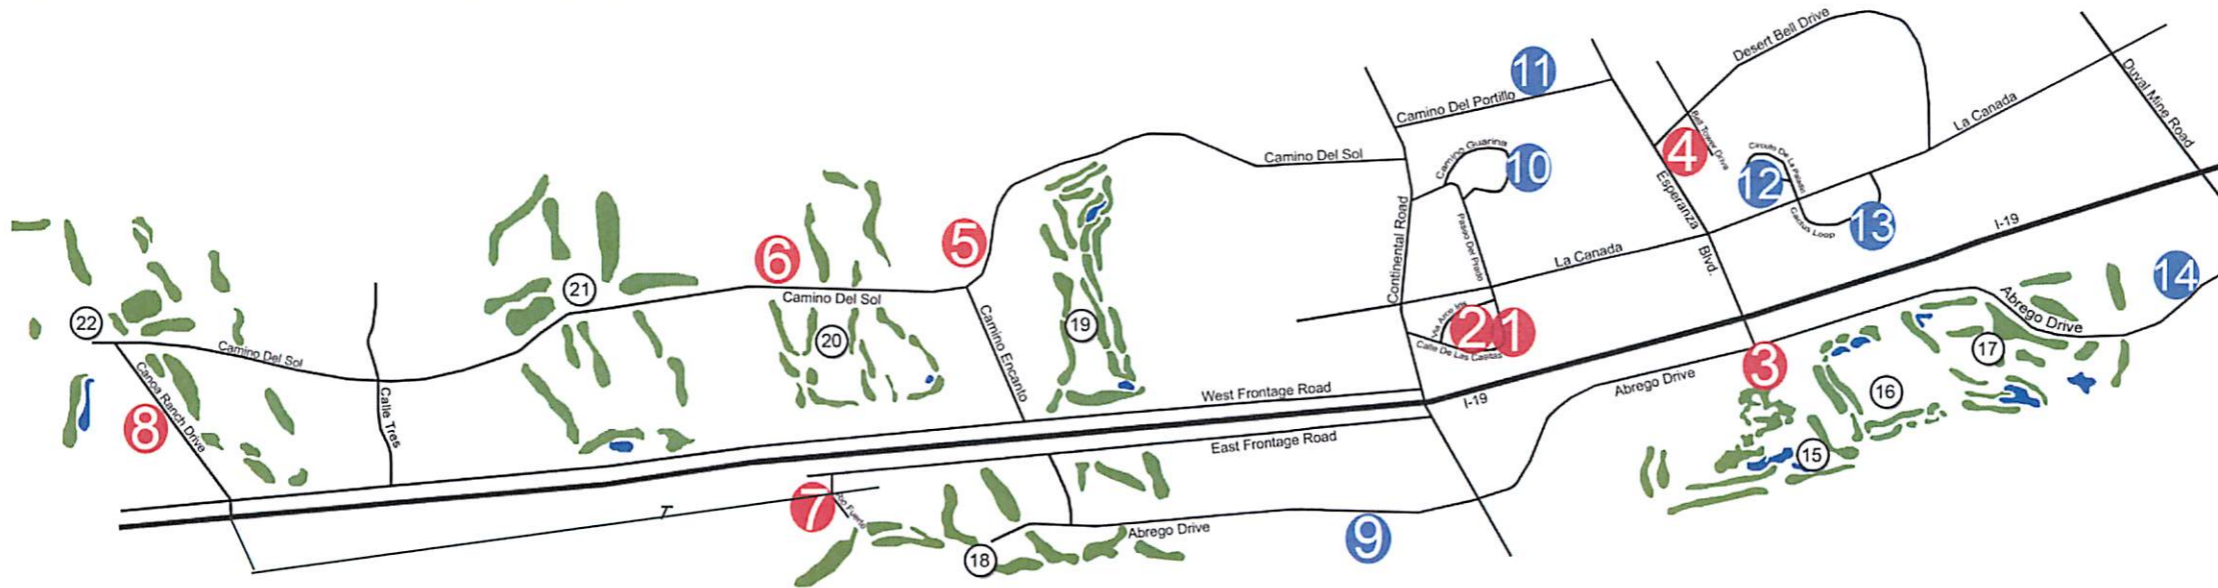

Major Centers ●

- | | |
|--|--|
| 1. Member Services Center (MSC)
1070 S. Calle de las Casitas
520-625-3440 | 5. Desert Hills (DH)
2980 S. Camino Del Sol |
| 2. West Center (WC)
1111 Via Arcoiris
520-625-0288 | 6. Canoa Hills (CH)
3660 S. Camino Del Sol
520-625-6200 |
| 3. East Center (EC)
7 S. Abrego Drive
520-625-4641 | 7. Santa Rita Springs (SRS)
921 W. Via Rio Fuerte |
| 4. Las Campanas (LC)
565 W. Belltower Drive
520-648-7669 | 8. Canoa Ranch (CR)
5750 S. Turquoise Mountain Drive
520-547-3975 |

Satellite Centers ●

- | | |
|---|--|
| 9. Abrego South (ABS)
1655 S. Abrego Drive | 12. Casa Paloma I (CPI)
400 W. Circulo Del Paladin |
| 10. Continental Vistas (CV)
906 W. Camino Guarina | 13. Casa Paloma II (CPII)
330 N. Calle de las Banderolas |
| 11. Madera Vista (MV)
440 S. Camino Del Portillo | 14. Abrego North (ABN)
1601 N. Abrego Drive |

Green Valley Area Golf Courses* ○

- | | |
|---|---|
| 15. Tortuga Public Golf Course | 19. Desert Hills Private Golf Course |
| 16. Haven Public Golf Course | 20. Canoa Hills Public Golf Course (closed) |
| 17. Country Club of Green Valley
(Private Golf Course) | 21. San Ignacio Public Golf Course |
| 18. Torres Blancas Public Golf Course | 22. Canoa Ranch Public Golf Course |